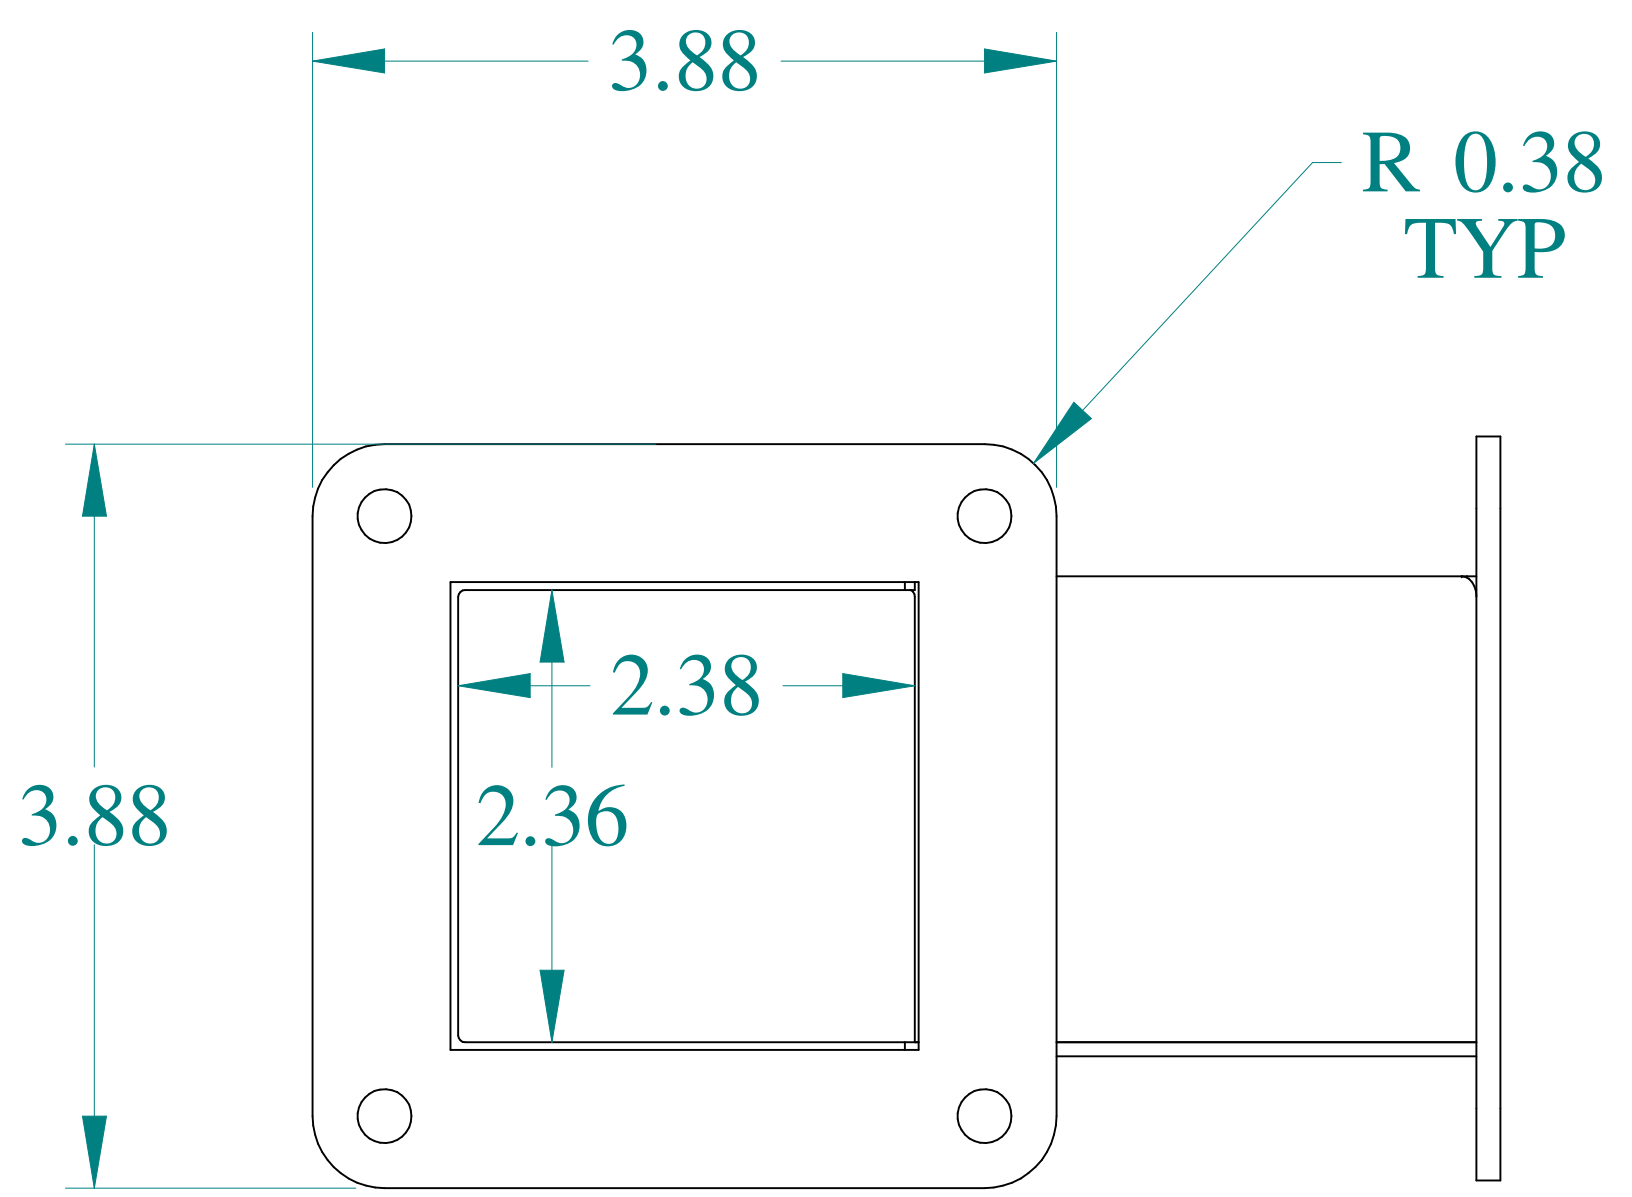

TOP VIEW

ISOMETRIC VIEWS

SIDE VIEW

FRONT VIEW

SIDE VIEW

BACK VIEW

BOTTOM VIEW

HAMMOND MANUFACTURING®
 www.hammondmfg.com

Data subject to change without notice.

Part # : 1487BT

Date : Mar. 23, 2019

Link: www.hamdmfg.com/1487BT