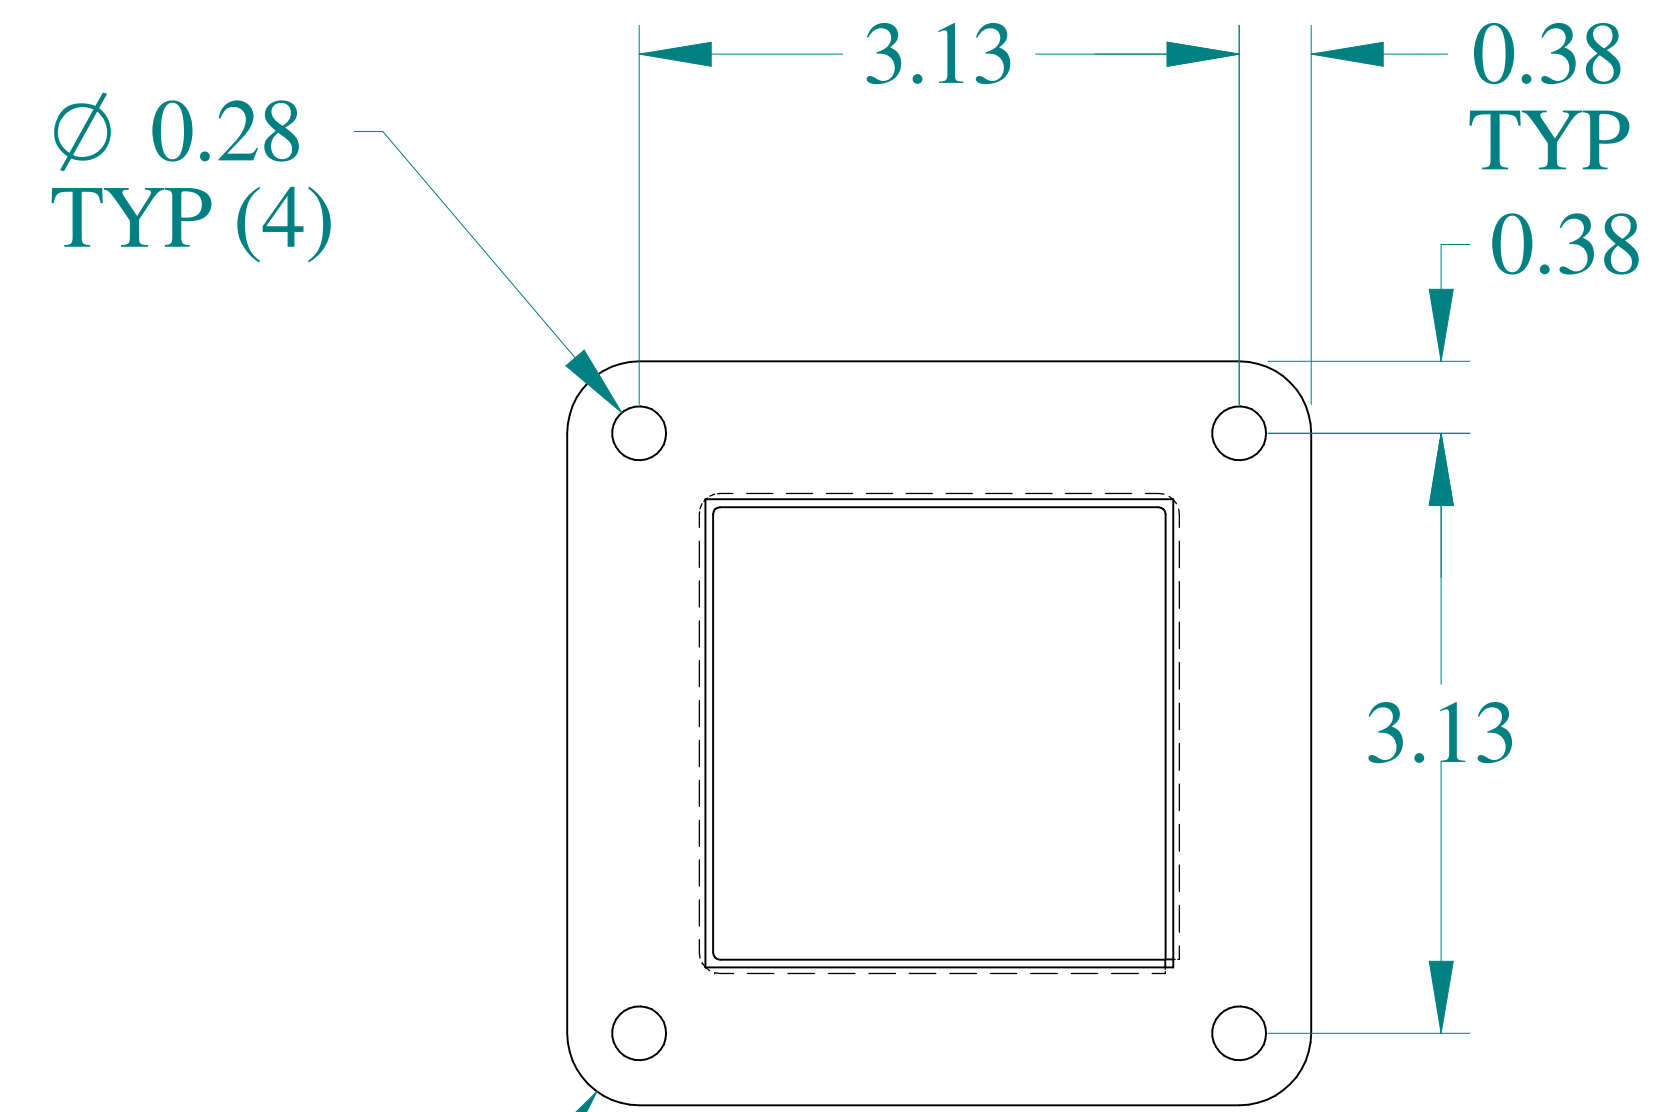

TOP VIEW

ISOMETRIC VIEWS

SIDE VIEW

FRONT VIEW

SIDE VIEW

BOTTOM VIEW

Data subject to change without notice.

Part #: 1487BM2