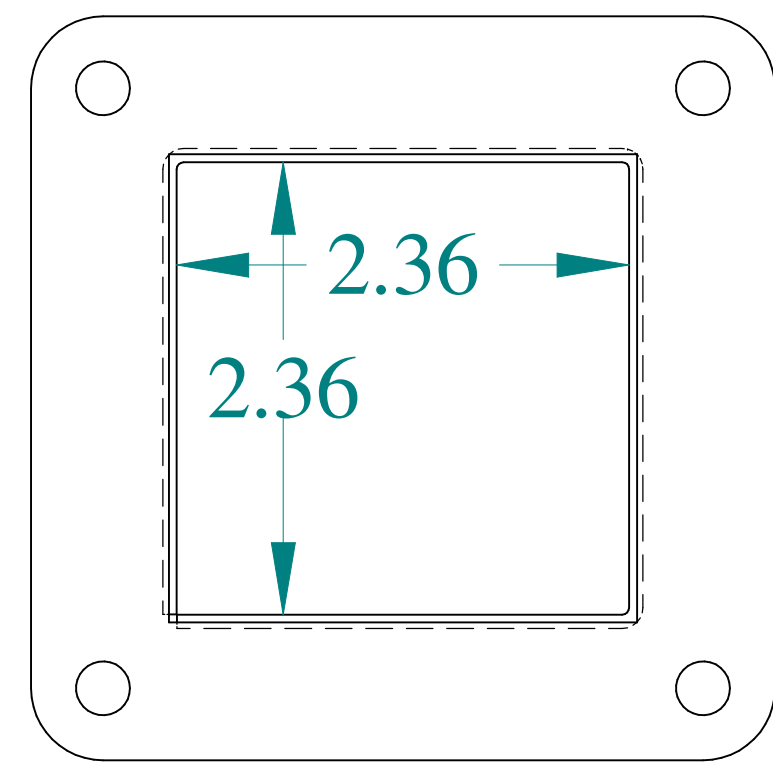

TOP VIEW

ISOMETRIC VIEWS

SIDE VIEW

FRONT VIEW

SIDE VIEW

BOTTOM VIEW

Data subject to change without notice.

Part #: 1487BM2