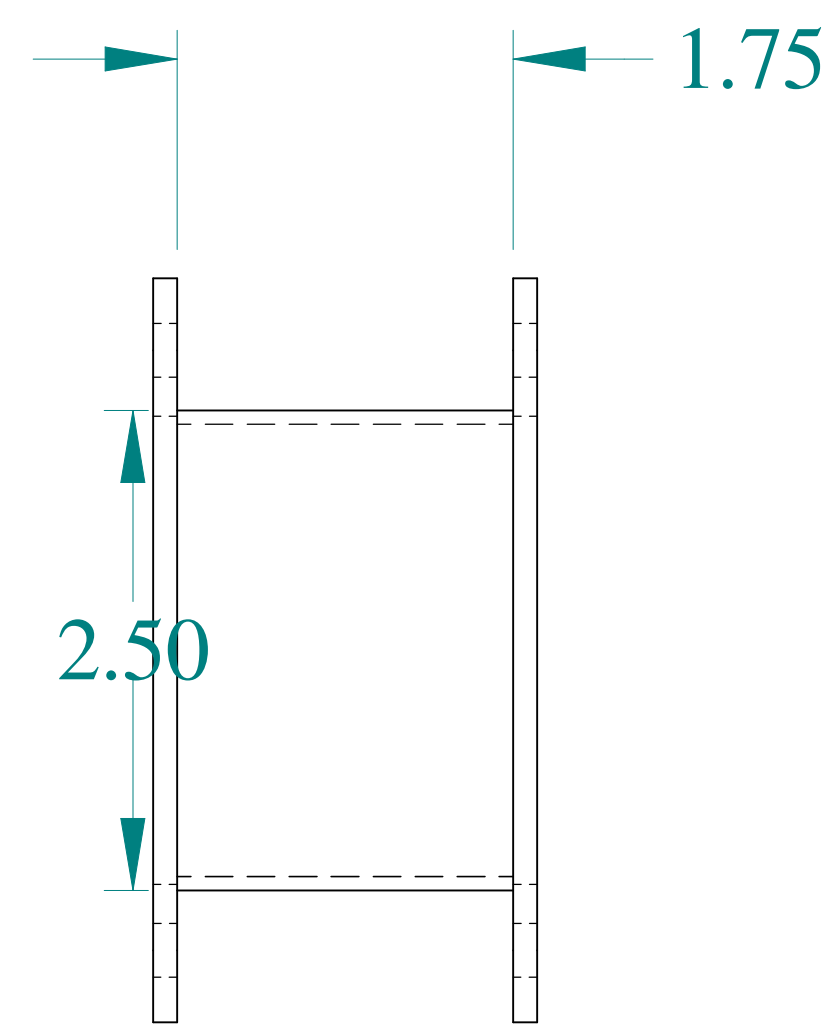

TOP VIEW

ISOMETRIC VIEWS

SIDE VIEW

FRONT VIEW

SIDE VIEW

BOTTOM VIEW

Data subject to change without notice.

Part #: 1487BM2