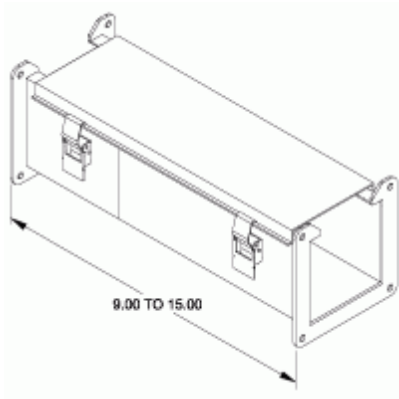

Quality Products. Service Excellence.

Cut-Off Fitting (Lay-In) 1485 W1 Series

- Body comes in two pieces. Cut-off one piece, shorten cover, and weld together.
- Includes angle sealing plate.

Part No.	Size
1485BW1	2.5 x 2.5
1485CW1	4 x 4
1485DW1	6 x 6
1485EW1	8 x 8
1485FW1	12 x 6

One angle sealing plate included
Does not meet CSA or UL requirements

Data subject to change without notice

© 2020. Hammond Manufacturing Ltd. All rights reserved.