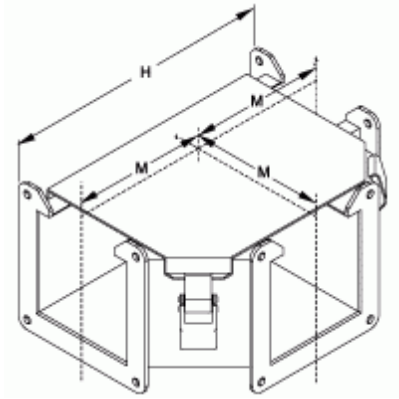

## Tee Fitting Top Opening *1485 TN Series*

Part No.	Size
1485BTN	2.5 x 2.5
1485CTN	4 x 4
1485DTN	6 x 6
1485ETN	8 x 8
1485FTN	12 x 6

Two flat sealing plates included

*Data subject to change without notice*