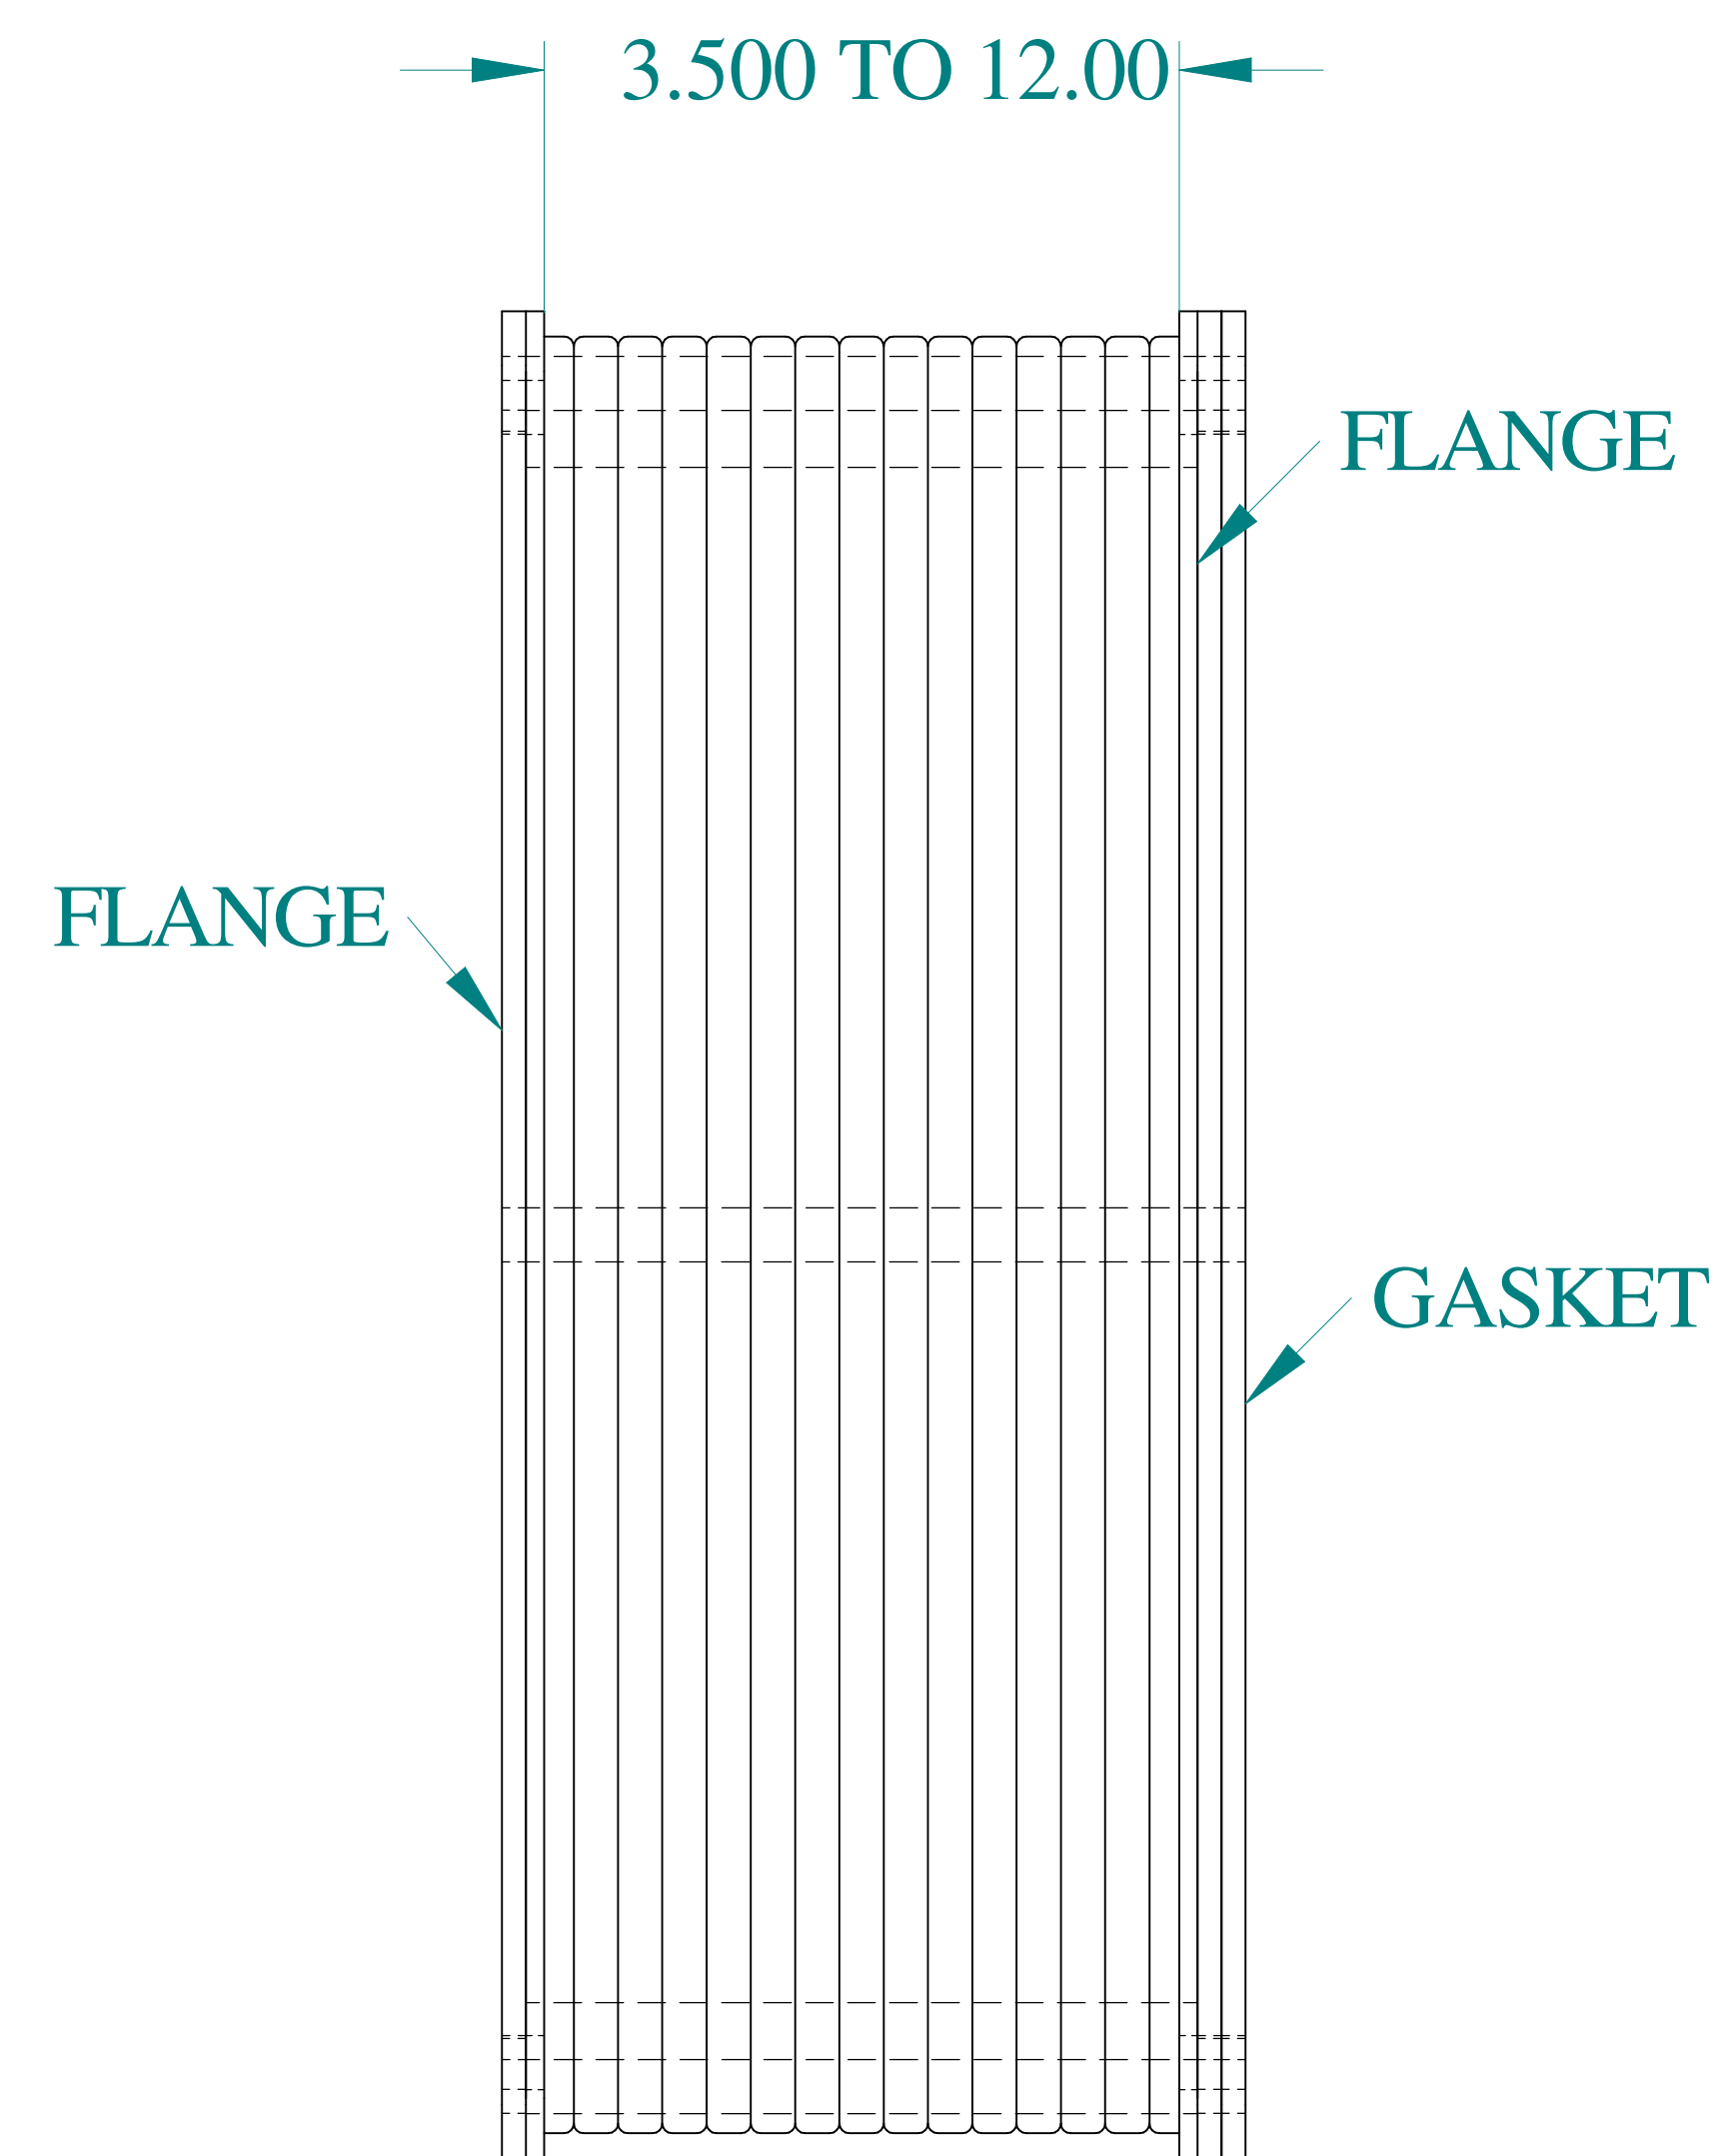

TOP VIEW

ISOMETRIC VIEWS

SIDE VIEW

FRONT VIEW

SIDE VIEW

Data subject to change without notice.

Part # : 1485EFF

Date : Mar. 24, 2019