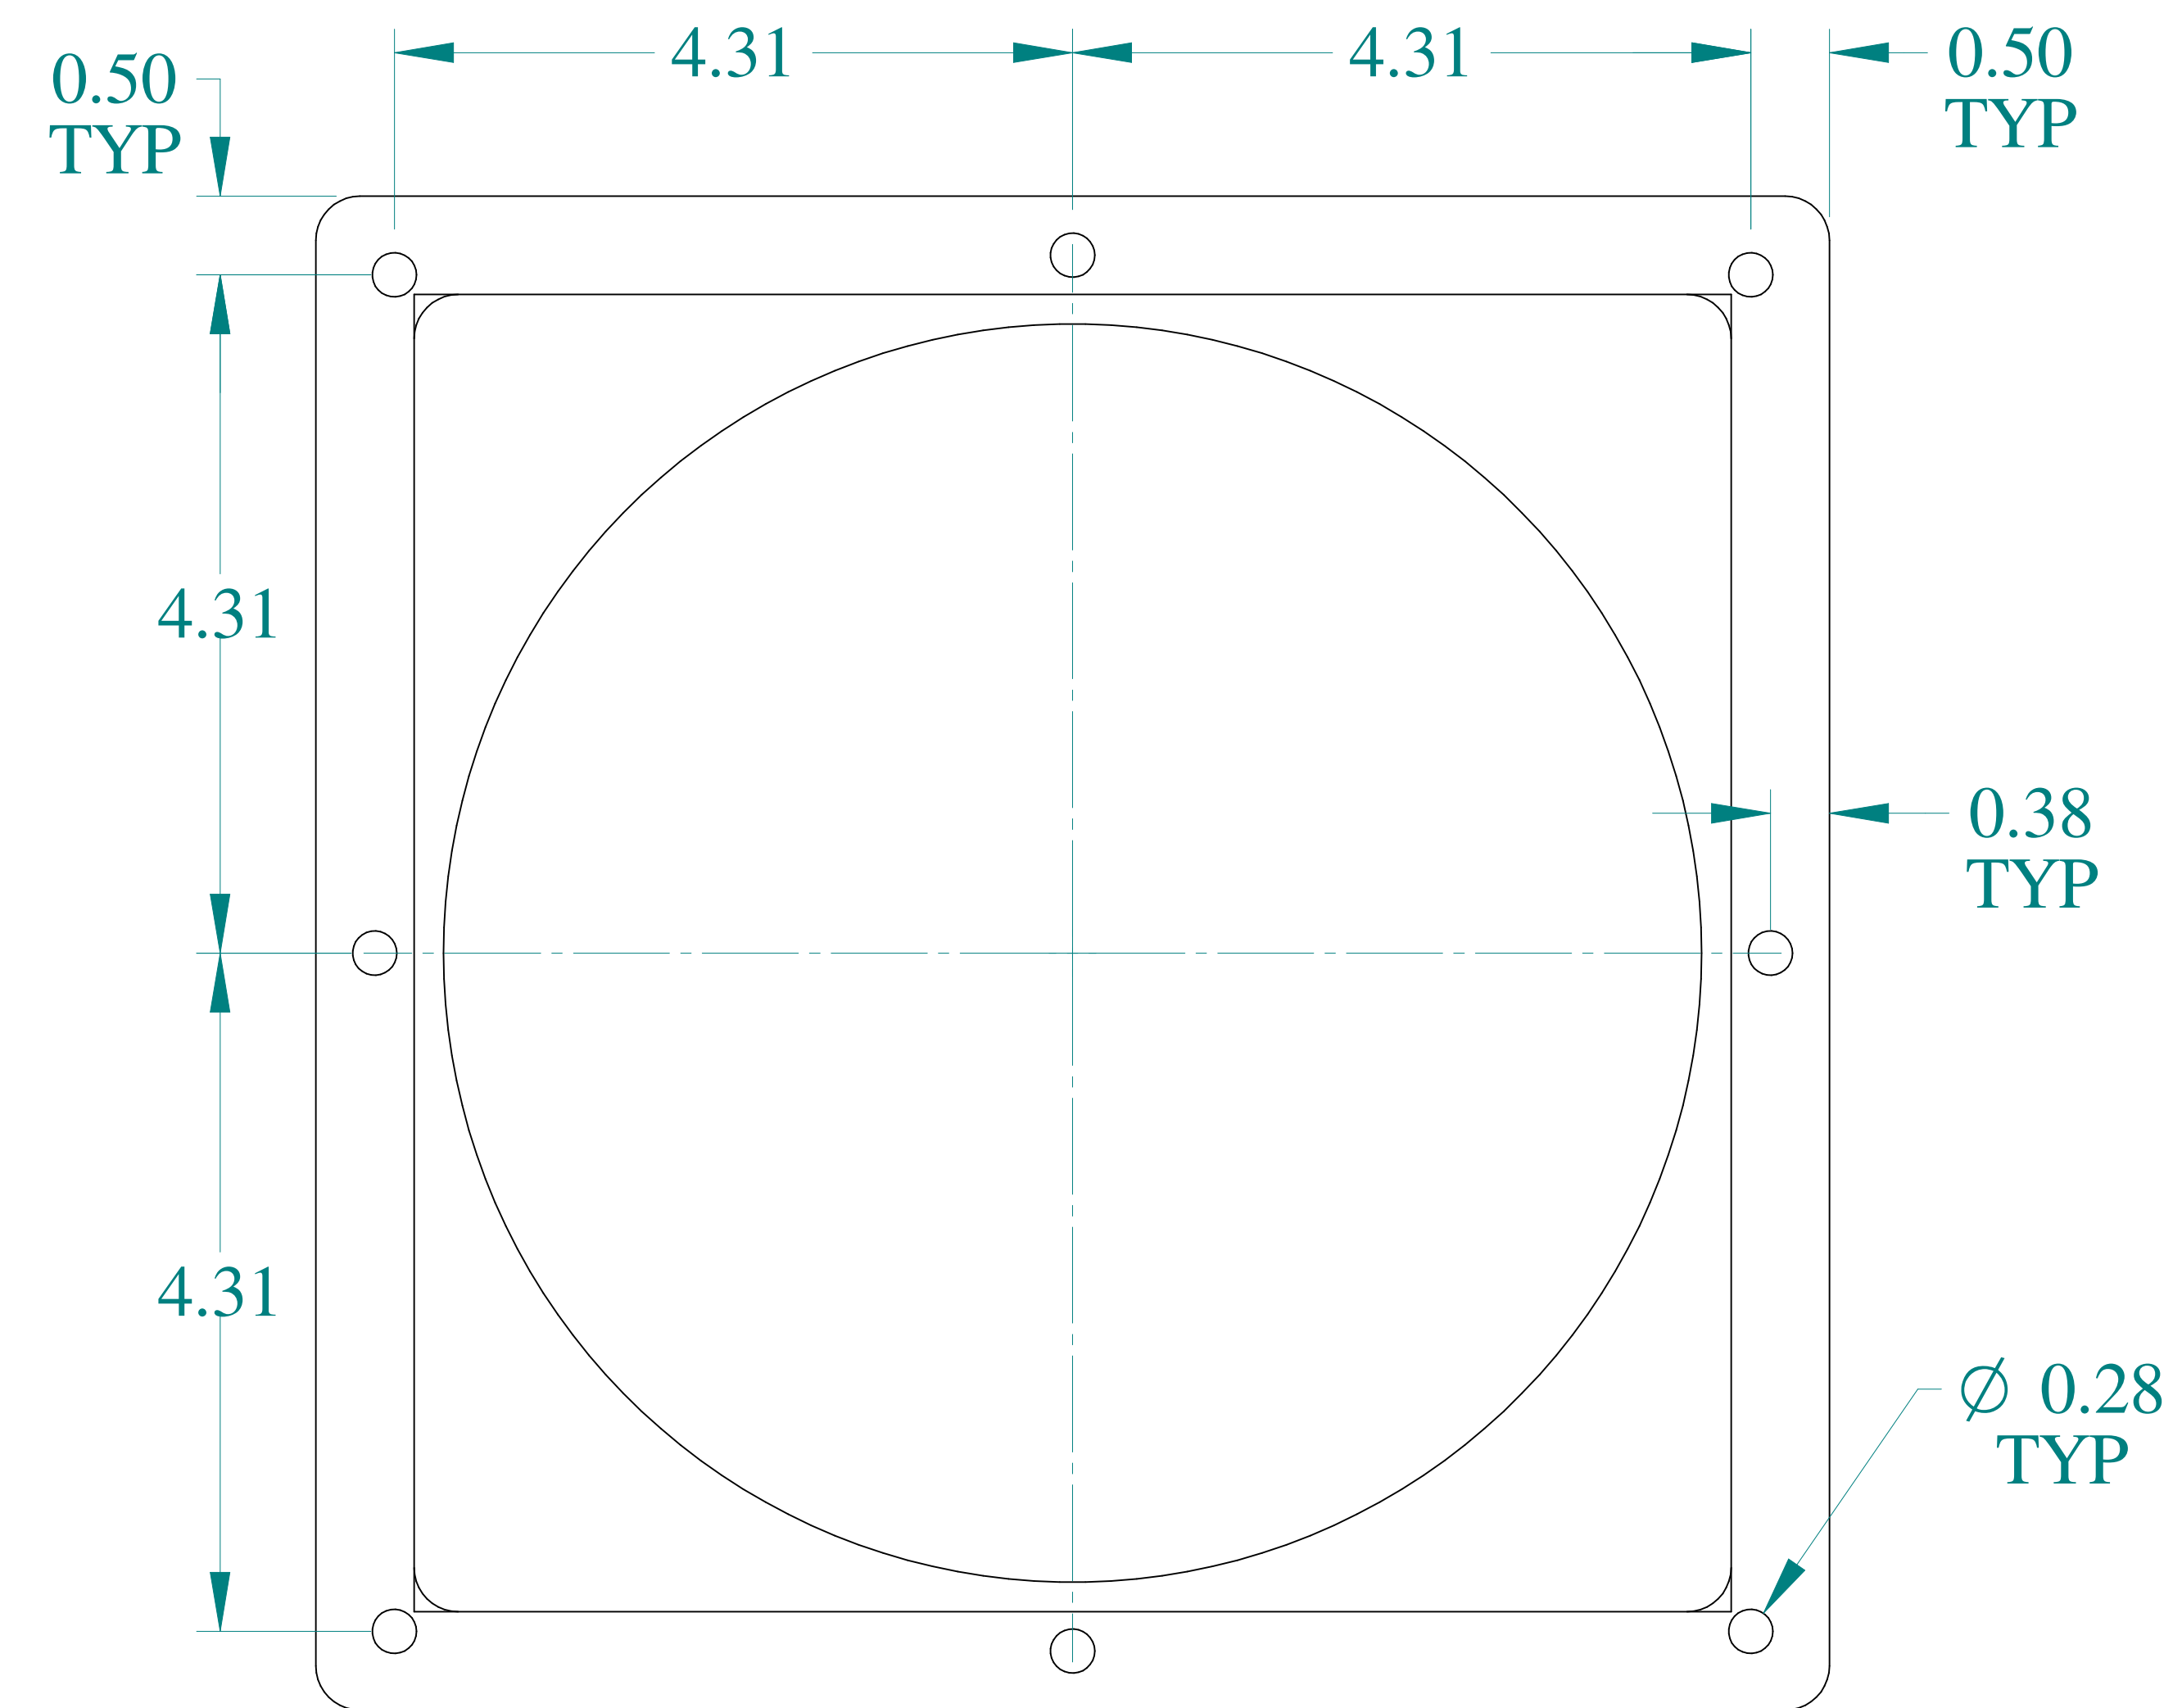

TOP VIEW

ISOMETRIC VIEWS

SIDE VIEW

FRONT VIEW

SIDE VIEW

Data subject to change without notice.

Part # : 1485EFF

Date : Mar. 24, 2019