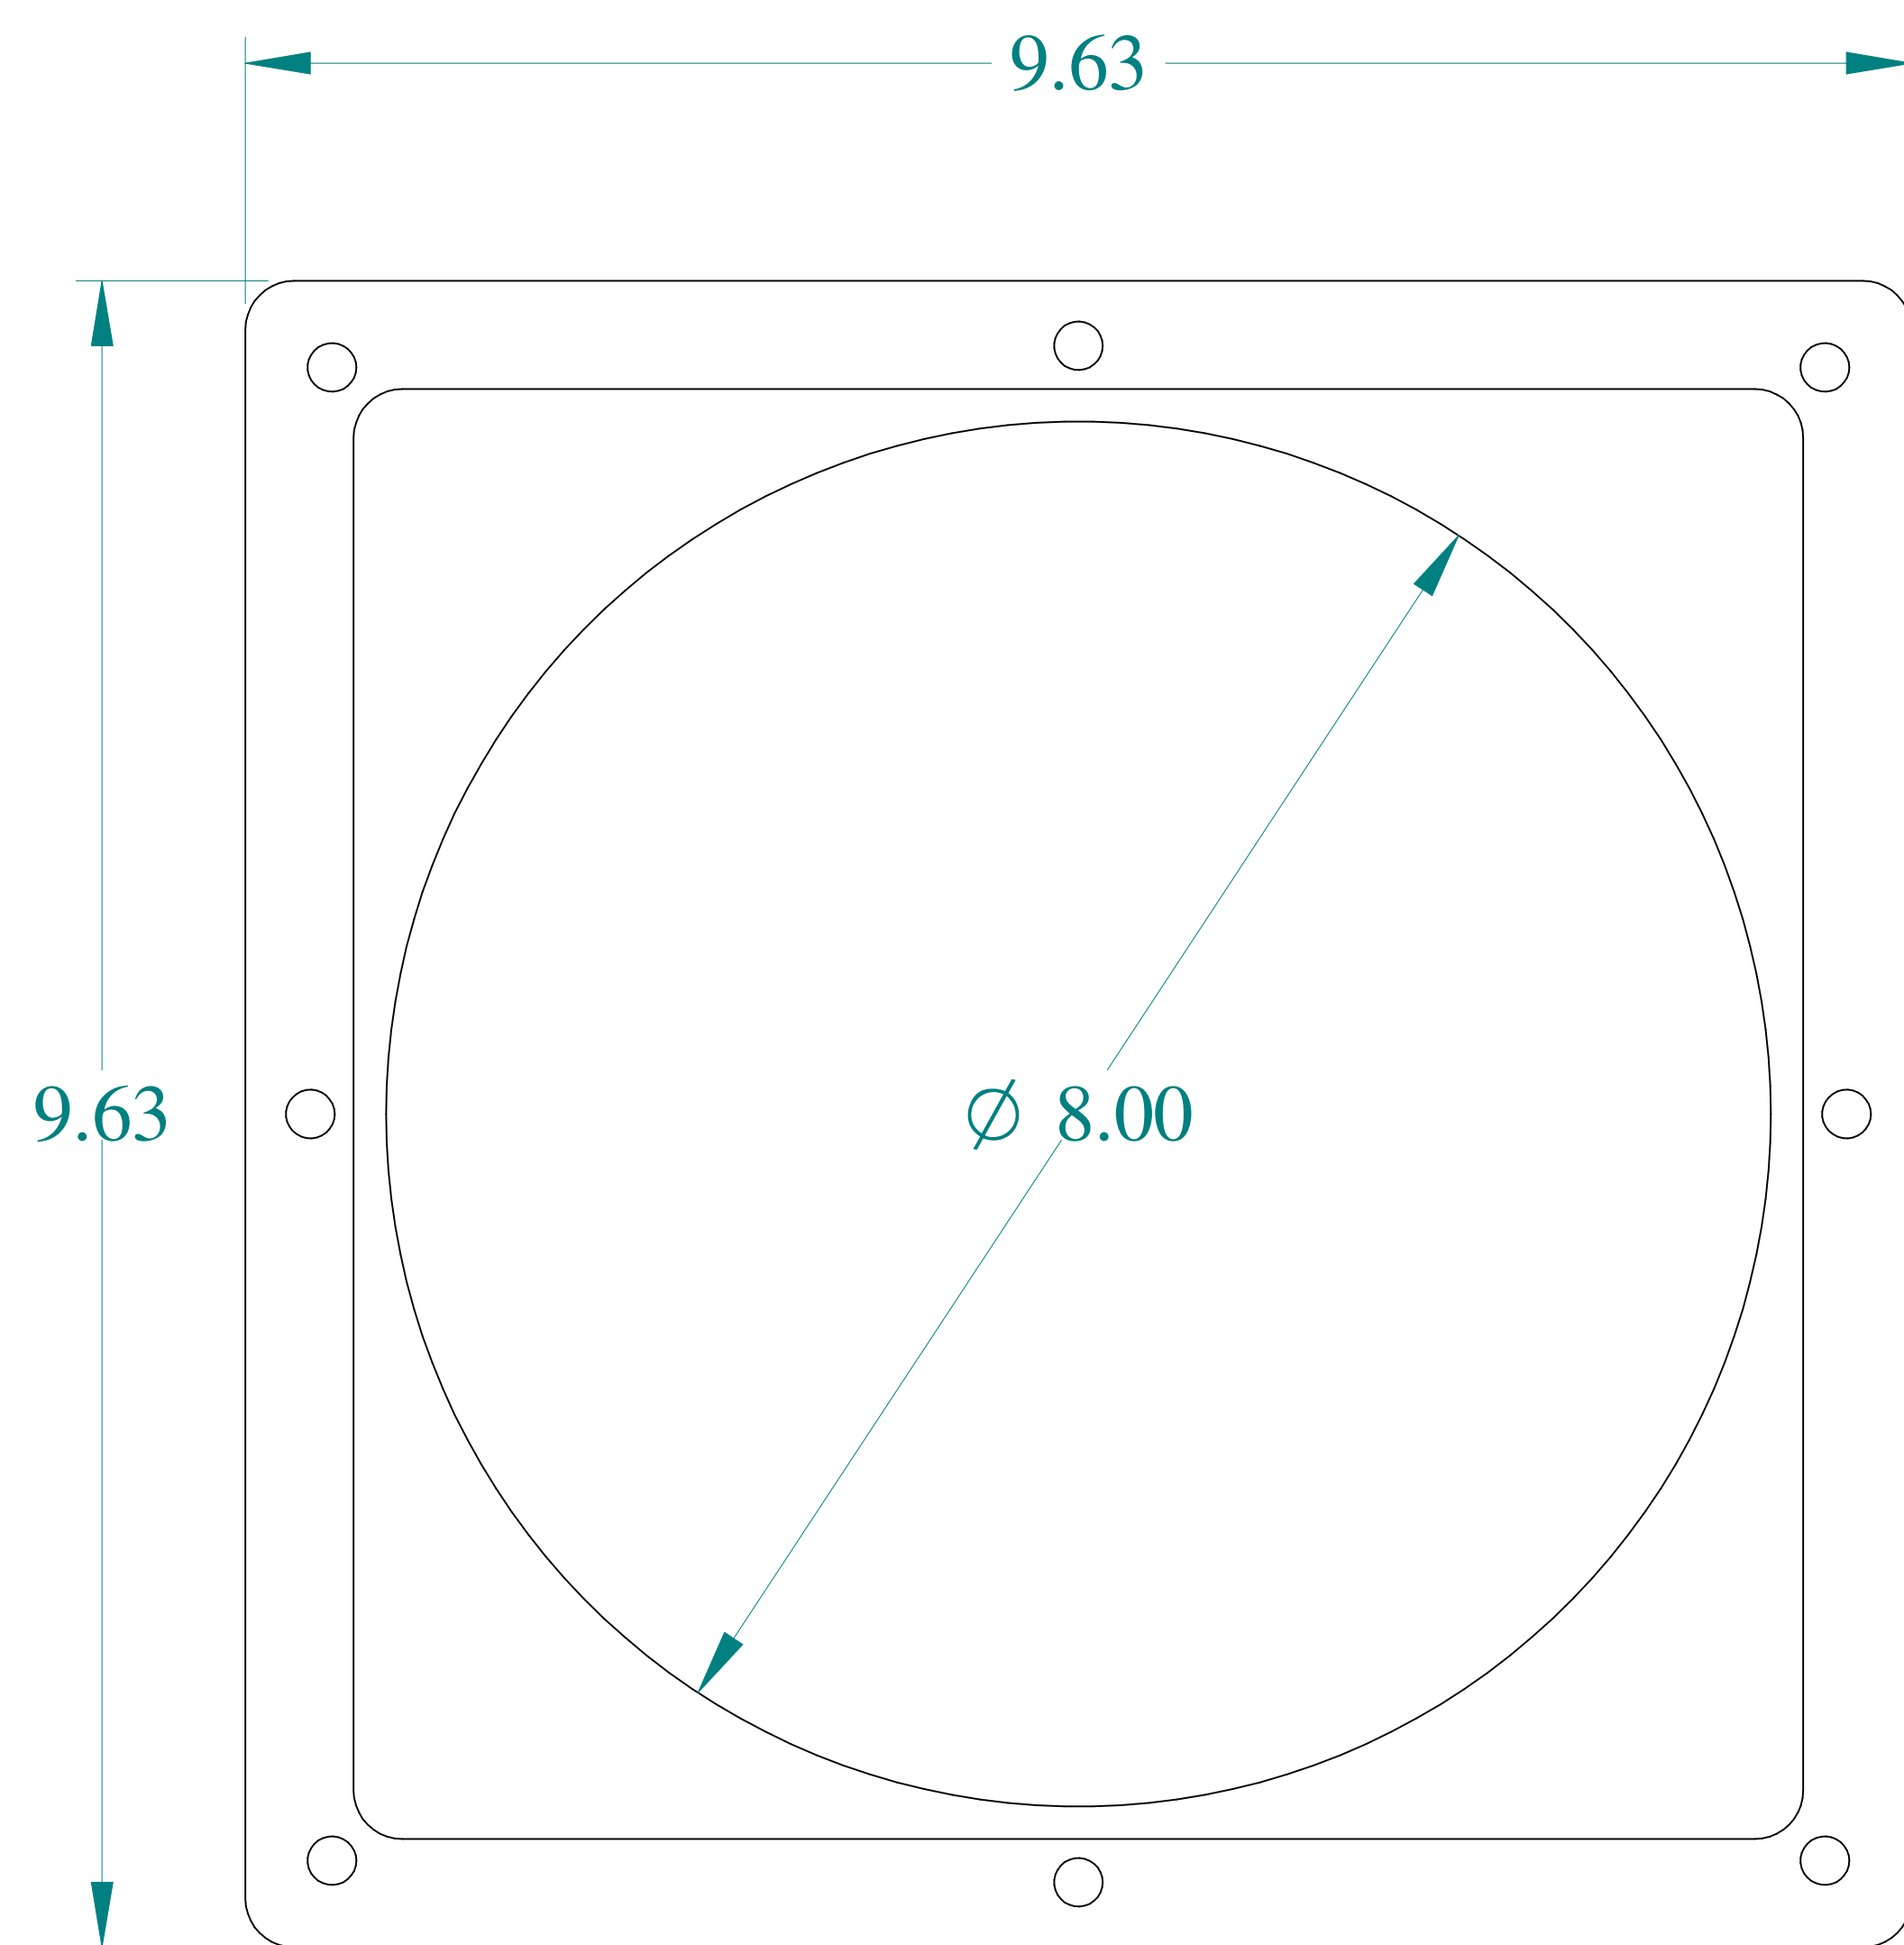

TOP VIEW

ISOMETRIC VIEWS

SIDE VIEW

FRONT VIEW

SIDE VIEW

Data subject to change without notice.

Part # : 1485EFF

Date : Mar. 24, 2019