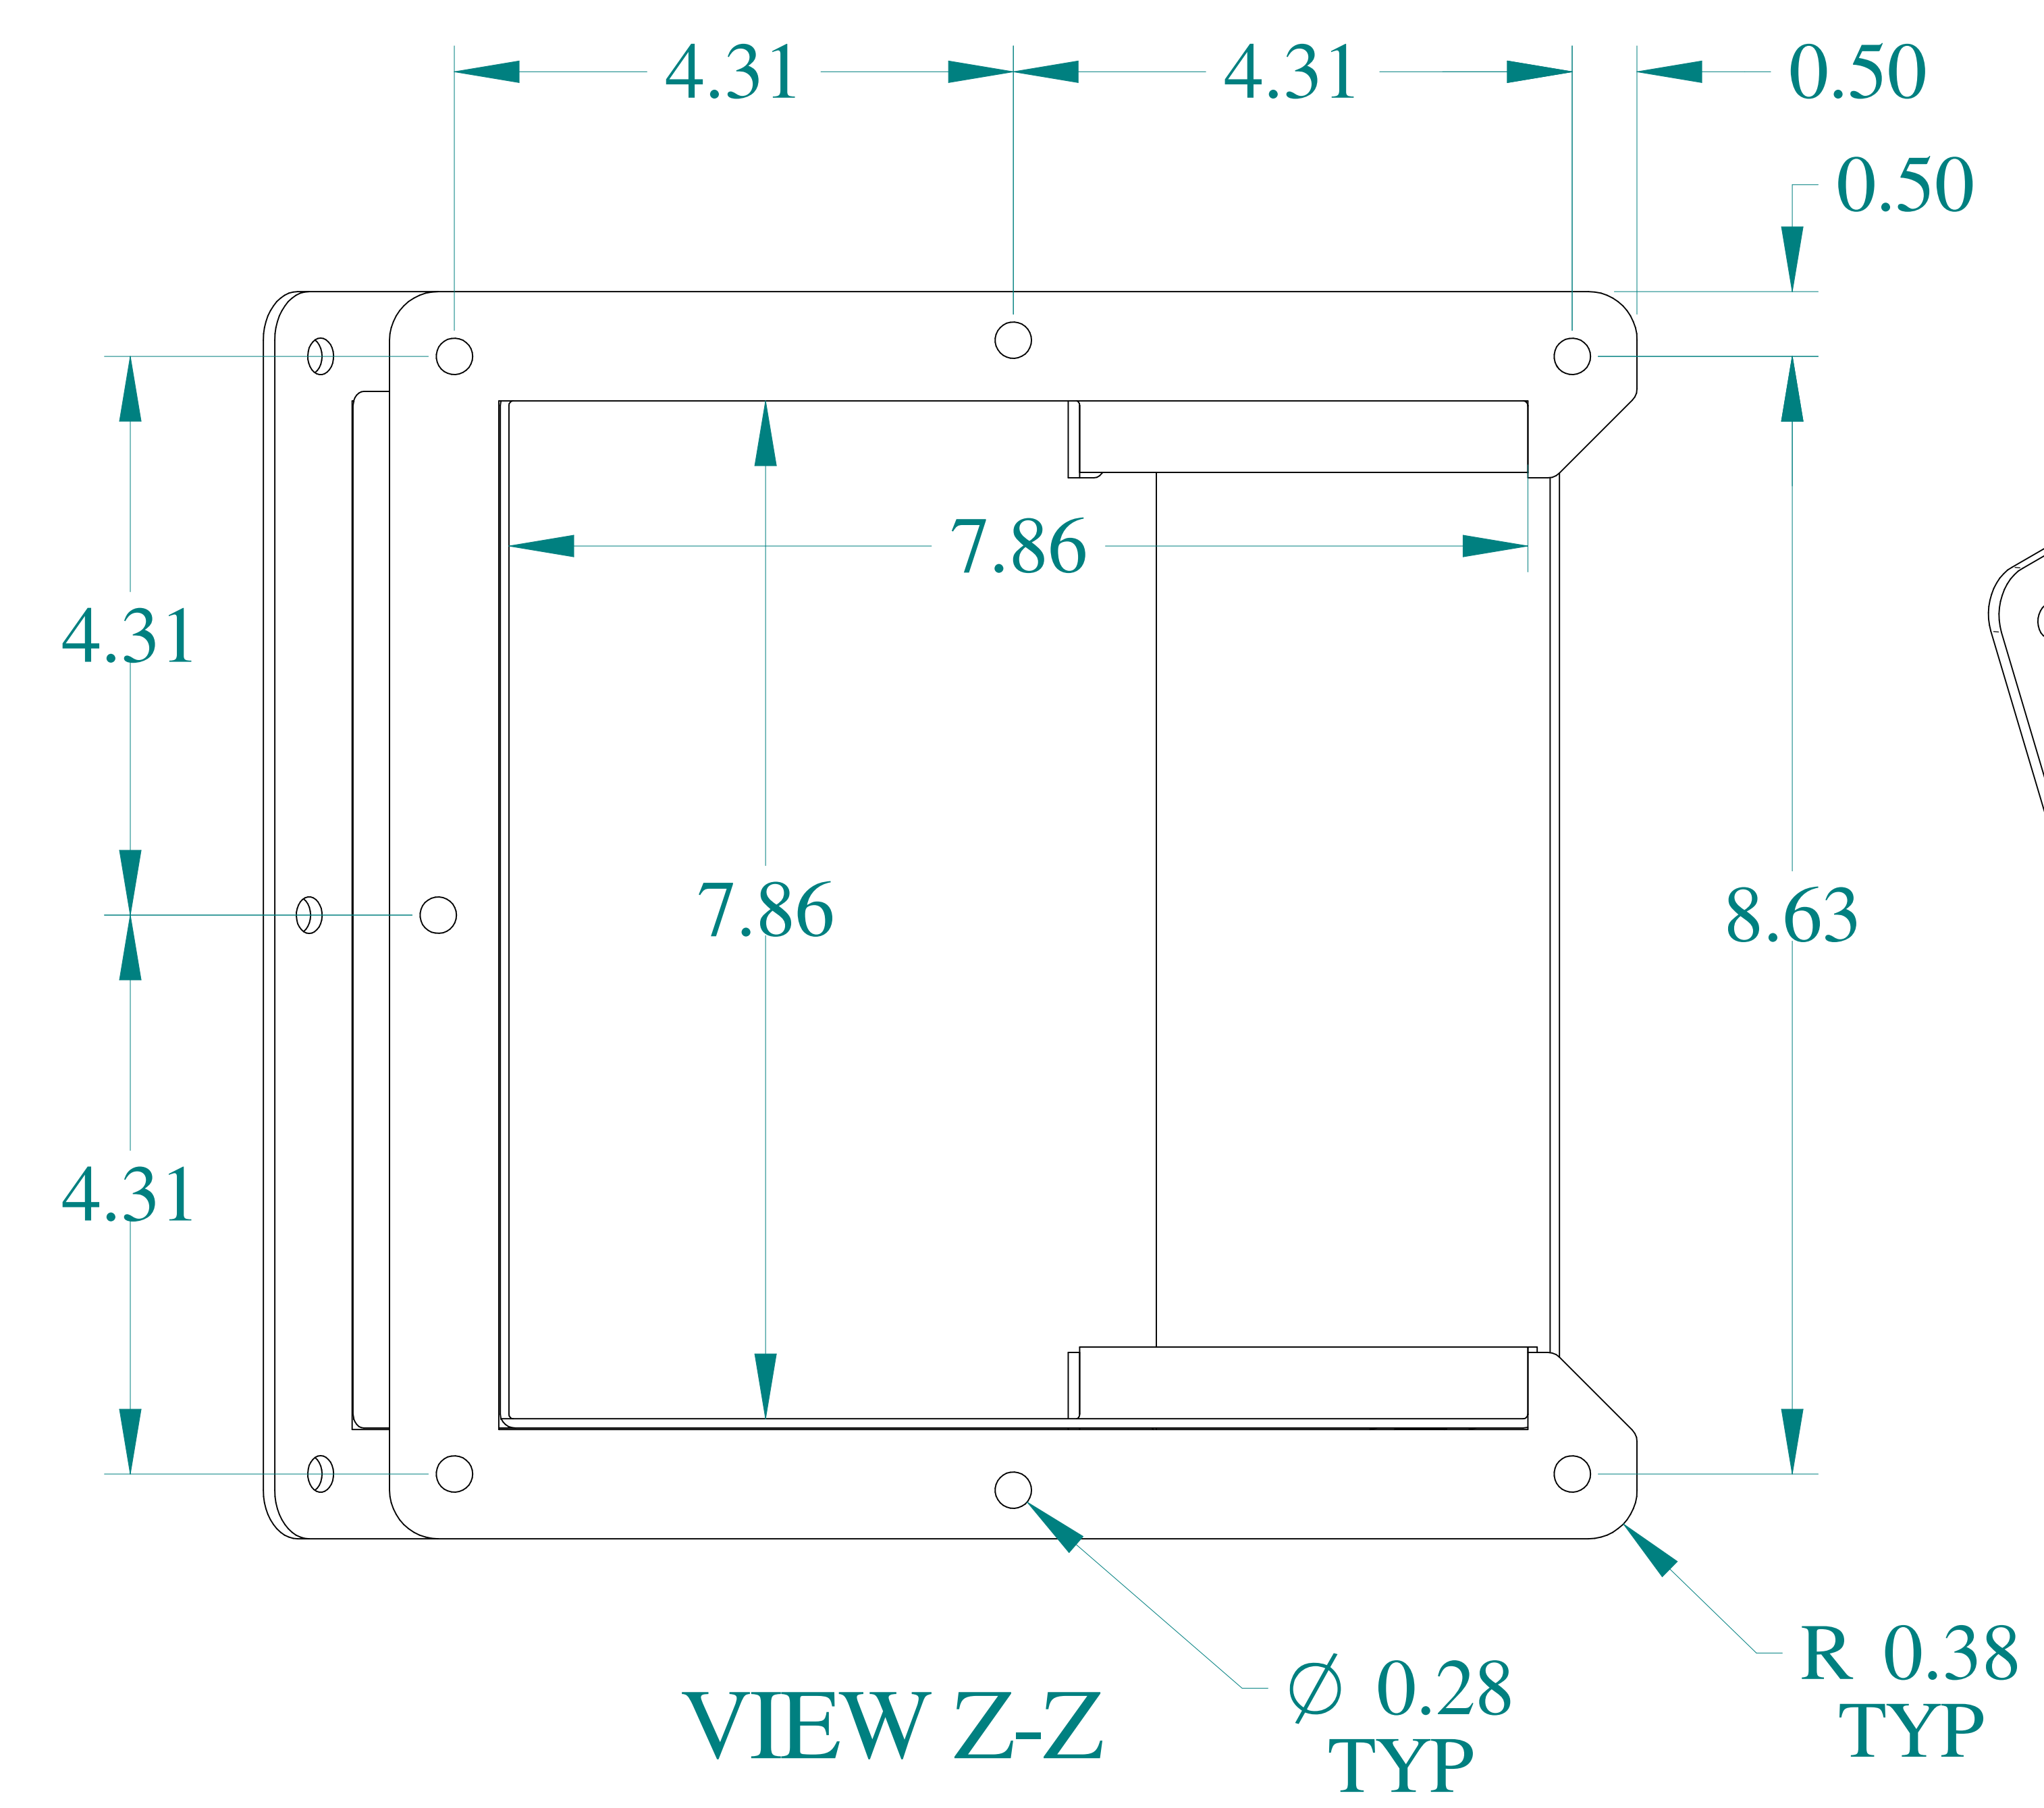

TOP VIEW

ISOMETRIC VIEWS

BACK VIEW

SIDE VIEW

FRONT VIEW

BOTTOM VIEW

Data subject to change without notice.

Part #: 1485E4Q