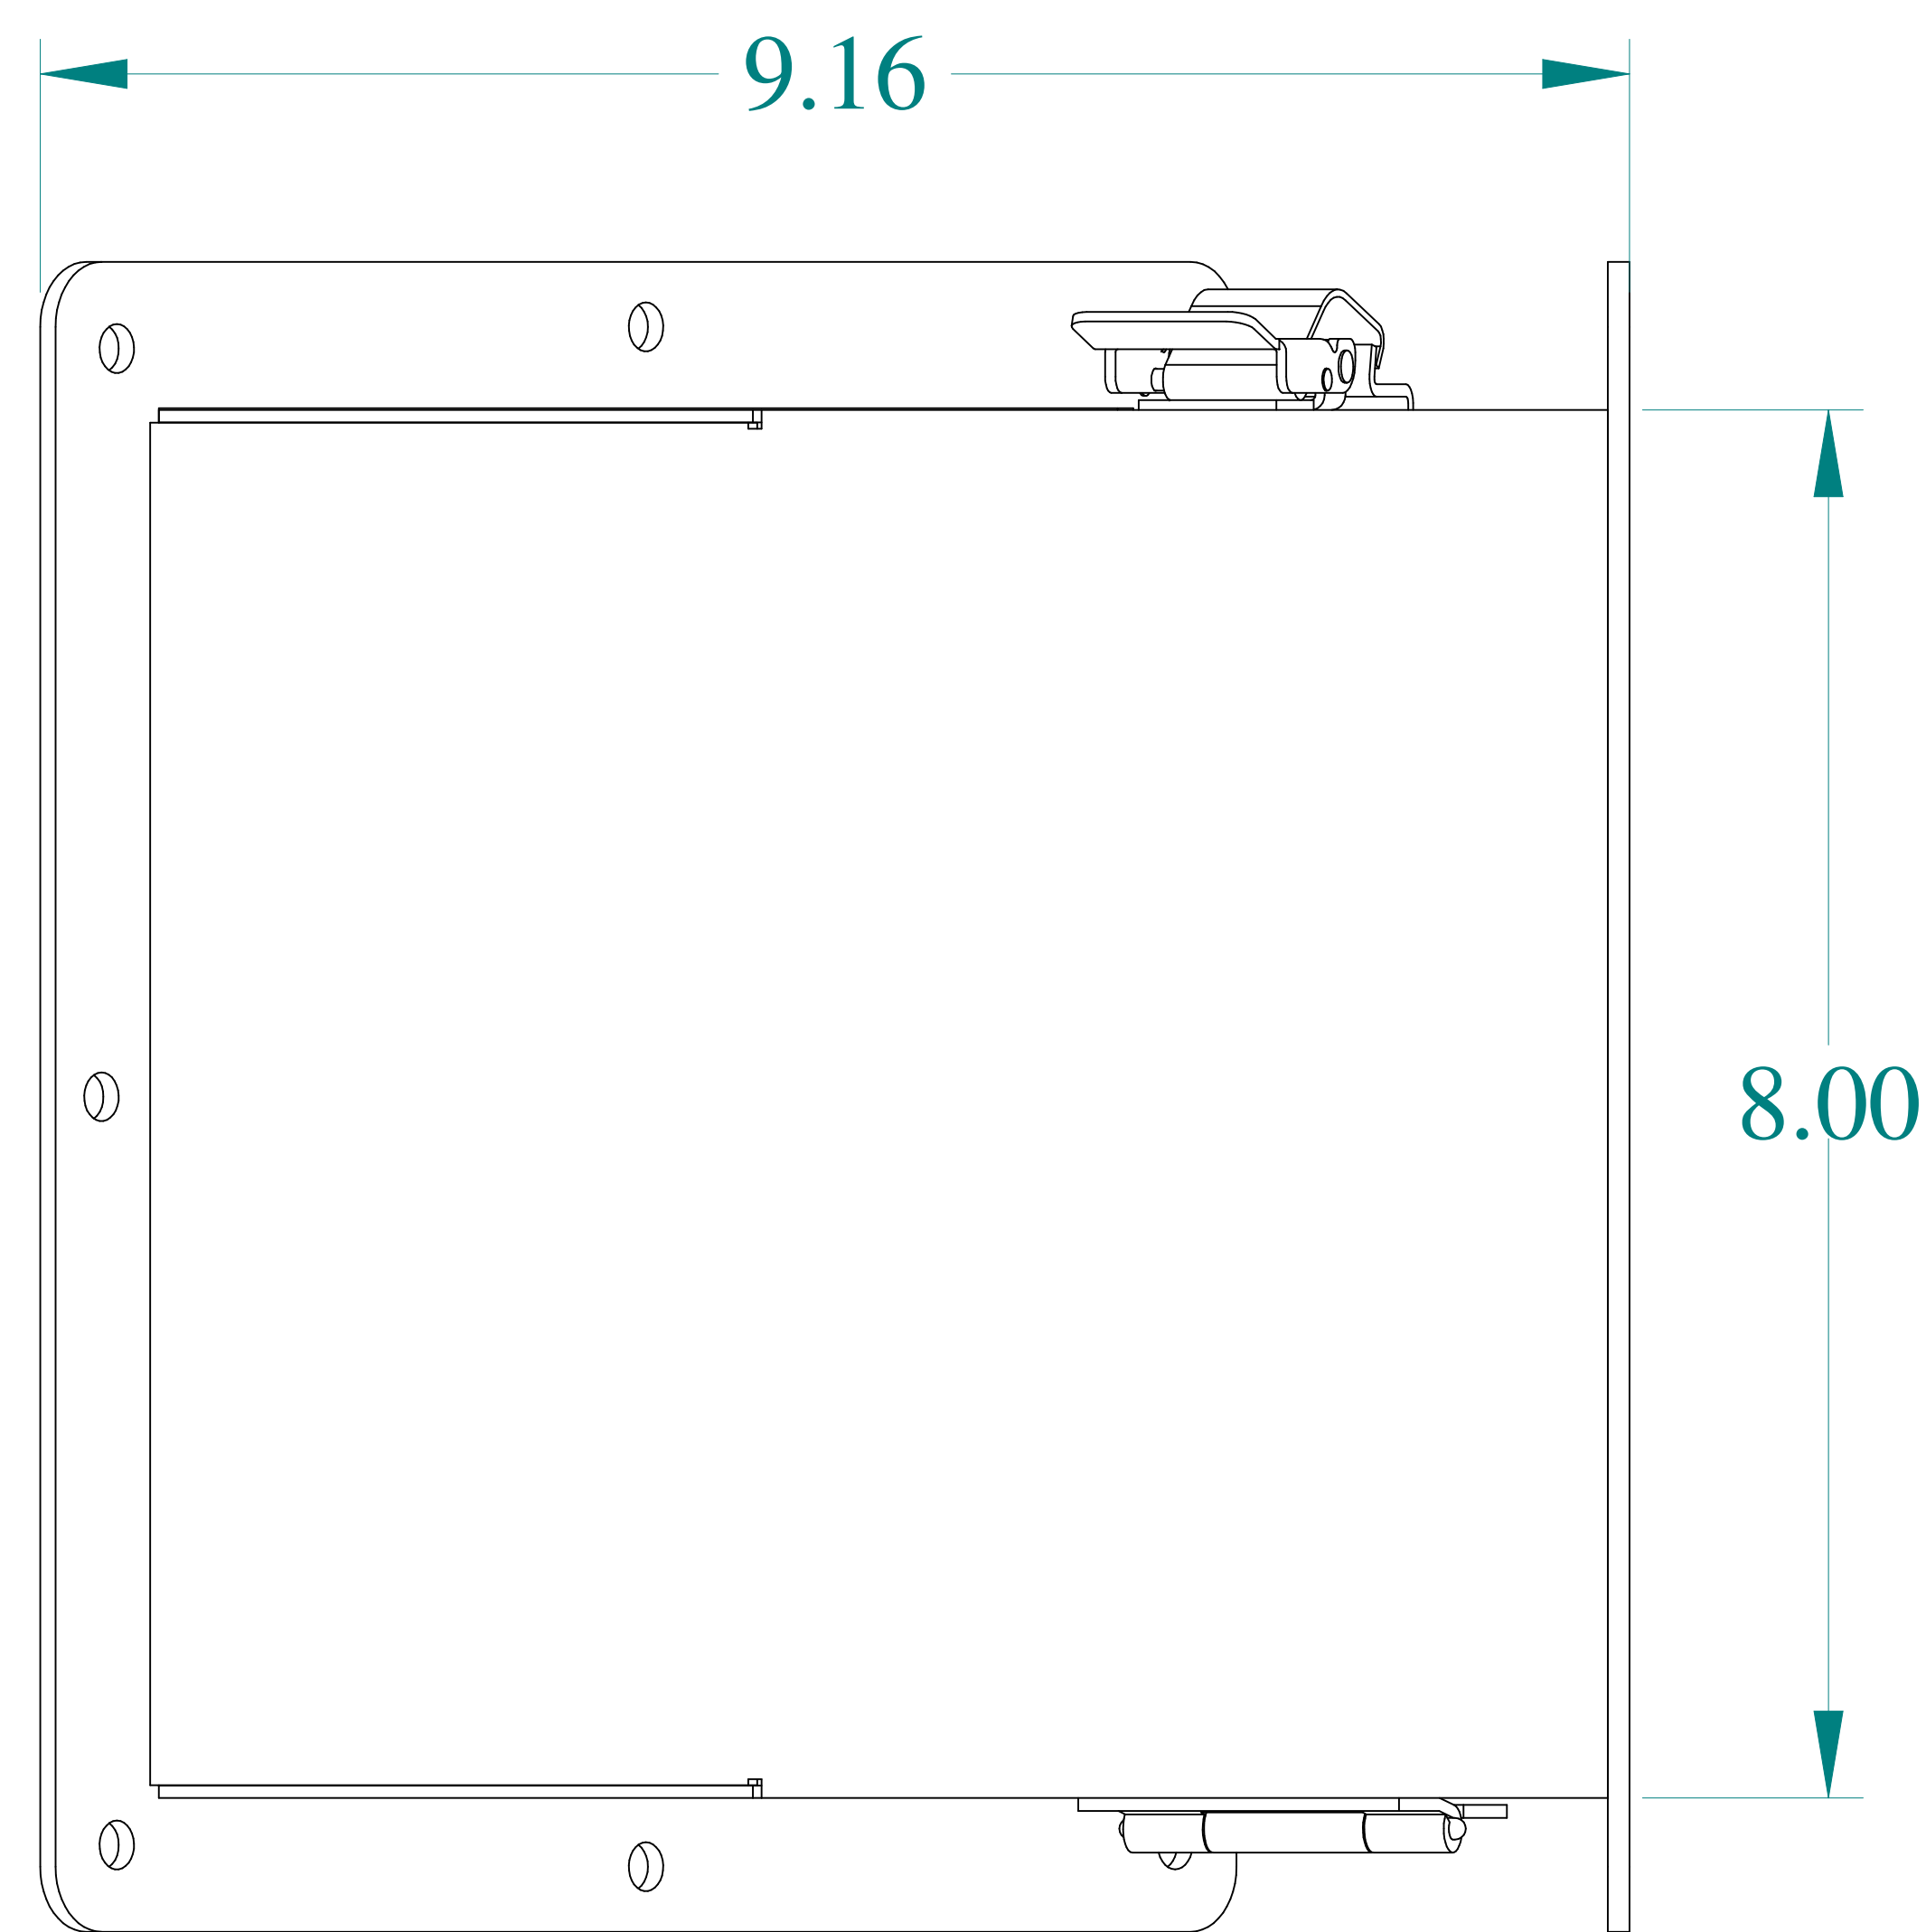

TOP VIEW

ISOMETRIC VIEWS

FRONT VIEW

SIDE VIEW

BACK VIEW

BOTTOM VIEW

**HAMMOND  
MANUFACTURING®**

www.hammondmfg.com

Data subject to change without notice.

Part # : 1485E4P      Date : Mar. 24, 2019

Link: [www.hammg.com/1485E4P](http://www.hammg.com/1485E4P)