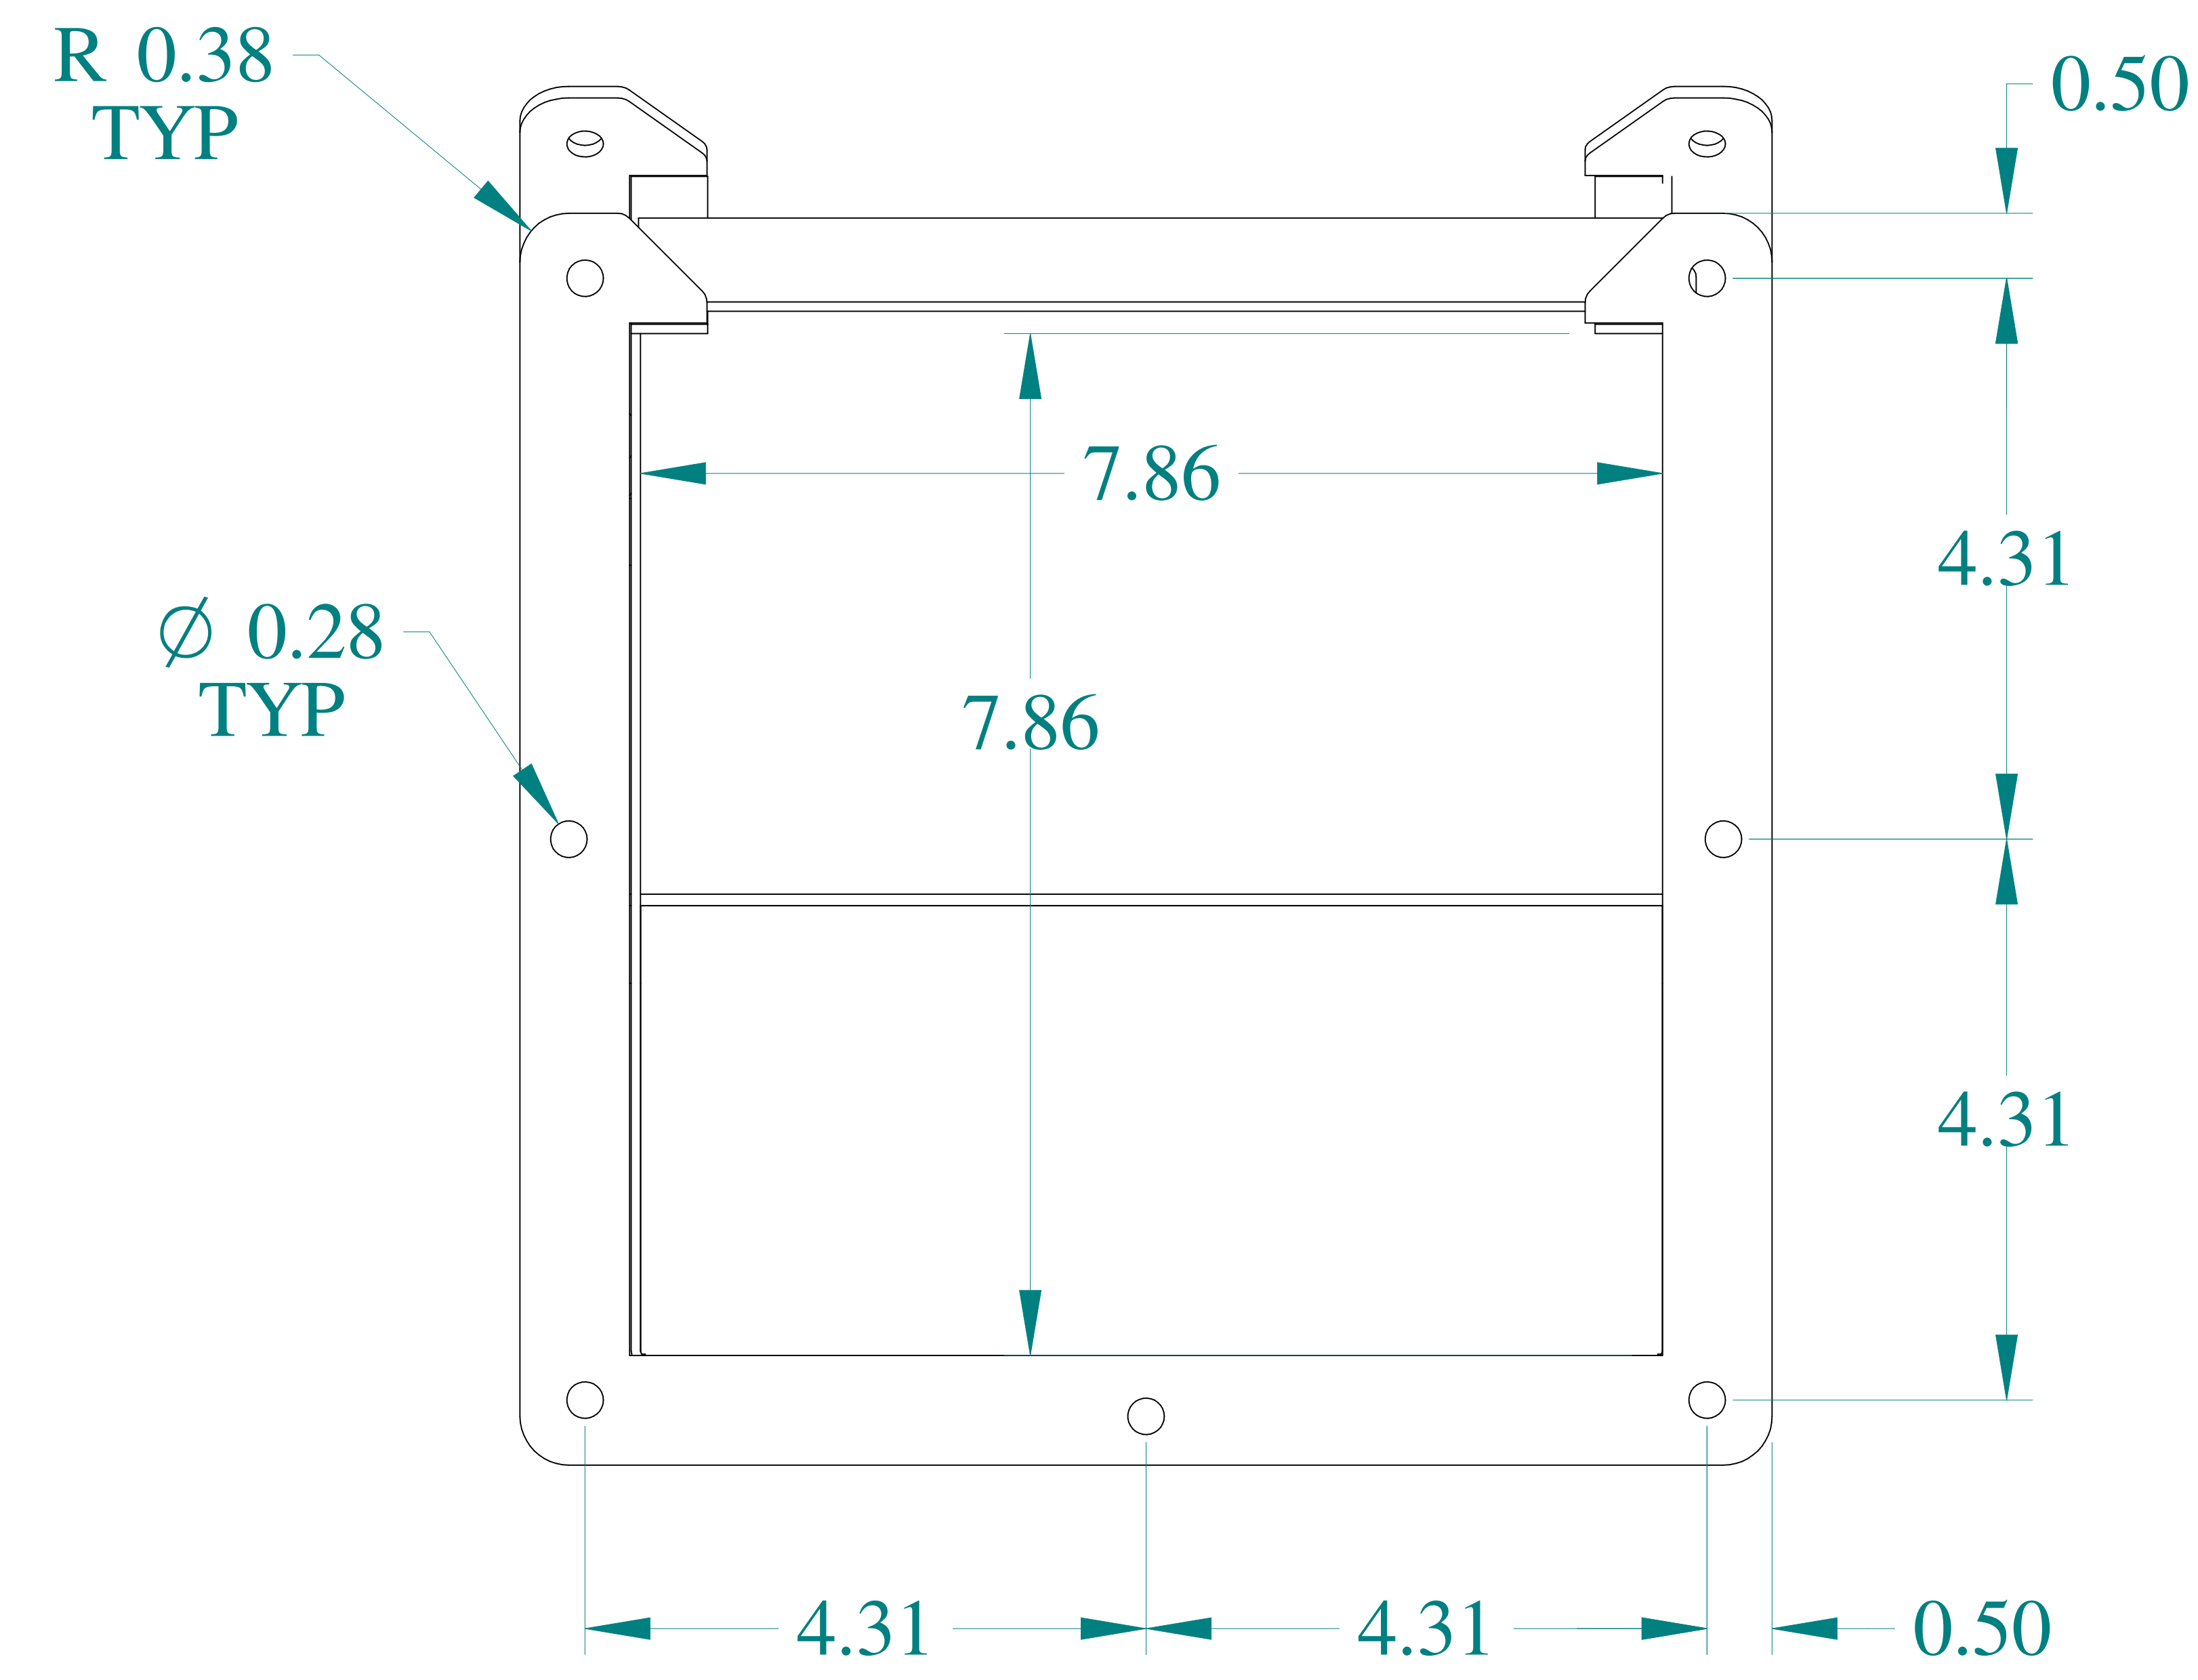

TOP VIEW

ISOMETRIC VIEWS

FRONT VIEW

SIDE VIEW

BACK VIEW

BOTTOM VIEW

**HAMMOND  
MANUFACTURING®**

www.hammondmfg.com

Data subject to change without notice.

Part # : 1485E4P      Date : Mar. 24, 2019

Link: [www.hammg.com/1485E4P](http://www.hammg.com/1485E4P)