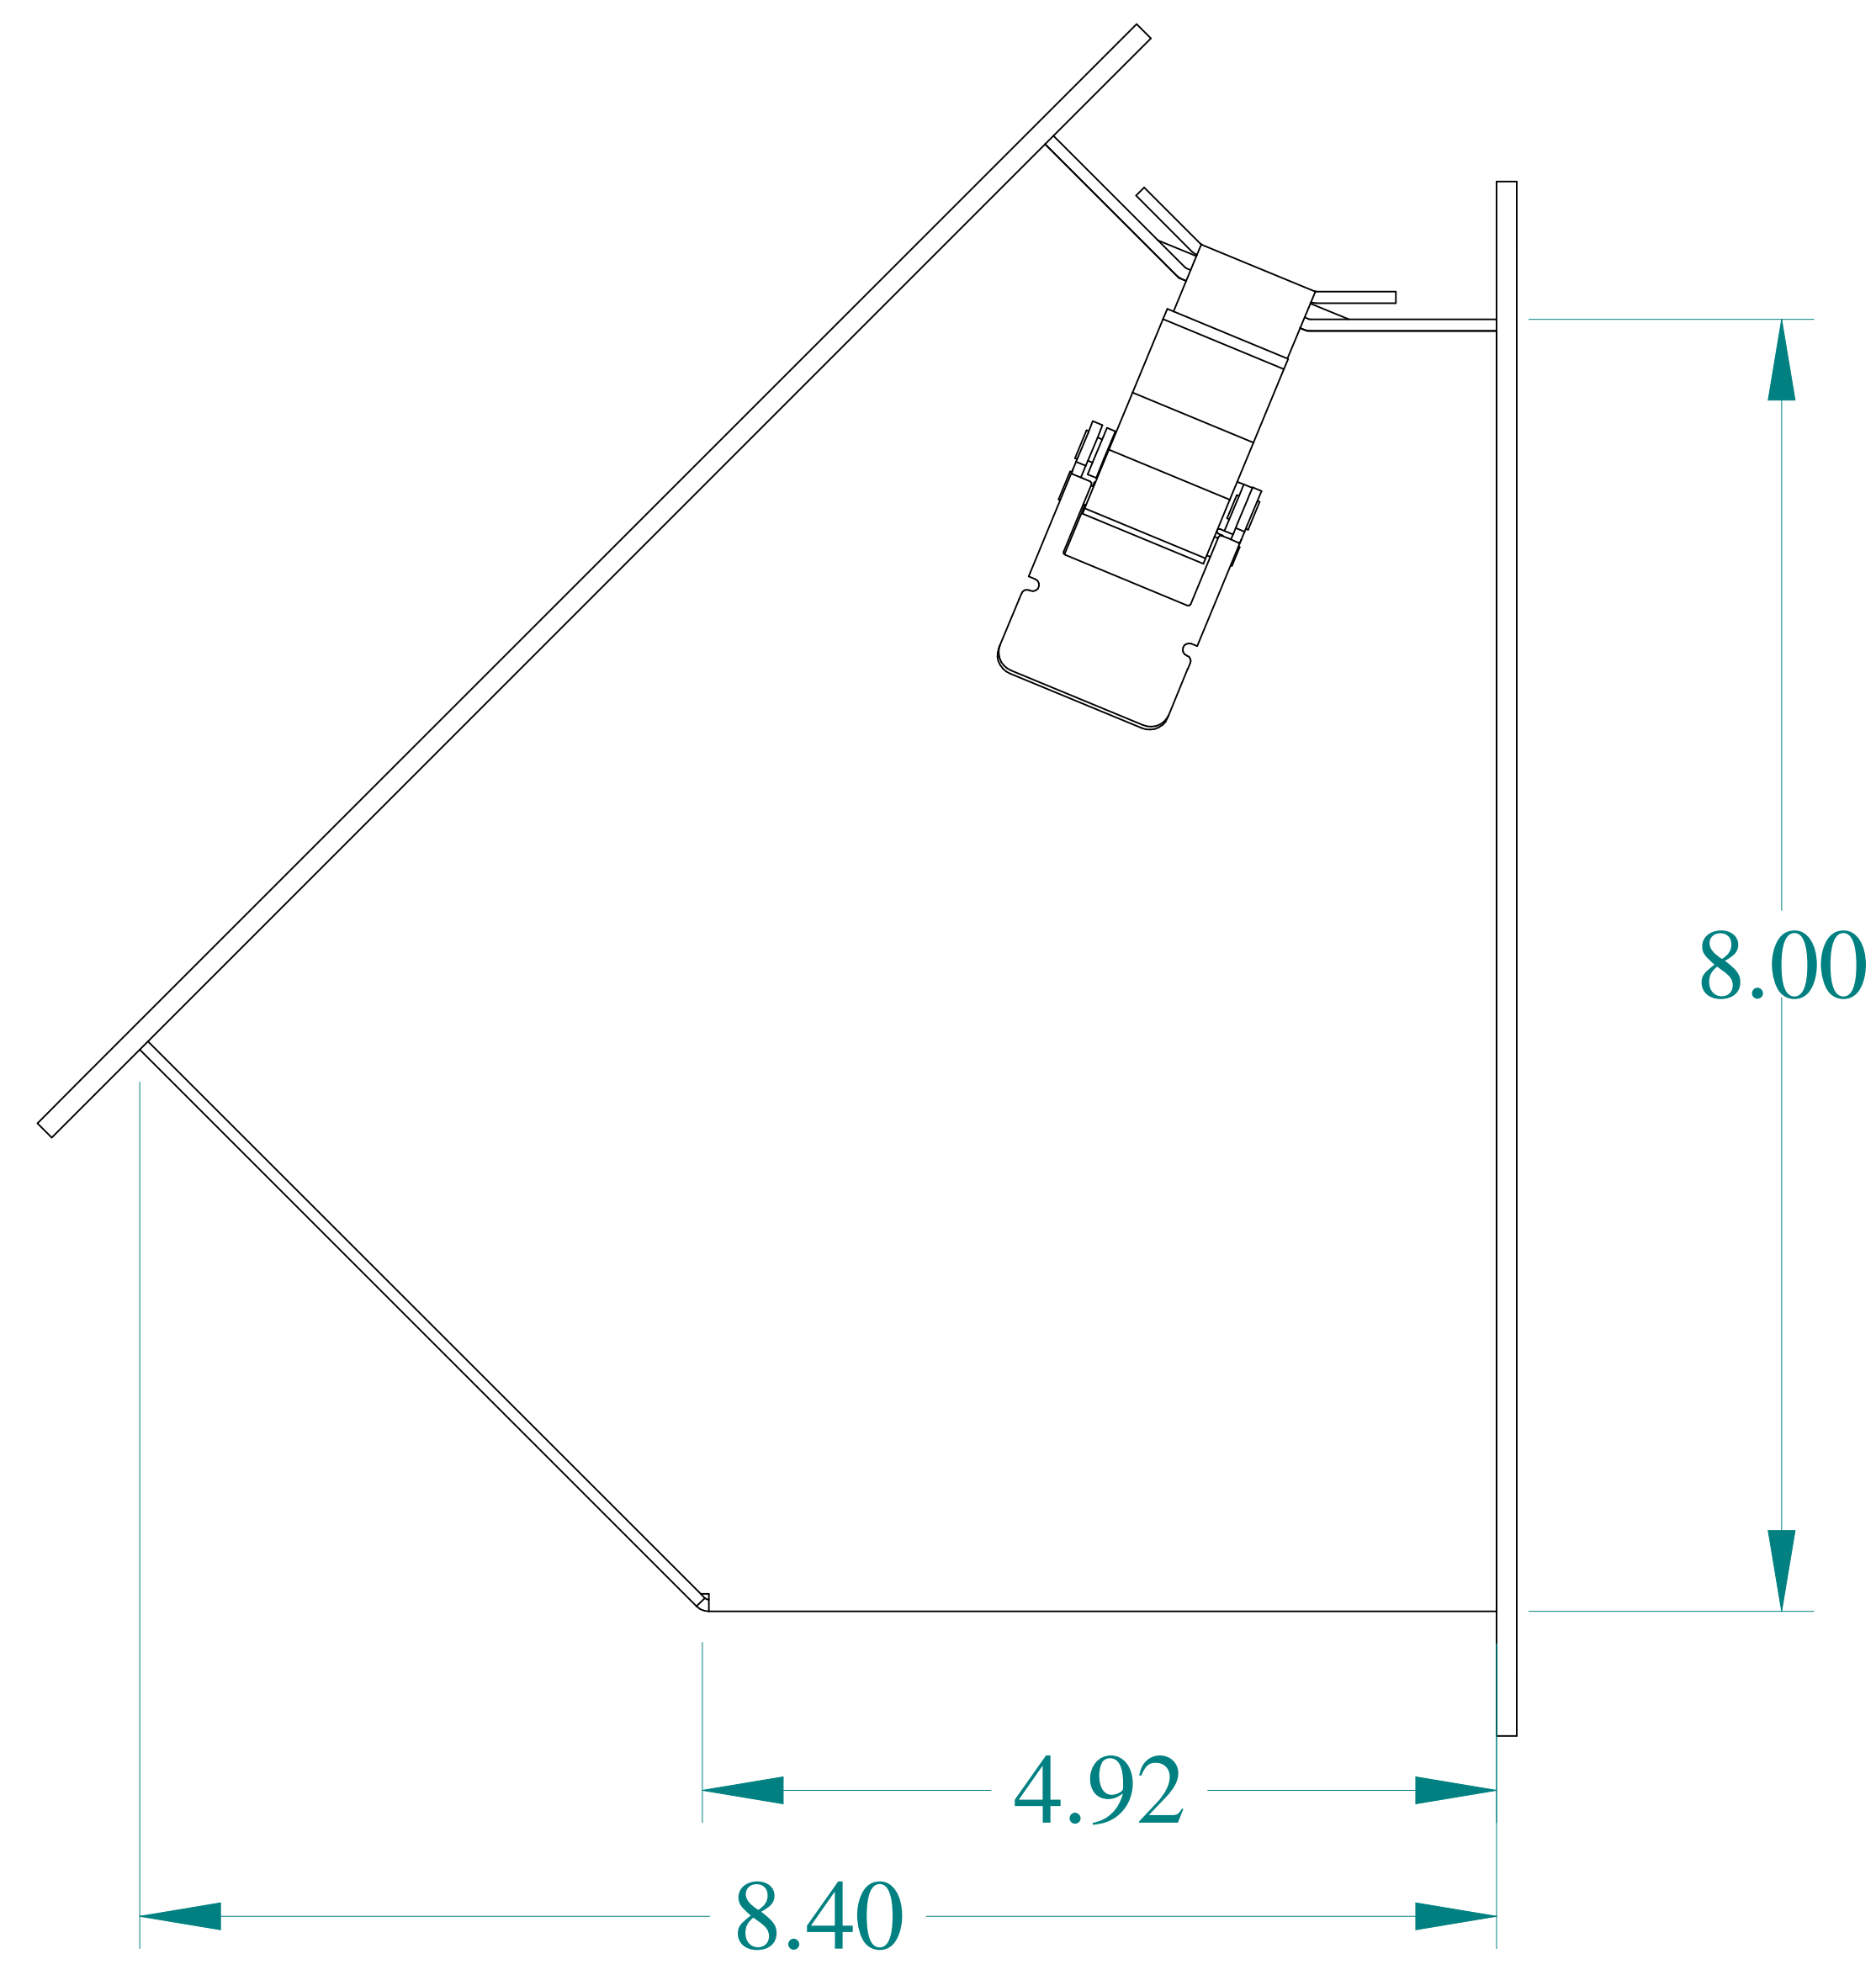

TOP VIEW

ISOMETRIC VIEWS

FRONT VIEW

SIDE VIEW

BACK VIEW

BOTTOM VIEW

**HAMMOND  
MANUFACTURING®**

www.hammondmfg.com

Data subject to change without notice.

Part # : 1485E4P      Date : Mar. 24, 2019

Link: [www.hammg.com/1485E4P](http://www.hammg.com/1485E4P)