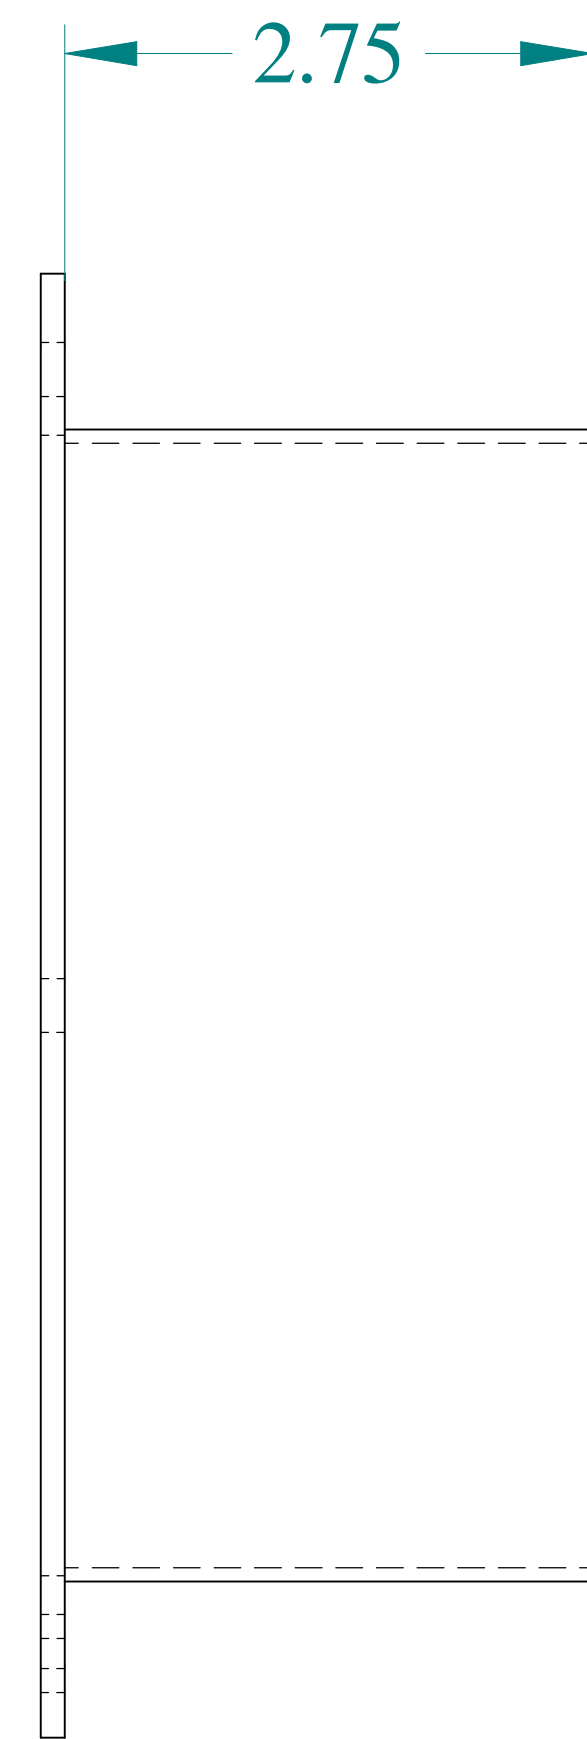

TOP VIEW

SIDE VIEW

FRONT VIEW

SIDE VIEW

BOTTOM VIEW

ISOMETRIC VIEWS

HAMMOND  
MANUFACTURING®

www.hammondmfg.com

Data subject to change without notice.

Part #: 1485DM3

Date: Mar. 24, 2019

Link: [www.hammfg.com/1485DM3](http://www.hammfg.com/1485DM3)