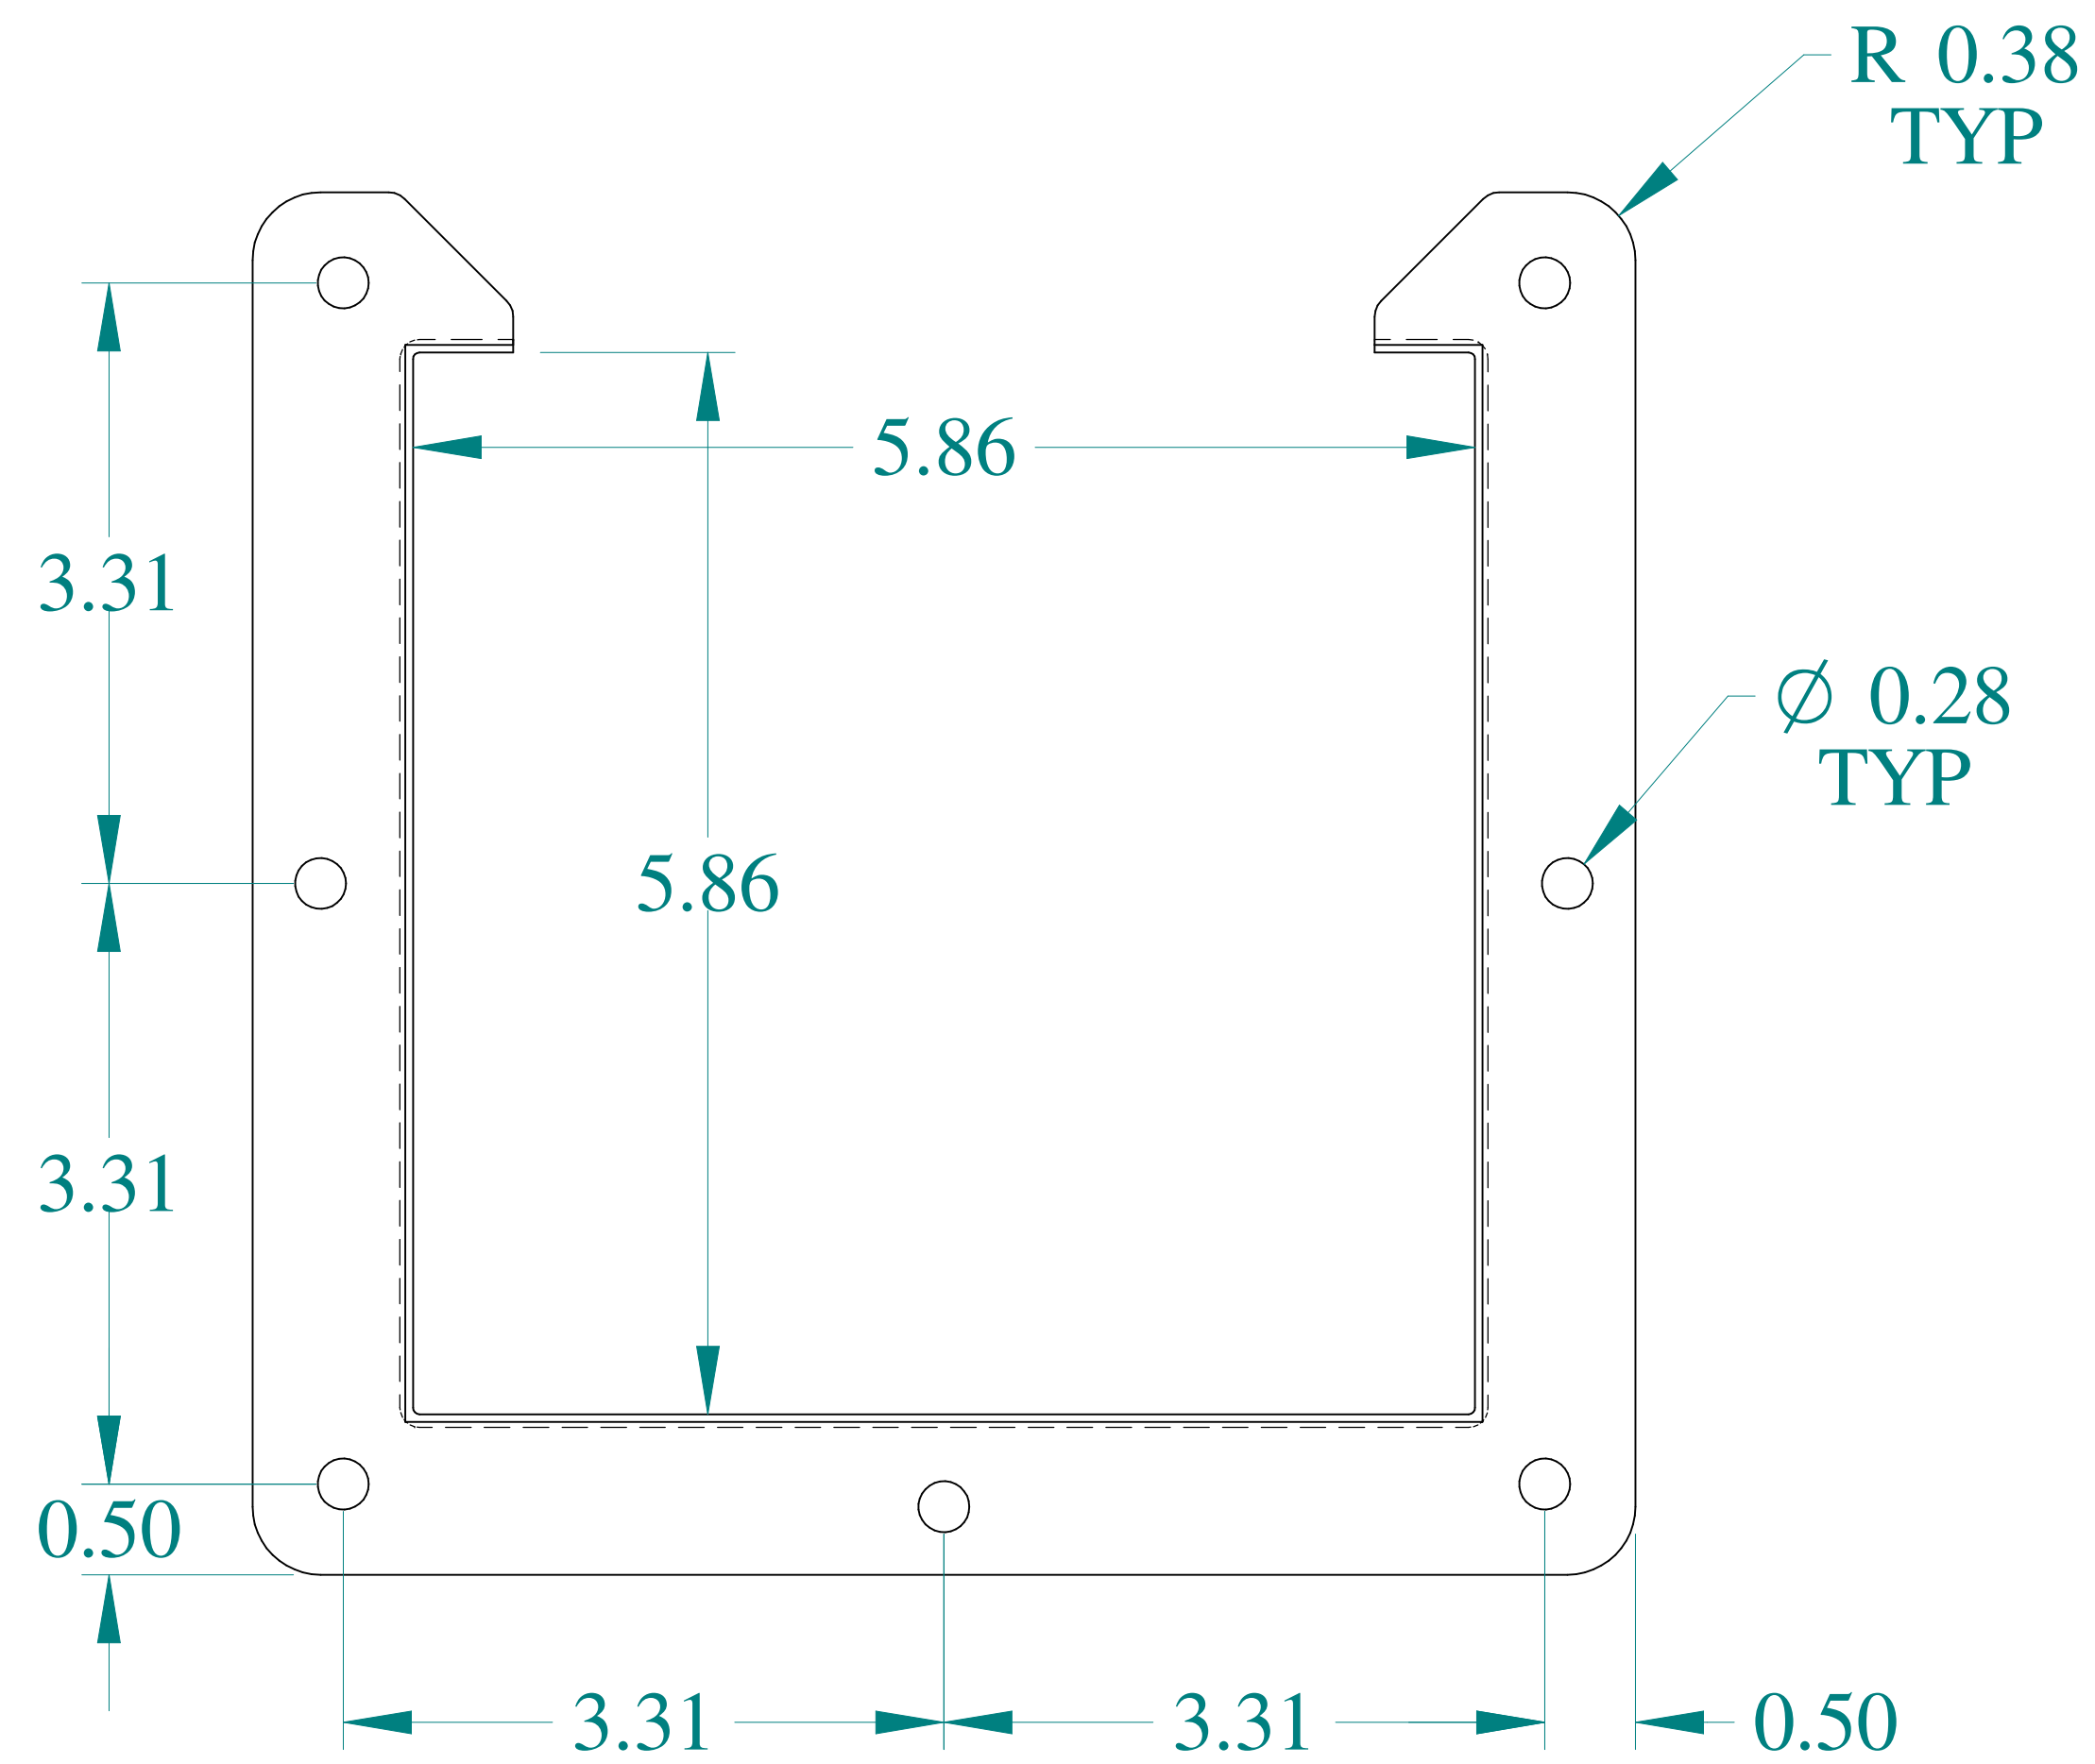

TOP VIEW

SIDE VIEW

FRONT VIEW

SIDE VIEW

BOTTOM VIEW

ISOMETRIC VIEWS

HAMMOND  
MANUFACTURING®

www.hammondmfg.com

Data subject to change without notice.

Part #: 1485DM3

Date: Mar. 24, 2019

Link: [www.hammfg.com/1485DM3](http://www.hammfg.com/1485DM3)