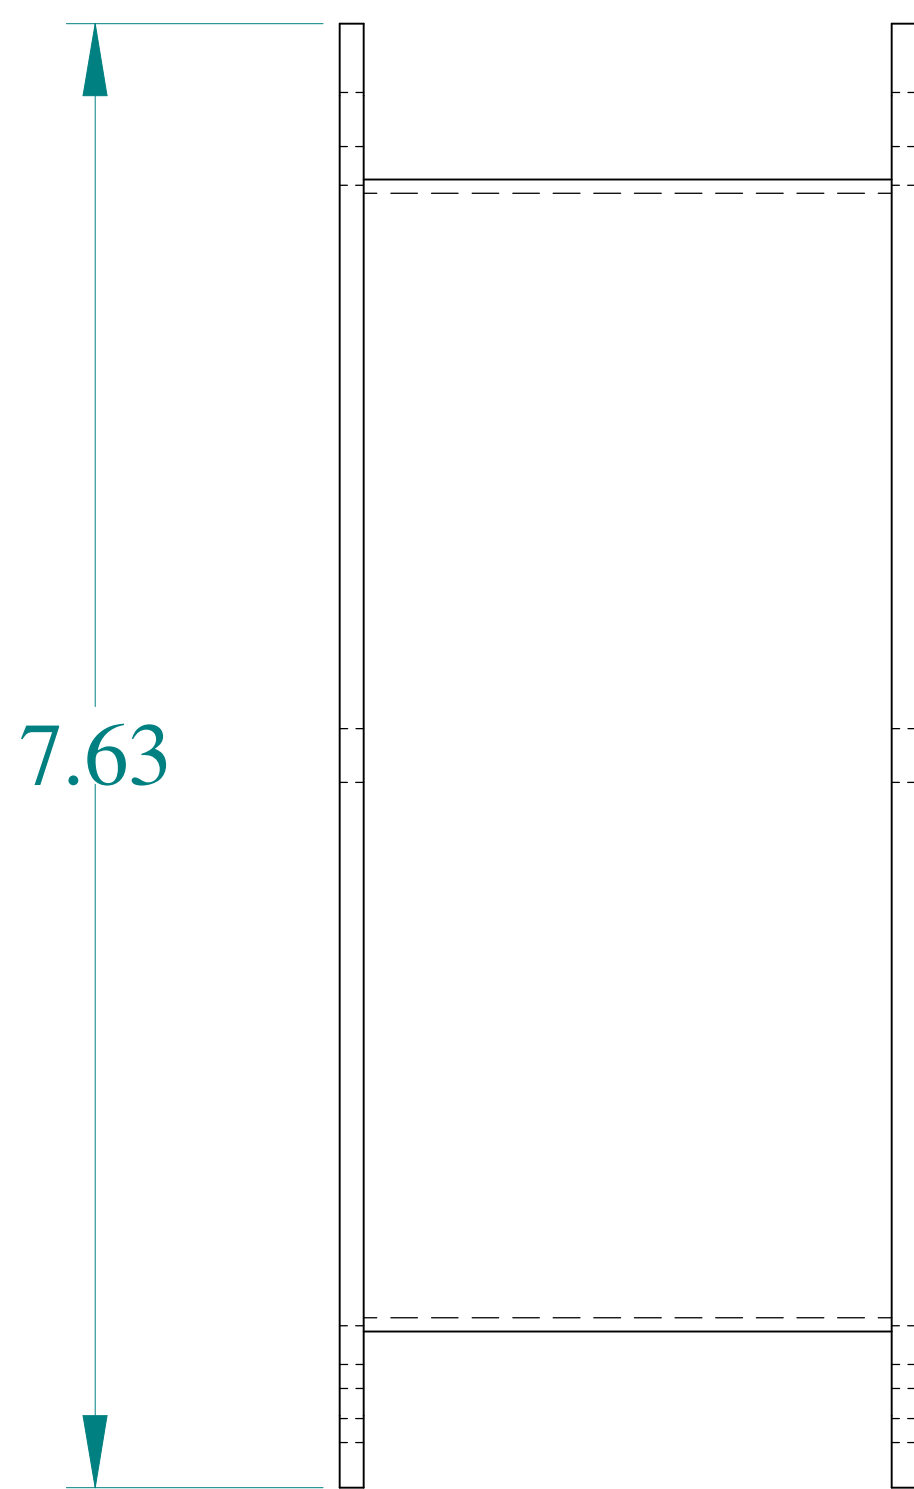

TOP VIEW

SIDE VIEW

FRONT VIEW

SIDE VIEW

BOTTOM VIEW

ISOMETRIC VIEWS

HAMMOND  
MANUFACTURING®

www.hammondmfg.com

Data subject to change without notice.

Part #: 1485DM3

Date: Mar. 24, 2019

Link: [www.hammfg.com/1485DM3](http://www.hammfg.com/1485DM3)