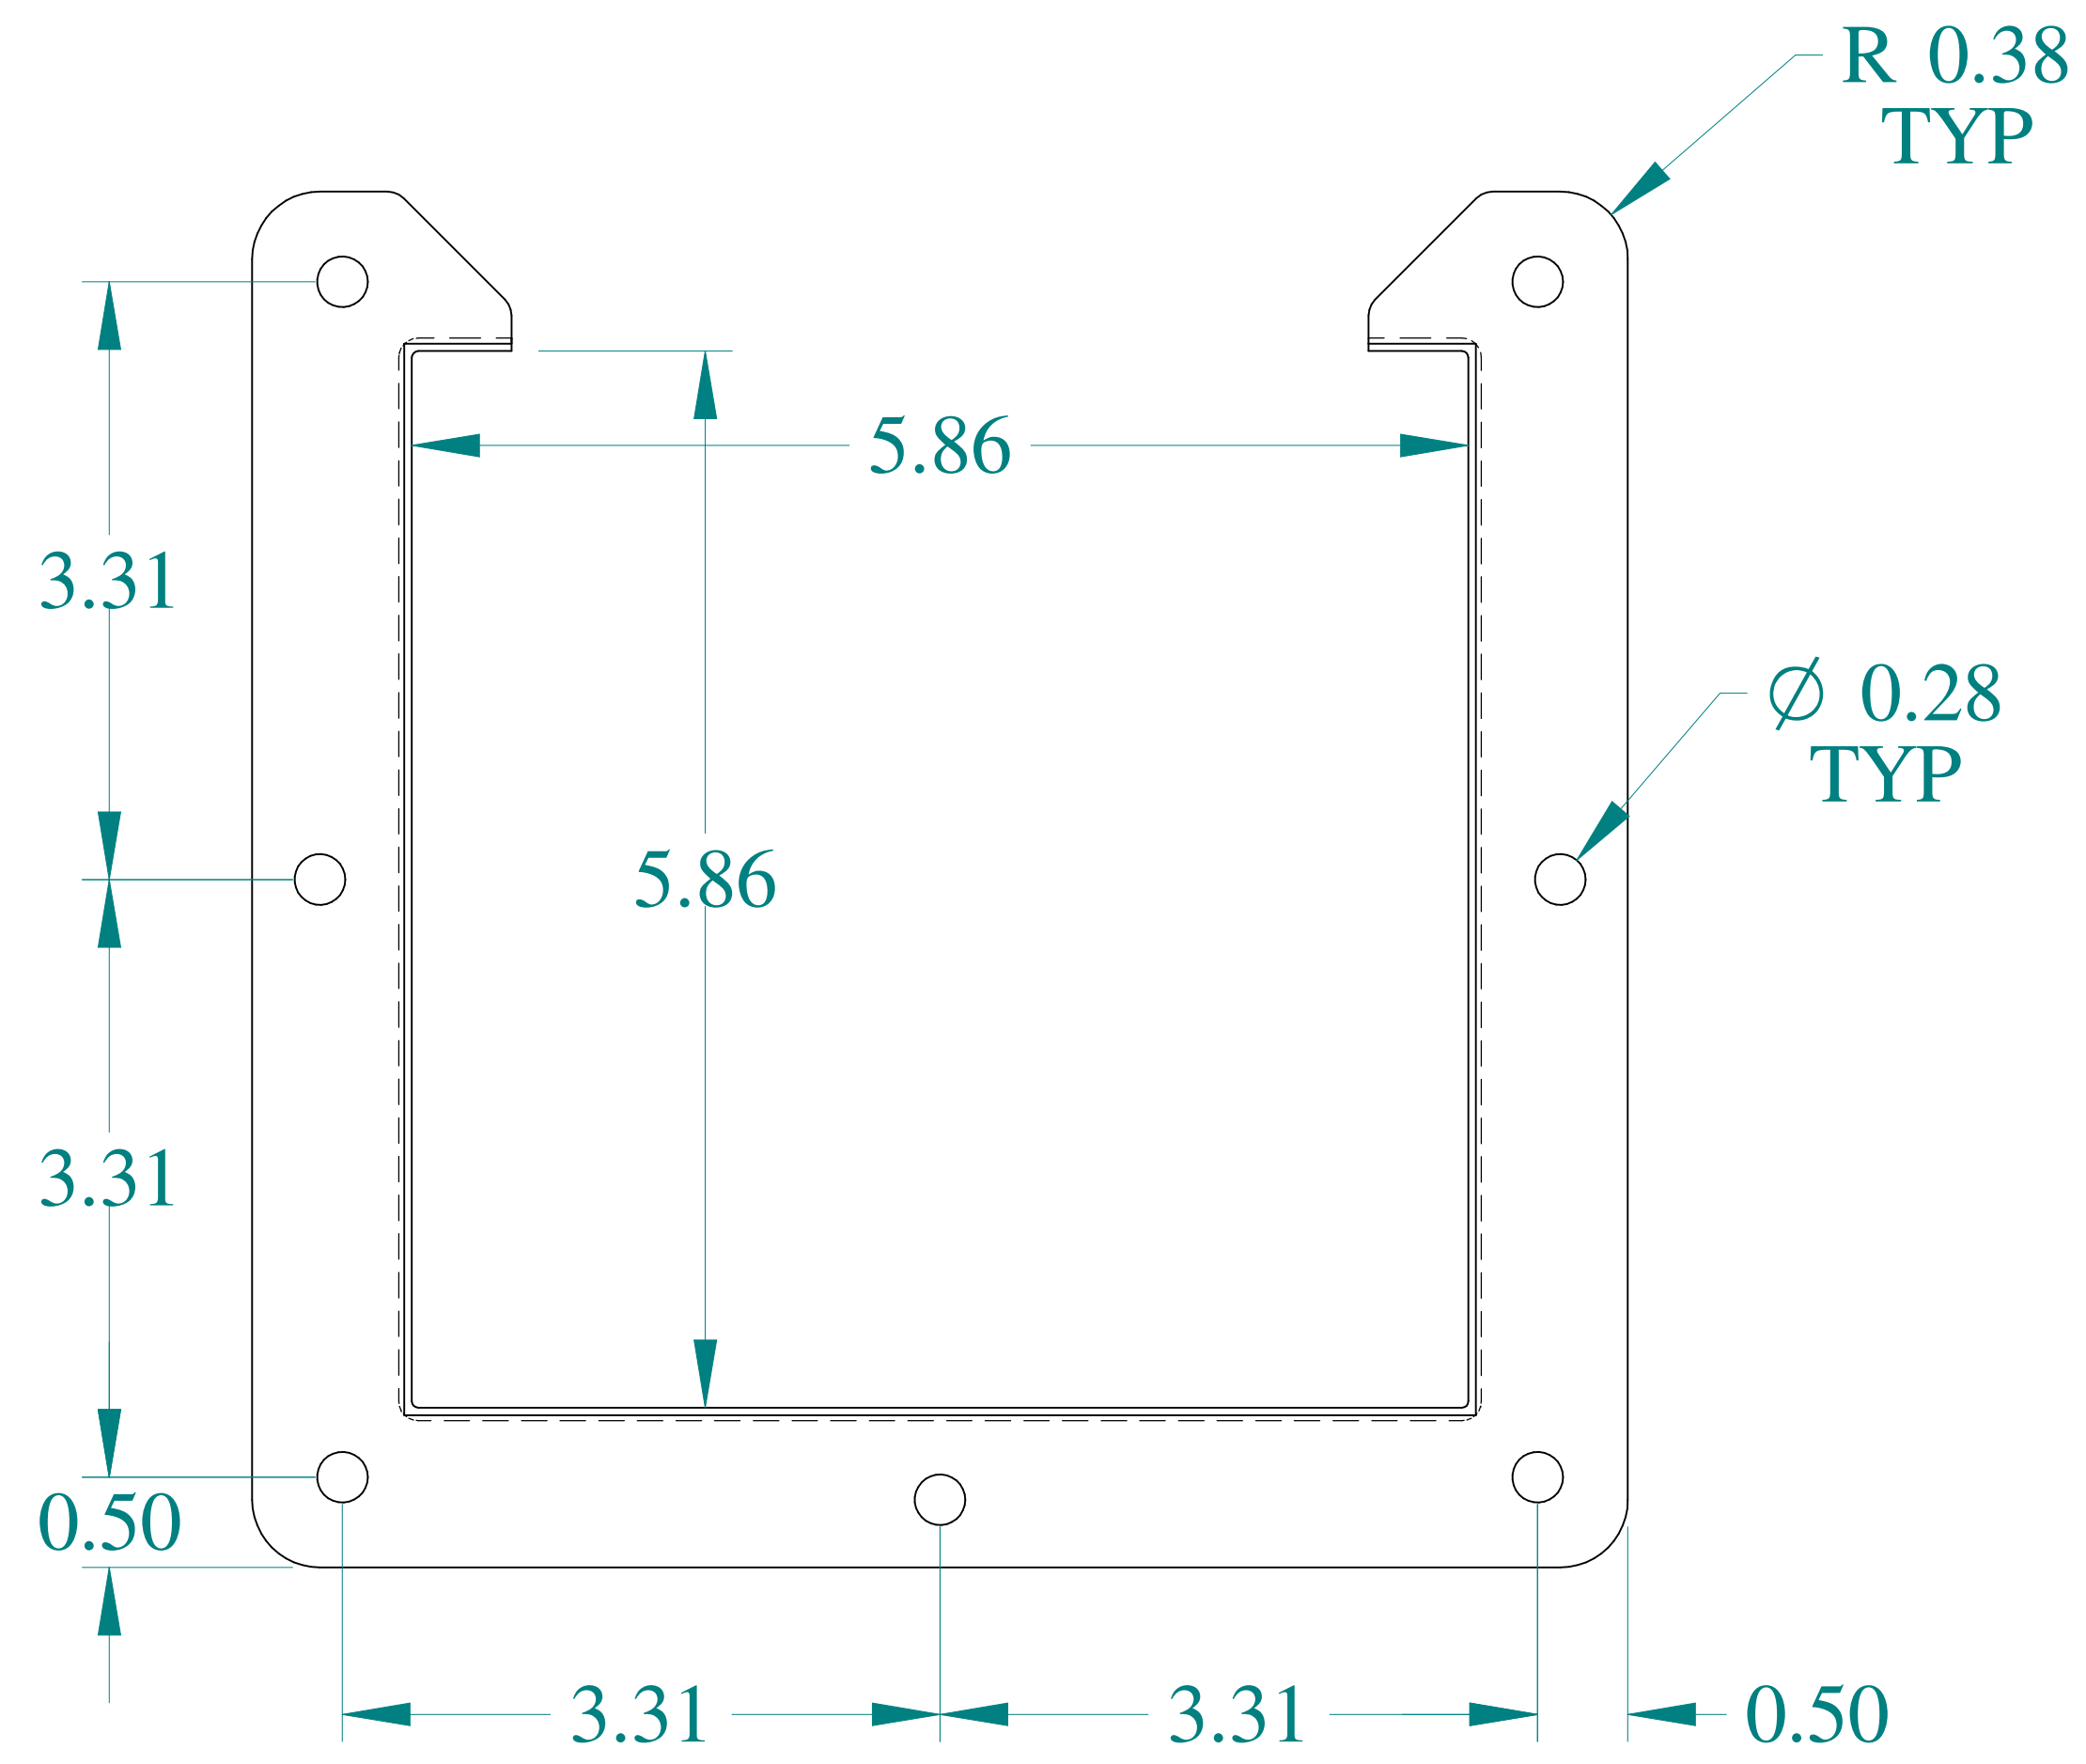

TOP VIEW

SIDE VIEW

FRONT VIEW

SIDE VIEW

BOTTOM VIEW

ISOMETRIC VIEWS

Data subject to change without notice.

Part #: 1485DM1