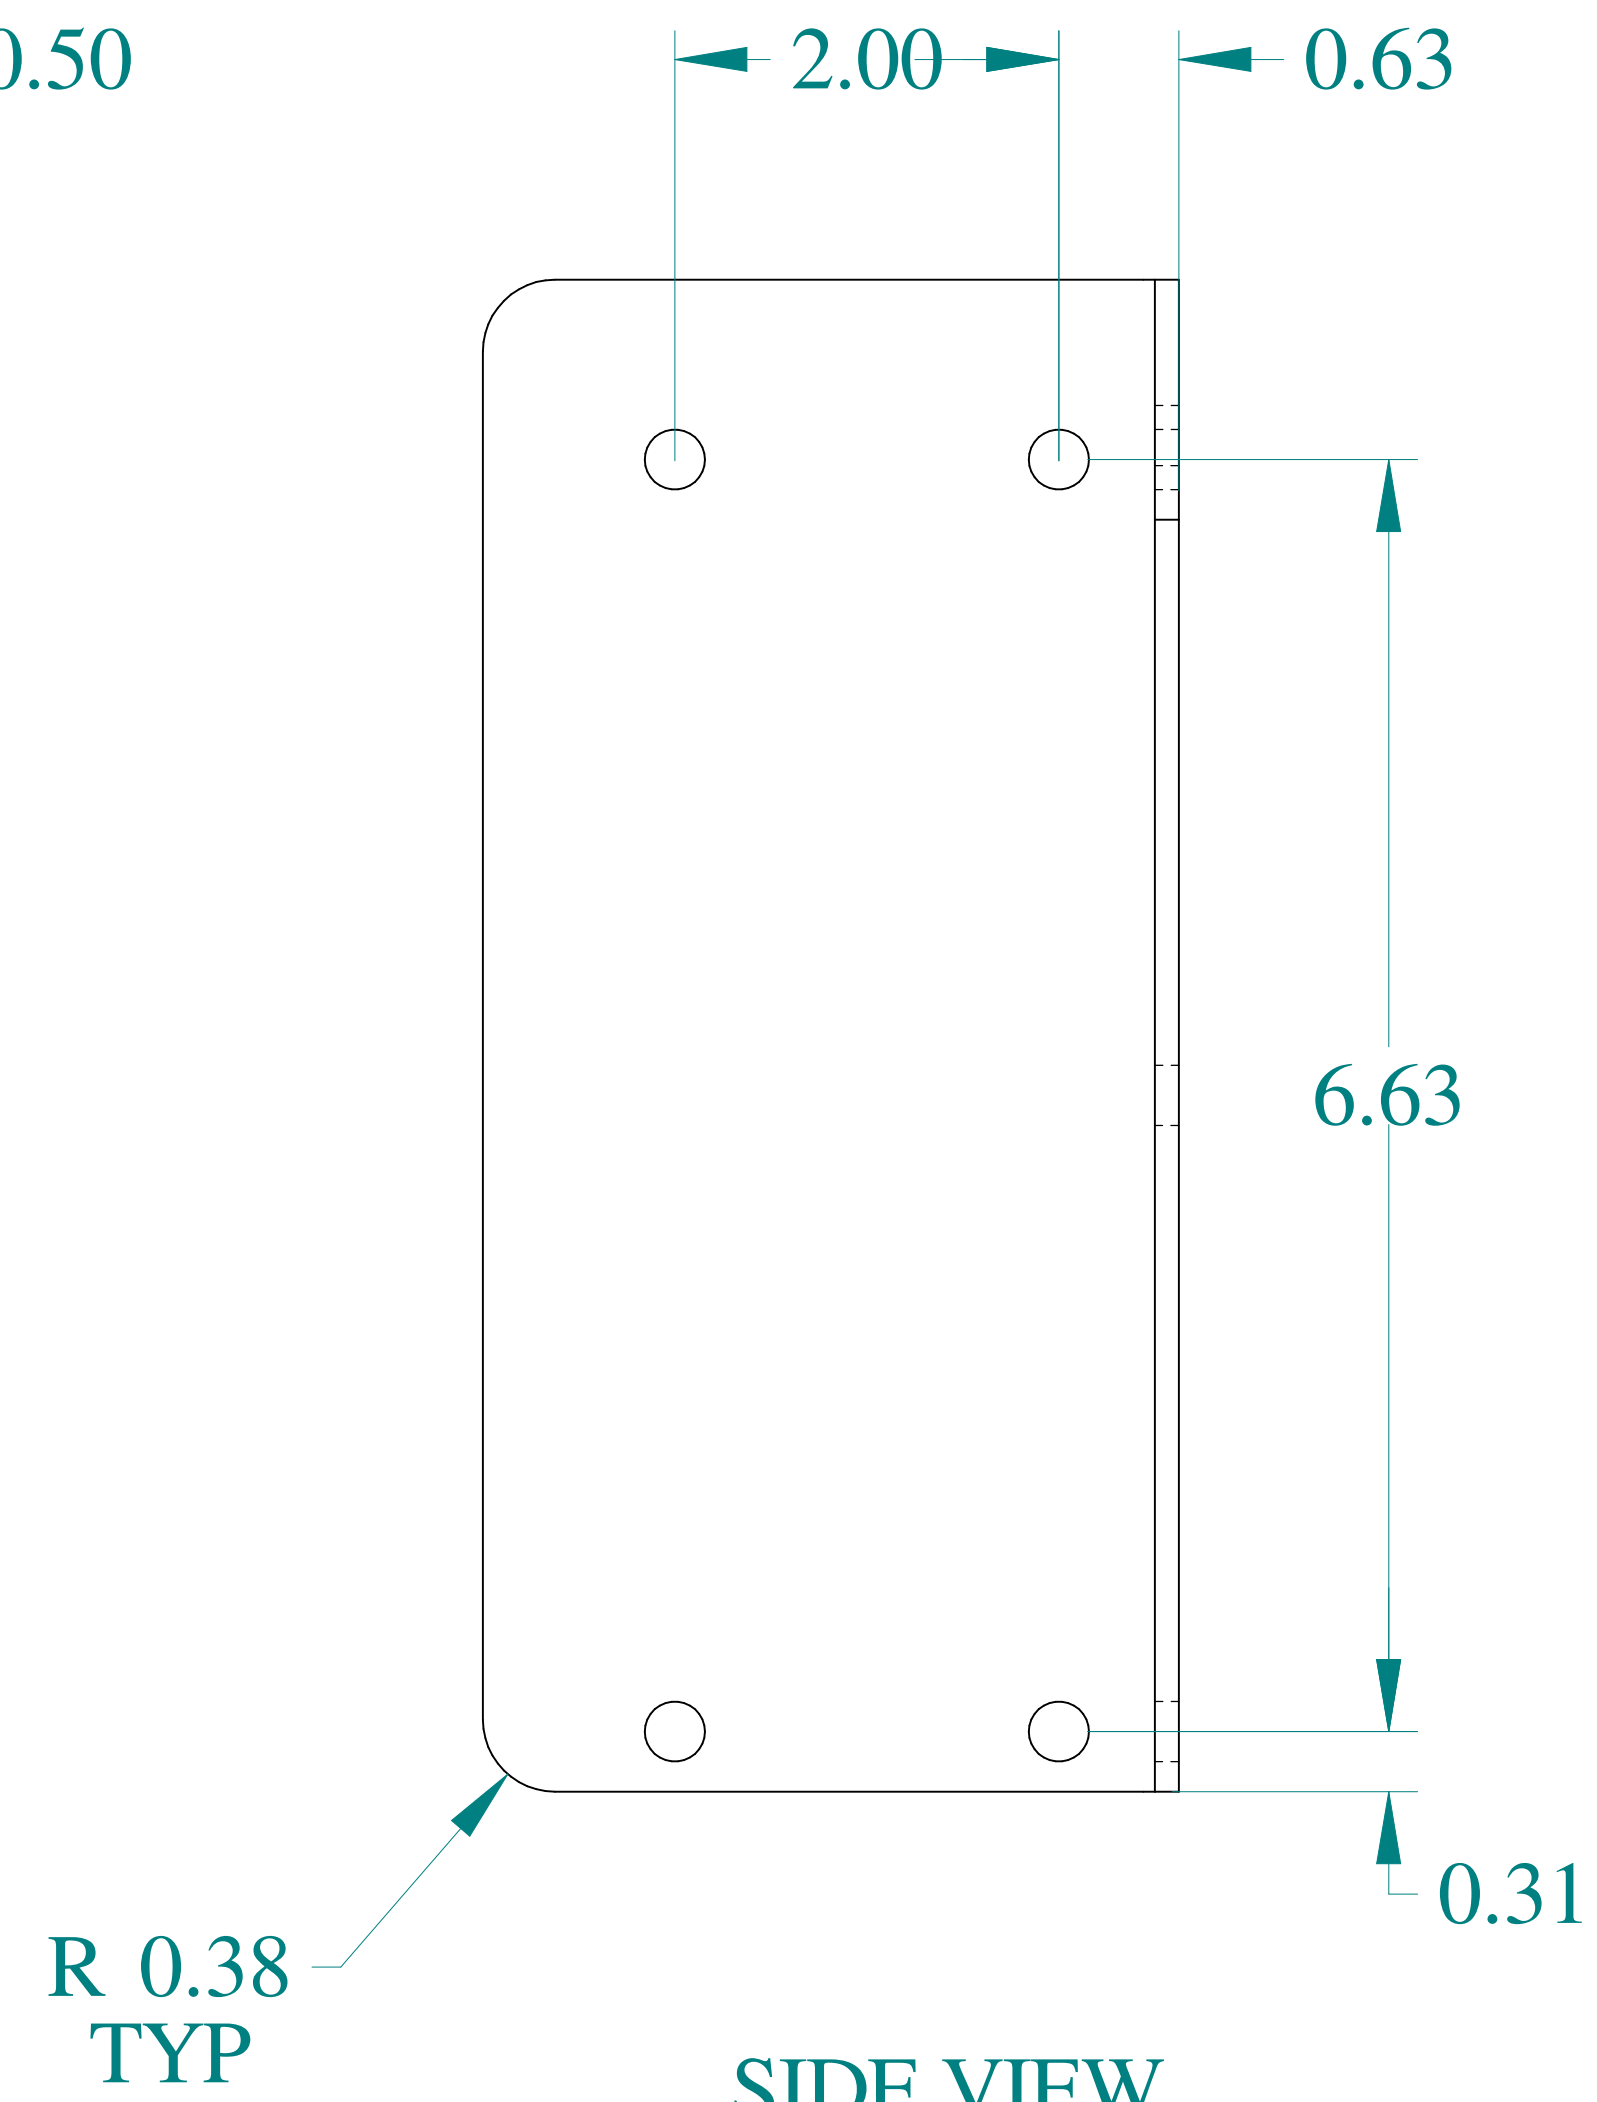

TOP VIEW

ISOMETRIC VIEWS

FRONT VIEW

SIDE VIEW

BACK VIEW

BOTTOM VIEW

Data subject to change without notice.

Part #: 1485DL2