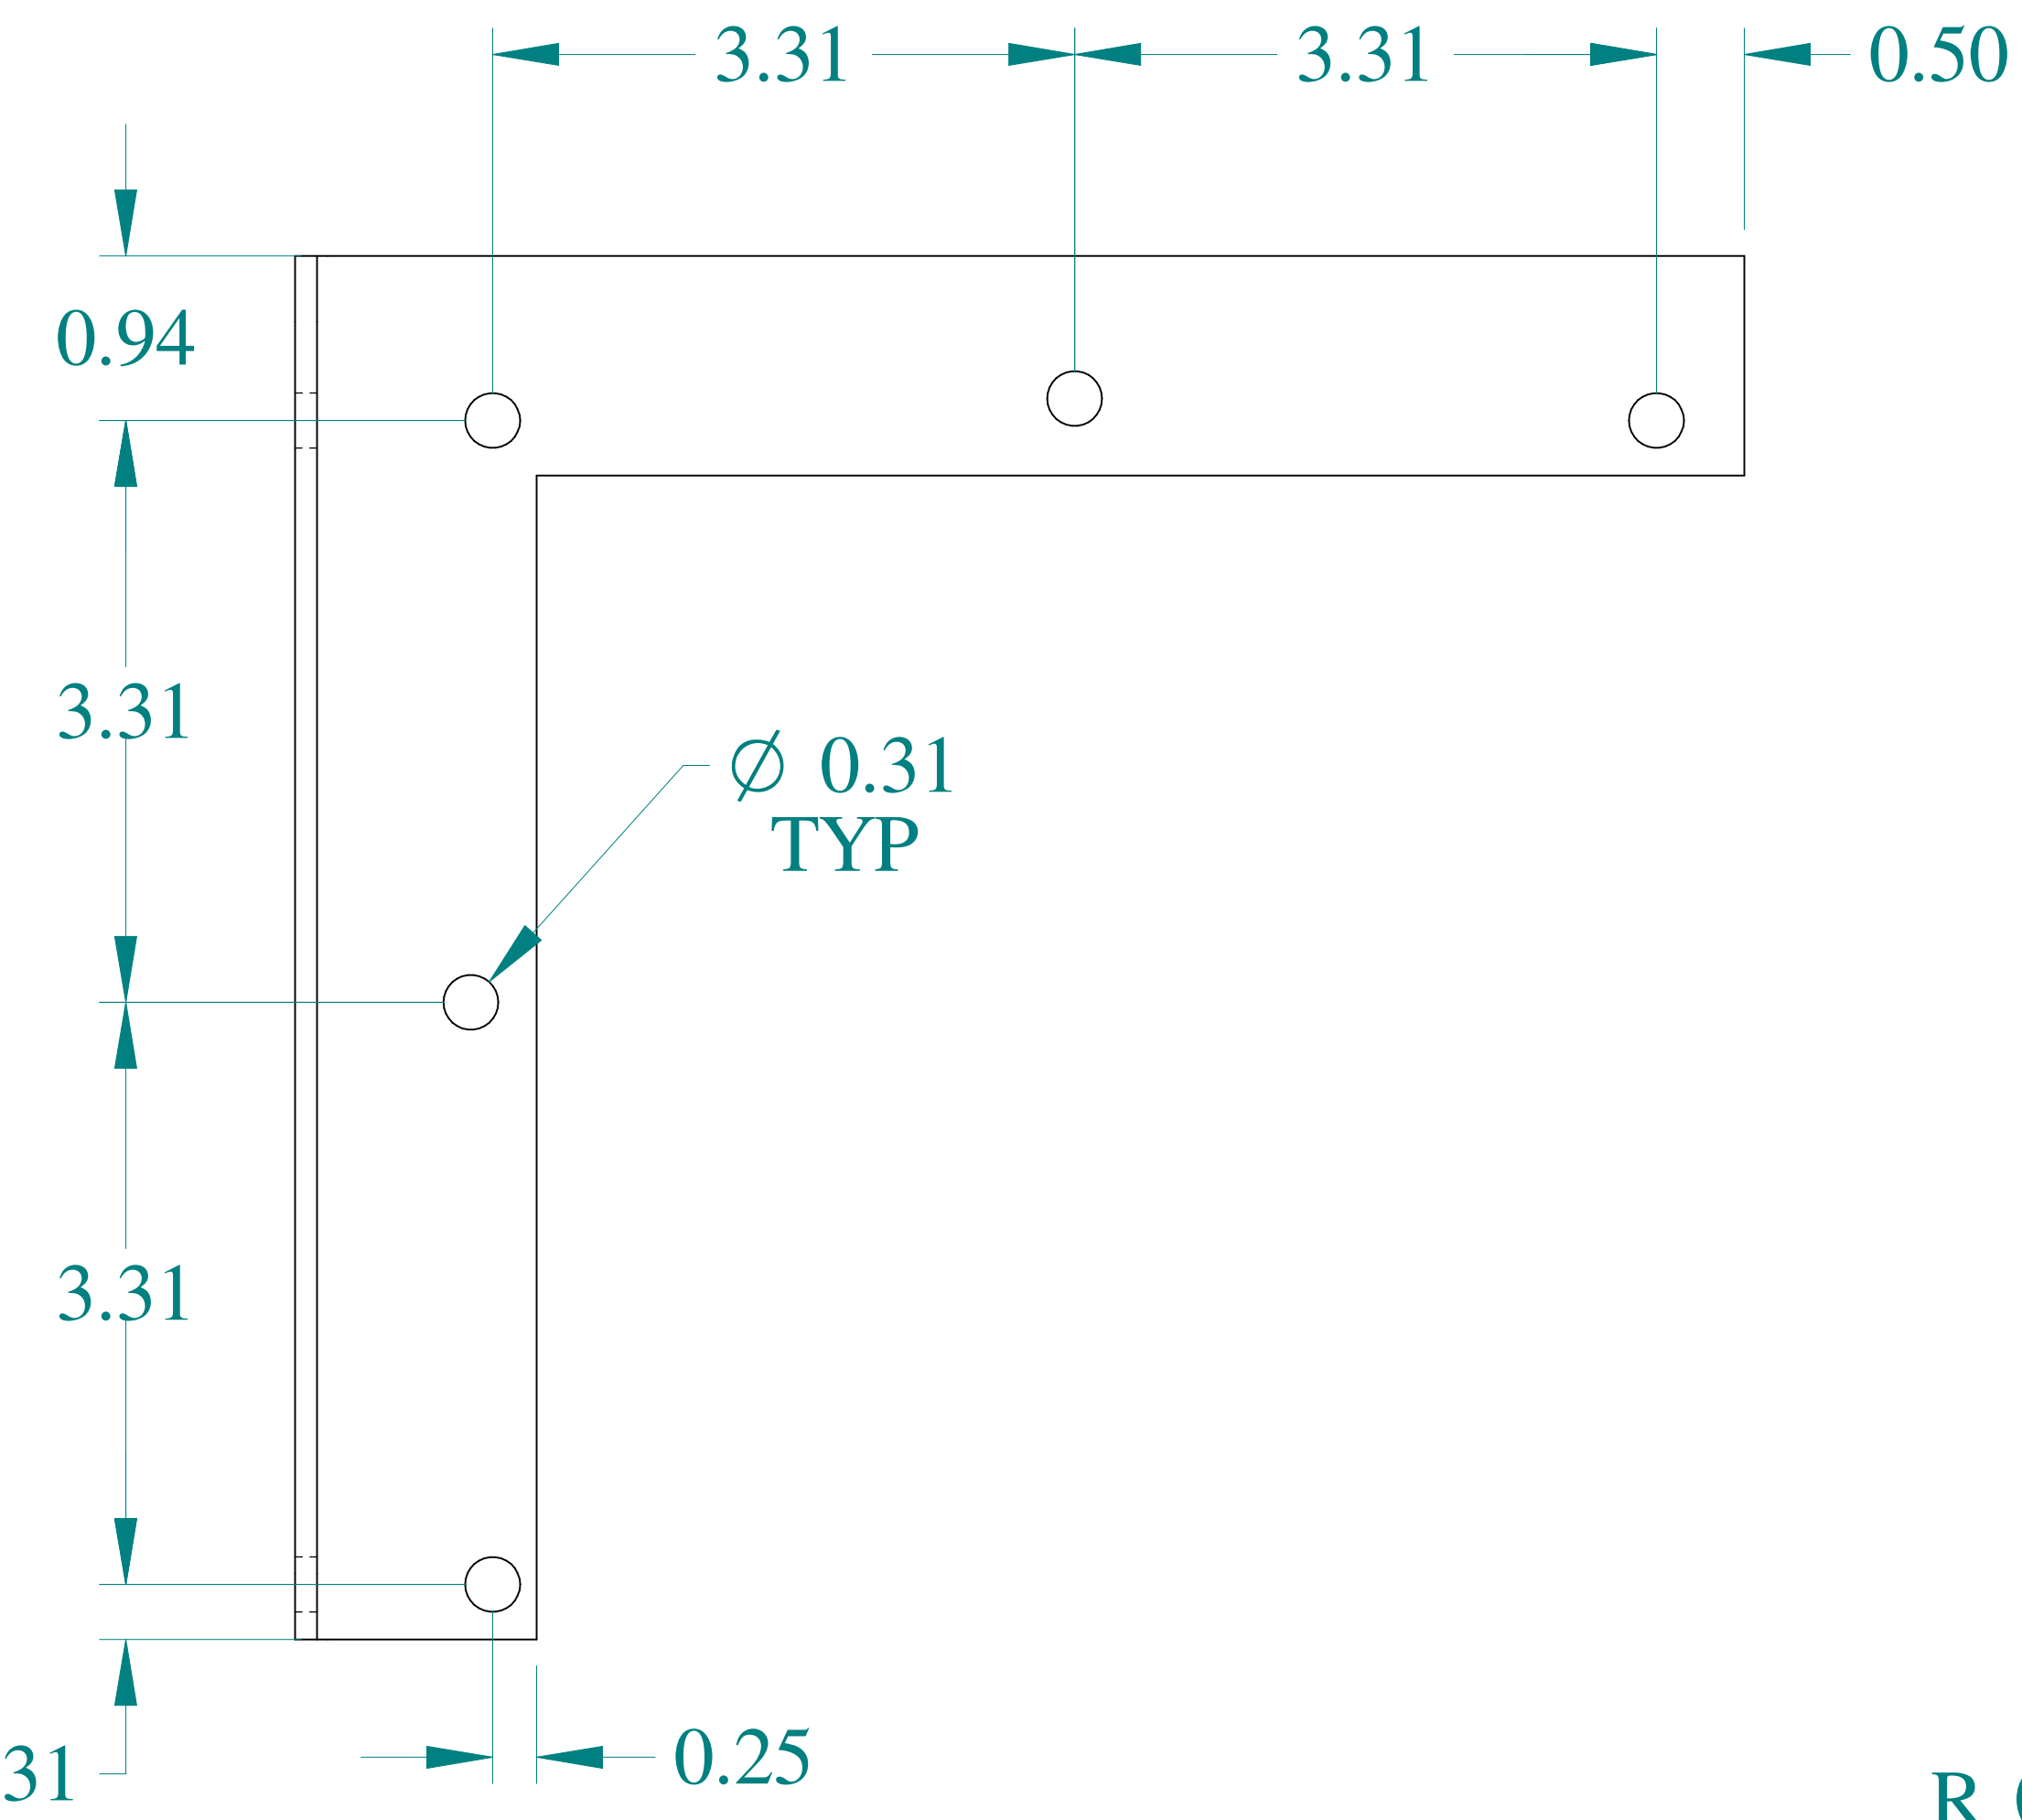

TOP VIEW

ISOMETRIC VIEWS

FRONT VIEW

SIDE VIEW

BACK VIEW

BOTTOM VIEW

Data subject to change without notice.

Part #: 1485DL2