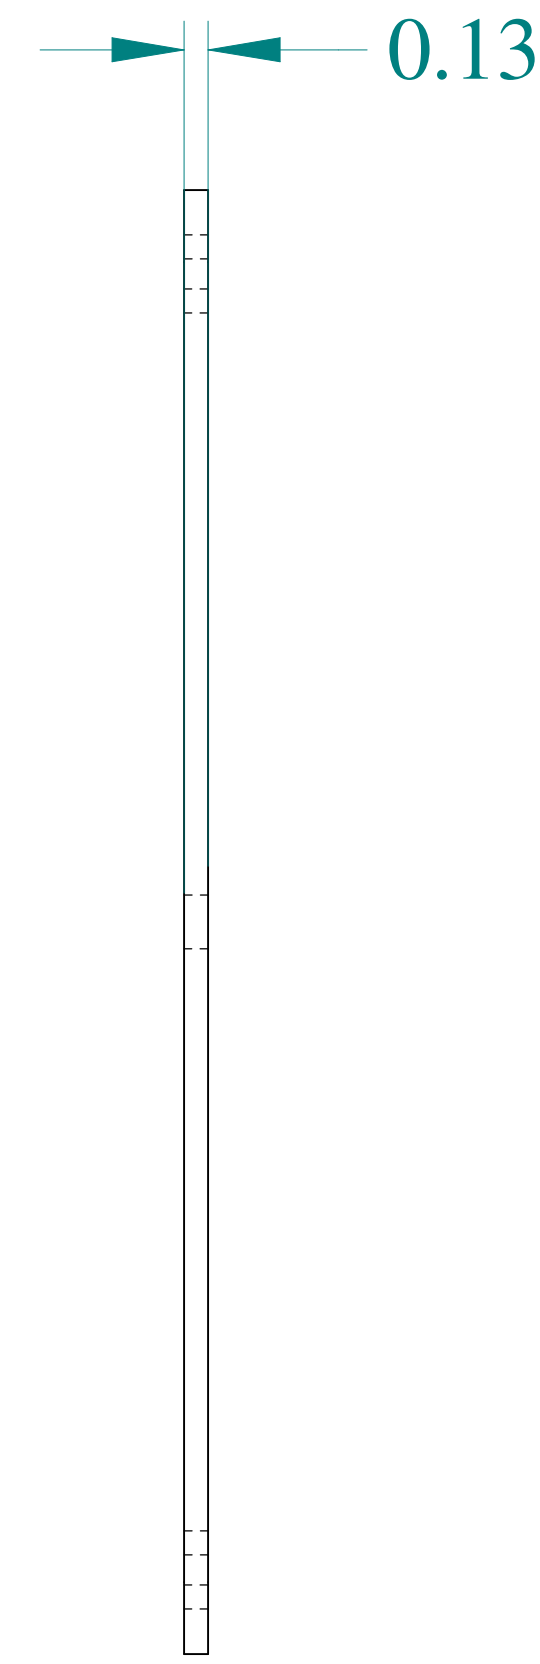

TOP VIEW

FRONT VIEW

SIDE VIEW

SIDE VIEW

ISOMETRIC VIEWS

HAMMOND
MANUFACTURING®

www.hammondmfg.com

Data subject to change without notice.

Part # : 1485DH

Date : Mar. 24, 2019

Link: www.hammg.com/1485DH