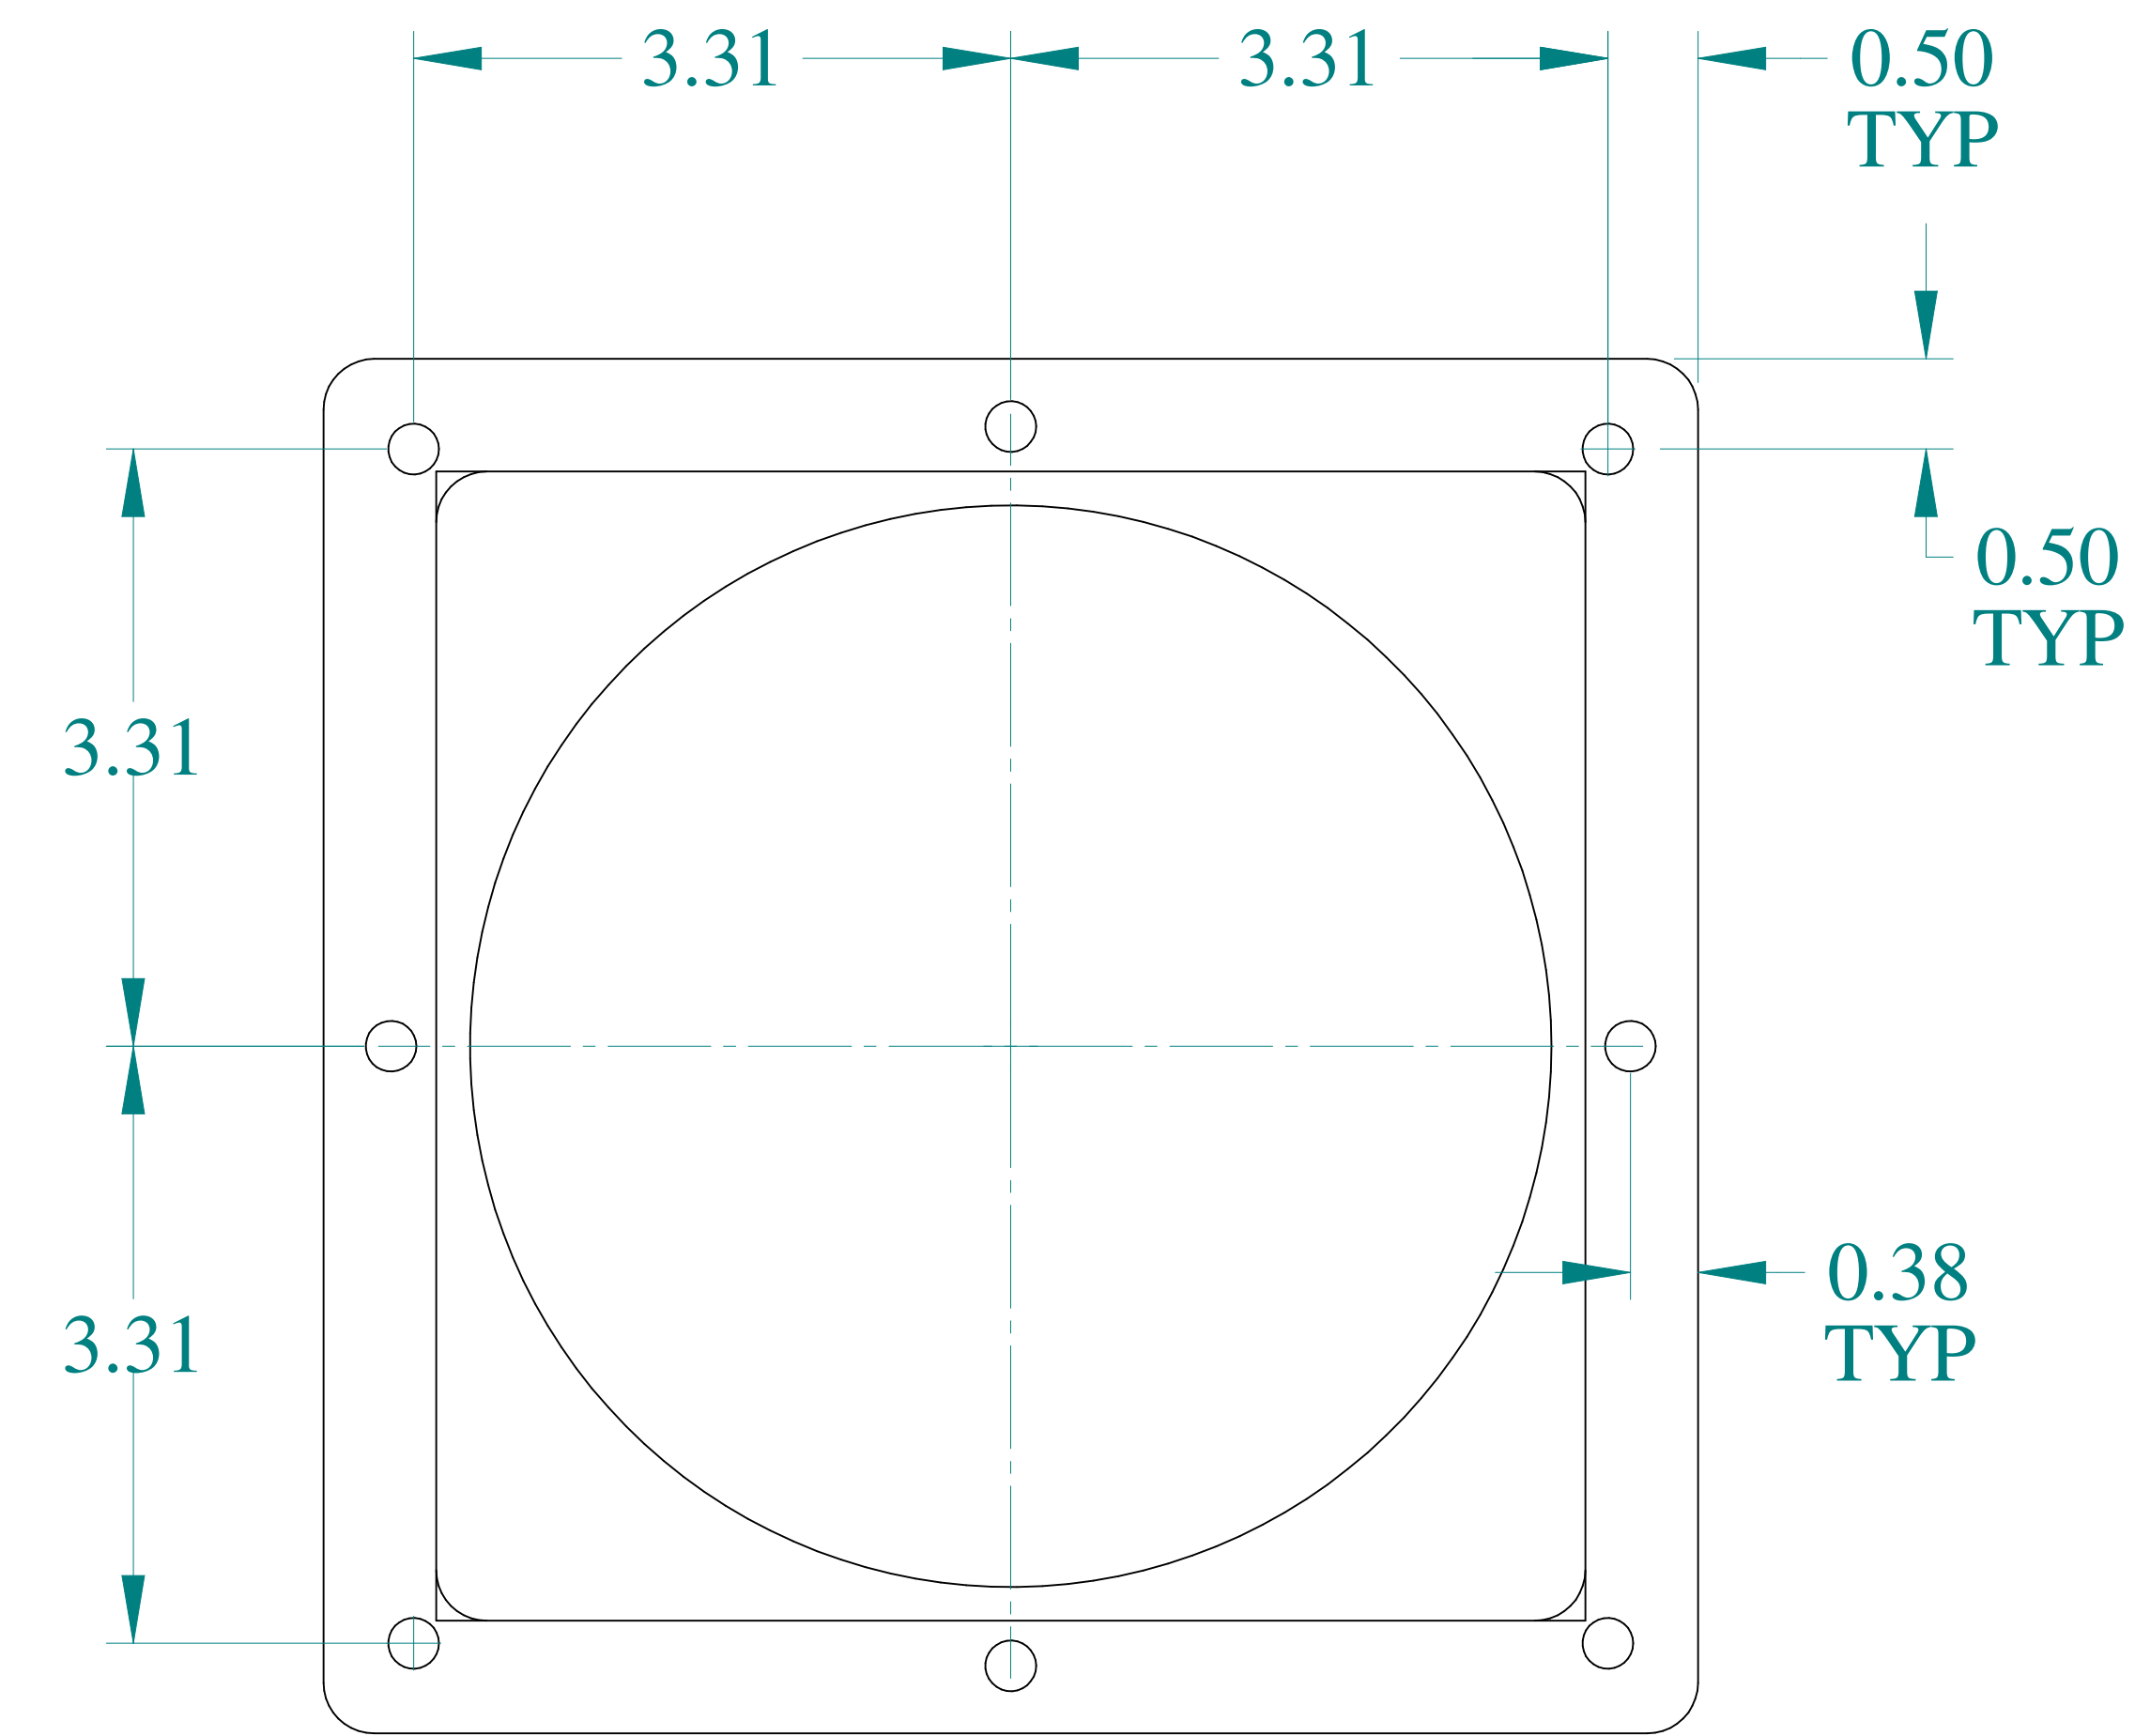

TOP VIEW

ISOMETRIC VIEWS

SIDE VIEW

FRONT VIEW

SIDE VIEW

Data subject to change without notice.

Part # : 1485DFF

Date : Mar. 24, 2019