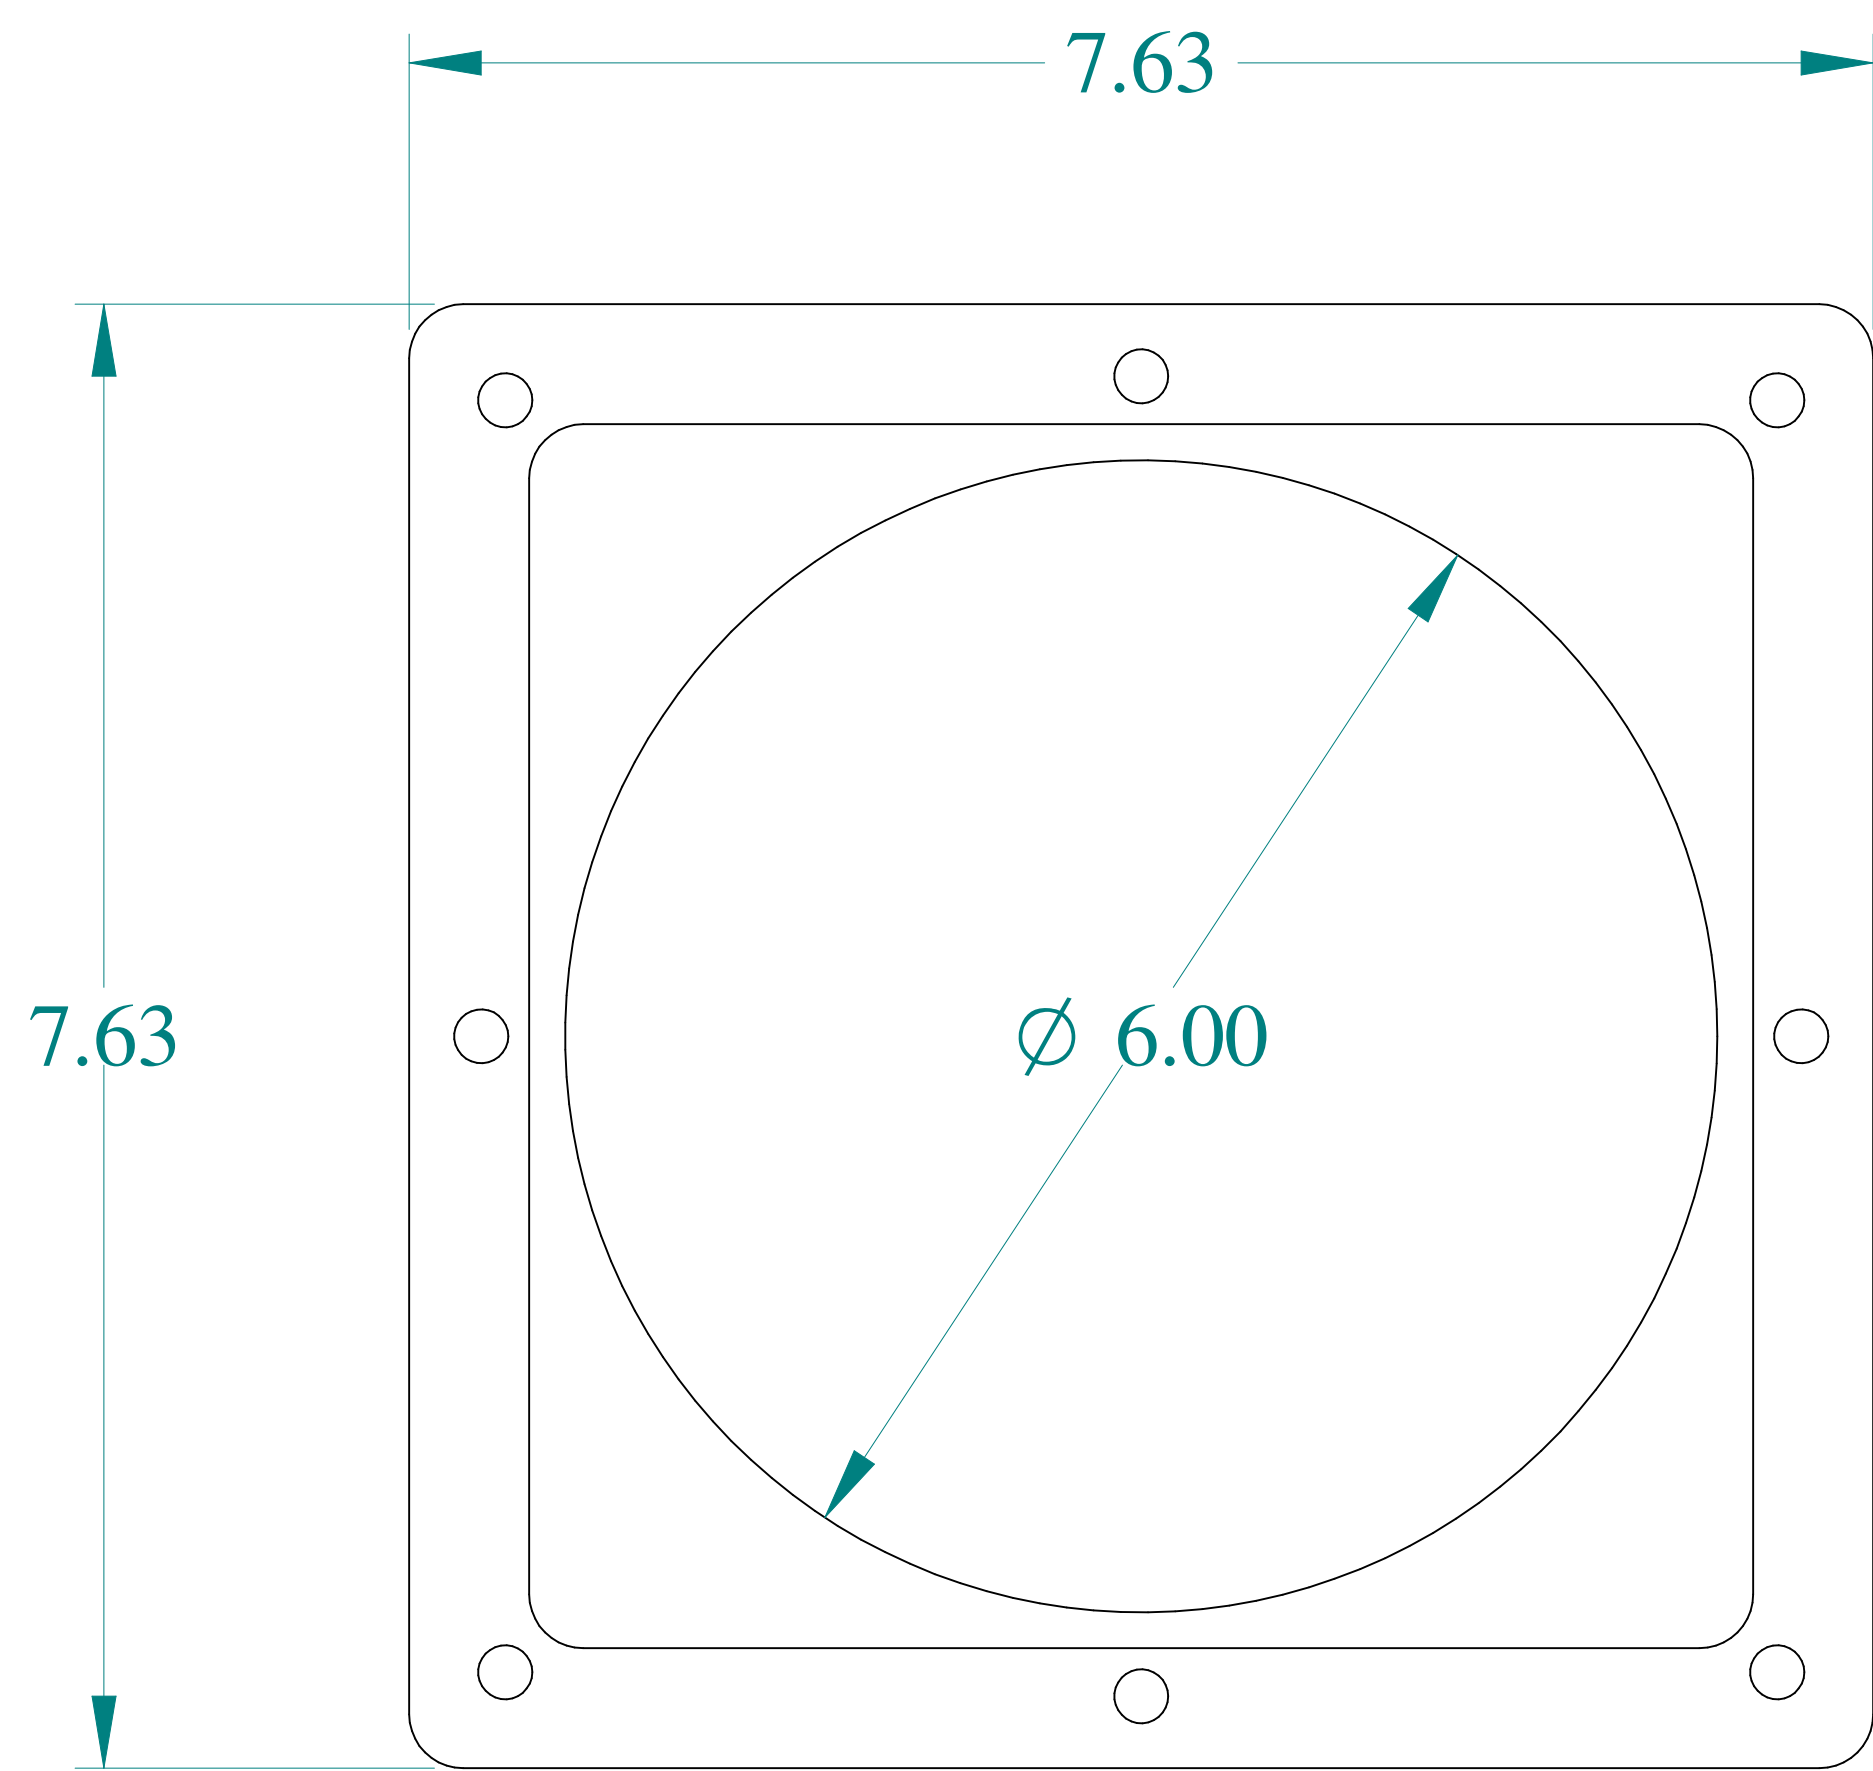

TOP VIEW

ISOMETRIC VIEWS

SIDE VIEW

FRONT VIEW

SIDE VIEW

Data subject to change without notice.

Part # : 1485DFF

Date : Mar. 24, 2019