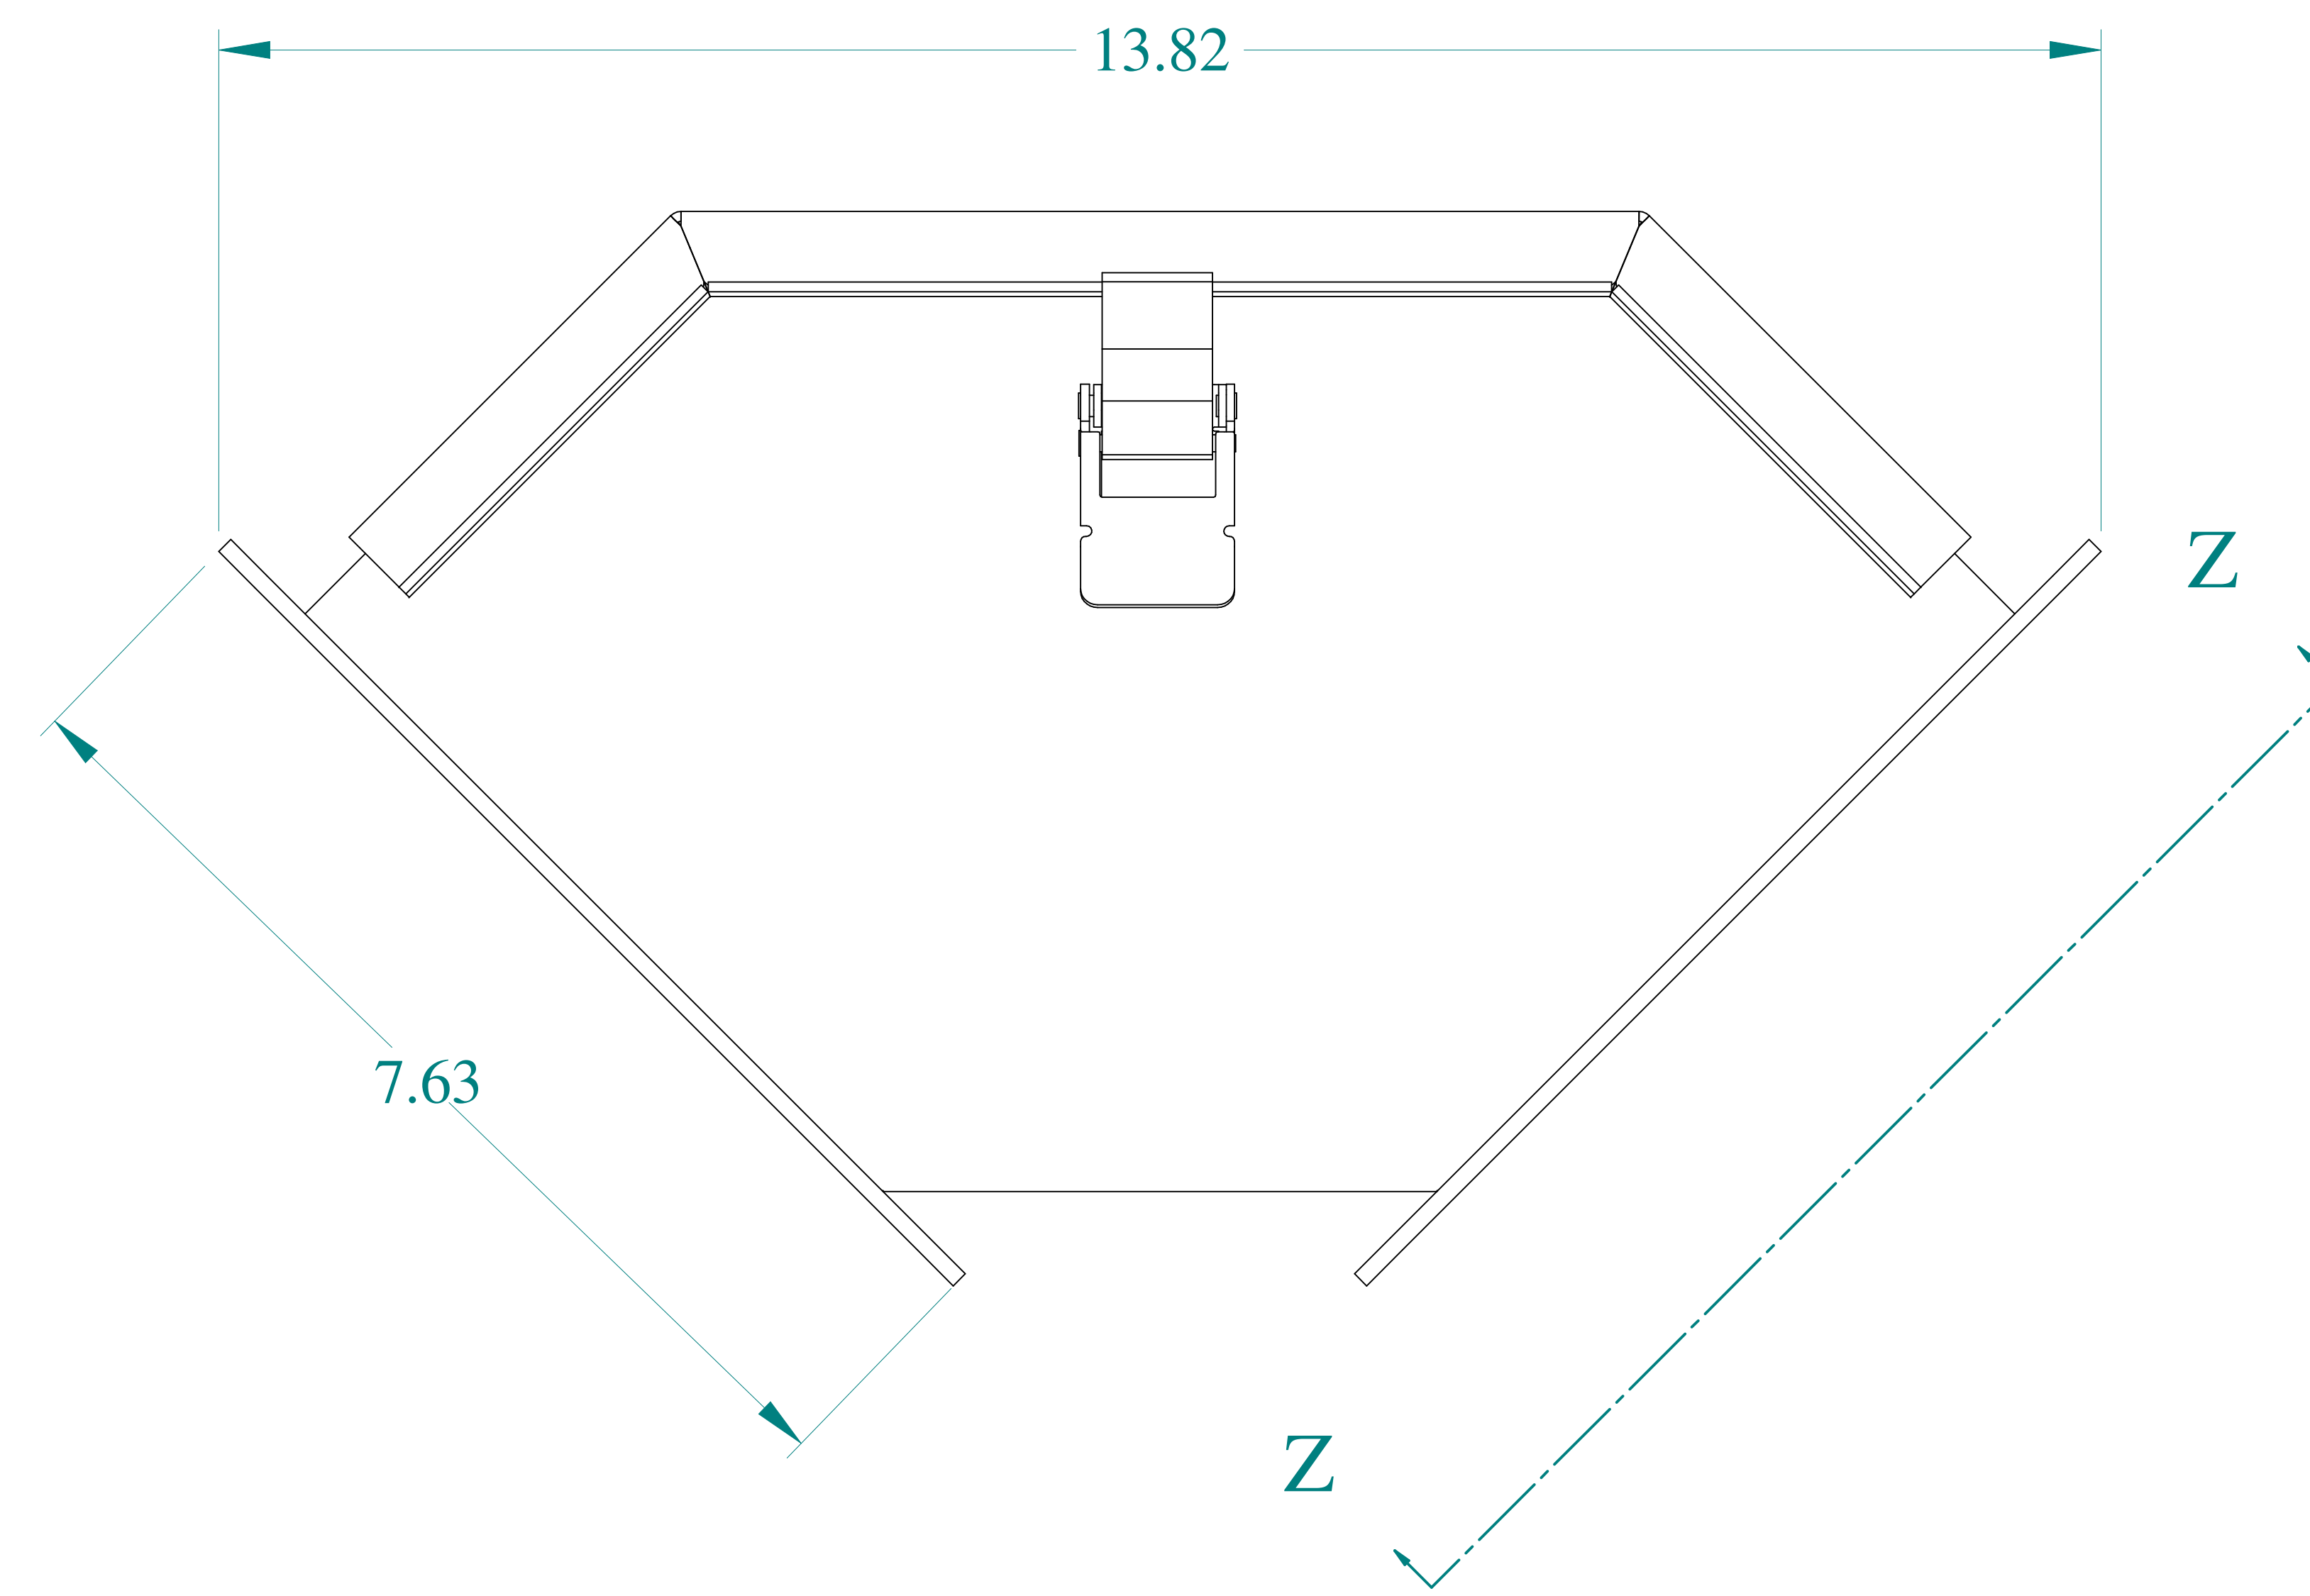

TOP VIEW

ISOMETRIC VIEWS

SIDE VIEW

FRONT VIEW

VIEW Z-Z

BACK VIEW

BOTTOM VIEW

Data subject to change without notice.

Part #: 1485D9Q

Date: Mar. 24, 2019

Link: [www.hammg.com/1485D9Q](http://www.hammg.com/1485D9Q)