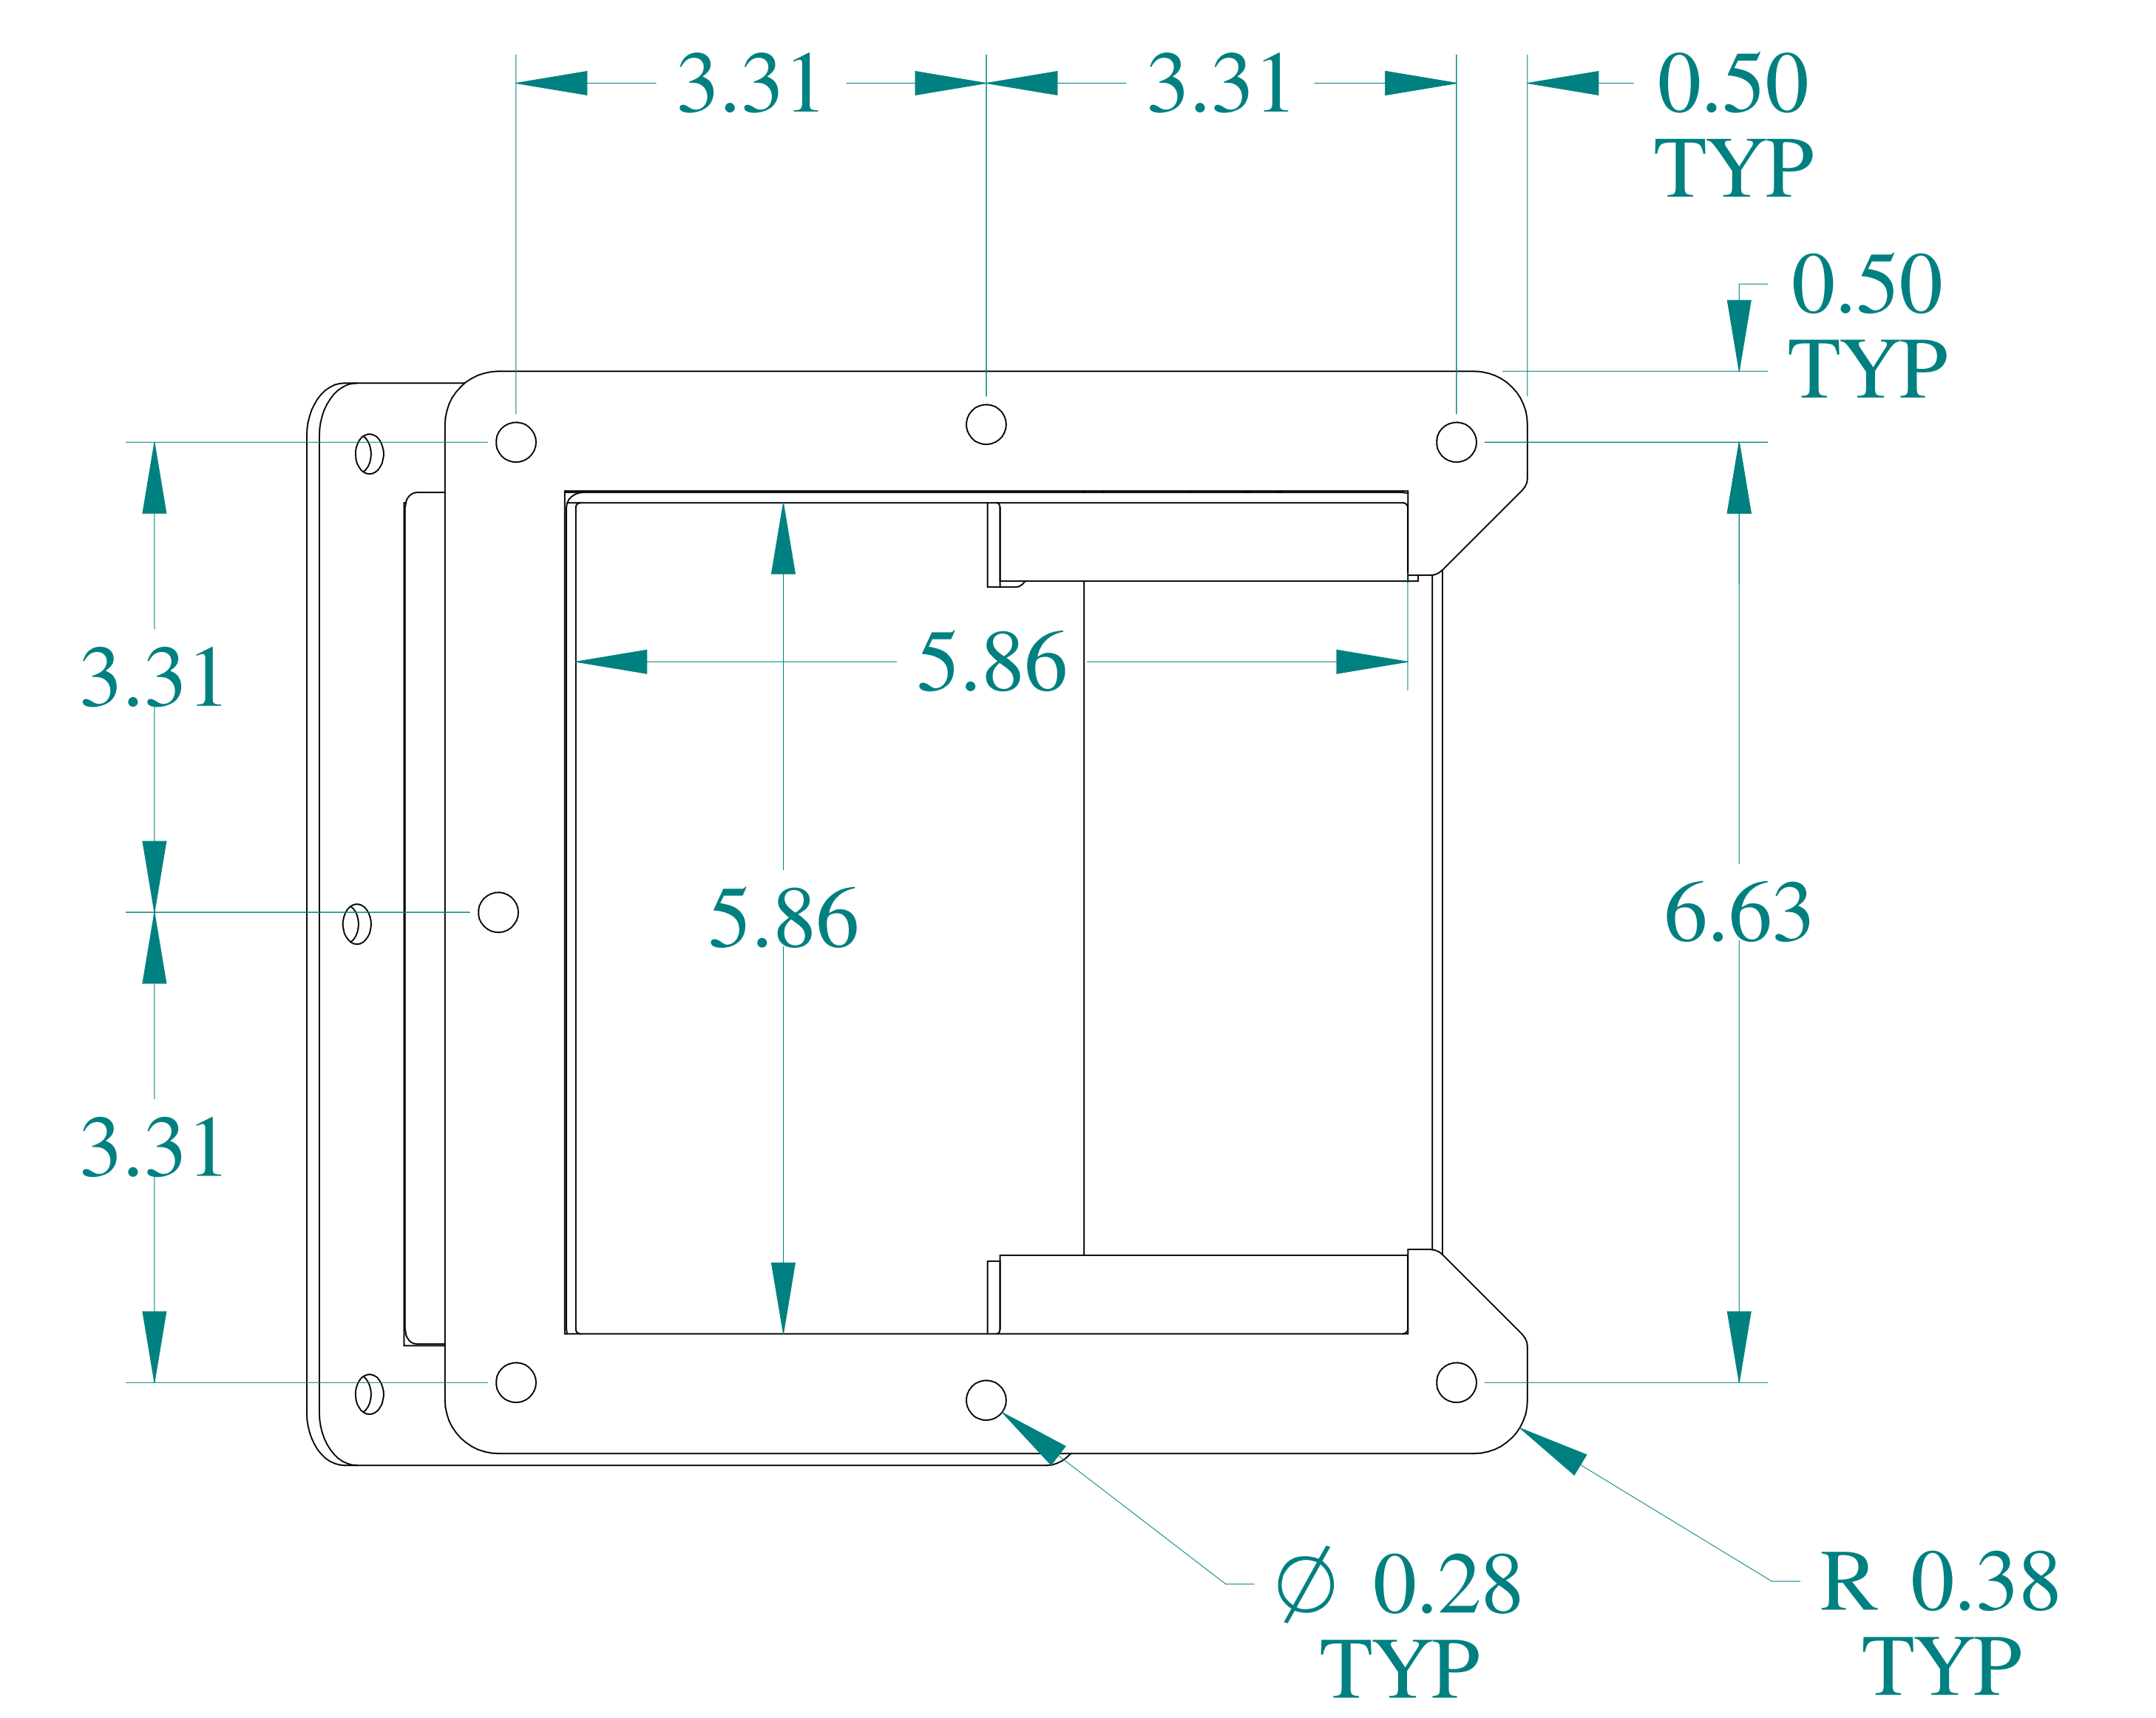

TOP VIEW

ISOMETRIC VIEWS

BACK VIEW

SIDE VIEW

FRONT VIEW

VIEW Z-Z

BOTTOM VIEW

**HAMMOND
MANUFACTURING**[®]

www.hammondmfg.com

Data subject to change without notice.

Part #: 1485D4Q Date: Mar. 24, 2019

Link:www.hammg.com/1485D4Q