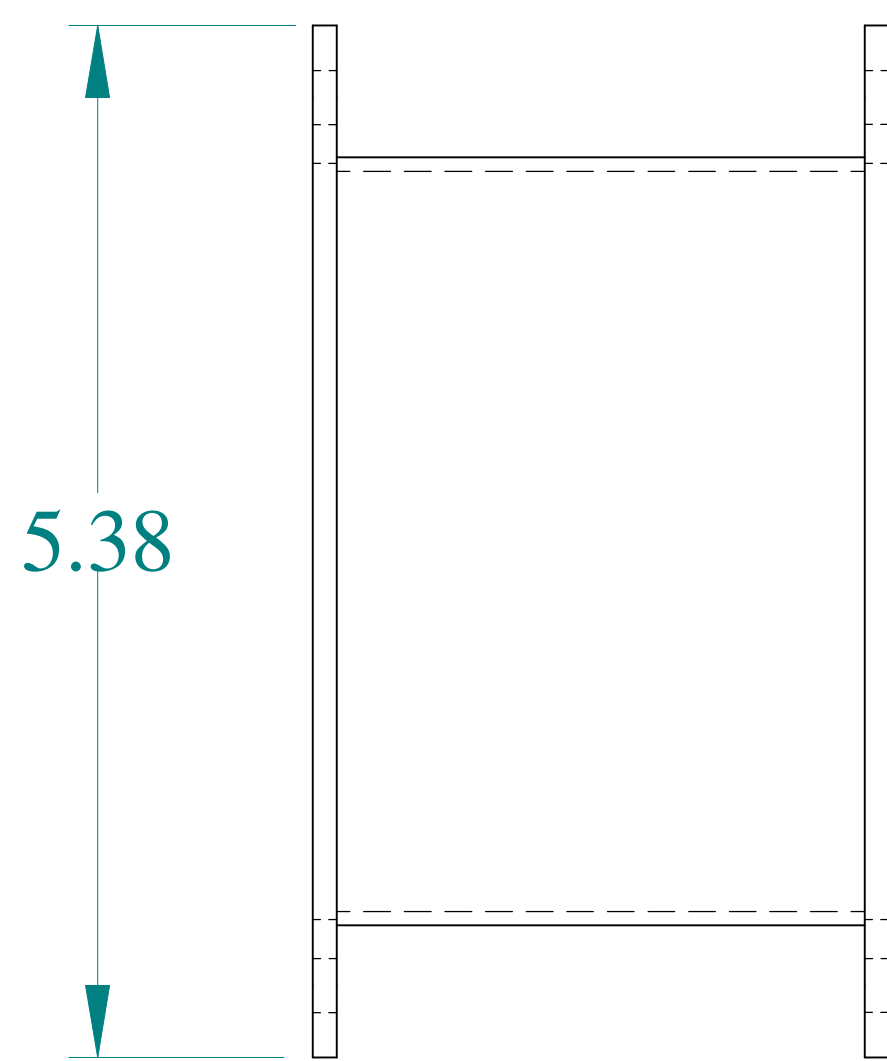

TOP VIEW

ISOMETRIC VIEWS

SIDE VIEW

FRONT VIEW

SIDE VIEW

BOTTOM VIEW

HAMMOND MANUFACTURING®

www.hammondmfg.com

Data subject to change without notice.

Part #: 1485CM3

Date: Mar. 24, 2019

[Link:www.hammg.com/1485CM3](http://www.hammg.com/1485CM3)