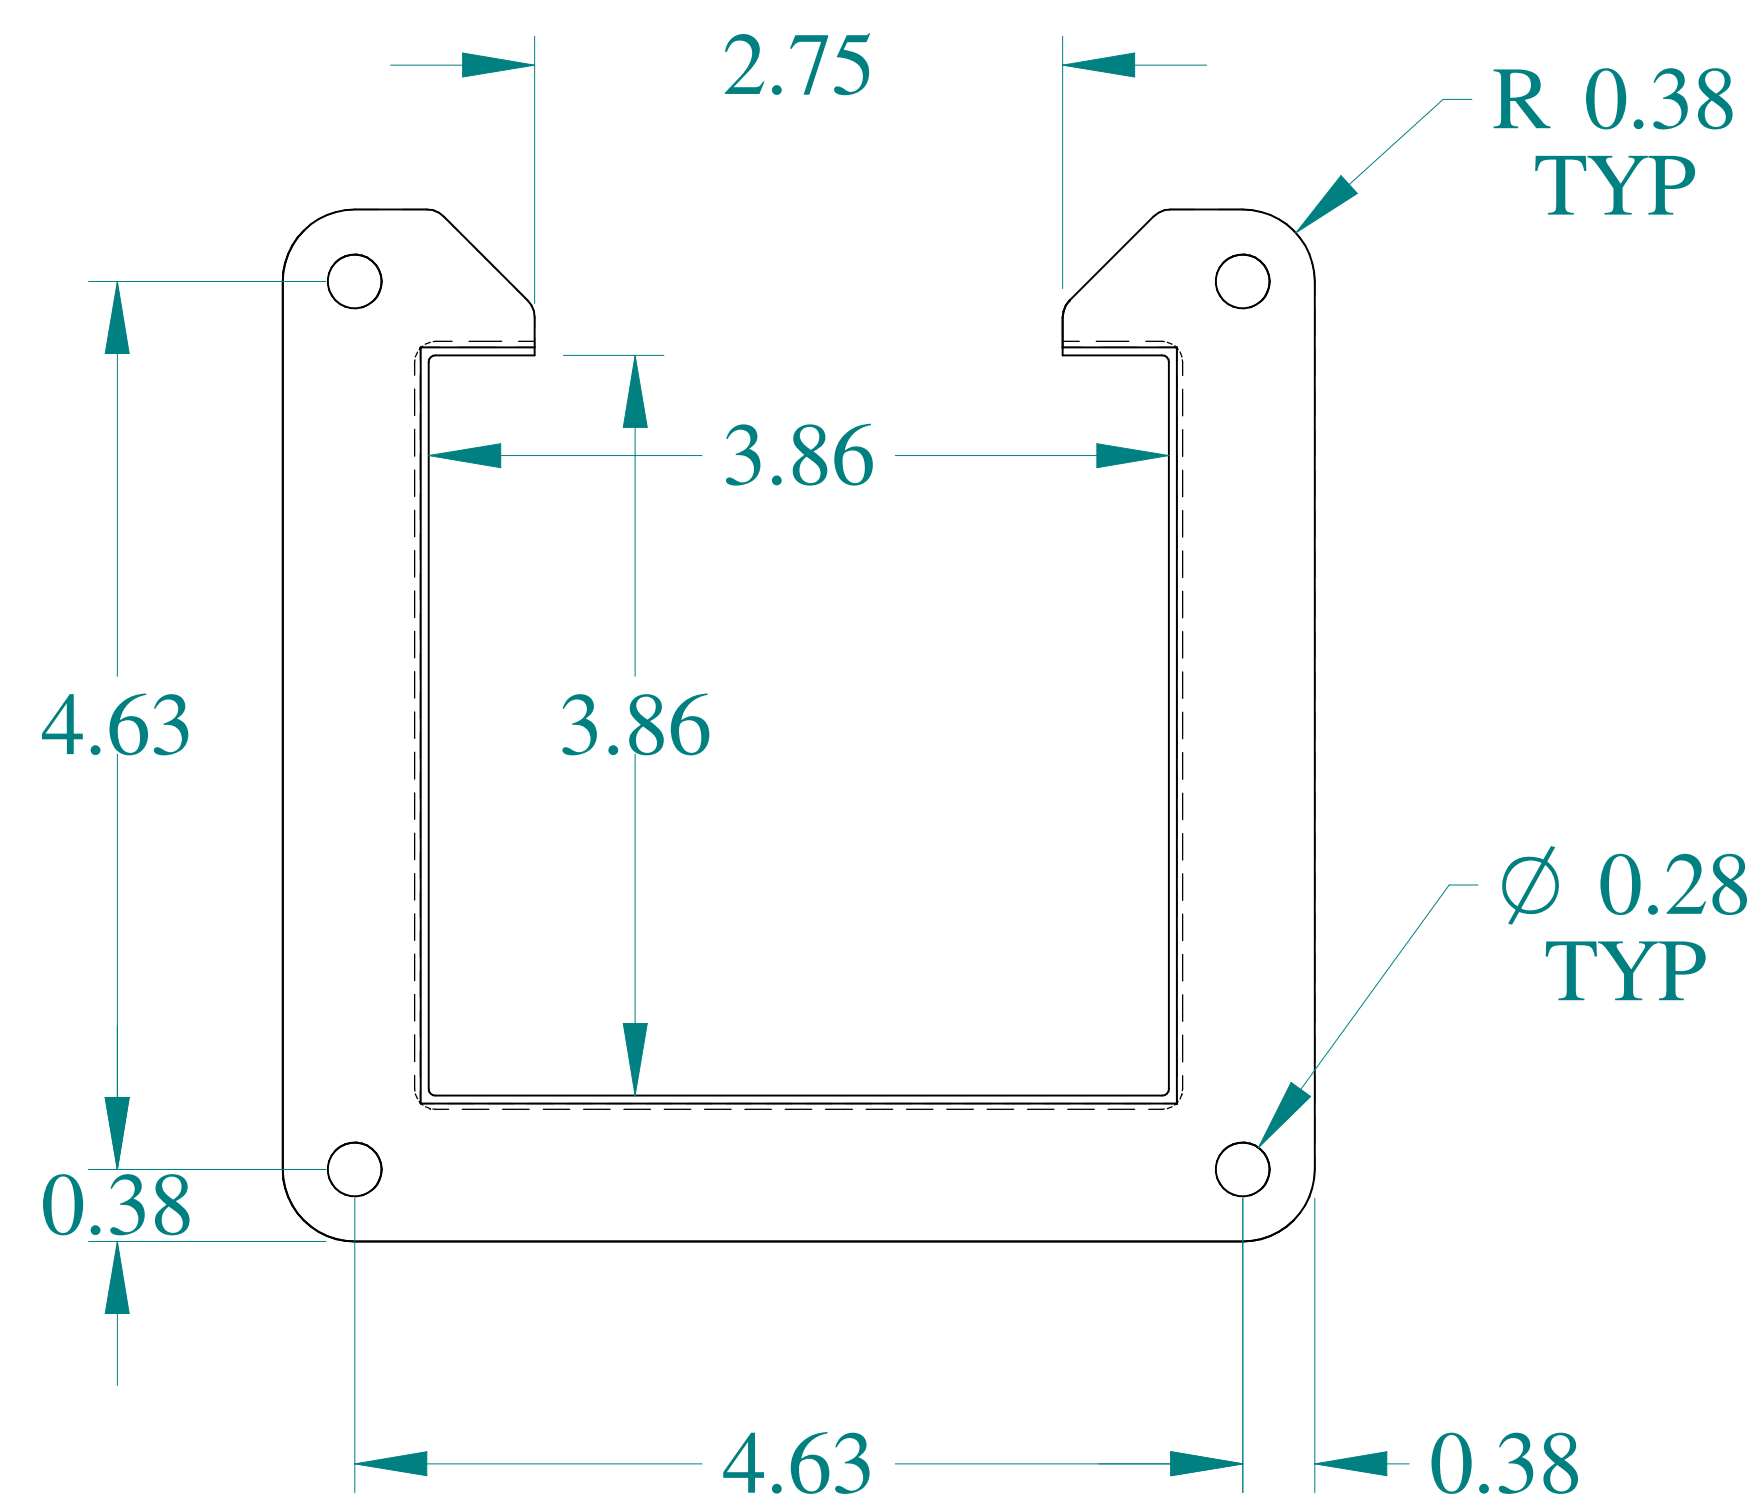

TOP VIEW

ISOMETRIC VIEWS

SIDE VIEW

FRONT VIEW

SIDE VIEW

BOTTOM VIEW

HAMMOND MANUFACTURING®

www.hammondmfg.com

Data subject to change without notice.

Part #: 1485CM3

Date: Mar. 24, 2019

[Link:www.hammg.com/1485CM3](http://www.hammg.com/1485CM3)