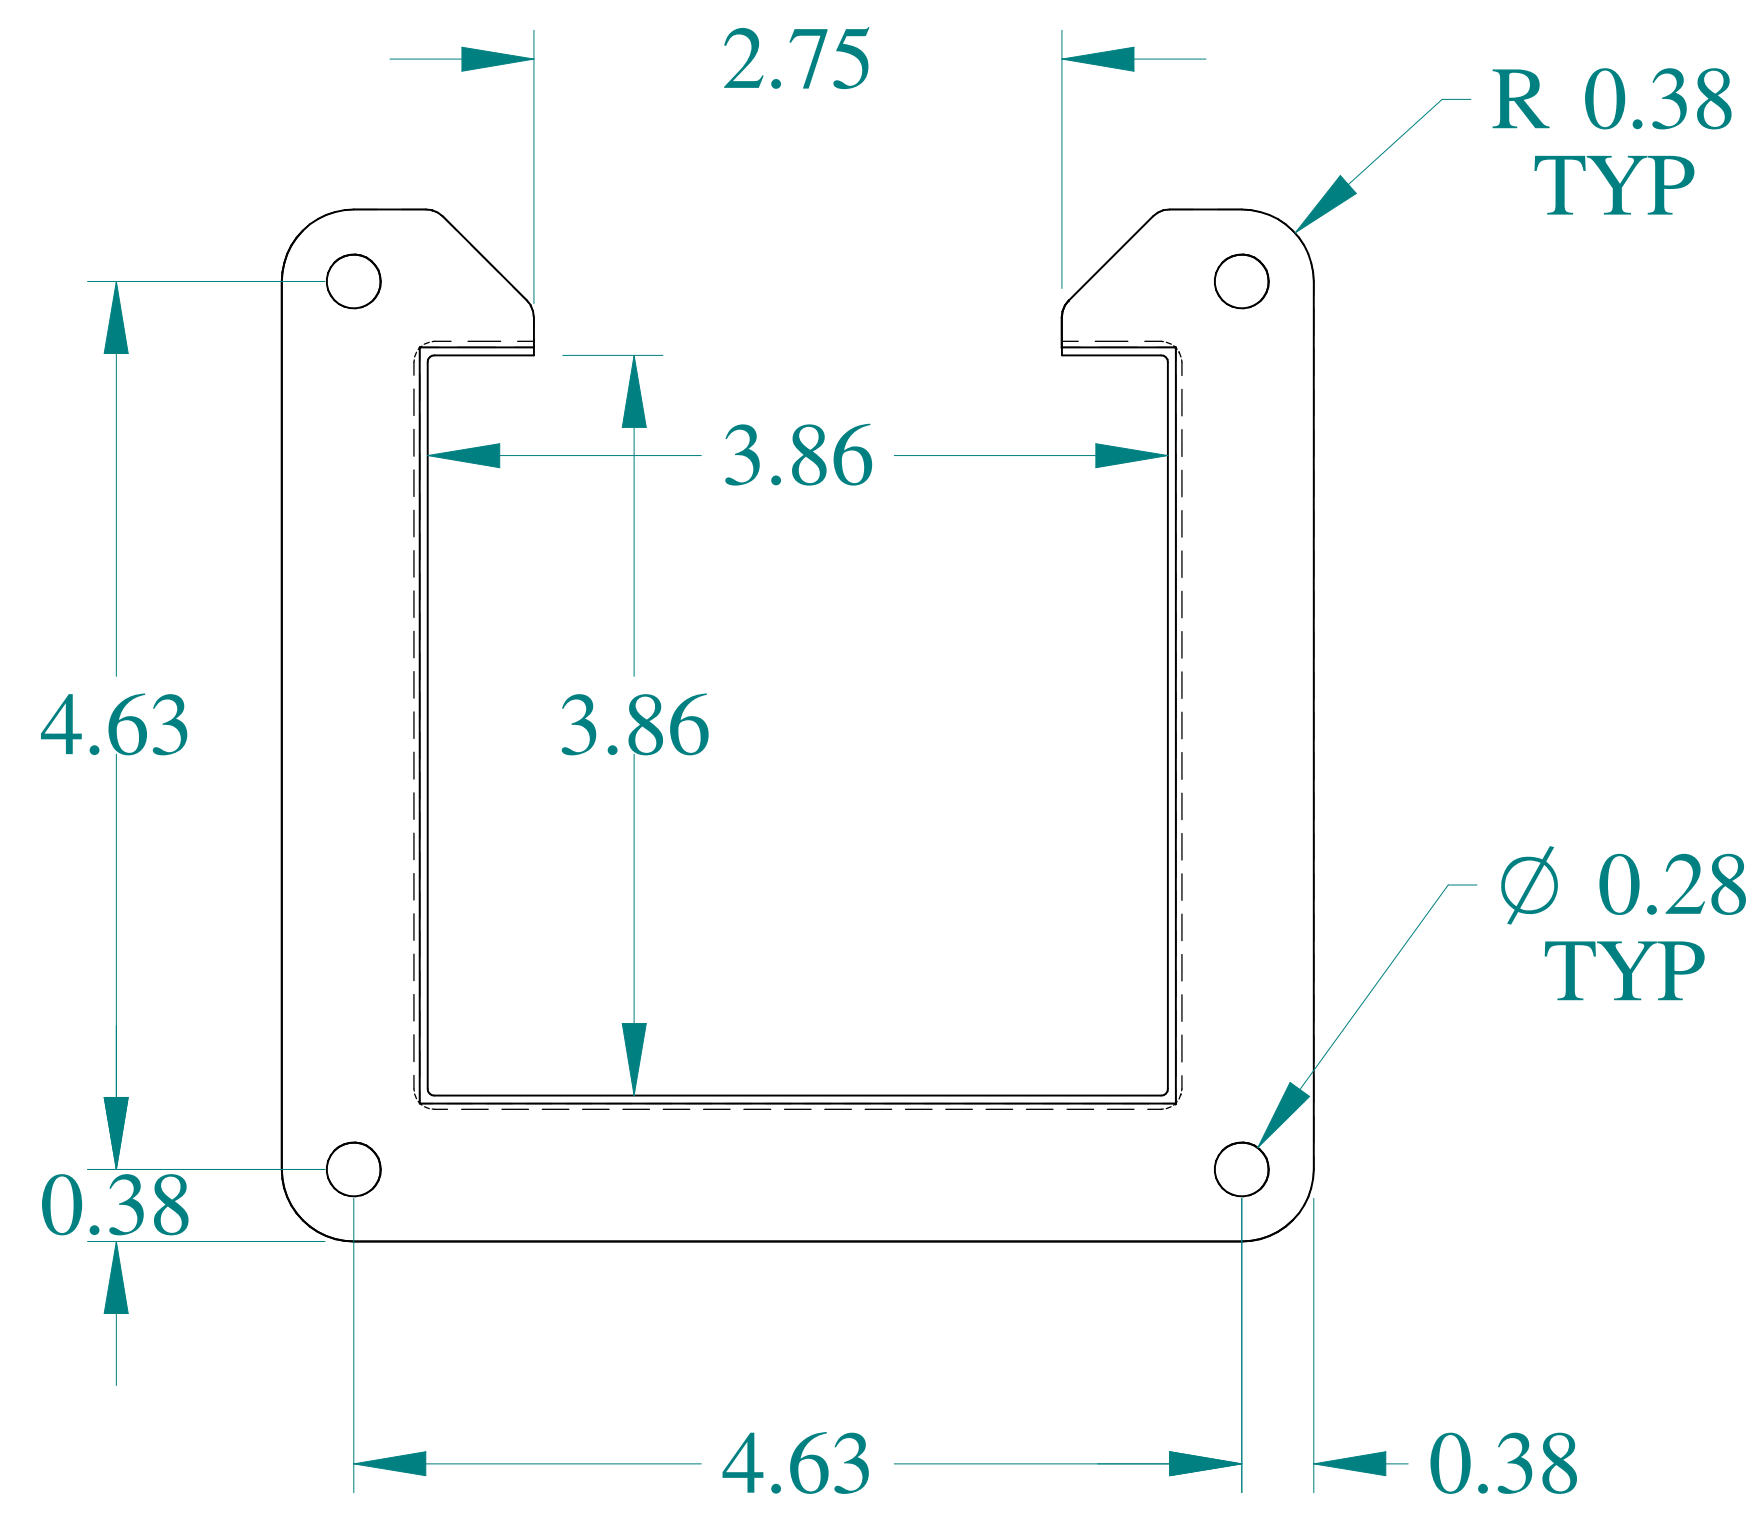

TOP VIEW

ISOMETRIC VIEWS

SIDE VIEW

FRONT VIEW

SIDE VIEW

BOTTOM VIEW

Data subject to change without notice.

Part #: 1485CM2