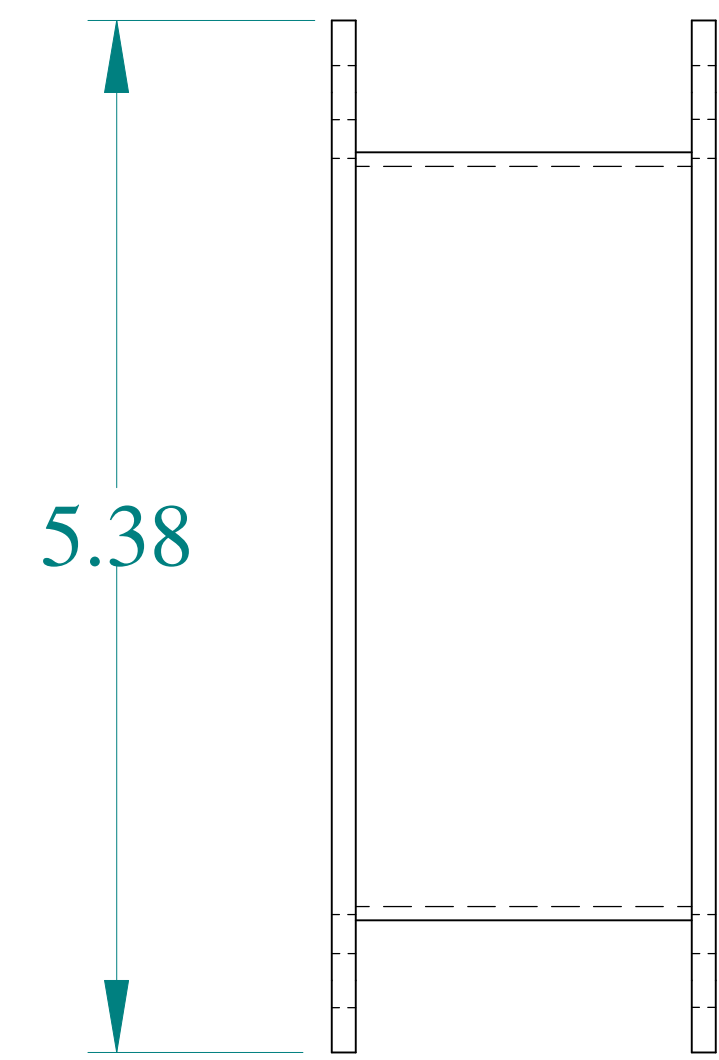

TOP VIEW

ISOMETRIC VIEWS

SIDE VIEW

FRONT VIEW

SIDE VIEW

BOTTOM VIEW

Data subject to change without notice.

Part #: 1485CM2