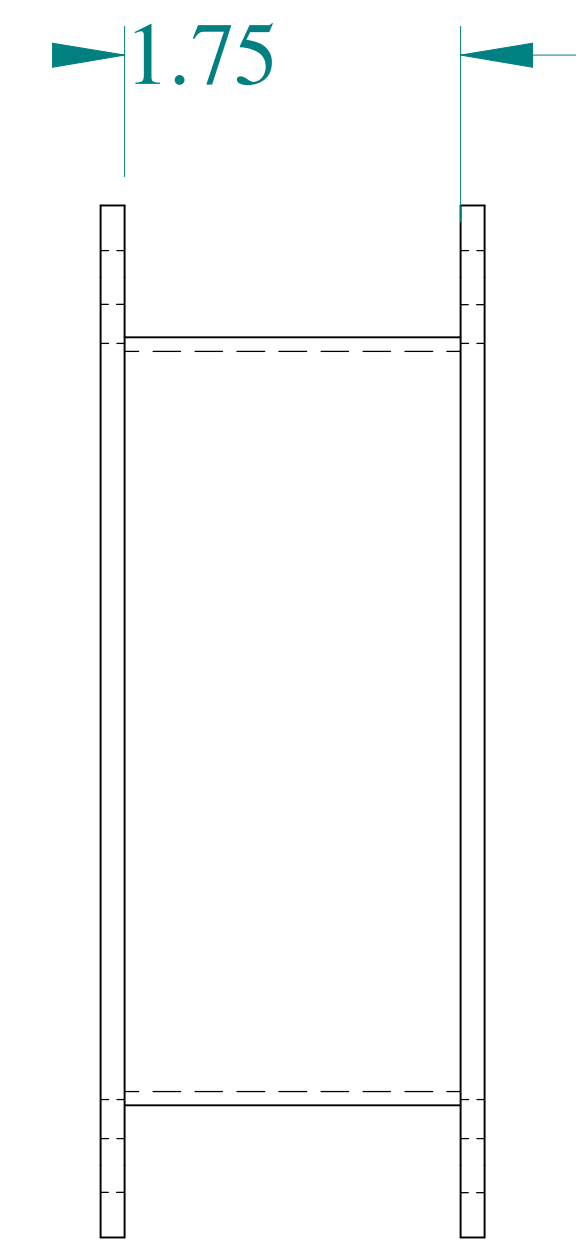

TOP VIEW

ISOMETRIC VIEWS

SIDE VIEW

FRONT VIEW

SIDE VIEW

BOTTOM VIEW

Data subject to change without notice.

Part #: 1485CM2