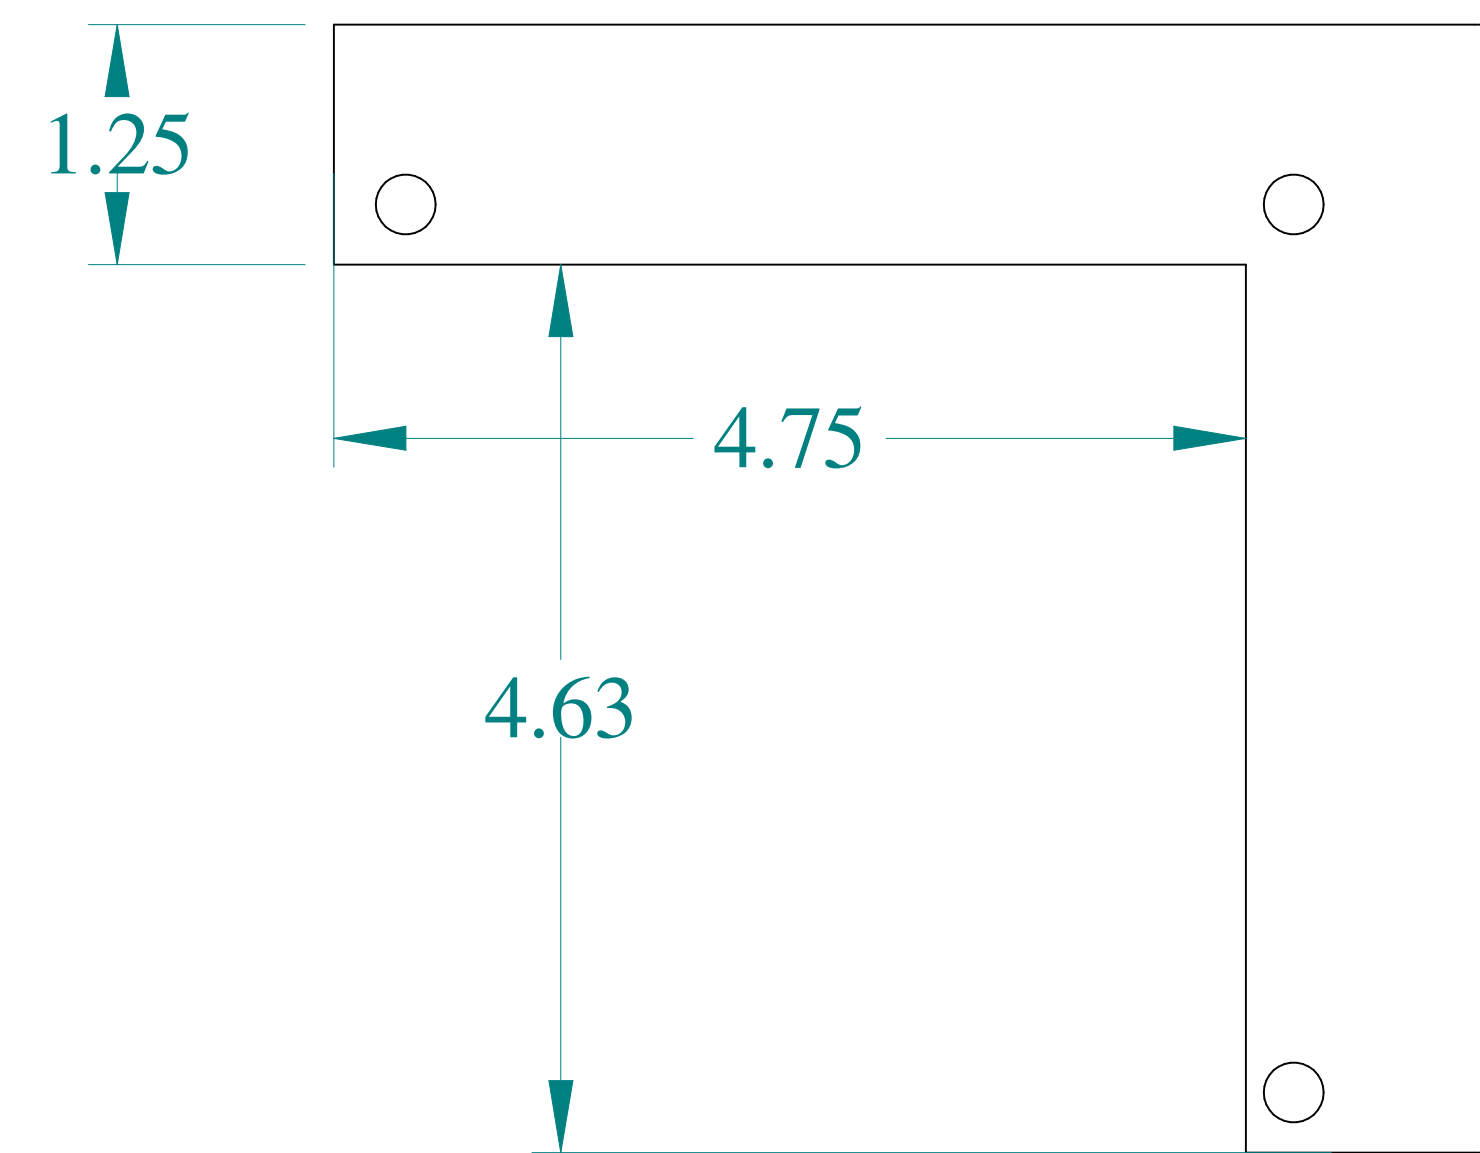

TOP VIEW

ISOMETRIC VIEWS

FRONT VIEW

SIDE VIEW

BACK VIEW

BOTTOM VIEW

Data subject to change without notice.

Part # : 1485CL2