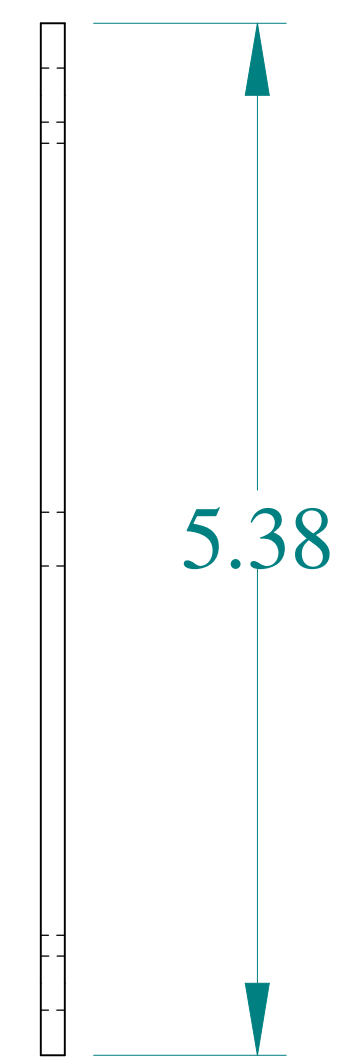

TOP VIEW

FRONT VIEW

SIDE VIEW

BACK VIEW

ISOMETRIC VIEWS

BOTTOM VIEW

HM **HAMMOND MANUFACTURING®**
W www.hammondmfg.com

Data subject to change without notice.

Part #: 1485CK

Date: Mar. 24, 2019

Link:www.hammfg.com/1485CK