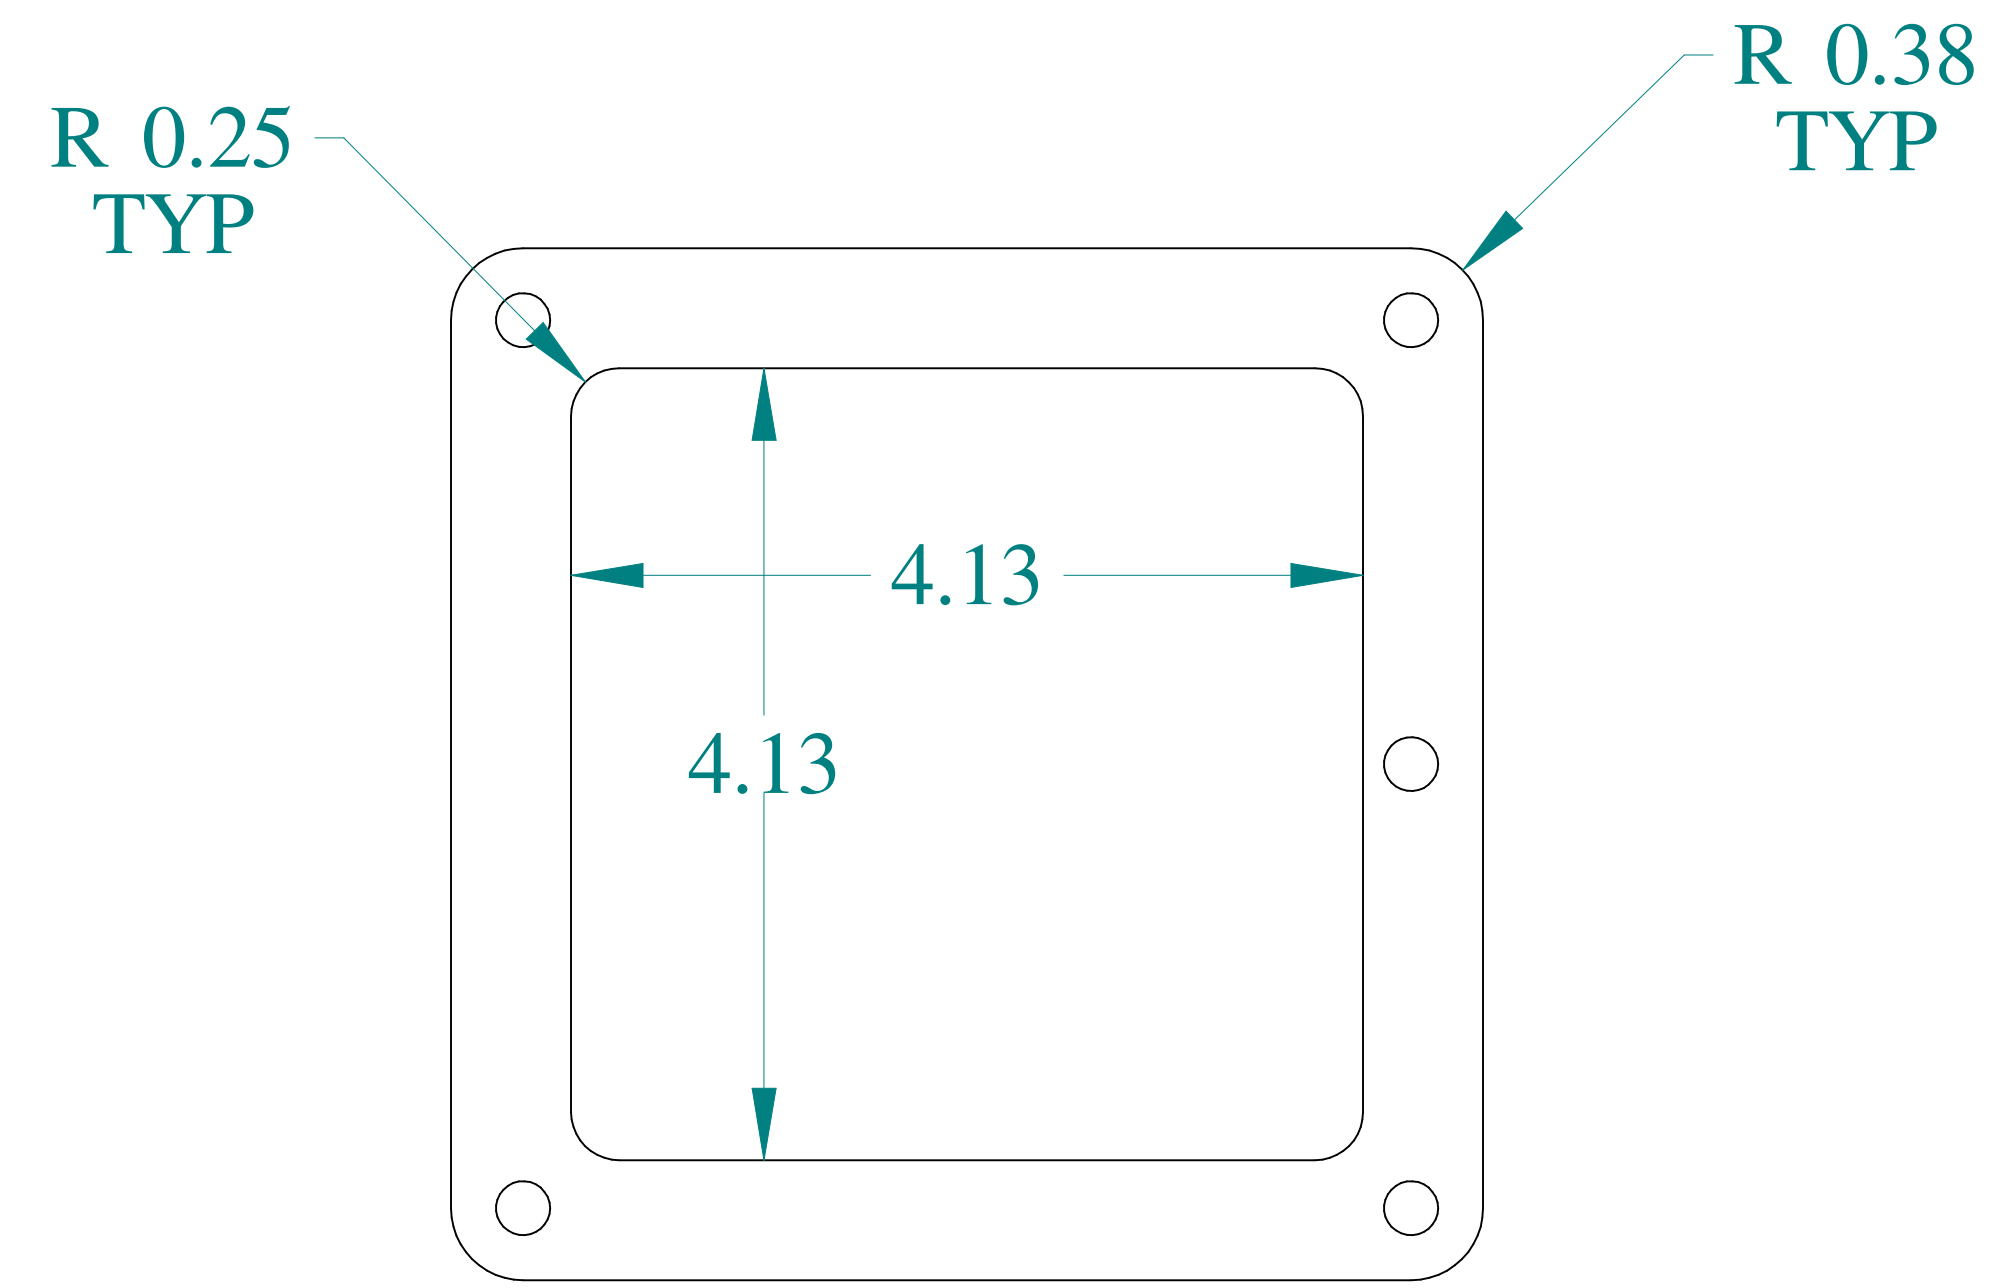

TOP VIEW

FRONT VIEW

SIDE VIEW

BACK VIEW

ISOMETRIC VIEWS

BOTTOM VIEW

HM **HAMMOND MANUFACTURING®**
W www.hammondmfg.com

Data subject to change without notice.

Part #: 1485CK

Date: Mar. 24, 2019

Link:www.hammfg.com/1485CK