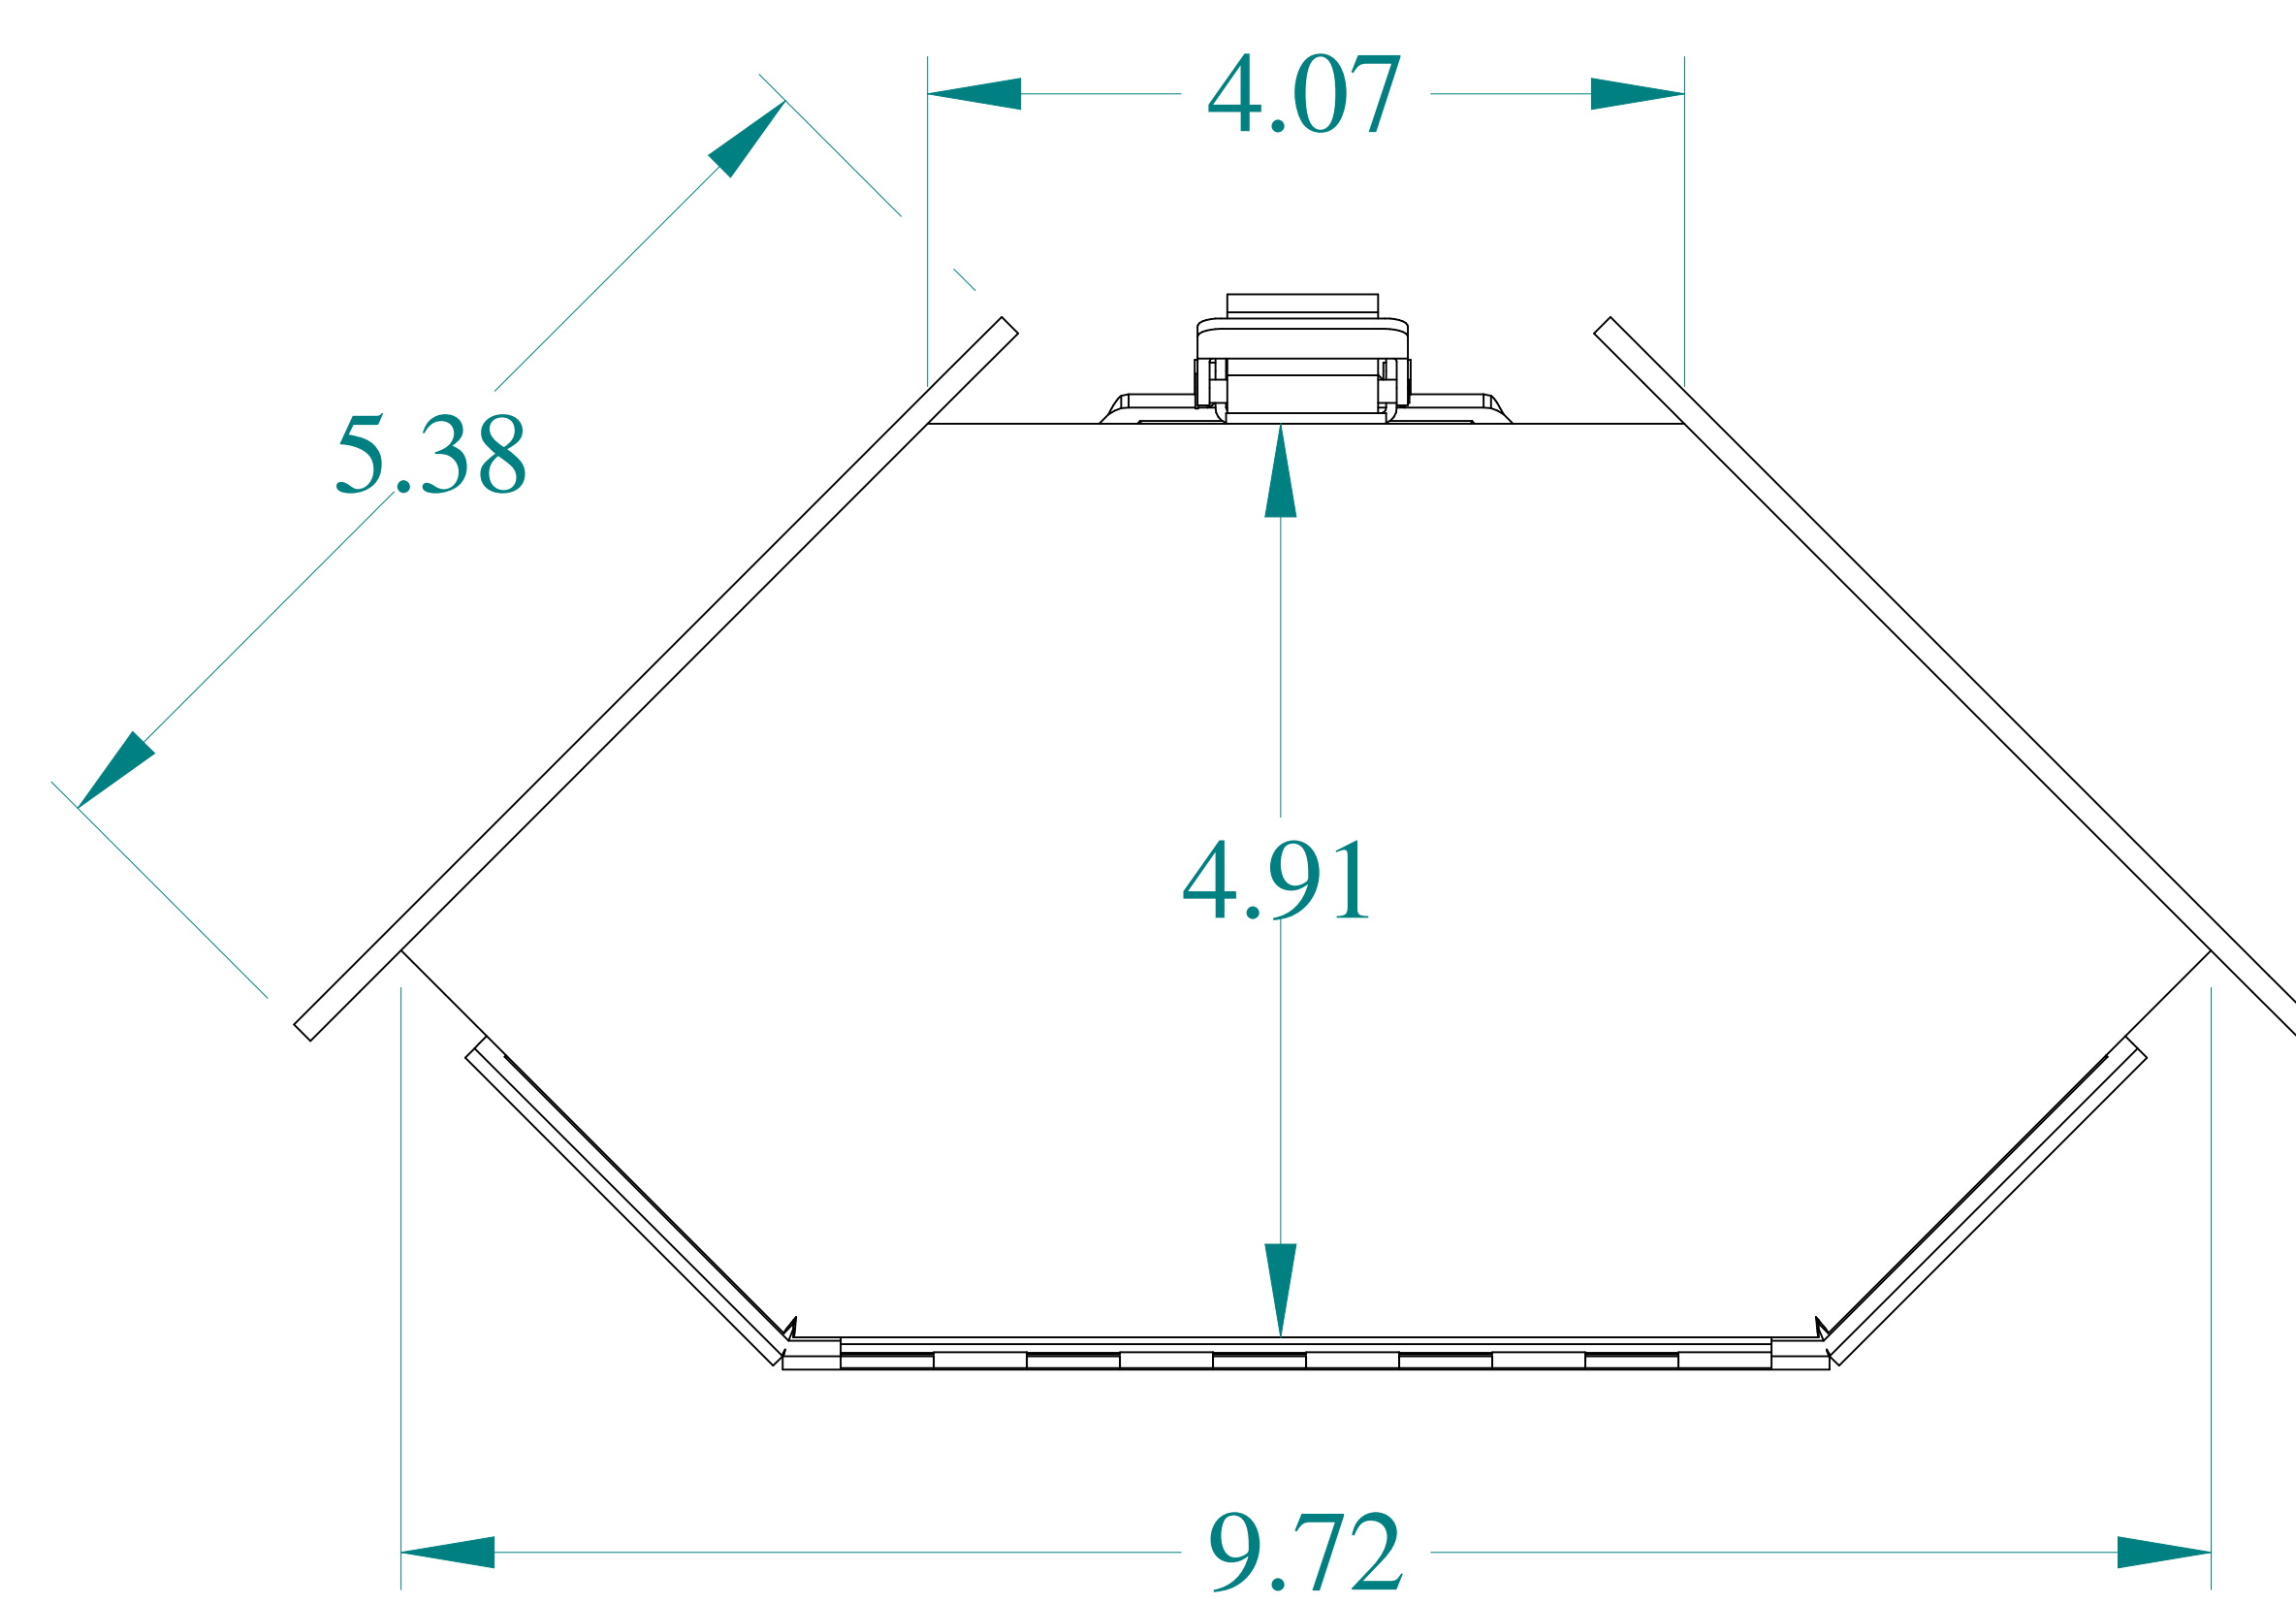

TOP VIEW

ISOMETRIC VIEWS

VIEW Z-Z

FRONT VIEW

SIDE VIEW

BACK VIEW

BOTTOM VIEW

Data subject to change without notice.

Part #: 1485C9N

Date: Mar. 24, 2019

Link: [www.hamdmfg.com/1485C9N](http://www.hamdmfg.com/1485C9N)