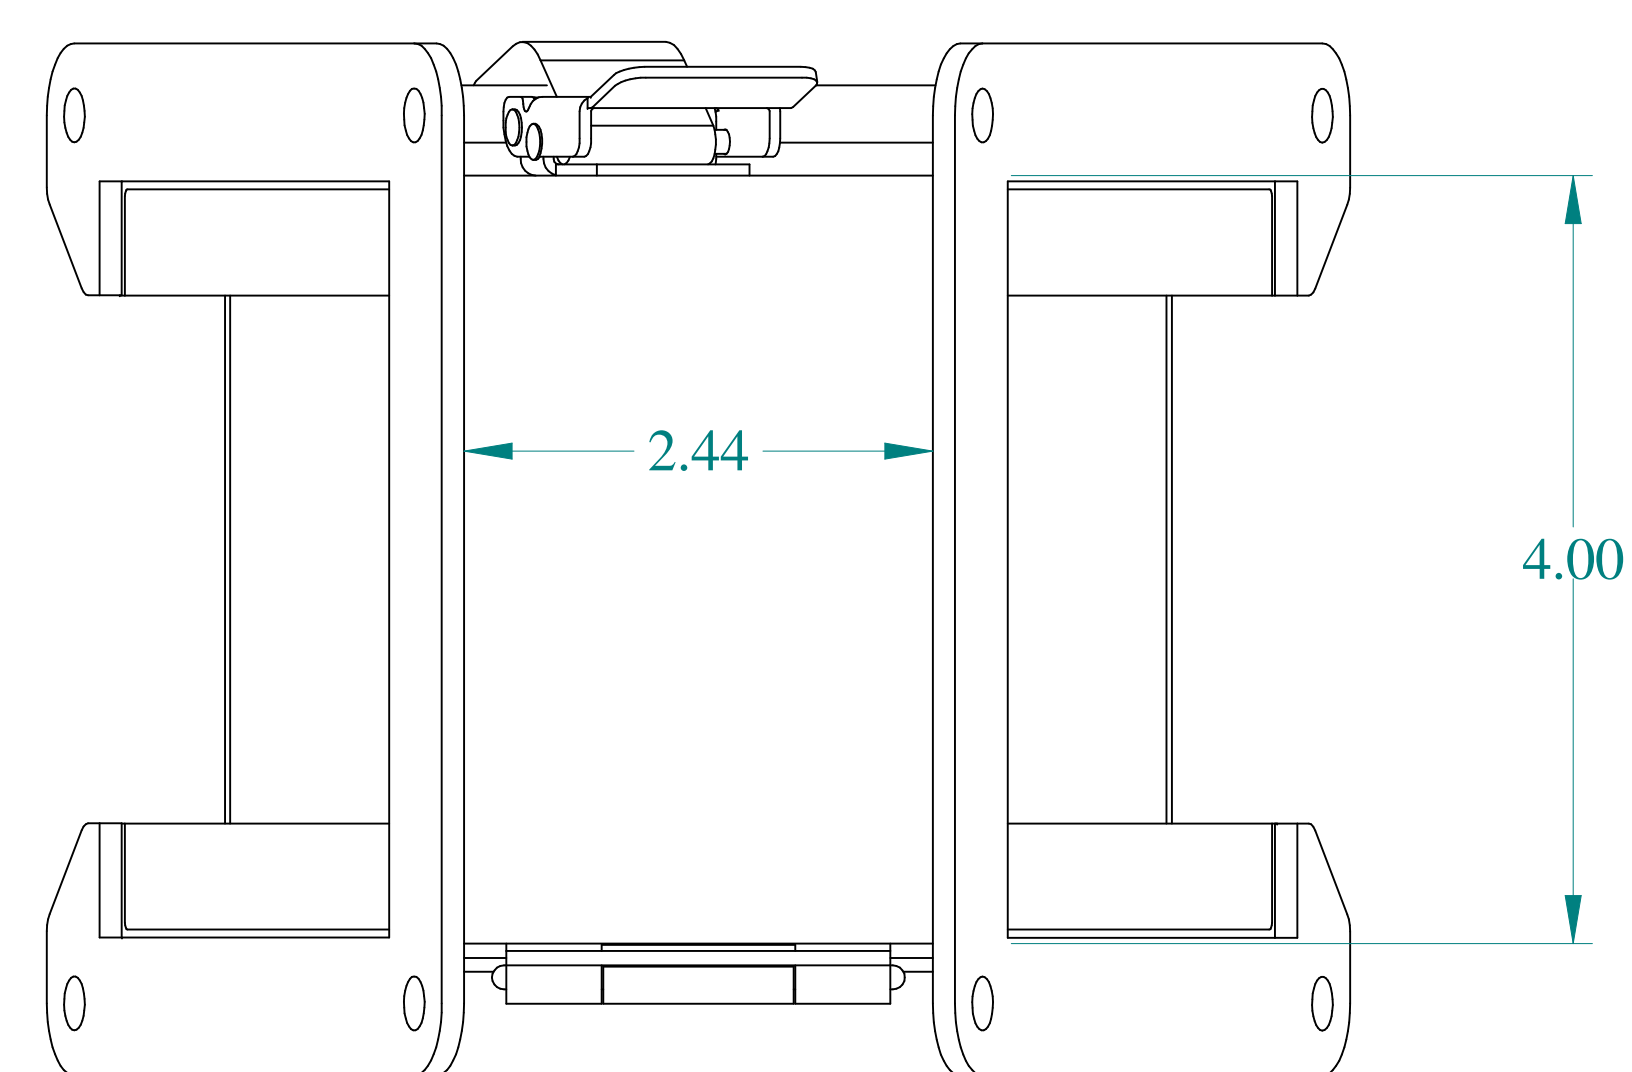

ISOMETRIC VIEWS

Data subject to change without notice.

Part #: 1485C4Q

Date: Mar. 24, 2019

Link: [www.hamdmfg.com/1485C4Q](http://www.hamdmfg.com/1485C4Q)