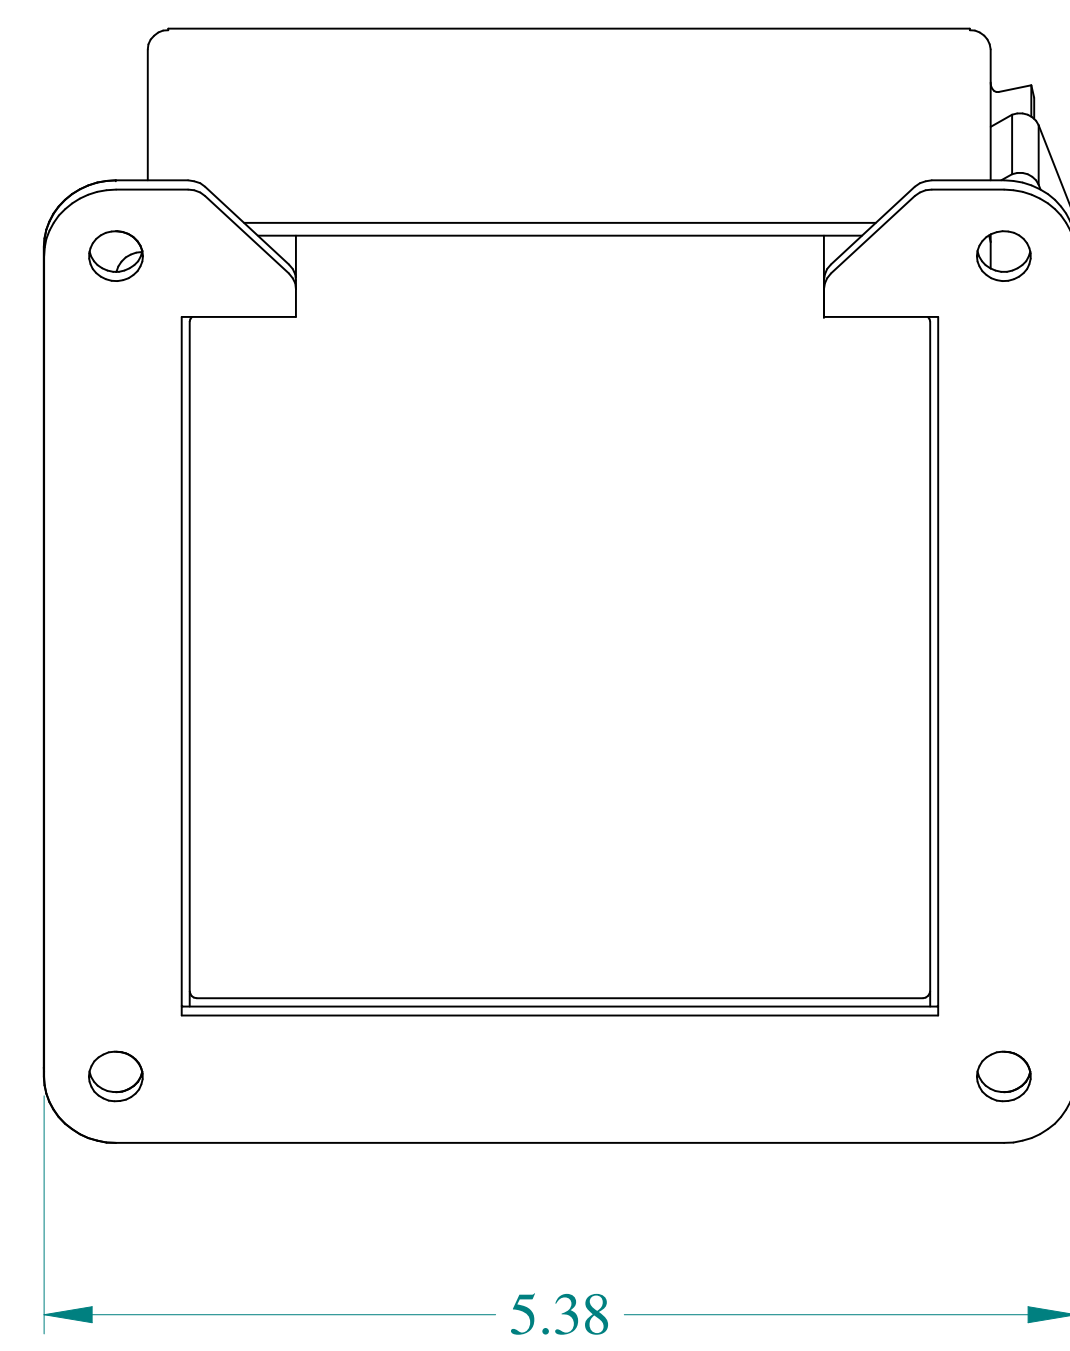

ISOMETRIC VIEWS

Data subject to change without notice.

Part #: 1485C4Q

Date: Mar. 24, 2019

Link: [www.hamdmfg.com/1485C4Q](http://www.hamdmfg.com/1485C4Q)