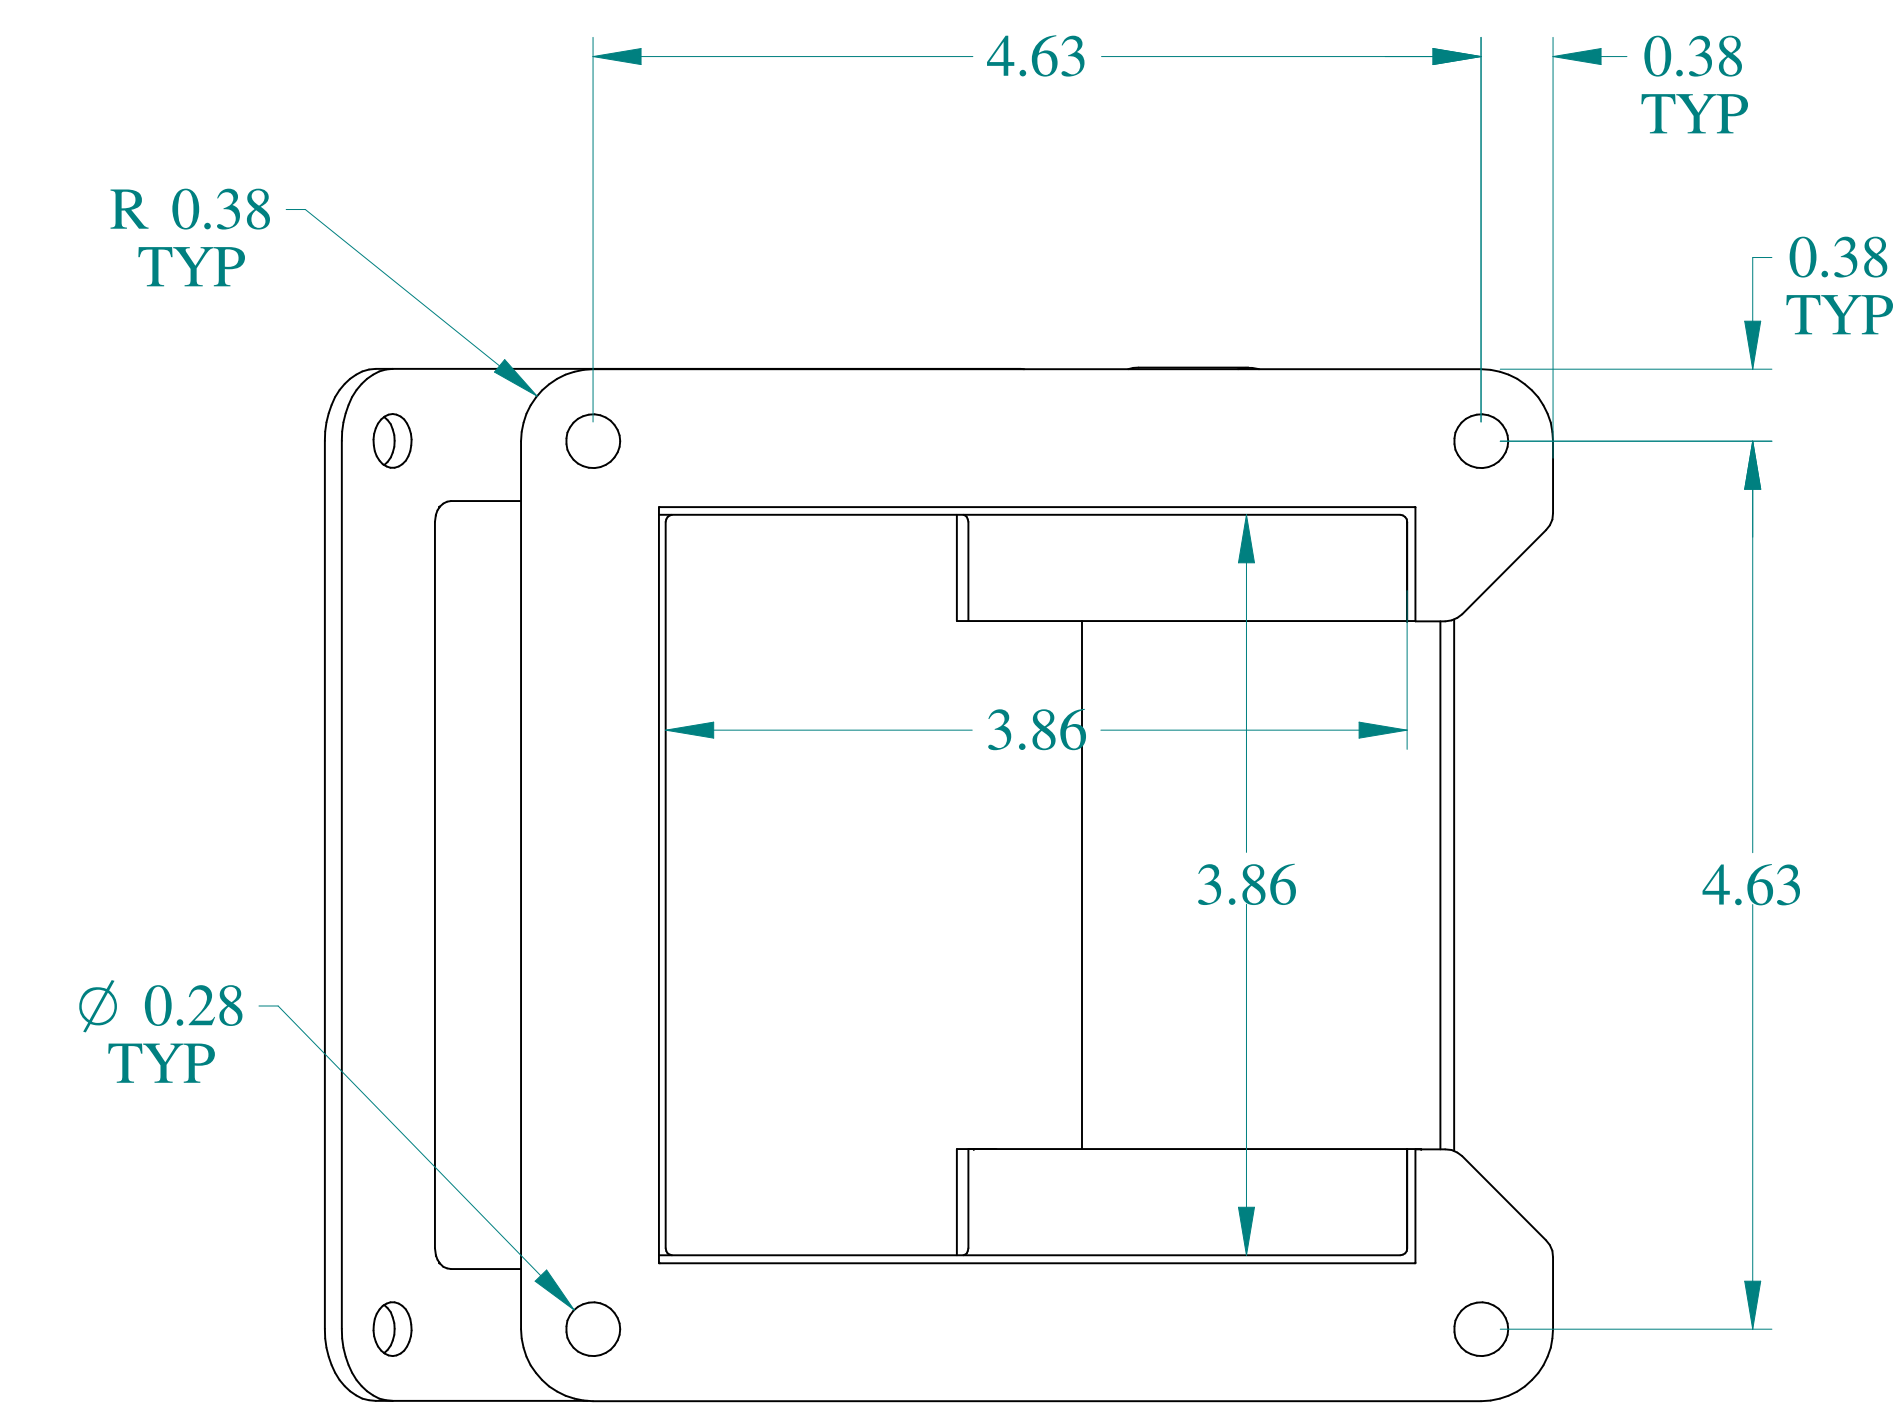

ISOMETRIC VIEWS

Data subject to change without notice.

Part #: 1485C4Q

Date: Mar. 24, 2019

Link: [www.hamdmfg.com/1485C4Q](http://www.hamdmfg.com/1485C4Q)