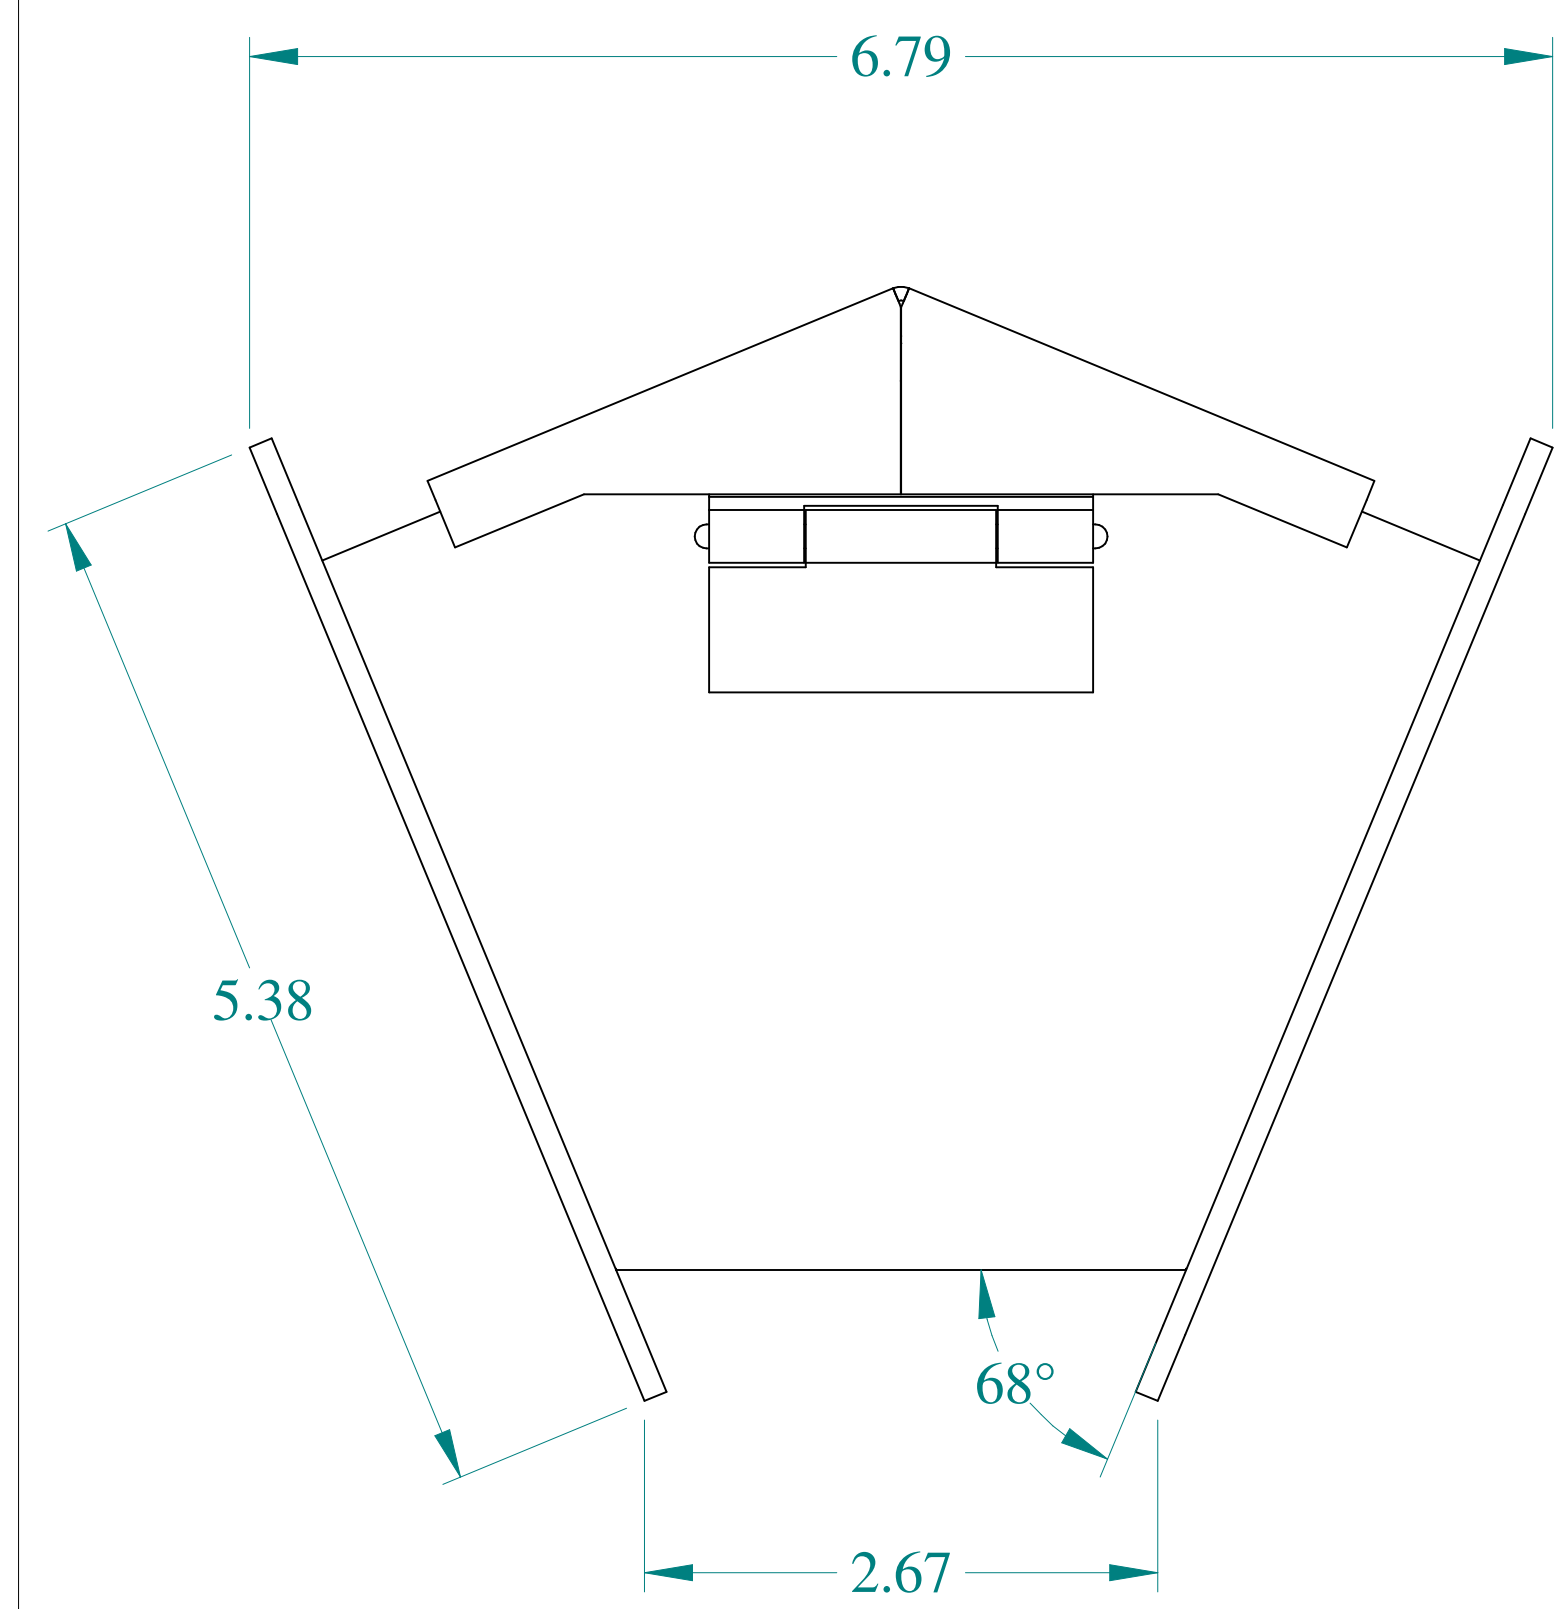

ISOMETRIC VIEWS

Data subject to change without notice.

Part #: 1485C4Q

Date: Mar. 24, 2019

Link: [www.hamdmfg.com/1485C4Q](http://www.hamdmfg.com/1485C4Q)