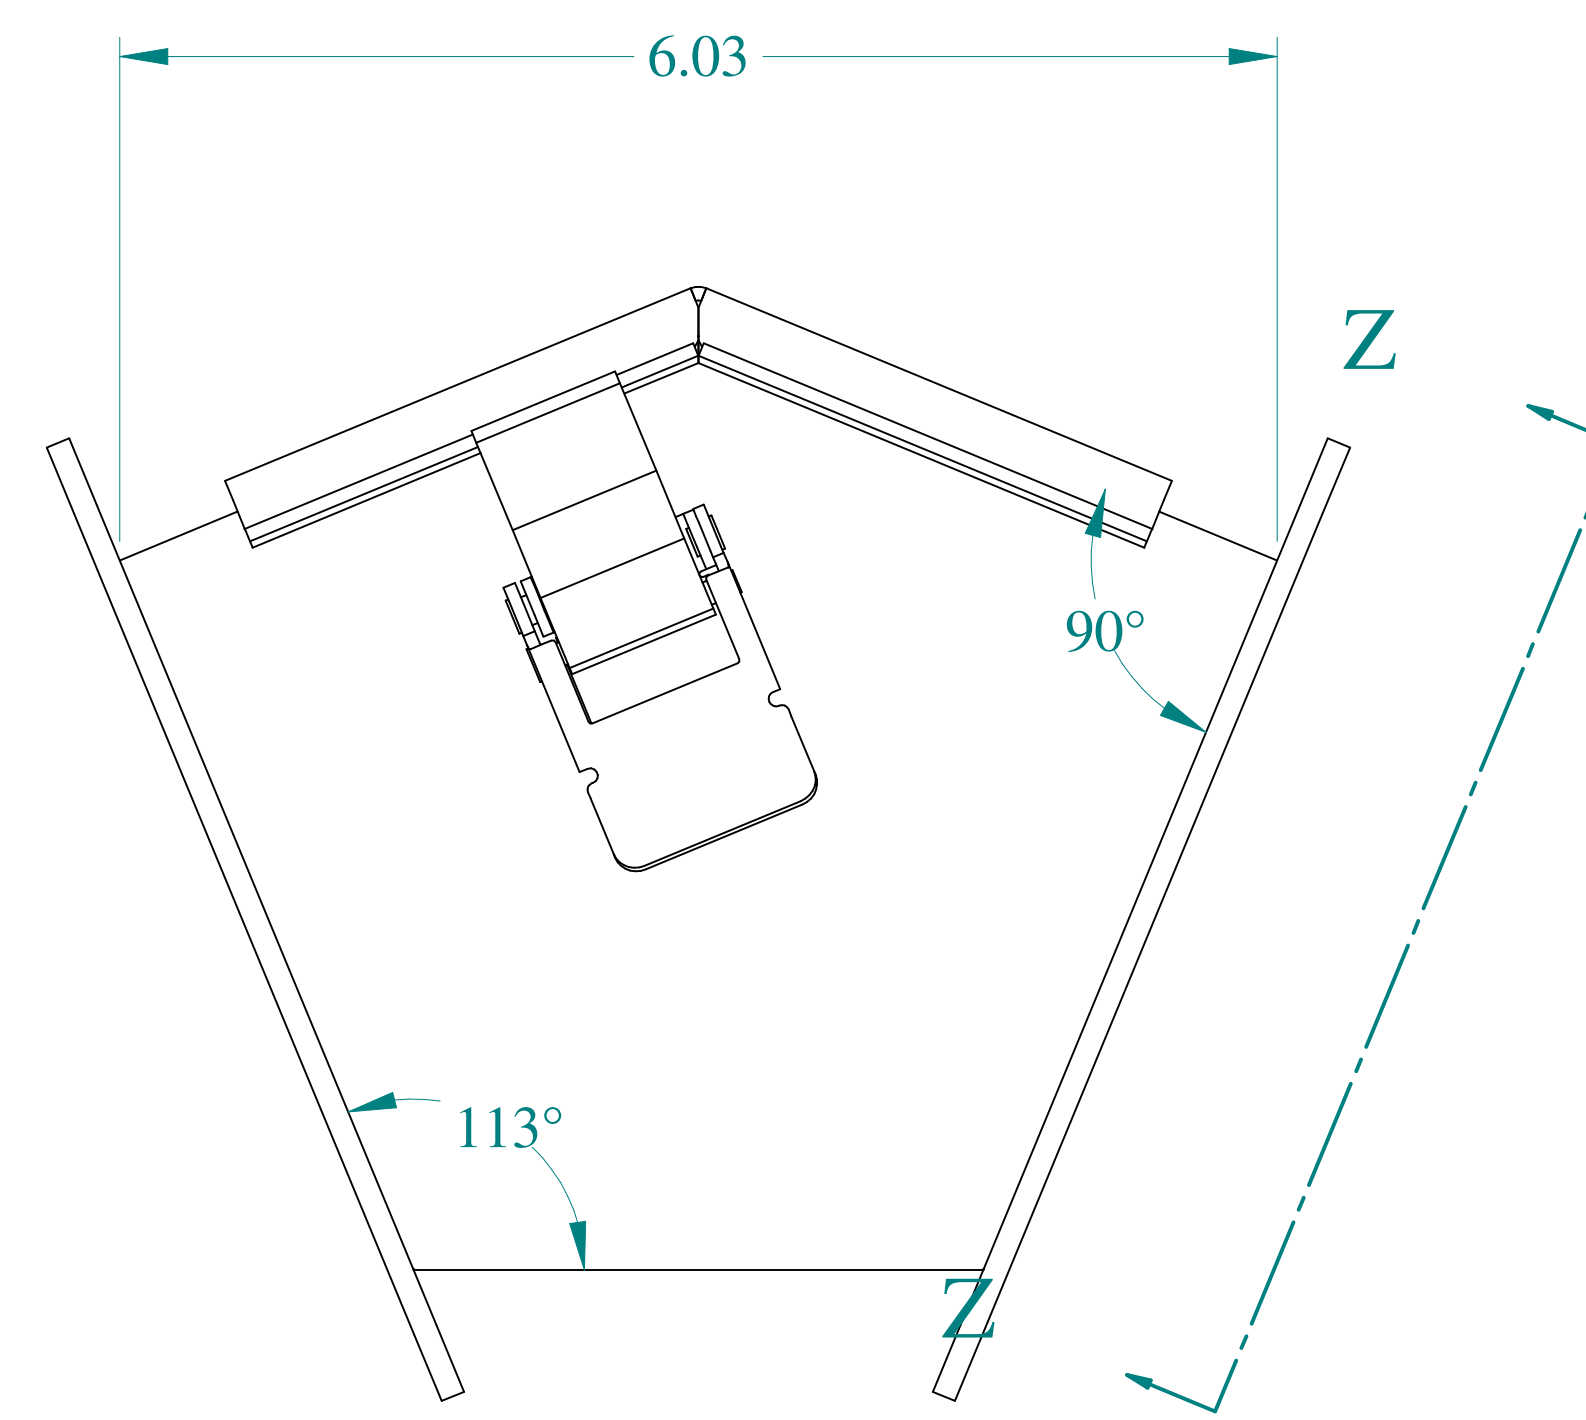

ISOMETRIC VIEWS

Data subject to change without notice.

Part #: 1485C4Q

Date: Mar. 24, 2019

Link: [www.hamdmfg.com/1485C4Q](http://www.hamdmfg.com/1485C4Q)