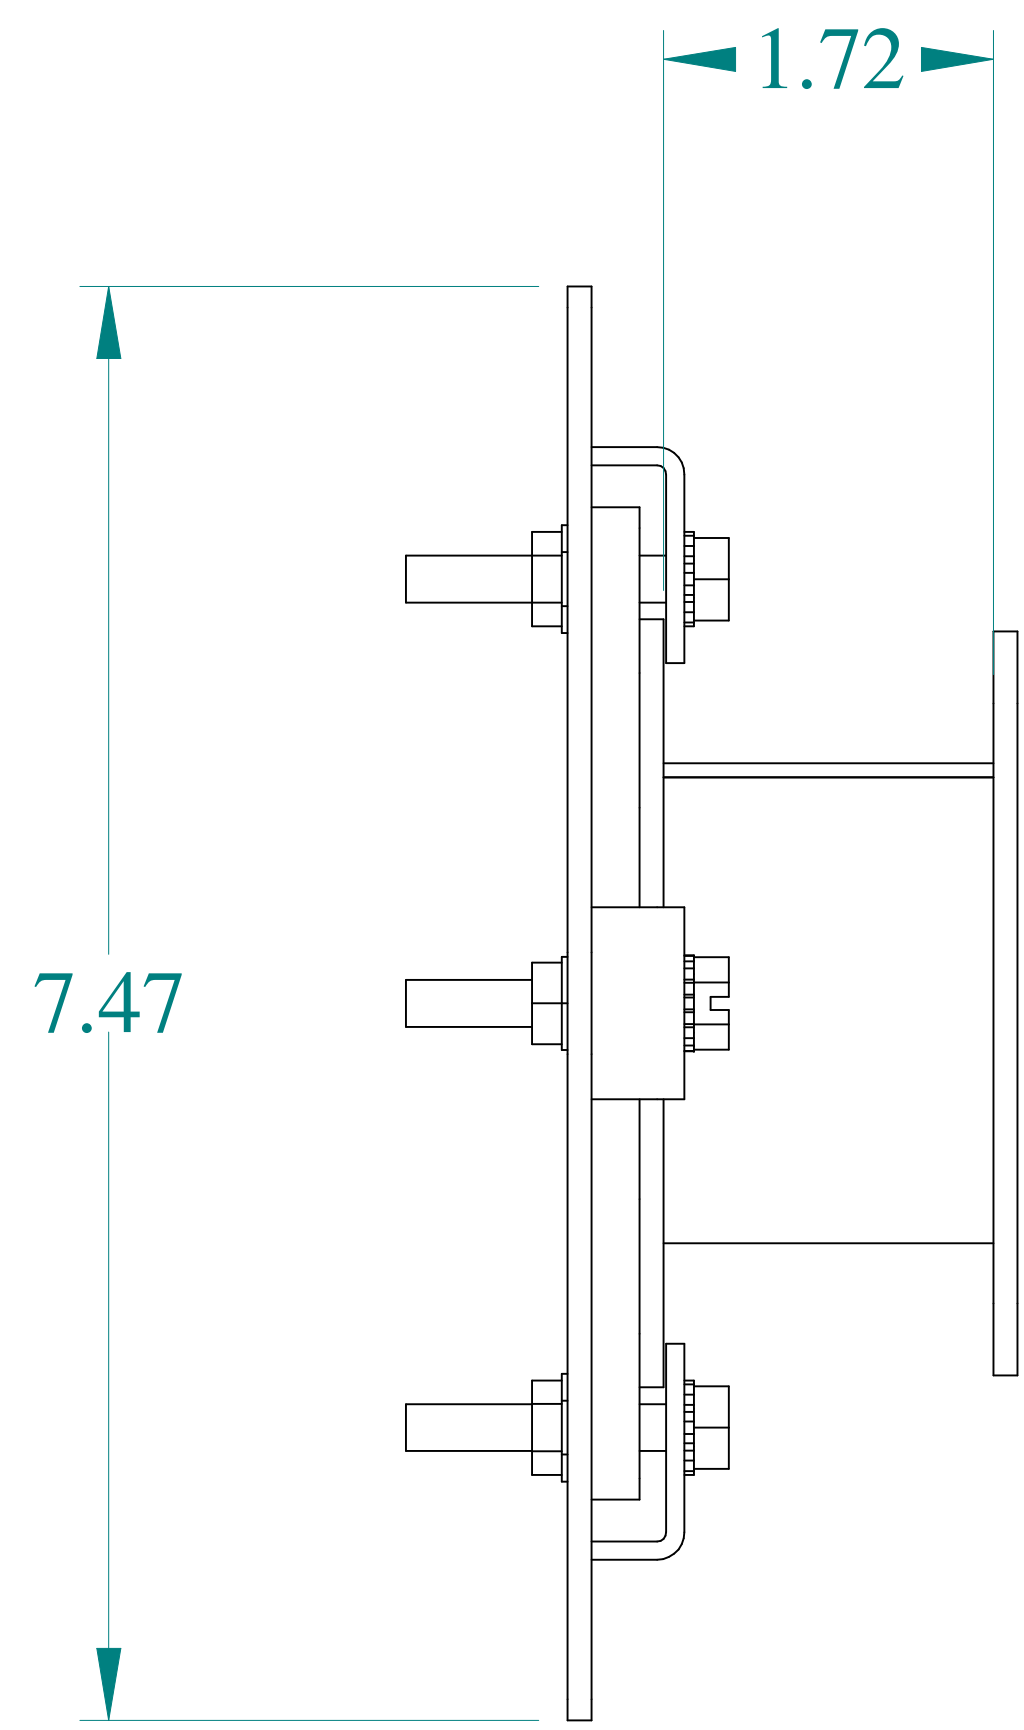

TOP VIEW

ISOMETRIC VIEWS

SIDE VIEW

FRONT VIEW

SIDE VIEW

BACK VIEW

BOTTOM VIEW

Data subject to change without notice.

Part # : 1485BV2

Date : Mar. 22, 2019

Link: www.hamdmfg.com/1485BV2