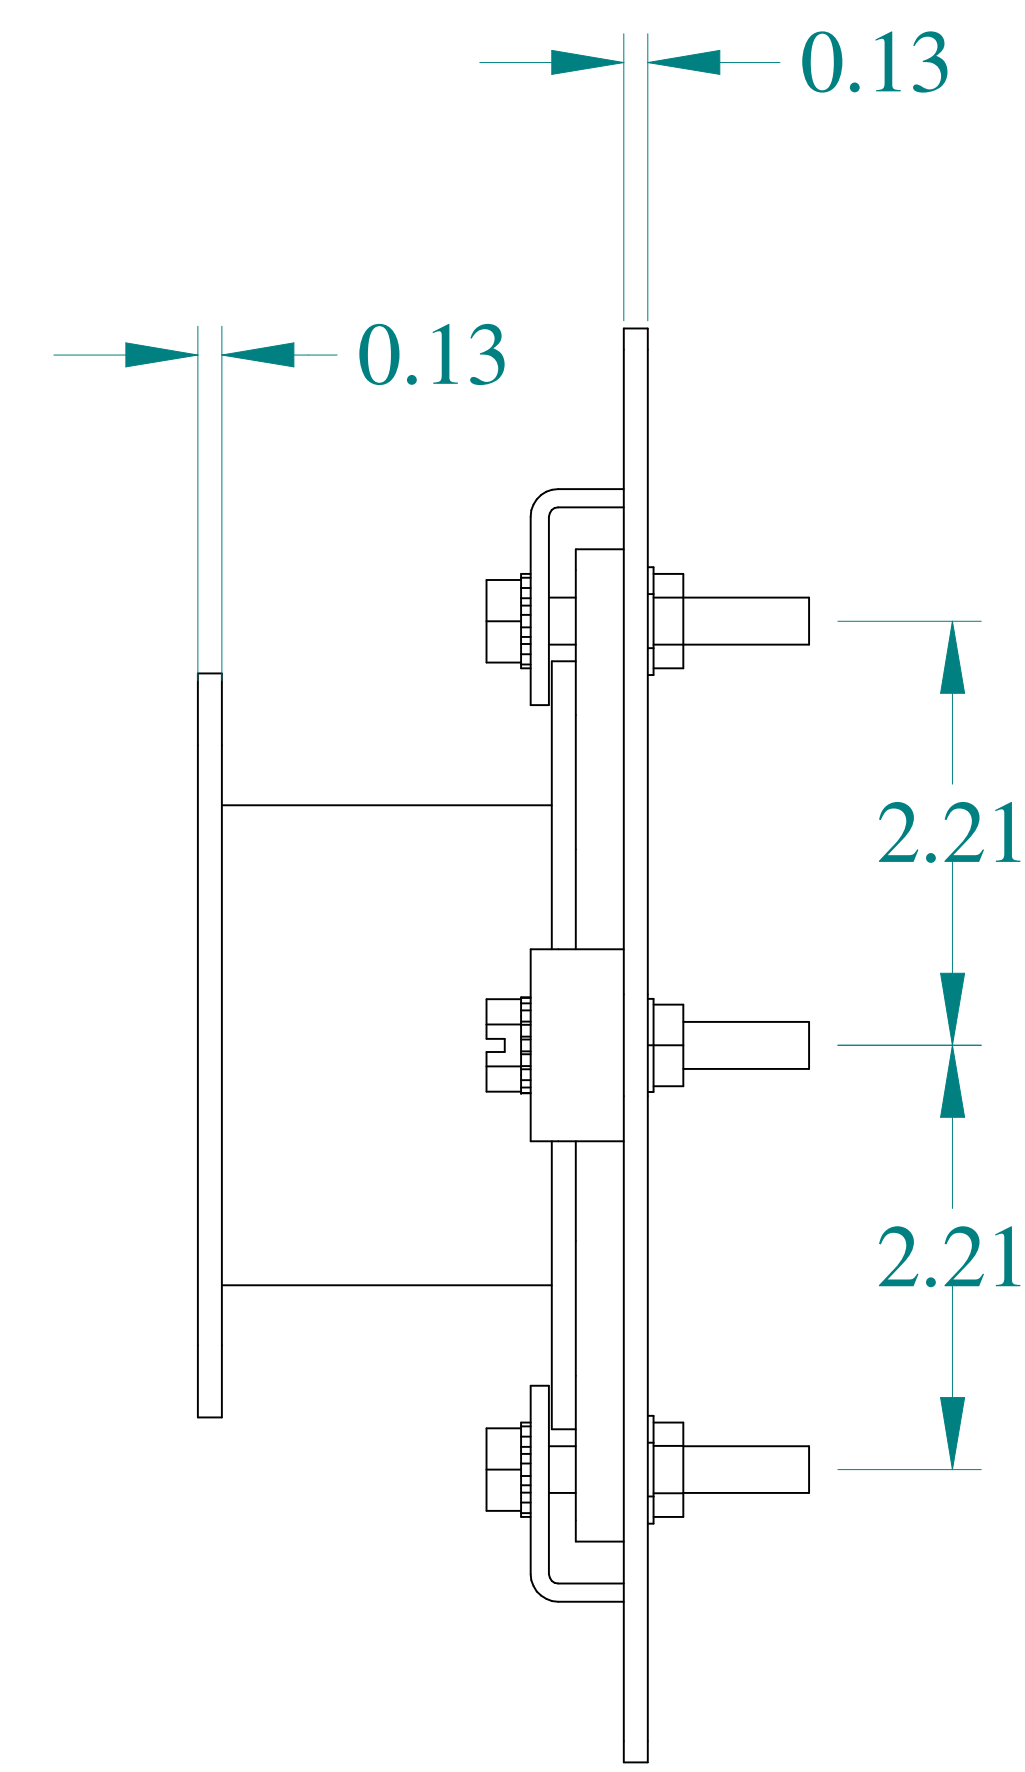

TOP VIEW

ISOMETRIC VIEWS

SIDE VIEW

FRONT VIEW

SIDE VIEW

BACK VIEW

BOTTOM VIEW

Data subject to change without notice.

Part # : 1485BV2

Date : Mar. 22, 2019

Link: www.hamdmfg.com/1485BV2