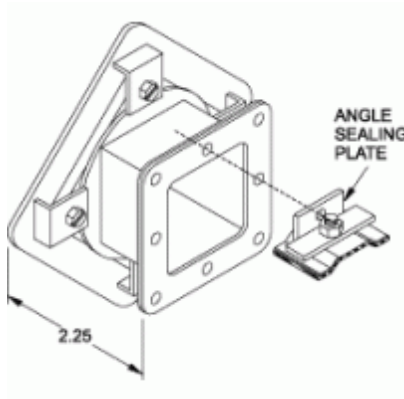

Quality Products. Service Excellence.

Swivel Nipple 1485 V Series

| Box Entry Swivel Nipple Part No. | Standard Swivel Nipple Part No. | Size |
|-------------------------------------|------------------------------------|-----------|
| 1485BV1 ¹ | 1485BV2 ² | 2.5 x 2.5 |
| 1485CV1 ¹ | 1485CV2 ² | 4 x 4 |
| 1485DV1 ¹ | 1485DV2 ² | 6 x 6 |
| 1485EV1 ¹ | 1485EV2 ² | 8 x 8 |

¹ One angle sealing plate included

² Two angle sealing plates included

Data subject to change without notice

© 2020. Hammond Manufacturing Ltd. All rights reserved.