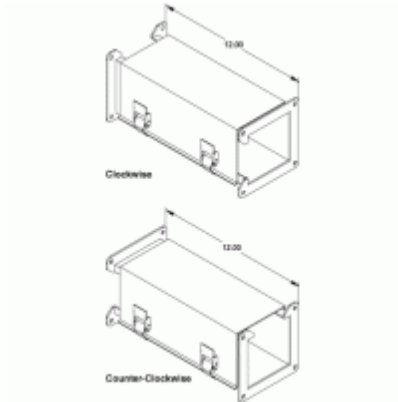

Quality Products. Service Excellence.

12" Transposition Sections Clockwise & Counter-Clockwise 1485 Z Series

- Used to rotate the open side of a wireway run by 90° and maintain the lay-in feature

Clockwise		Counter-Clockwise	Size
Part No.	Part No.		
1485BZ12	1485BZC12		2.5 x 2.5
1485CZ12	1485CZC12		4 x 4
1485DZ12	1485DZC12		6 x 6
1485EZ12	1485EZC12		8 x 8

One flat sealing plate included

Data subject to change without notice

© 2020. Hammond Manufacturing Ltd. All rights reserved.