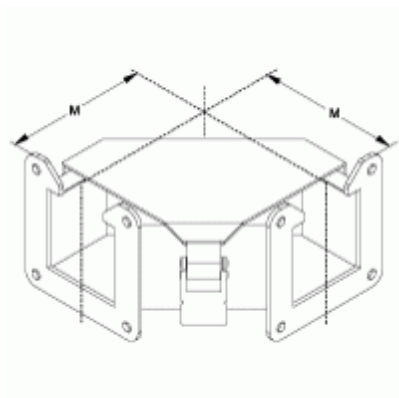

## 90 degree Elbow Top Opening *1485 9N Series*

Part No.	Size
1485B9N	2.5 x 2.5
1485C9N	4 x 4
1485D9N	6 x 6
1485E9N	8 x 8
1485F9N	12 x 6

One flat sealing plate included

*Data subject to change without notice*