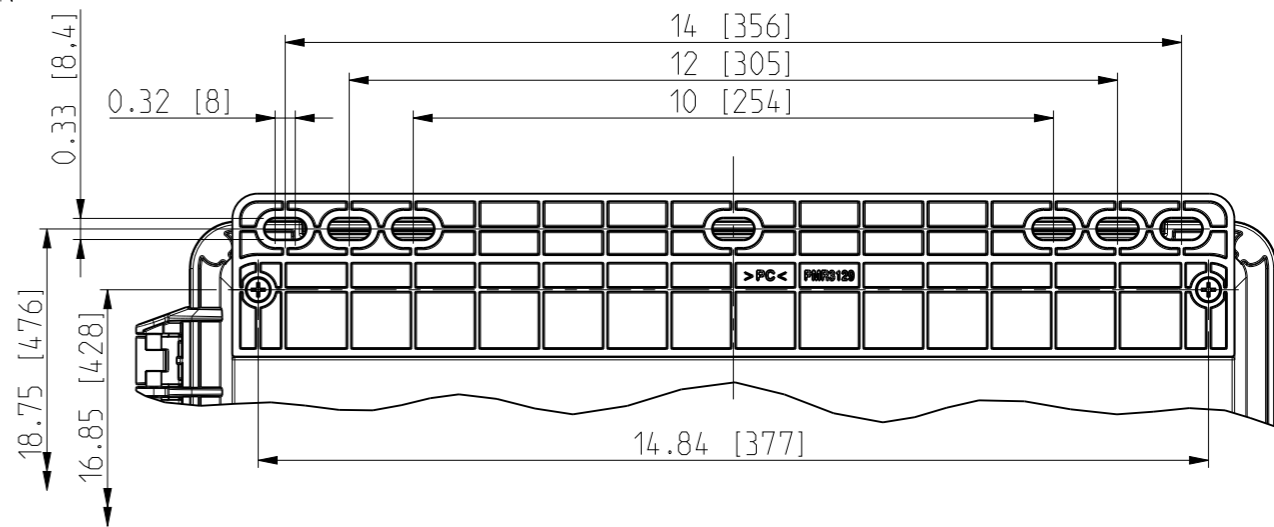

ID	Description	Date	By	Appr.
A		2.1.2018	KA	
B	Added more dimensions.	17.09.2018	MTN	

FRONT VIEW WITH COVER REMOVED

FRONT VIEW WITH COVER REMOVED AND BACK PANEL DISPLAYED
14.72 [374]

Dimensions in inches [mm]

Material: Polycarbonate		Ensto Mat:	
ENSTO Ensto Finland Oy Ensto Smart Buildings			
Scale 1:6 A3	Date 19.12.2017 By KA Checked Ctrl	UPC G181610HSF / UPC T181610HSF Dimensional drawing	
Sheet No: 1 (1)		Replaces:	
		Replaced:	
		Drw No:	000385558 B
		Ref:	Polybox
		Code:	UPC x181610HSF