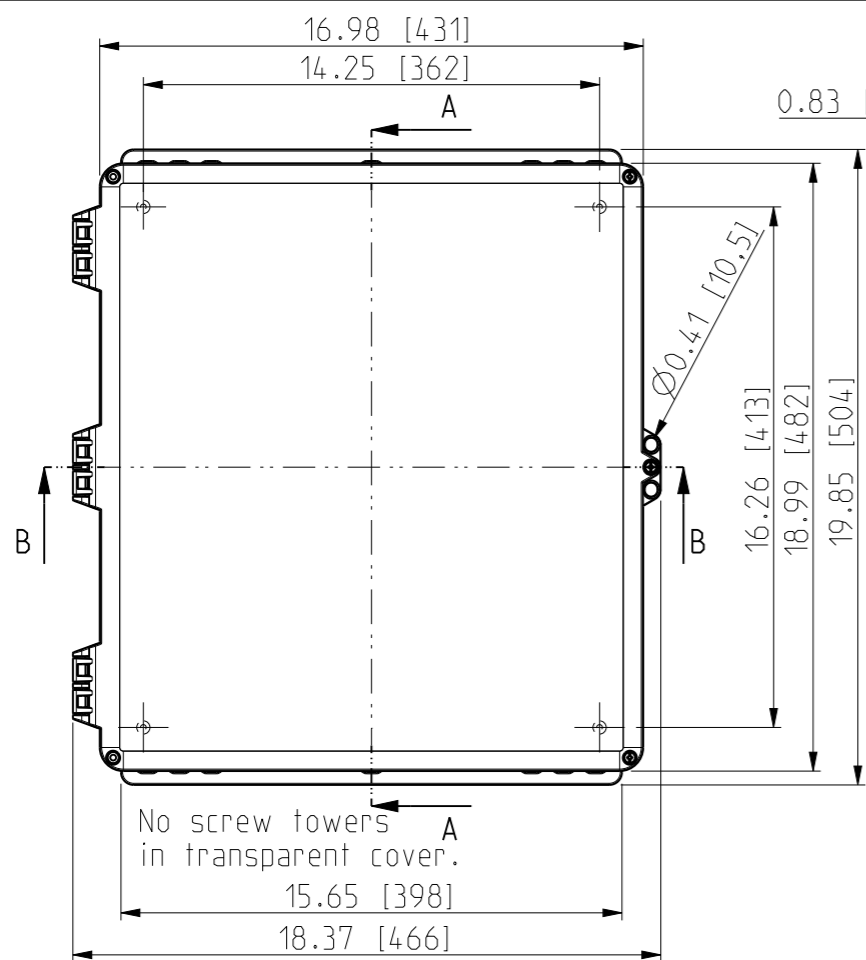

ID	Description	Date	By	Appr.
A		2.1.2018	KA	
B	Added more dimensions.	17.09.2018	MTN	

FRONT VIEW WITH COVER REMOVED

FRONT VIEW WITH COVER REMOVED AND BACK PANEL DISPLAYED
14.72 [374]

Dimensions in inches [mm]

Material: Polycarbonate		Ensto Mat:	
ENSTO Ensto Finland Oy Ensto Smart Buildings			
Scale 1:6 A3	Date 19.12.2017 By KA Checked Ctrl	UPC G181610HSF / UPC T181610HSF Dimensional drawing	
Sheet No: 1 (1)		Replaces:	
		Replaced:	
		Drw No:	000385558 B
		Ref:	Polybox
		Code:	UPC x181610HSF