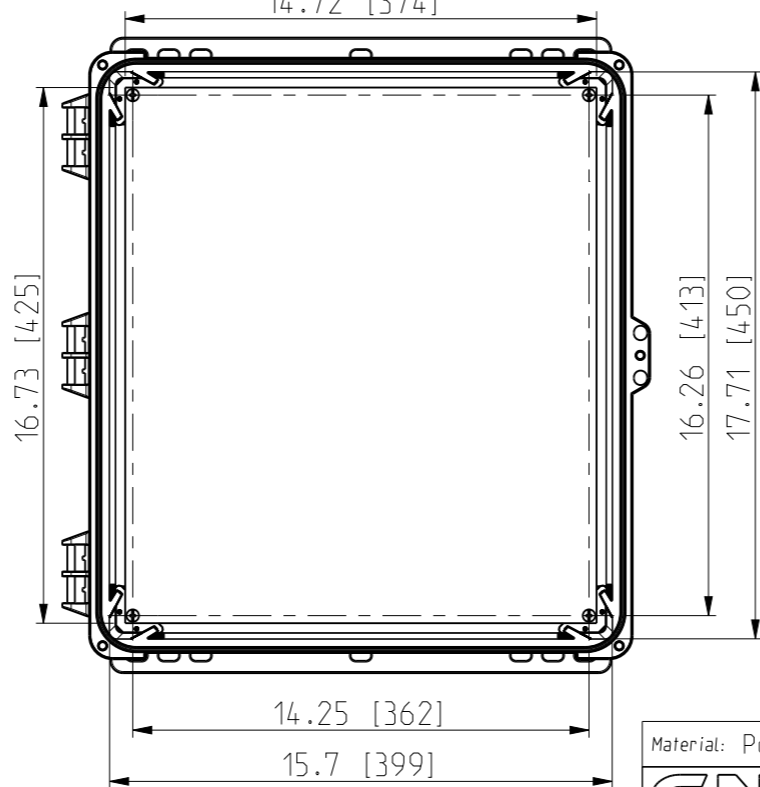

ID	Description	Date	By	Appr.
A		2.1.2018	KA	
B	Added more dimensions.	17.09.2018	MTN	

FRONT VIEW WITH COVER REMOVED

FRONT VIEW WITH COVER REMOVED AND BACK PANEL DISPLAYED
14.72 [374]

Dimensions in inches [mm]

Material: Polycarbonate		Ensto Mat:	
ENSTO Ensto Finland Oy Ensto Smart Buildings			
Scale 1:6 A3	Date 19.12.2017 By KA Checked Ctrl	UPC G181610HSF / UPC T181610HSF Dimensional drawing	
Sheet No: 1 (1)		Replaces:	
		Replaced:	
		Drw No:	000385558 B
		Ref:	Polybox
		Code:	UPC x181610HSF