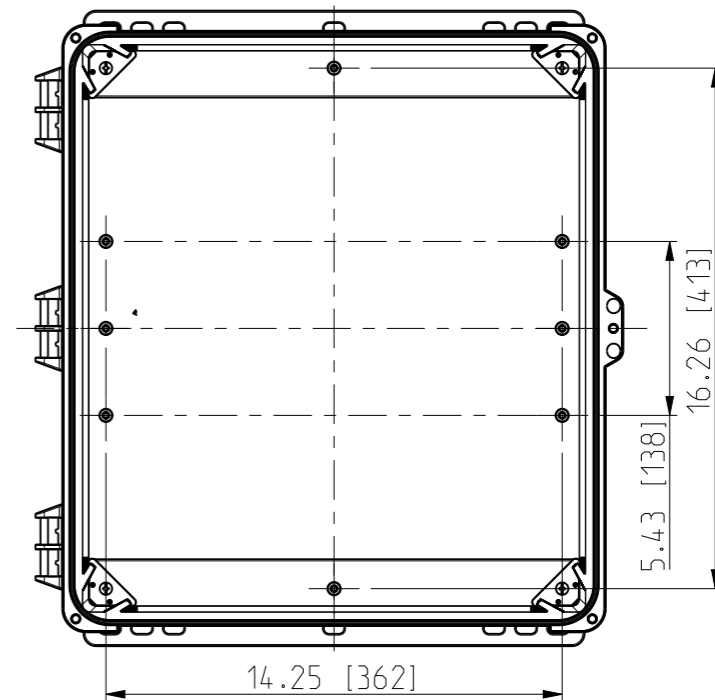

ID	Description	Date	By	Appr.
A		2.1.2018	KA	
B	Added more dimensions.	17.09.2018	MTN	

FRONT VIEW WITH COVER REMOVED

FRONT VIEW WITH COVER REMOVED AND BACK PANEL DISPLAYED
14.72 [374]

Dimensions in inches [mm]

Material: Polycarbonate		Ensto Mat:	
ENSTO Ensto Finland Oy Ensto Smart Buildings			
Scale 1:6 A3	Date 19.12.2017 By KA Checked Ctrl	UPC G181610HSF / UPC T181610HSF Dimensional drawing	
Sheet No: 1 (1)		Replaces:	
		Replaced:	
		Drw No:	000385558 B
		Ref:	Polybox
		Code:	UPC x181610HSF