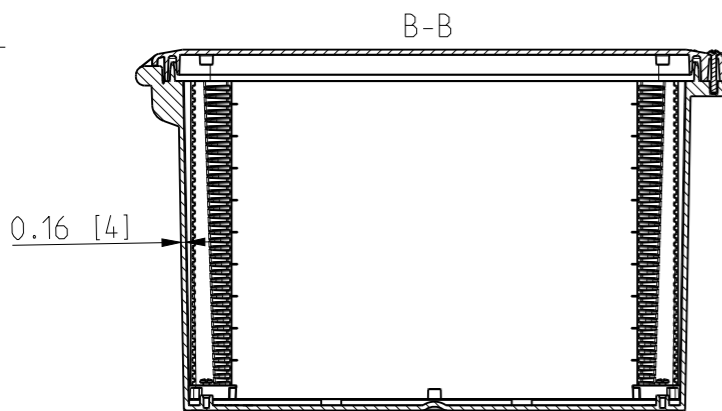

ID	Description	Date	By	Appr.
A		2.1.2018	KA	
B	Added more dimensions.	17.09.2018	MTN	

FRONT VIEW WITH COVER REMOVED

FRONT VIEW WITH COVER REMOVED AND BACK PANEL DISPLAYED
14.72 [374]

Dimensions in inches [mm]

Material: Polycarbonate		Ensto Mat:	
ENSTO Ensto Finland Oy Ensto Smart Buildings			
Scale 1:6 A3	Date 19.12.2017 By KA Checked Ctrl	UPC G181610HSF / UPC T181610HSF Dimensional drawing	
Sheet No: 1 (1)		Replaces:	
		Replaced:	
		Drw No:	000385558 B
		Ref:	Polybox
		Code:	UPC x181610HSF