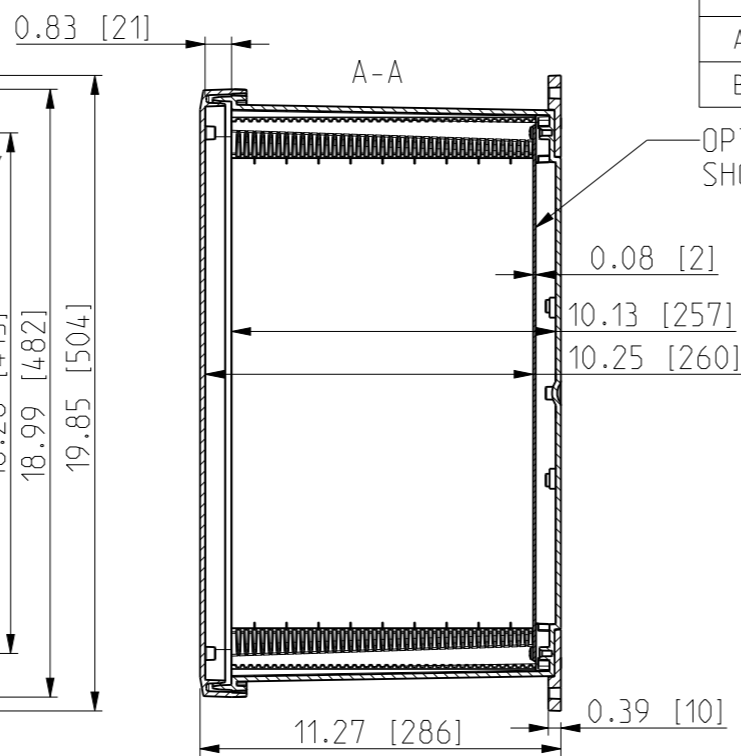

ID	Description	Date	By	Appr.
A		2.1.2018	KA	
B	Added more dimensions.	17.09.2018	MTN	

FRONT VIEW WITH COVER REMOVED

FRONT VIEW WITH COVER REMOVED AND BACK PANEL DISPLAYED
14.72 [374]

Dimensions in inches [mm]

Material: Polycarbonate		Ensto Mat:	
ENSTO Ensto Finland Oy Ensto Smart Buildings			
Scale 1:6 A3	Date 19.12.2017 By KA Checked Ctrl	UPC G181610HSF / UPC T181610HSF Dimensional drawing	
Sheet No: 1 (1)		Replaces:	
		Replaced:	
		Drw No:	000385558 B
		Ref:	Polybox
		Code:	UPC x181610HSF