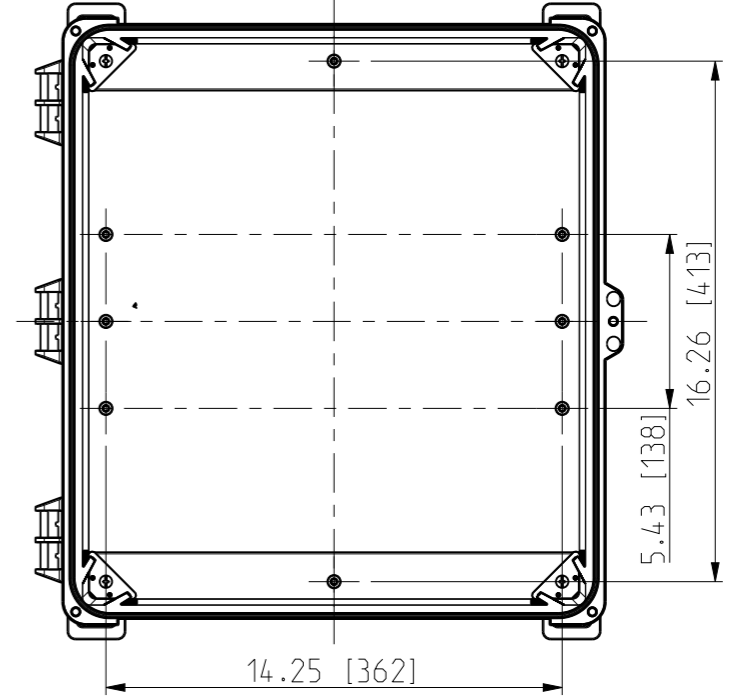

ID	Description	Date	By	Appr.
A		2.1.2018	KA	
B	Added more dimensions.	17.09.2018	MTN	

FRONT VIEW WITH COVER REMOVED

FRONT VIEW WITH COVER REMOVED AND BACK PANEL DISPLAYED

Dimensions in inches [mm]

Material: Polycarbonate		Ensto Mat:		
<b>ENSTO</b> Ensto Finland Oy Ensto Smart Buildings		UPC G181610HS/UPC T181610HS Dimensional drawing		
Scale 1:6	Date 19.12.2017			Replaces:
A3	By KA			Replaced:
Sheet No: 1 (1)	Checked			Drw No: 000385507 B
	Ctrl	Ref: Polybox		
		Code: UPC x181610HS		