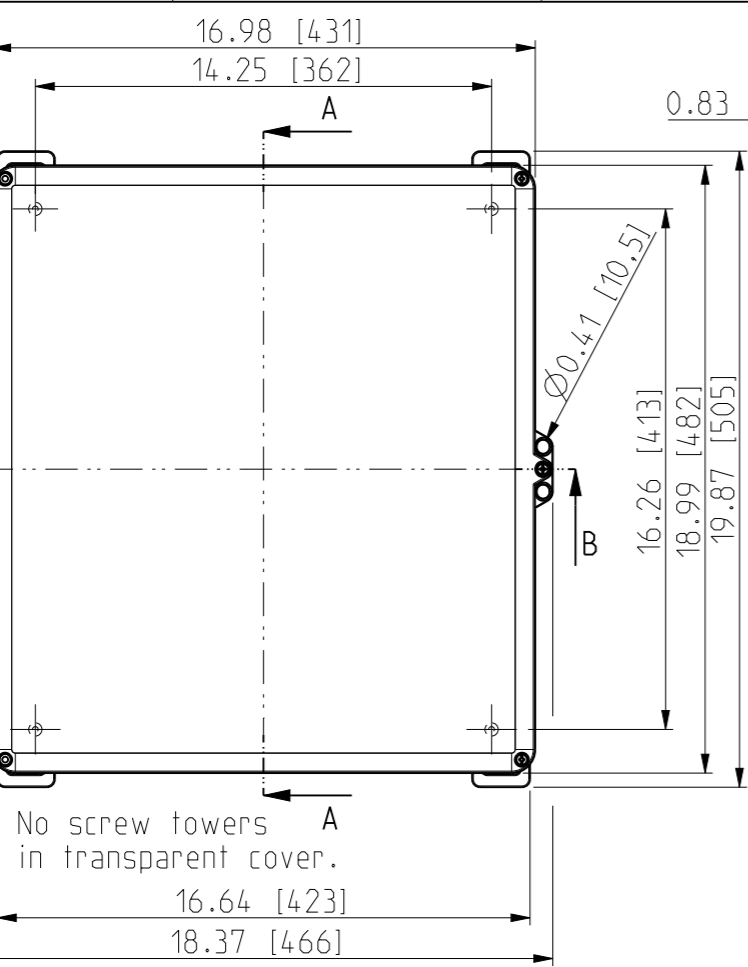

ID	Description	Date	By	Appr.
A		2.1.2018	KA	
B	Added more dimensions.	17.09.2018	MTN	

FRONT VIEW WITH COVER REMOVED

FRONT VIEW WITH COVER REMOVED AND BACK PANEL DISPLAYED

Dimensions in inches [mm]

Material: Polycarbonate		Ensto Mat:		
<b>ENSTO</b> Ensto Finland Oy Ensto Smart Buildings		UPC G181610HS/UPC T181610HS Dimensional drawing		
Scale 1:6	Date 19.12.2017			Replaces:
A3	By KA			Replaced:
Sheet No: 1 (1)	Checked			Drw No: 000385507 B
	Ctrl	Ref: Polybox		
		Code: UPC x181610HS		