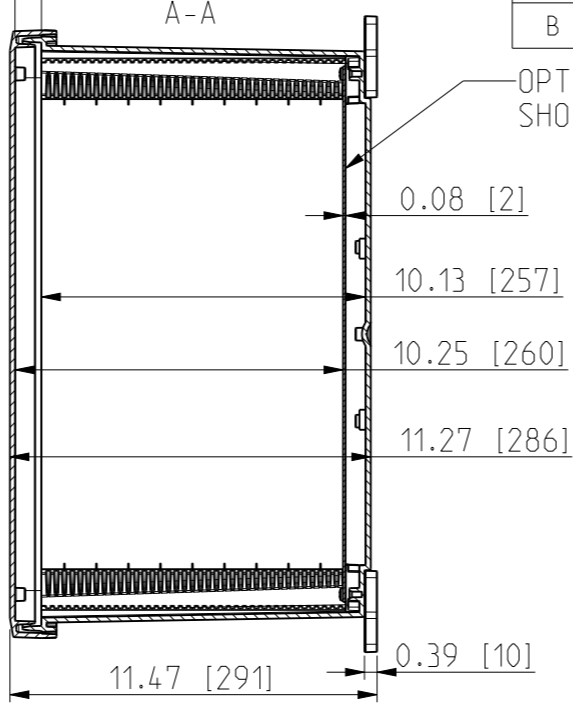

ID	Description	Date	By	Appr.
A		2.1.2018	KA	
B	Added more dimensions.	17.09.2018	MTN	

FRONT VIEW WITH COVER REMOVED

FRONT VIEW WITH COVER REMOVED AND BACK PANEL DISPLAYED

Dimensions in inches [mm]

Material: Polycarbonate		Ensto Mat:		
<b>ENSTO</b> Ensto Finland Oy Ensto Smart Buildings		UPC G181610HS/UPC T181610HS Dimensional drawing		
Scale 1:6	Date 19.12.2017			Replaces:
A3	By KA			Replaced:
Sheet No: 1 (1)	Checked			Drw No: 000385507 B
	Ctrl	Ref: Polybox		
		Code: UPC x181610HS		