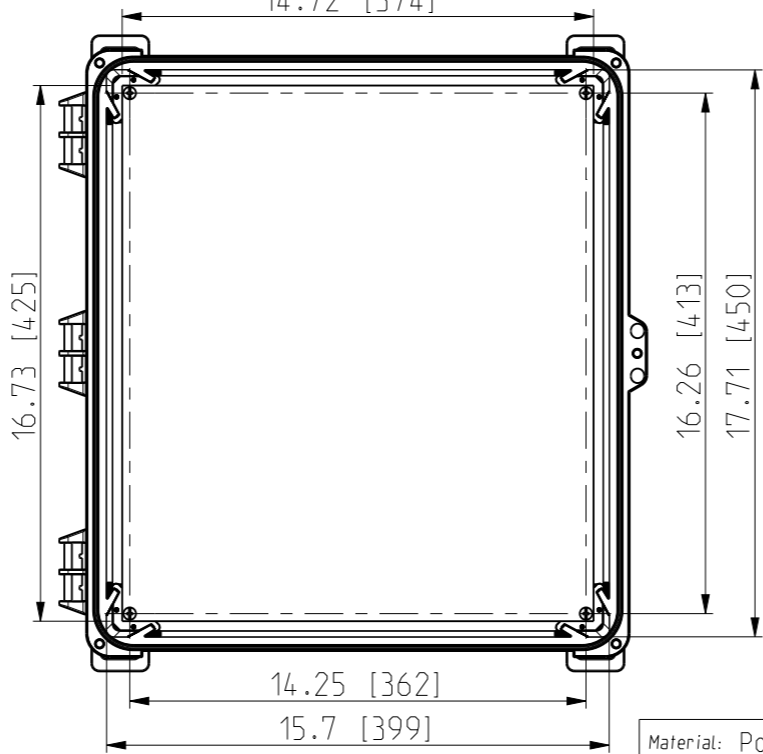

ID	Description	Date	By	Appr.
A		2.1.2018	KA	
B	Added more dimensions.	17.09.2018	MTN	

FRONT VIEW WITH COVER REMOVED

FRONT VIEW WITH COVER REMOVED AND BACK PANEL DISPLAYED

Dimensions in inches [mm]

Material: Polycarbonate		Ensto Mat:		
<b>ENSTO</b> Ensto Finland Oy Ensto Smart Buildings		UPC G181610HS/UPC T181610HS Dimensional drawing		
Scale 1:6	Date 19.12.2017			Replaces:
A3	By KA			Replaced:
Sheet No: 1 (1)	Checked			Drw No: 000385507 B
	Ctrl	Ref: Polybox		
		Code: UPC x181610HS		