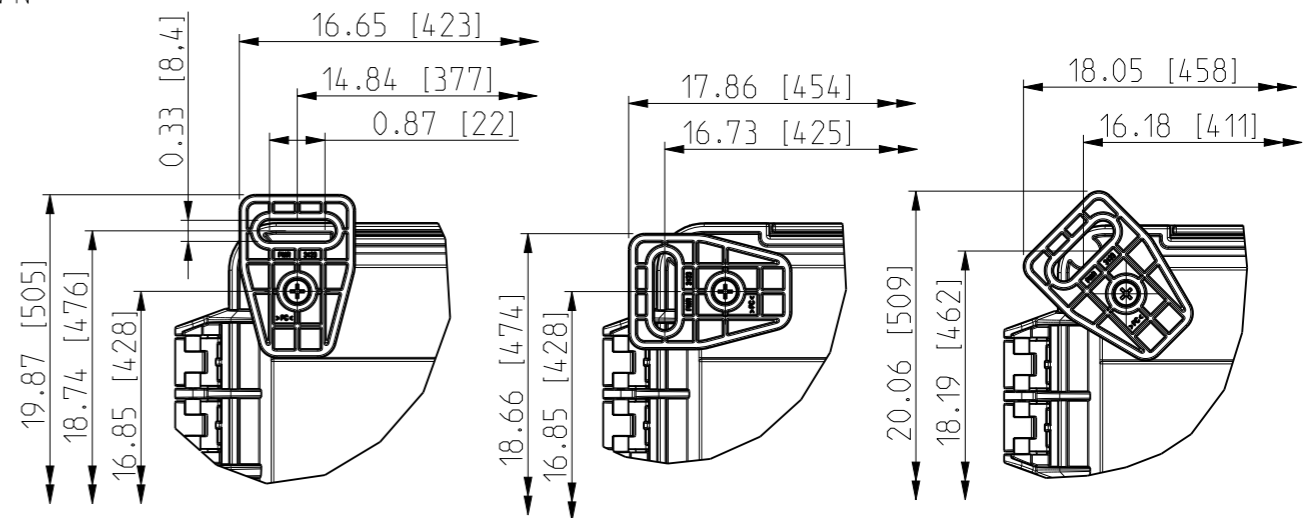

ID	Description	Date	By	Appr.
A		2.1.2018	KA	
B	Added more dimensions.	17.09.2018	MTN	

FRONT VIEW WITH COVER REMOVED

FRONT VIEW WITH COVER REMOVED AND BACK PANEL DISPLAYED

Dimensions in inches [mm]

Material: Polycarbonate		Ensto Mat:		
<b>ENSTO</b> Ensto Finland Oy Ensto Smart Buildings		UPC G181610HS/UPC T181610HS Dimensional drawing		
Scale 1:6	Date 19.12.2017			Replaces:
A3	By KA			Replaced:
Sheet No: 1 (1)	Checked			Drw No: 000385507 B
	Ctrl	Ref: Polybox		
		Code: UPC x181610HS		