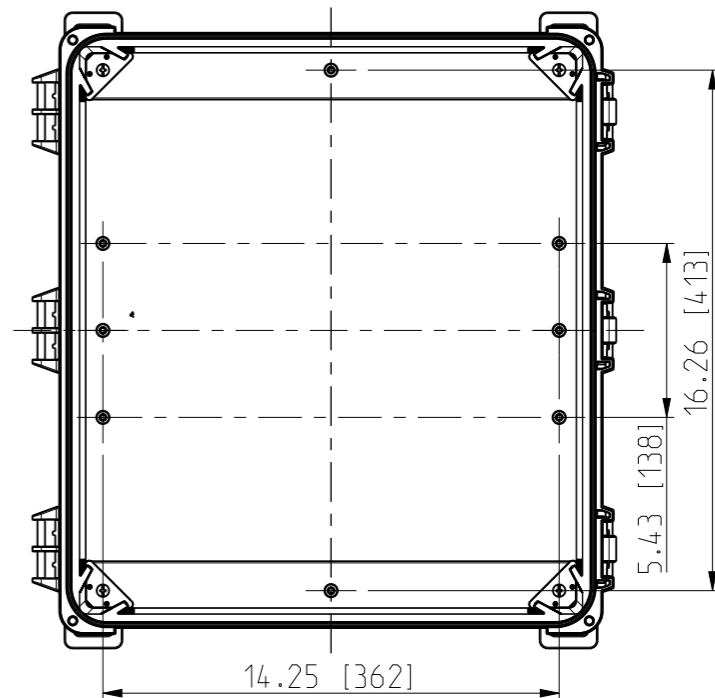

ID	Description	Date	By	Appr.
A		2.1.2018	KA	
B	Added more dimensions.	17.09.2018	MTN	

FRONT VIEW WITH COVER REMOVED AND BACK PANEL DISPLAYED

FRONT VIEW WITH COVER REMOVED

Dimensions in inches [mm]

Material: Polycarbonate		Ensto Mat:	
ENSTO Ensto Finland Oy Ensto Smart Buildings		UPC G181610HNL / UPC T181610HNL	
Scale 1:6 A3	Date 19.12.2017 By KA Checked	Dimensional drawing	Replaces:
Sheet No: 1 (1)	Ctrl		Replaced:
			Drw No: 000385516 B
			Ref: Polybox
			Code: UPCx181610HNL