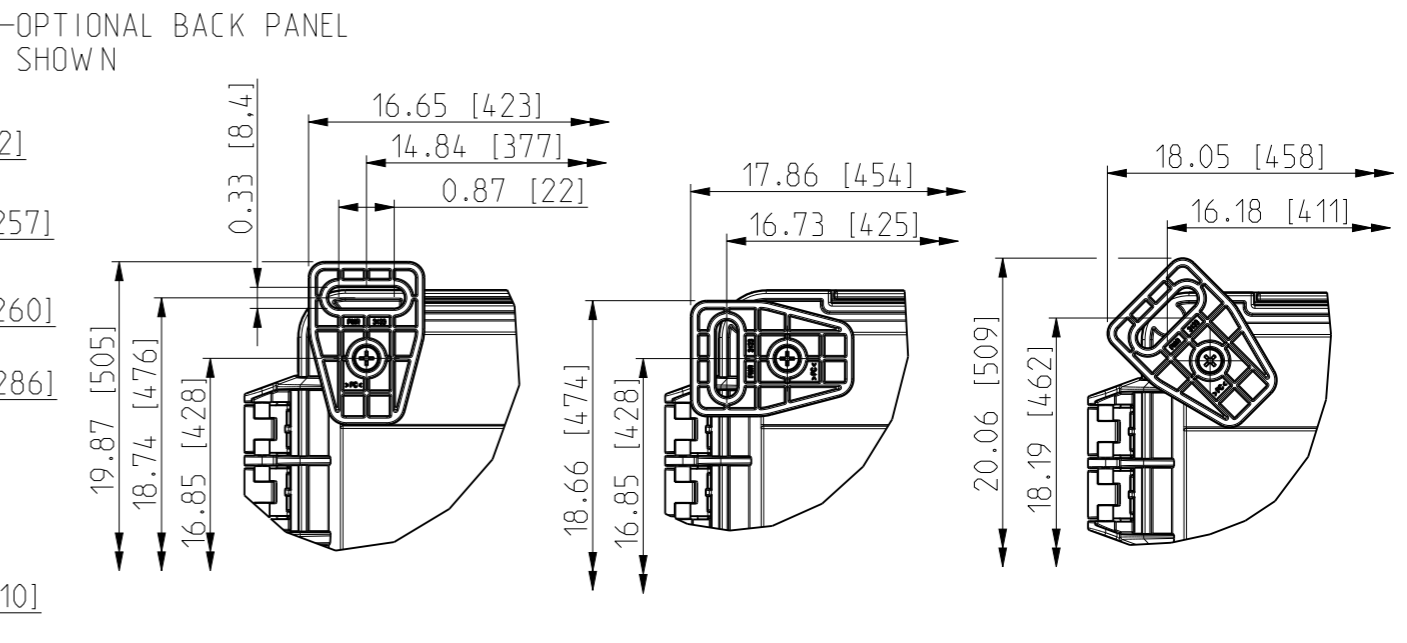

ID	Description	Date	By	Appr.
A		2.1.2018	KA	
B	Added more dimensions.	17.09.2018	MTN	

FRONT VIEW WITH COVER REMOVED AND BACK PANEL DISPLAYED

FRONT VIEW WITH COVER REMOVED

Dimensions in inches [mm]

Material: Polycarbonate		Ensto Mat:	
ENSTO Ensto Finland Oy Ensto Smart Buildings		UPC G181610HNL / UPC T181610HNL	
Scale 1:6 A3	Date 19.12.2017 By KA Checked	Dimensional drawing	Replaces:
Sheet No: 1 (1)	Ctrl		Replaced:
			Drw No: 000385516 B
			Ref: Polybox
			Code: UPCx181610HNL