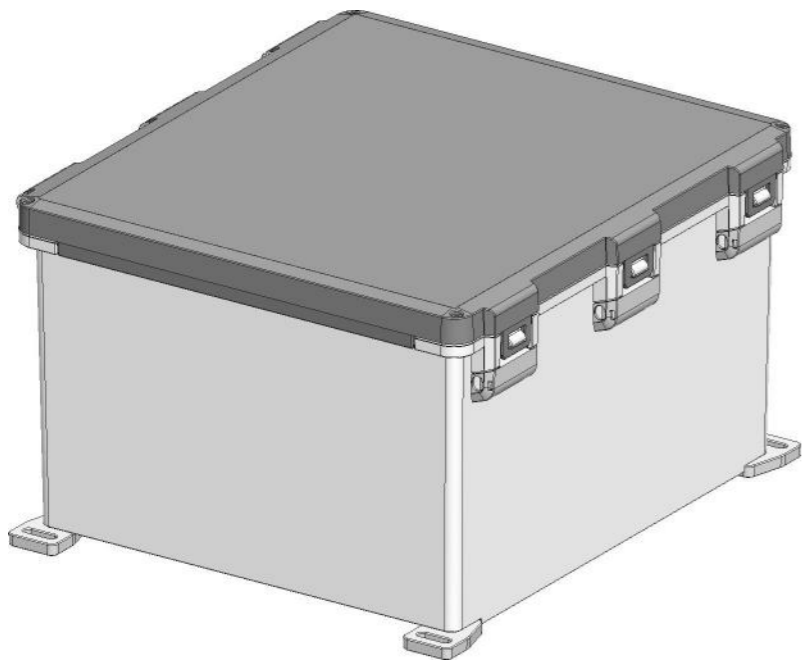

ID	Description	Date	By	Appr.
A		2.1.2018	KA	
B	Added more dimensions.	17.09.2018	MTN	

FRONT VIEW WITH COVER REMOVED AND BACK PANEL DISPLAYED

FRONT VIEW WITH COVER REMOVED

Dimensions in inches [mm]

Material: Polycarbonate		Ensto Mat:	
ENSTO Ensto Finland Oy Ensto Smart Buildings		UPC G181610HNL / UPC T181610HNL	
Scale 1:6 A3	Date 19.12.2017 By KA Checked	Dimensional drawing	Replaces:
Sheet No: 1 (1)	Ctrl		Replaced:
			Drw No: 000385516 B
			Ref: Polybox
			Code: UPCx181610HNL