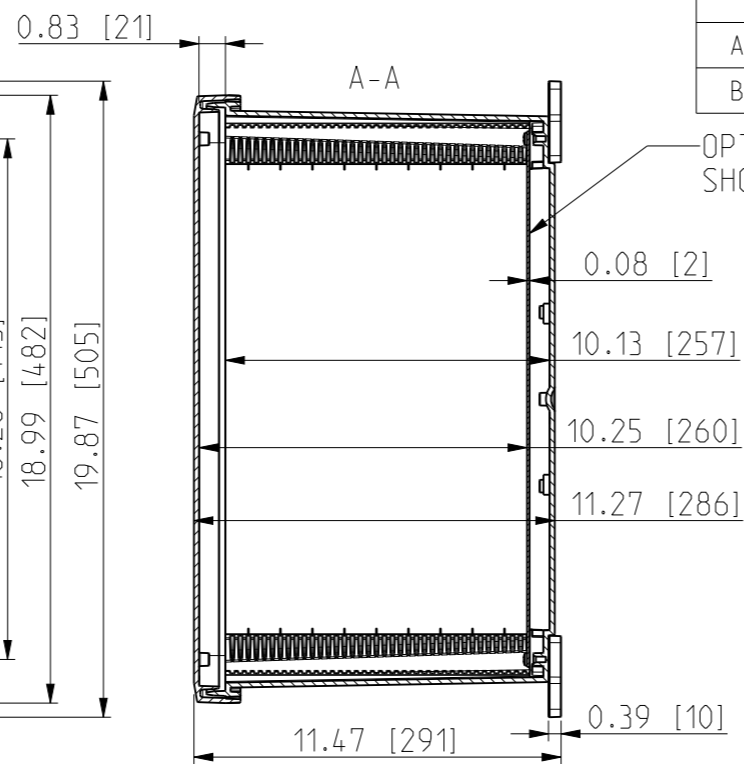

ID	Description	Date	By	Appr.
A		2.1.2018	KA	
B	Added more dimensions.	17.09.2018	MTN	

FRONT VIEW WITH COVER REMOVED AND BACK PANEL DISPLAYED

FRONT VIEW WITH COVER REMOVED

Dimensions in inches [mm]

Material: Polycarbonate		Ensto Mat:	
ENSTO Ensto Finland Oy Ensto Smart Buildings		UPC G181610HNL / UPC T181610HNL	
Scale 1:6 A3	Date 19.12.2017 By KA Checked	Dimensional drawing	Replaces:
Sheet No: 1 (1)	Ctrl		Replaced:
			Drw No: 000385516 B
			Ref: Polybox
			Code: UPCx181610HNL