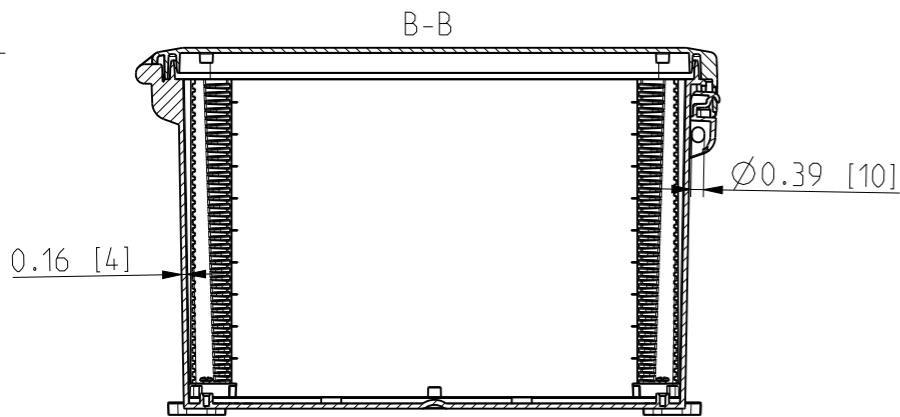

ID	Description	Date	By	Appr.
A		2.1.2018	KA	
B	Added more dimensions.	17.09.2018	MTN	

FRONT VIEW WITH COVER REMOVED AND BACK PANEL DISPLAYED

FRONT VIEW WITH COVER REMOVED

Dimensions in inches [mm]

Material: Polycarbonate		Ensto Mat:	
ENSTO Ensto Finland Oy Ensto Smart Buildings		UPC G181610HNL / UPC T181610HNL	
Scale 1:6 A3	Date 19.12.2017 By KA Checked	Dimensional drawing	Replaces:
Sheet No: 1 (1)	Ctrl		Replaced:
			Drw No: 000385516 B
			Ref: Polybox
			Code: UPCx181610HNL