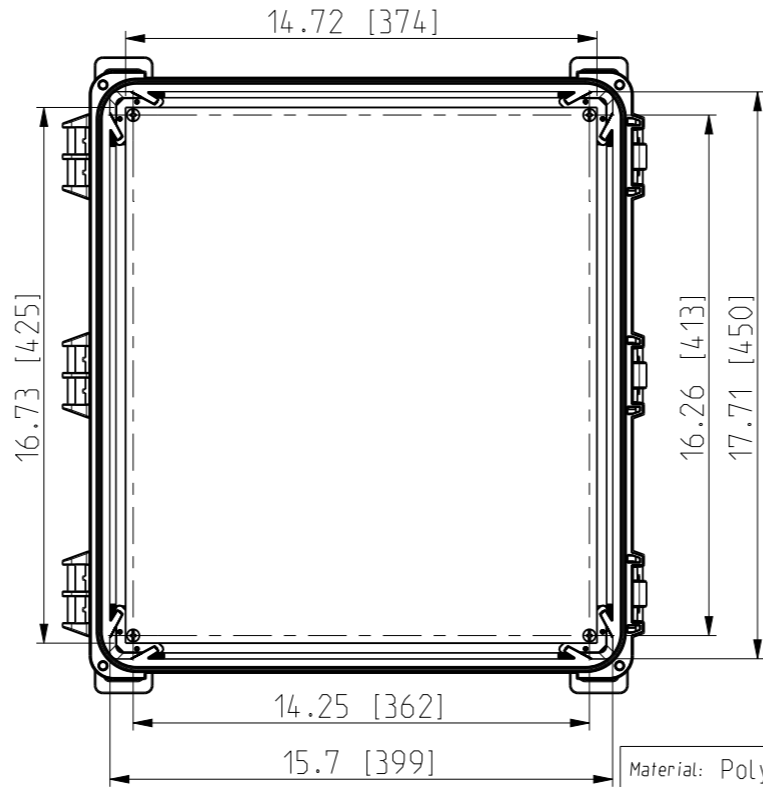

ID	Description	Date	By	Appr.
A		2.1.2018	KA	
B	Added more dimensions.	17.09.2018	MTN	

FRONT VIEW WITH COVER REMOVED AND BACK PANEL DISPLAYED

FRONT VIEW WITH COVER REMOVED

Dimensions in inches [mm]

Material: Polycarbonate		Ensto Mat:	
ENSTO Ensto Finland Oy Ensto Smart Buildings		UPC G181610HNL / UPC T181610HNL	
Scale 1:6 A3	Date 19.12.2017 By KA Checked	Dimensional drawing	Replaces:
Sheet No: 1 (1)	Ctrl		Replaced:
			Drw No: 000385516 B
			Ref: Polybox
			Code: UPCx181610HNL