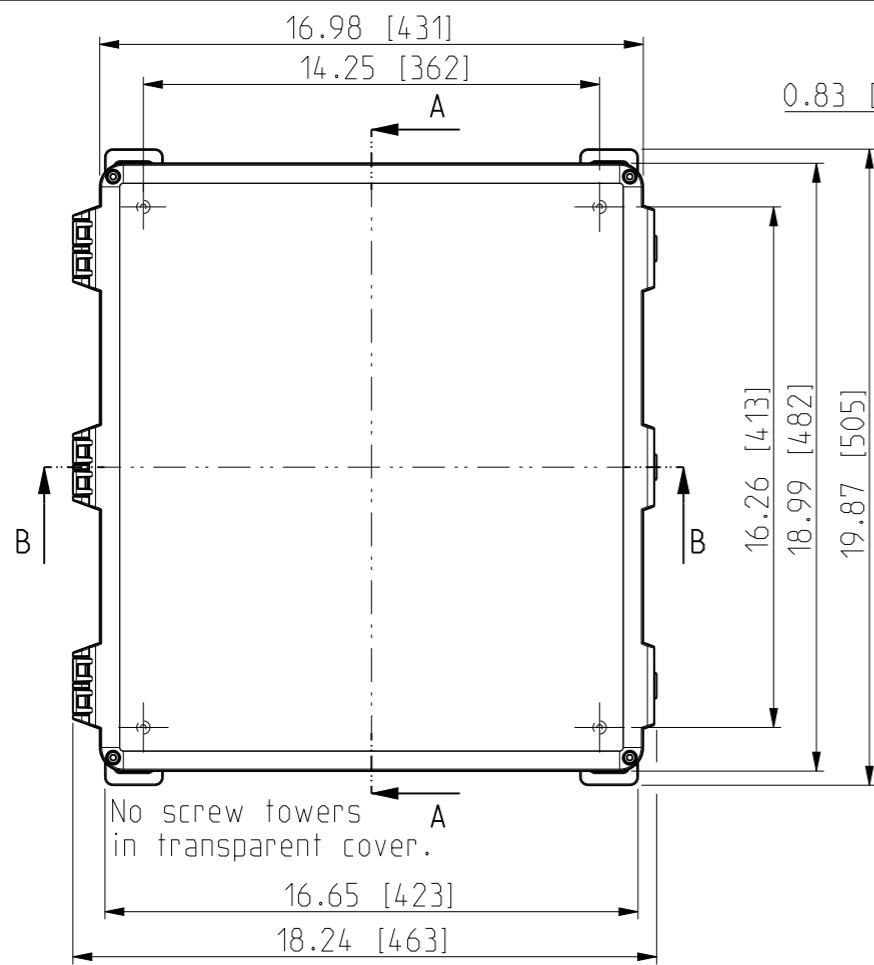

ID	Description	Date	By	Appr.
A		2.1.2018	KA	
B	Added more dimensions.	17.09.2018	MTN	

FRONT VIEW WITH COVER REMOVED AND BACK PANEL DISPLAYED

FRONT VIEW WITH COVER REMOVED

Dimensions in inches [mm]

Material: Polycarbonate		Ensto Mat:	
ENSTO Ensto Finland Oy Ensto Smart Buildings		UPC G181610HNL / UPC T181610HNL	
Scale 1:6 A3	Date 19.12.2017 By KA Checked	Dimensional drawing	Replaces:
Sheet No: 1 (1)	Ctrl		Replaced:
			Drw No: 000385516 B
			Ref: Polybox
			Code: UPCx181610HNL