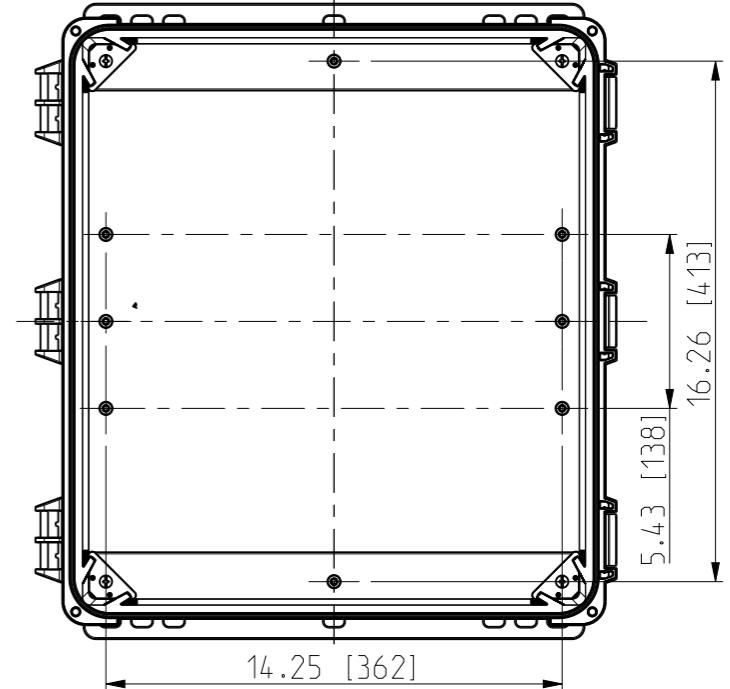

ID	Description	Date	By	Appr.
A	New drawing	17.09.2018	MTN	

FRONT VIEW WITH COVER REMOVED

FRONT VIEW WITH COVER REMOVED AND BACK PANEL DISPLAYED

Dimensions in inches [mm]

Material: Polycarbonate		Ensto Mat:		Replaces:
ENSTO Ensto Finland Oy Ensto Smart Buildings		UPCG181610HMLF/UPC T181610HMLF		Replaced:
Scale 1:6	Date 17.09.18	Dimensional drawing		Drw No: 000439813 A
A3	By MTN			Ref: Polybox
Sheet No: 1 (1)	Checked			Code: UPCx181610HMLF
	Ctrl			