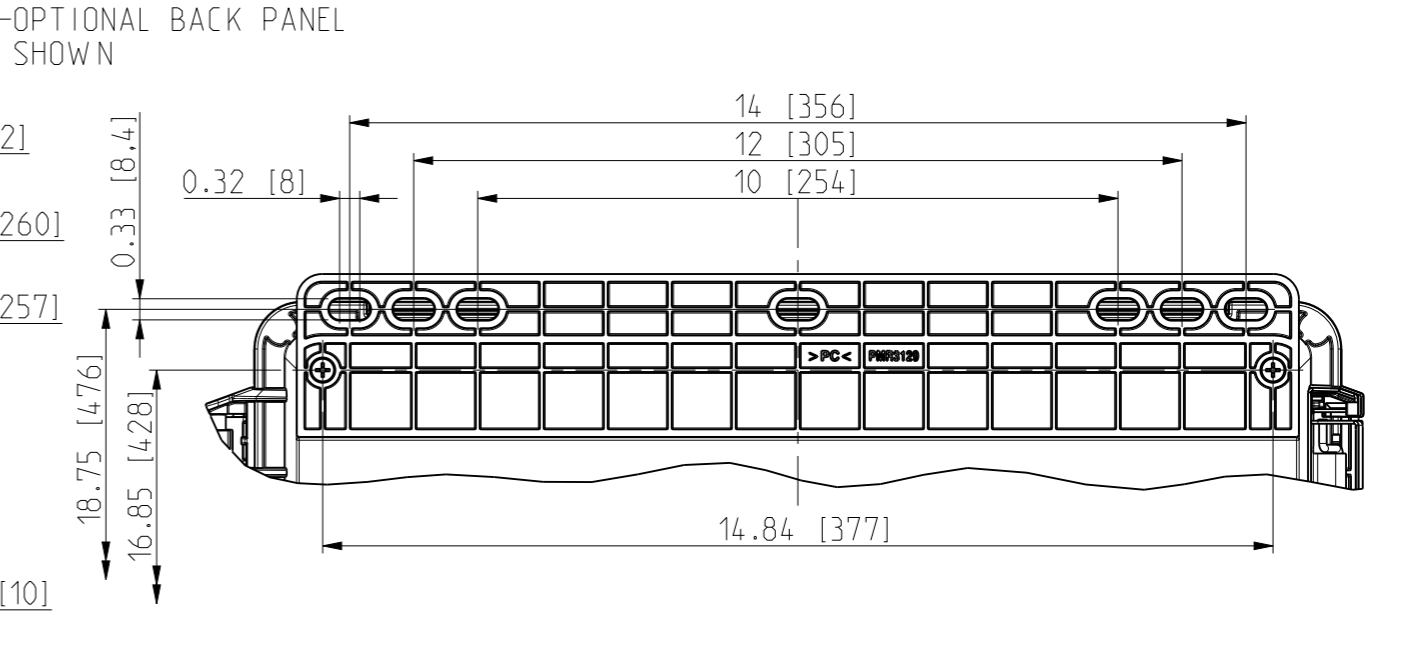

ID	Description	Date	By	Appr.
A	New drawing	17.09.2018	MTN	

FRONT VIEW WITH COVER REMOVED

FRONT VIEW WITH COVER REMOVED AND BACK PANEL DISPLAYED

Dimensions in inches [mm]

Material: Polycarbonate		Ensto Mat:		Replaces:
ENSTO Ensto Finland Oy Ensto Smart Buildings		UPCG181610HMLF/UPC T181610HMLF		Replaced:
Scale 1:6	Date 17.09.18	Dimensional drawing		Drw No: 000439813 A
A3	By MTN			Ref: Polybox
Sheet No: 1 (1)	Checked			Code: UPCx181610HMLF
	Ctrl			