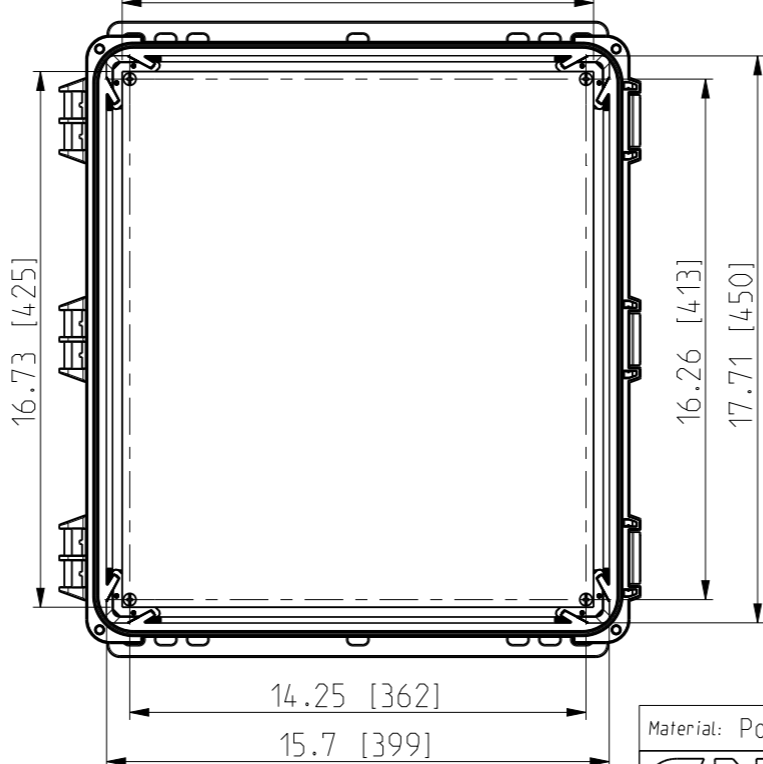

ID	Description	Date	By	Appr.
A	New drawing	17.09.2018	MTN	

FRONT VIEW WITH COVER REMOVED

FRONT VIEW WITH COVER REMOVED AND BACK PANEL DISPLAYED

Dimensions in inches [mm]

Material: Polycarbonate		Ensto Mat:		Replaces:
ENSTO Ensto Finland Oy Ensto Smart Buildings		UPCG181610HMLF/UPC T181610HMLF		Replaced:
Scale 1:6	Date 17.09.18	Dimensional drawing		Drw No: 000439813 A
A3	By MTN			Ref: Polybox
Sheet No: 1 (1)	Checked			Code: UPCx181610HMLF
	Ctrl			