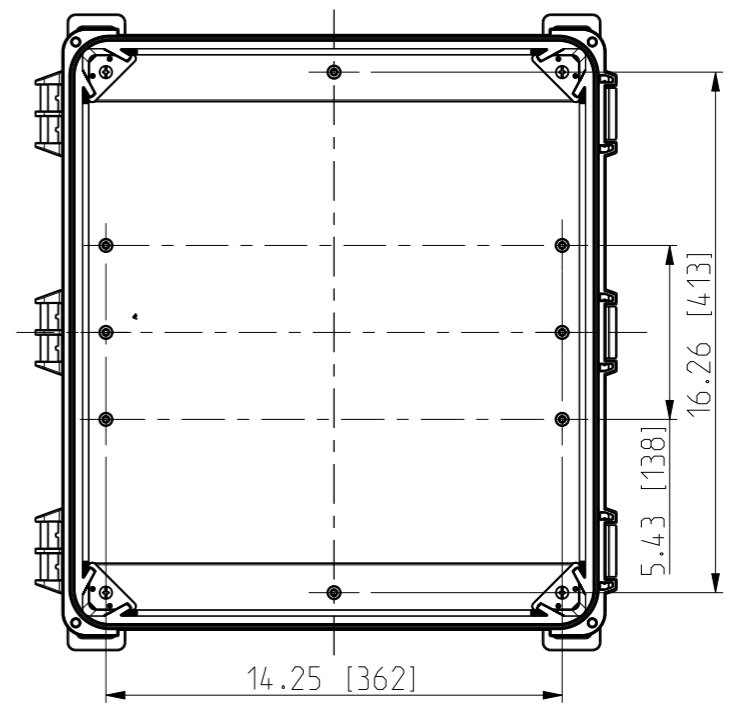

ID	Description	Date	By	Appr.
A	New drawing	17.09.2018	MTN	

FRONT VIEW WITH COVER REMOVED AND BACK PANEL DISPLAYED
14.72 [374]

FRONT VIEW WITH COVER REMOVED

Dimensions in inches [mm]

Material: Polycarbonate		Ensto Mat:	
 Ensto Finland Oy Ensto Smart Buildings		UPC G181610HML / UPC T181610HML Dimensional drawing	
Scale: 1:6	Date: 17.09.18	Replaces:	
A3	By: MTN	Replaced:	
Sheet No: 1 (1)	Checked:	Drw No: 000439814 A	
Ctrl:		Ref: Polybox	
		Code: UPC x181610HML	