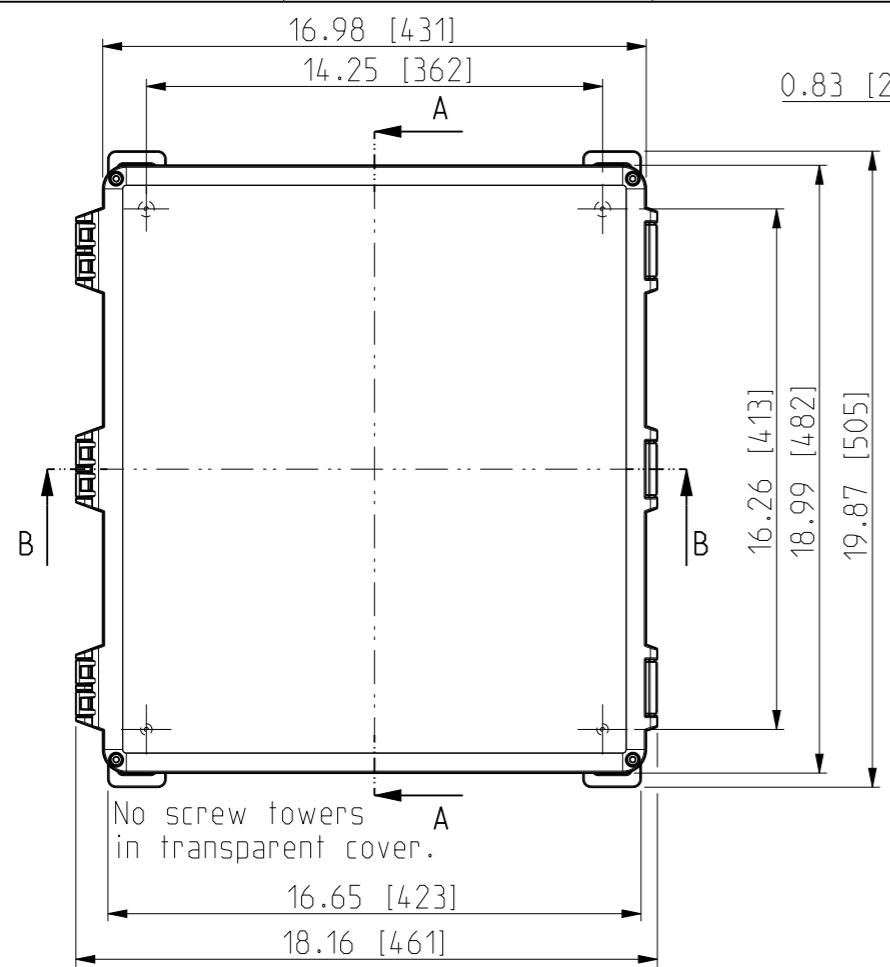

ID	Description	Date	By	Appr.
A	New drawing	17.09.2018	MTN	

FRONT VIEW WITH COVER REMOVED AND BACK PANEL DISPLAYED
14.72 [374]

FRONT VIEW WITH COVER REMOVED

Dimensions in inches [mm]

Material: Polycarbonate		Ensto Mat:	
 Ensto Finland Oy Ensto Smart Buildings		UPC G181610HML / UPC T181610HML Dimensional drawing	
Scale: 1:6	Date: 17.09.18	Replaces:	
A3	By: MTN	Replaced:	
Sheet No: 1 (1)	Checked:	Drw No: 000439814 A	
Ctrl:		Ref: Polybox	
		Code: UPC x181610HML	