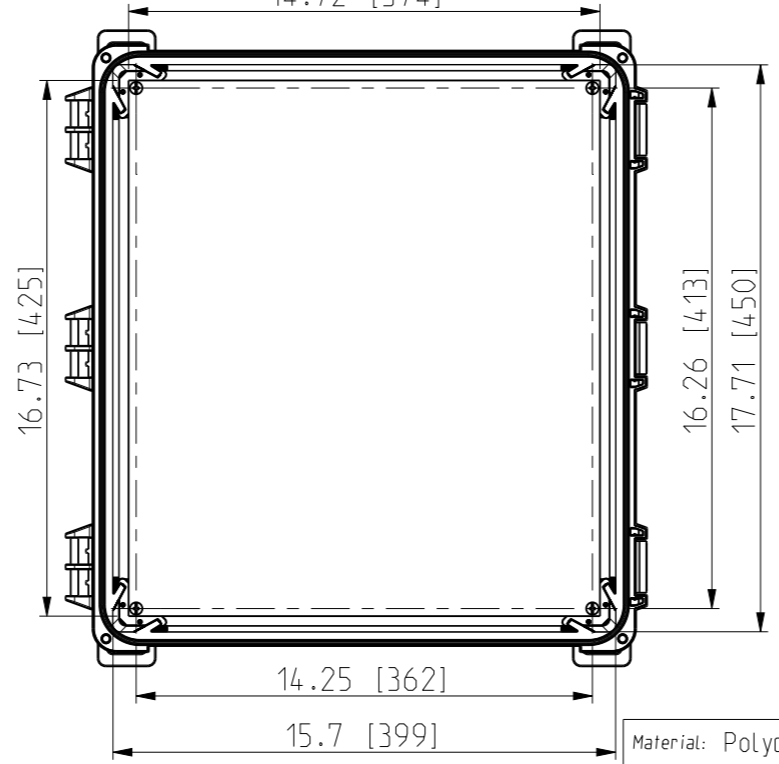

ID	Description	Date	By	Appr.
A	New drawing	17.09.2018	MTN	

FRONT VIEW WITH COVER REMOVED AND BACK PANEL DISPLAYED
14.72 [374]

FRONT VIEW WITH COVER REMOVED

Dimensions in inches [mm]

Material: Polycarbonate		Ensto Mat:	
 Ensto Finland Oy Ensto Smart Buildings		UPC G181610HML / UPC T181610HML Dimensional drawing	
Scale: 1:6	Date: 17.09.18	Replaces:	
A3	By: MTN	Replaced:	
Sheet No: 1 (1)	Checked:	Drw No: 000439814 A	
Ctrl:		Ref: Polybox	
		Code: UPC x181610HML	