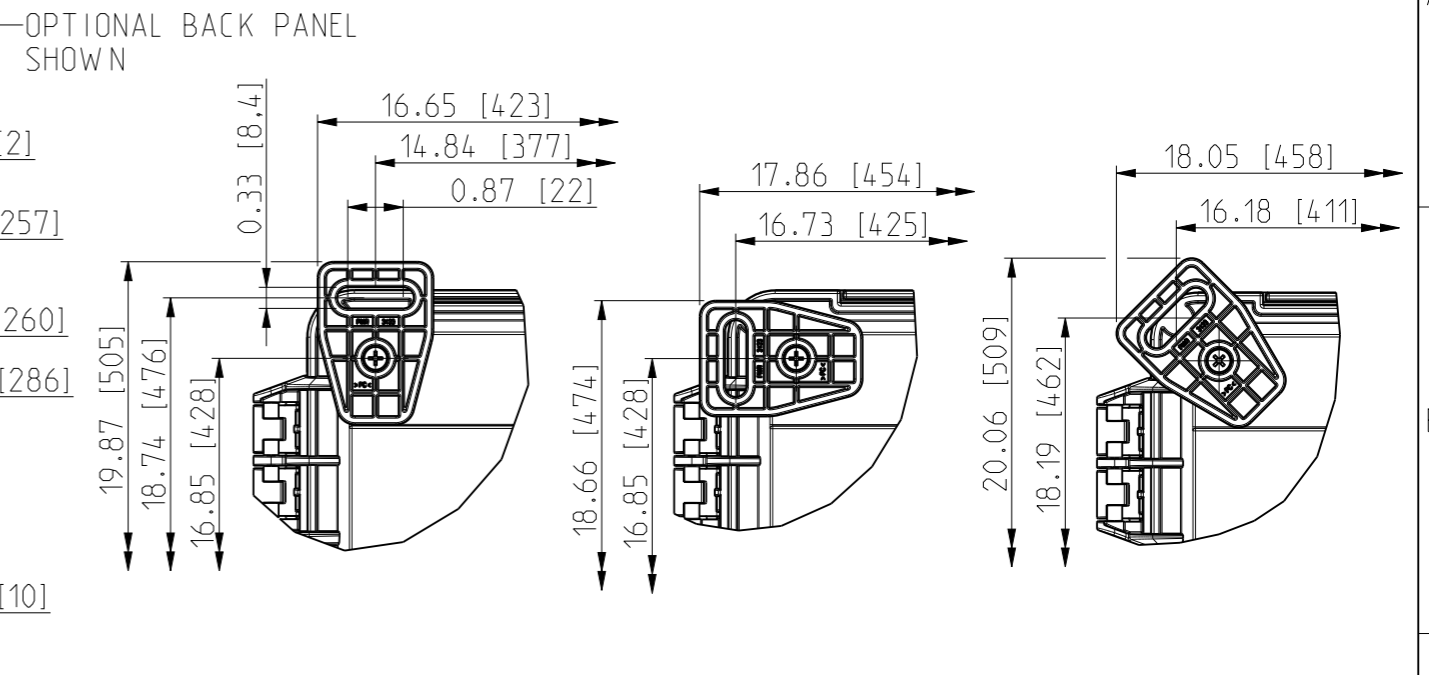

ID	Description	Date	By	Appr.
A	New drawing	17.09.2018	MTN	

FRONT VIEW WITH COVER REMOVED AND BACK PANEL DISPLAYED
14.72 [374]

FRONT VIEW WITH COVER REMOVED

Dimensions in inches [mm]

Material: Polycarbonate		Ensto Mat:	
 Ensto Finland Oy Ensto Smart Buildings		UPC G181610HML / UPC T181610HML Dimensional drawing	
Scale: 1:6	Date: 17.09.18	Replaces:	
A3	By: MTN	Replaced:	
Sheet No: 1 (1)	Checked:	Drw No: 000439814 A	
Ctrl:		Ref: Polybox	
		Code: UPC x181610HML	