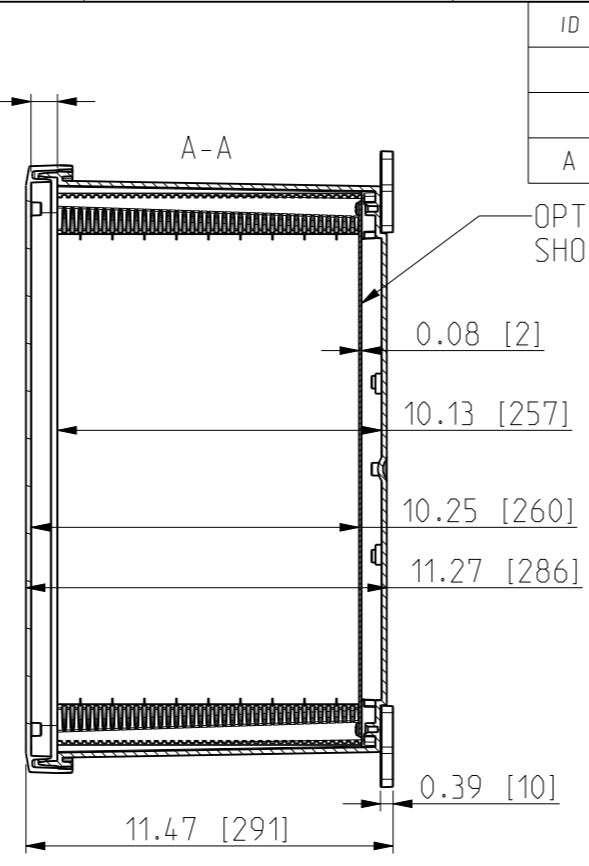

ID	Description	Date	By	Appr.
A	New drawing	17.09.2018	MTN	

FRONT VIEW WITH COVER REMOVED AND BACK PANEL DISPLAYED
14.72 [374]

FRONT VIEW WITH COVER REMOVED

Dimensions in inches [mm]

Material: Polycarbonate		Ensto Mat:	
 Ensto Finland Oy Ensto Smart Buildings		UPC G181610HML / UPC T181610HML Dimensional drawing	
Scale: 1:6	Date: 17.09.18	Replaces:	
A3	By: MTN	Replaced:	
Sheet No: 1 (1)	Checked:	Drw No: 000439814 A	
Ctrl:		Ref: Polybox	
		Code: UPC x181610HML	