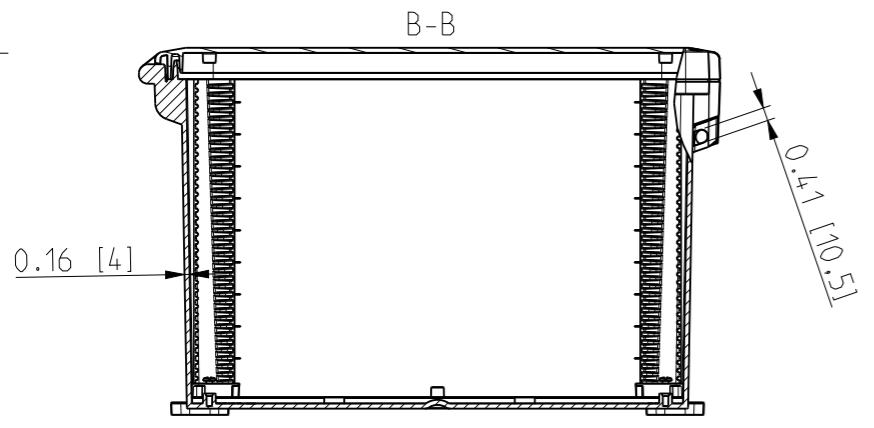

ID	Description	Date	By	Appr.
A	New drawing	17.09.2018	MTN	

FRONT VIEW WITH COVER REMOVED AND BACK PANEL DISPLAYED
14.72 [374]

FRONT VIEW WITH COVER REMOVED

Dimensions in inches [mm]

Material: Polycarbonate		Ensto Mat:	
 Ensto Finland Oy Ensto Smart Buildings		UPC G181610HML / UPC T181610HML Dimensional drawing	
Scale: 1:6	Date: 17.09.18	Replaces:	
A3	By: MTN	Replaced:	
Sheet No: 1 (1)	Checked:	Drw No: 000439814 A	
Ctrl:		Ref: Polybox	
		Code: UPC x181610HML	