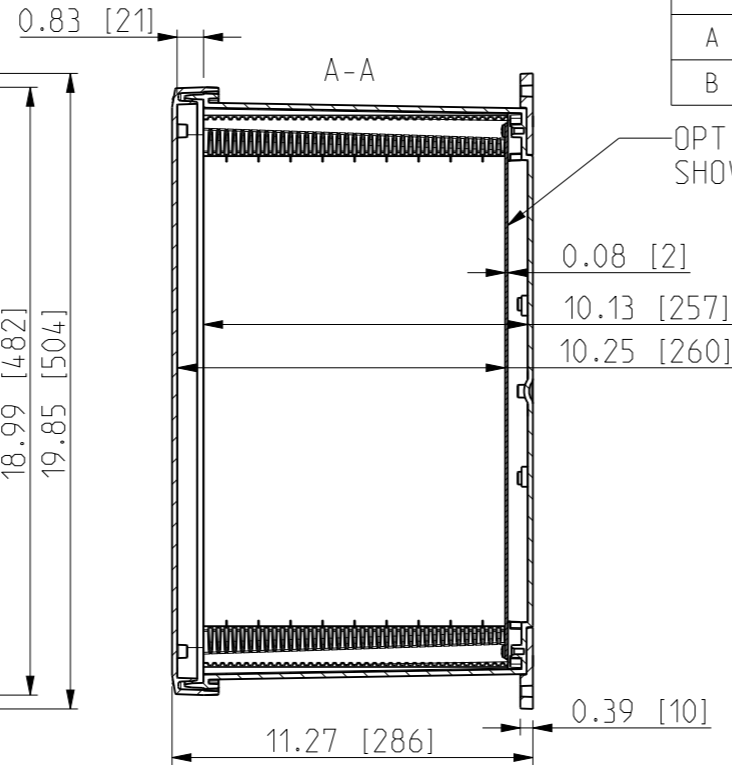

ID	Description	Date	By	Appr.
A		2.1.2018	KA	
B	Added more dimensions	17.09.2018	MTN	

FRONT VIEW WITH COVER REMOVED AND BACK PANEL DISPLAYED

FRONT VIEW WITH COVER REMOVED

Dimensions in inches [mm]

Material: Polycarbonate		Ensto Mat:		
ENSTO Ensto Finland Oy Ensto Smart Buildings		UPC G181610F/UPC T181610F Dimensional drawing		
Scale	Date			Replaces:
1:6	18.12.2017			Replaced:
A3	By: KA			Drw No: 000385427 B
Sheet No: 1 (1)	Checked:	Ref: Polybox	Code: UPC x181610F	