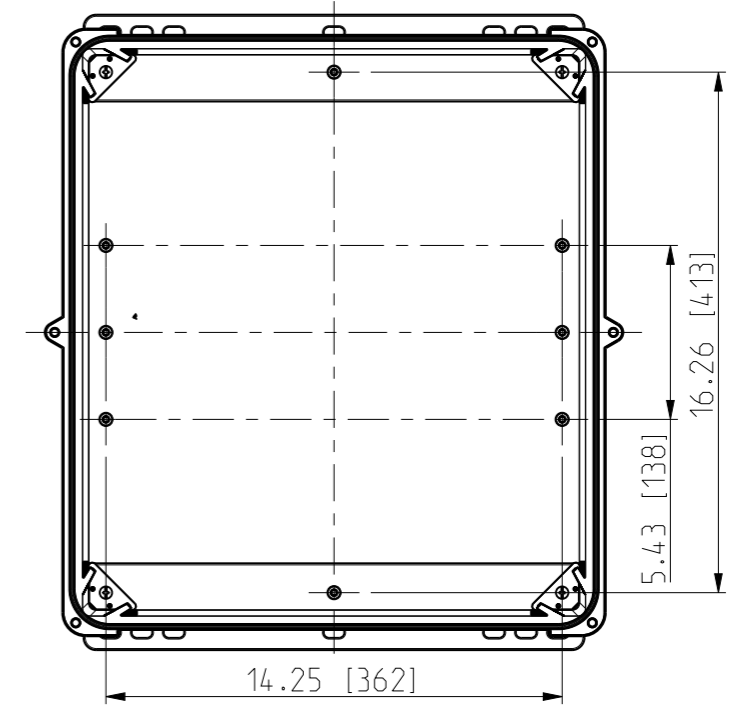

ID	Description	Date	By	Appr.
A		2.1.2018	KA	
B	Added more dimensions	17.09.2018	MTN	

FRONT VIEW WITH COVER REMOVED AND BACK PANEL DISPLAYED

FRONT VIEW WITH COVER REMOVED

Dimensions in inches [mm]

Material: Polycarbonate		Ensto Mat:		
ENSTO Ensto Finland Oy Ensto Smart Buildings		UPC G181610F/UPC T181610F Dimensional drawing		
Scale	Date			Replaces:
1:6	18.12.2017			Replaced:
A3	By: KA			Drw No: 000385427 B
Sheet No: 1 (1)	Checked:	Ref: Polybox	Code: UPC x181610F	