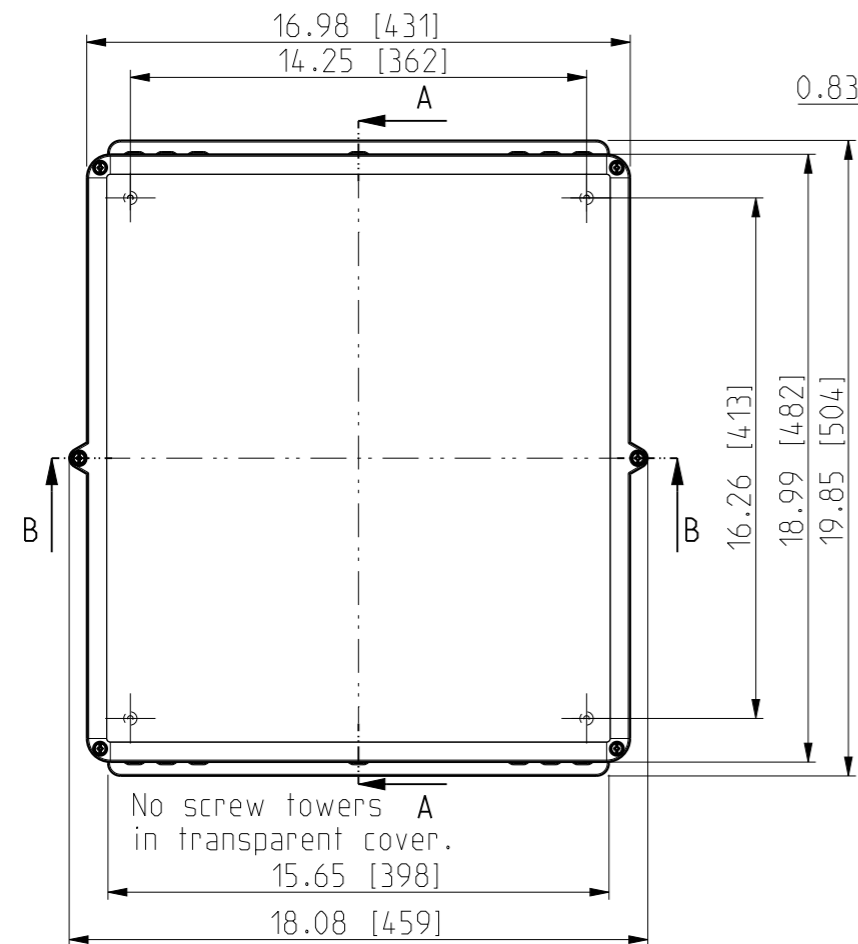

ID	Description	Date	By	Appr.
A		2.1.2018	KA	
B	Added more dimensions	17.09.2018	MTN	

FRONT VIEW WITH COVER REMOVED AND BACK PANEL DISPLAYED

FRONT VIEW WITH COVER REMOVED

Dimensions in inches [mm]

Material: Polycarbonate		Ensto Mat:		
ENSTO Ensto Finland Oy Ensto Smart Buildings		UPC G181610F/UPC T181610F Dimensional drawing		
Scale	Date			Replaces:
1:6	18.12.2017			Replaced:
A3	By: KA			Drw No: 000385427 B
Sheet No: 1 (1)	Checked:	Ref: Polybox	Code: UPC x181610F	