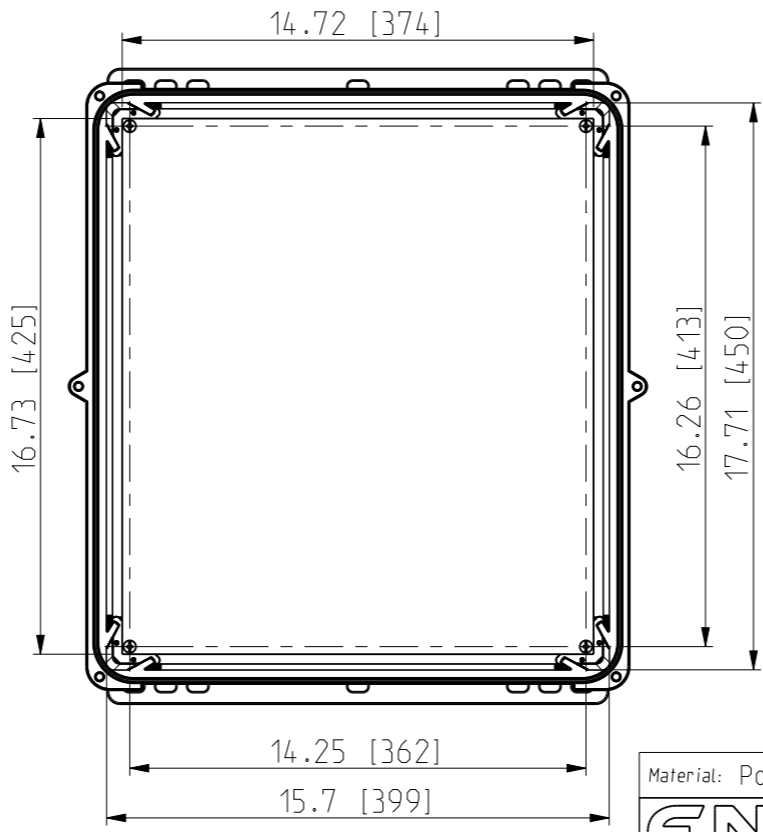

ID	Description	Date	By	Appr.
A		2.1.2018	KA	
B	Added more dimensions	17.09.2018	MTN	

FRONT VIEW WITH COVER REMOVED AND BACK PANEL DISPLAYED

FRONT VIEW WITH COVER REMOVED

Dimensions in inches [mm]

Material: Polycarbonate		Ensto Mat:		
ENSTO Ensto Finland Oy Ensto Smart Buildings		UPC G181610F/UPC T181610F Dimensional drawing		
Scale	Date			Replaces:
1:6	18.12.2017			Replaced:
A3	By: KA			Drw No: 000385427 B
Sheet No: 1 (1)	Checked:	Ref: Polybox	Code: UPC x181610F	