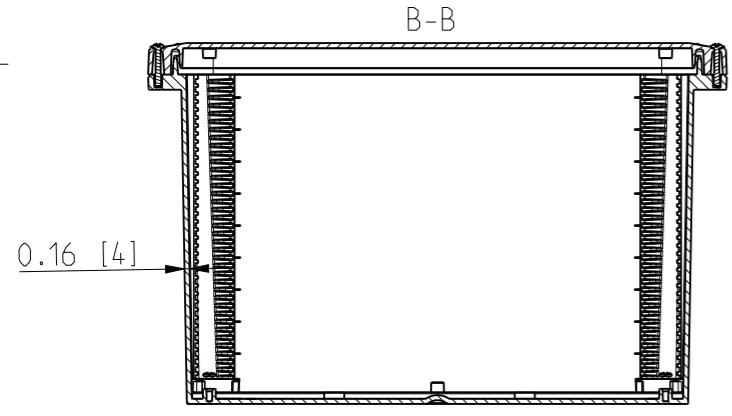

ID	Description	Date	By	Appr.
A		2.1.2018	KA	
B	Added more dimensions	17.09.2018	MTN	

FRONT VIEW WITH COVER REMOVED AND BACK PANEL DISPLAYED

FRONT VIEW WITH COVER REMOVED

Dimensions in inches [mm]

Material: Polycarbonate		Ensto Mat:		
ENSTO Ensto Finland Oy Ensto Smart Buildings		UPC G181610F/UPC T181610F Dimensional drawing		
Scale	Date			Replaces:
1:6	18.12.2017			Replaced:
A3	By: KA			Drw No: 000385427 B
Sheet No: 1 (1)	Checked:	Ref: Polybox	Code: UPC x181610F	