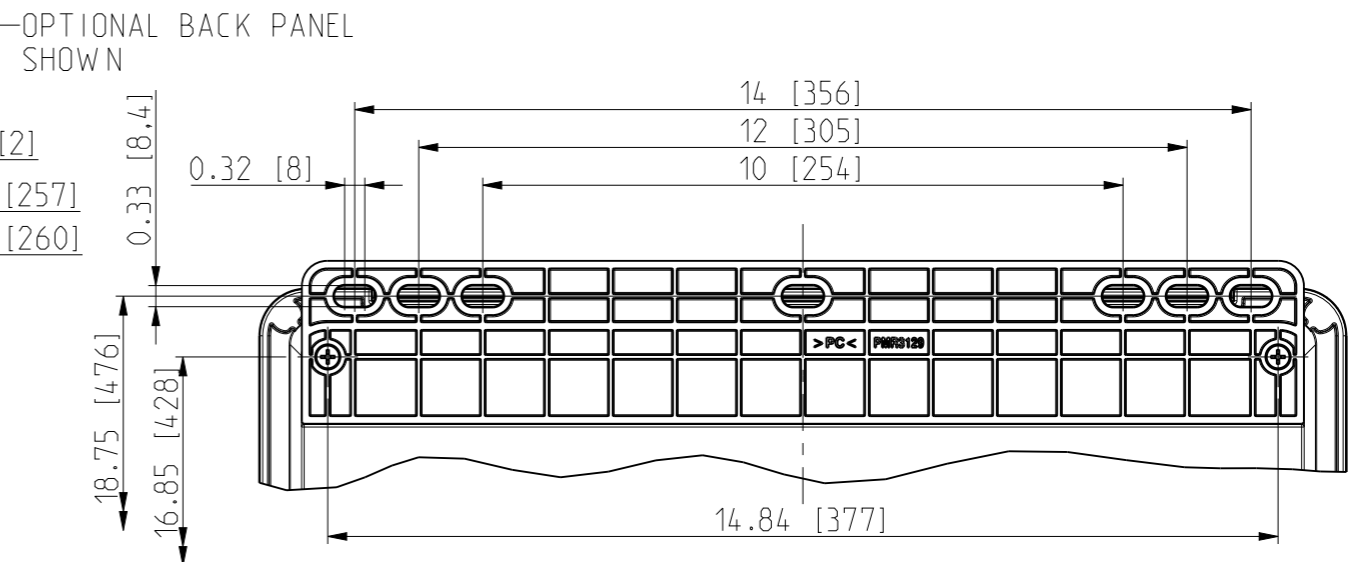

ID	Description	Date	By	Appr.
A		2.1.2018	KA	
B	Added more dimensions	17.09.2018	MTN	

FRONT VIEW WITH COVER REMOVED AND BACK PANEL DISPLAYED

FRONT VIEW WITH COVER REMOVED

Dimensions in inches [mm]

Material: Polycarbonate		Ensto Mat:		
ENSTO Ensto Finland Oy Ensto Smart Buildings		UPC G181610F/UPC T181610F Dimensional drawing		
Scale	Date			Replaces:
1:6	18.12.2017			Replaced:
A3	By: KA			Drw No: 000385427 B
Sheet No: 1 (1)	Checked:	Ref: Polybox	Code: UPC x181610F	