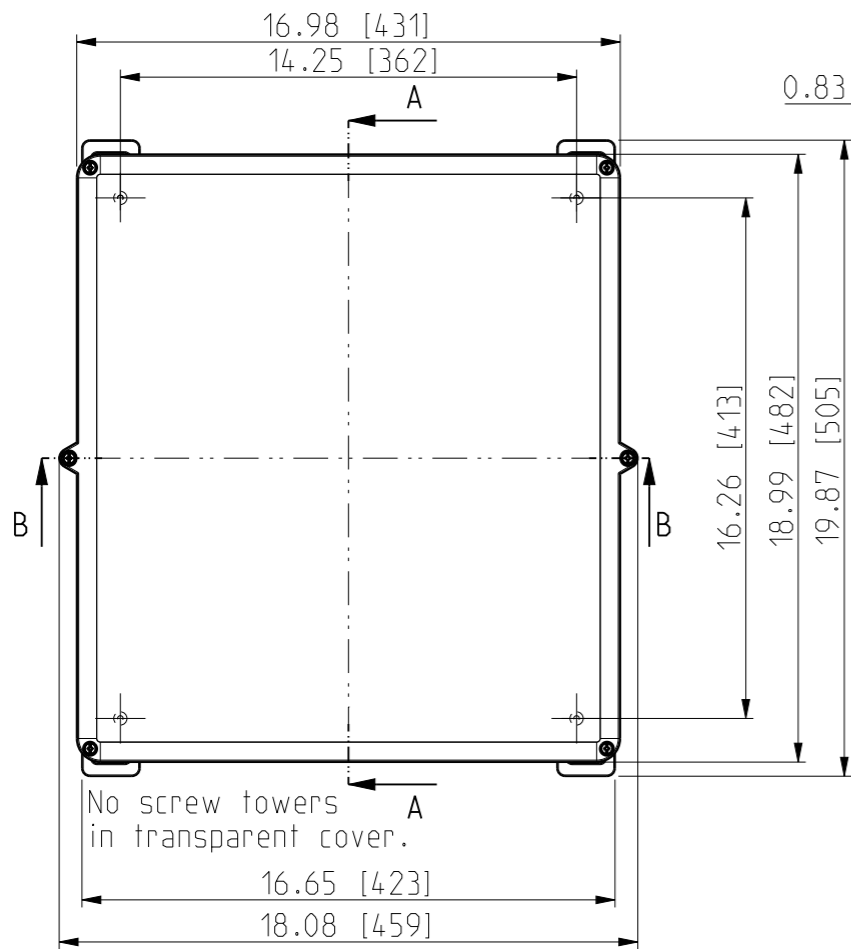

| ID | Description            | Date       | By  | Appr. |
|----|------------------------|------------|-----|-------|
| A  |                        | 2.1.2018   | KA  |       |
| B  | Added more dimensions. | 17.09.2018 | MTN |       |

OPTIONAL BACK PANEL SHOWN

FRONT VIEW WITH COVER REMOVED

FRONT VIEW WITH COVER REMOVED AND BACK PANEL DISPLAYED

Dimensions in inches [mm]

|   |                    |   |  |
|---|--------------------|---|--|
| Material: Polycarbonate                                   |                    | Ensto Mat:  |  |
| <b>ENSTO</b><br>Ensto Finland Oy<br>Ensto Smart Buildings |                    |  |  |
| Scale<br>1:6  | Date<br>15.12.2017 | UPCG181610/UPCT181610<br>Dimensional drawing  |  |
| A3  | By<br>KA           |   |  |
| Sheet No: 1 (1)   | Checked            |   |  |
|   |                    | Replaces:   |  |
|   |                    | Replaced:   |  |
|   |                    | Drw No: 000385257 B   |  |
|   |                    | Ref: Polybox  |  |
|   |                    | Code: UPC x181610   |  |