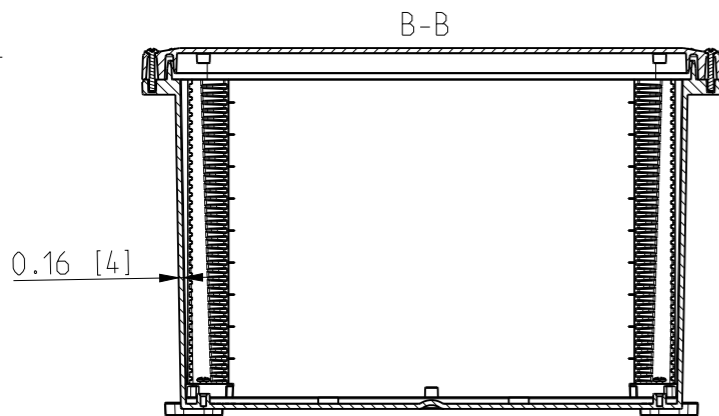

OPTIONAL BACK PANEL SHOWN

FRONT VIEW WITH COVER REMOVED

FRONT VIEW WITH COVER REMOVED AND BACK PANEL DISPLAYED

Dimensions in inches [mm]

|   |                    |   |  |
|---|--------------------|---|--|
| Material: Polycarbonate                                   |                    | Ensto Mat:  |  |
| <b>ENSTO</b><br>Ensto Finland Oy<br>Ensto Smart Buildings |                    |  |  |
| Scale<br>1:6  | Date<br>15.12.2017 | UPCG181610/UPCT181610<br>Dimensional drawing  |  |
| A3  | By<br>KA           |   |  |
| Sheet No: 1 (1)   | Checked            |   |  |
|   |                    | Replaces:   |  |
|   |                    | Replaced:   |  |
|   |                    | Drw No: 000385257 B   |  |
|   |                    | Ref: Polybox  |  |
|   |                    | Code: UPC x181610   |  |