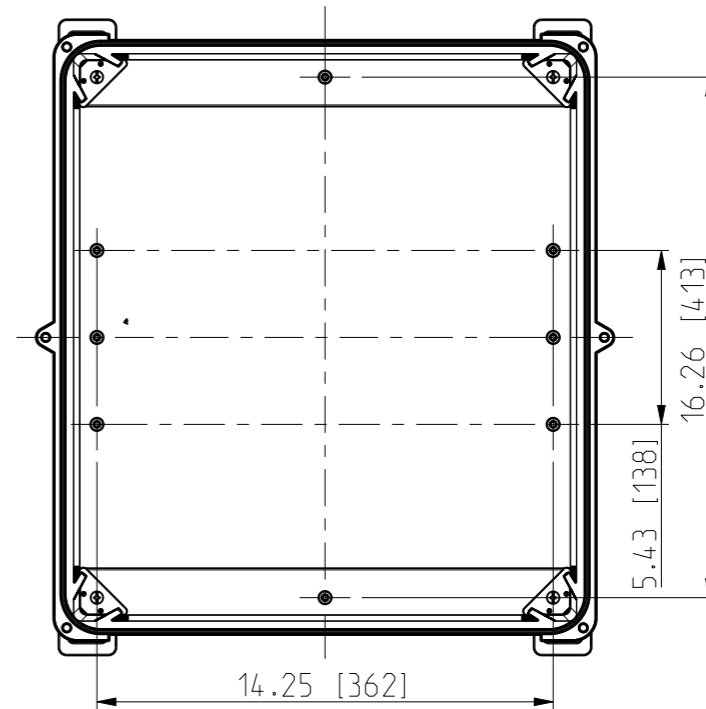

| ID | Description            | Date       | By  | Appr. |
|----|------------------------|------------|-----|-------|
| A  |                        | 2.1.2018   | KA  |       |
| B  | Added more dimensions. | 17.09.2018 | MTN |       |

OPTIONAL BACK PANEL SHOWN

FRONT VIEW WITH COVER REMOVED

FRONT VIEW WITH COVER REMOVED AND BACK PANEL DISPLAYED

Dimensions in inches [mm]

|   |                    |   |  |
|---|--------------------|---|--|
| Material: Polycarbonate                                   |                    | Ensto Mat:  |  |
| <b>ENSTO</b><br>Ensto Finland Oy<br>Ensto Smart Buildings |                    |  |  |
| Scale<br>1:6  | Date<br>15.12.2017 | UPCG181610/UPCT181610<br>Dimensional drawing  |  |
| A3  | By<br>KA           |   |  |
| Sheet No: 1 (1)   | Checked            |   |  |
|   |                    | Replaces:   |  |
|   |                    | Replaced:   |  |
|   |                    | Drw No: 000385257 B   |  |
|   |                    | Ref: Polybox  |  |
|   |                    | Code: UPC x181610   |  |