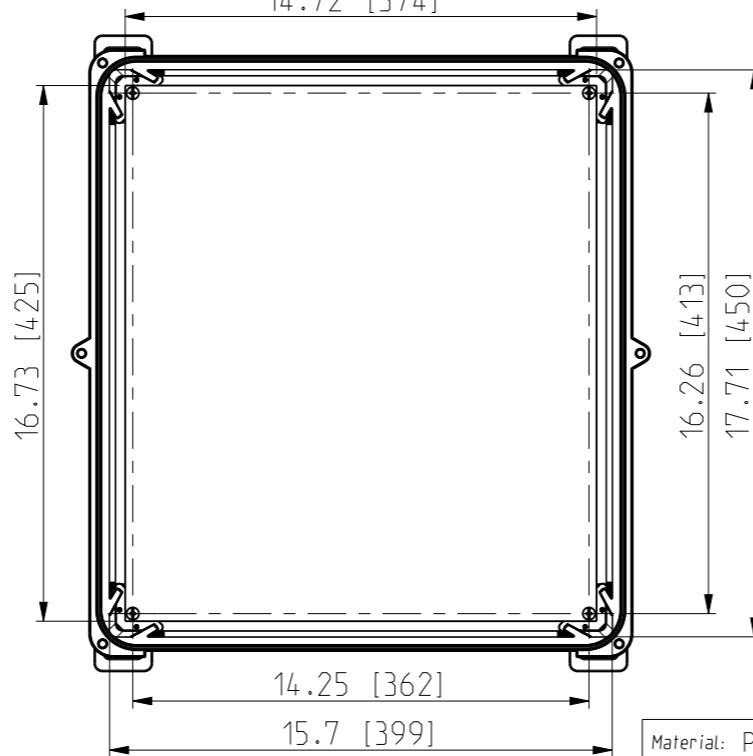

| ID | Description            | Date       | By  | Appr. |
|----|------------------------|------------|-----|-------|
| A  |                        | 2.1.2018   | KA  |       |
| B  | Added more dimensions. | 17.09.2018 | MTN |       |

OPTIONAL BACK PANEL SHOWN

FRONT VIEW WITH COVER REMOVED

FRONT VIEW WITH COVER REMOVED AND BACK PANEL DISPLAYED

Dimensions in inches [mm]

|   |                    |   |  |
|---|--------------------|---|--|
| Material: Polycarbonate                                   |                    | Ensto Mat:  |  |
| <b>ENSTO</b><br>Ensto Finland Oy<br>Ensto Smart Buildings |                    |  |  |
| Scale<br>1:6  | Date<br>15.12.2017 | UPCG181610/UPCT181610<br>Dimensional drawing  |  |
| A3  | By<br>KA           |   |  |
| Sheet No: 1 (1)   | Checked            |   |  |
|   |                    | Replaces:   |  |
|   |                    | Replaced:   |  |
|   |                    | Drw No: 000385257 B   |  |
|   |                    | Ref: Polybox  |  |
|   |                    | Code: UPC x181610   |  |