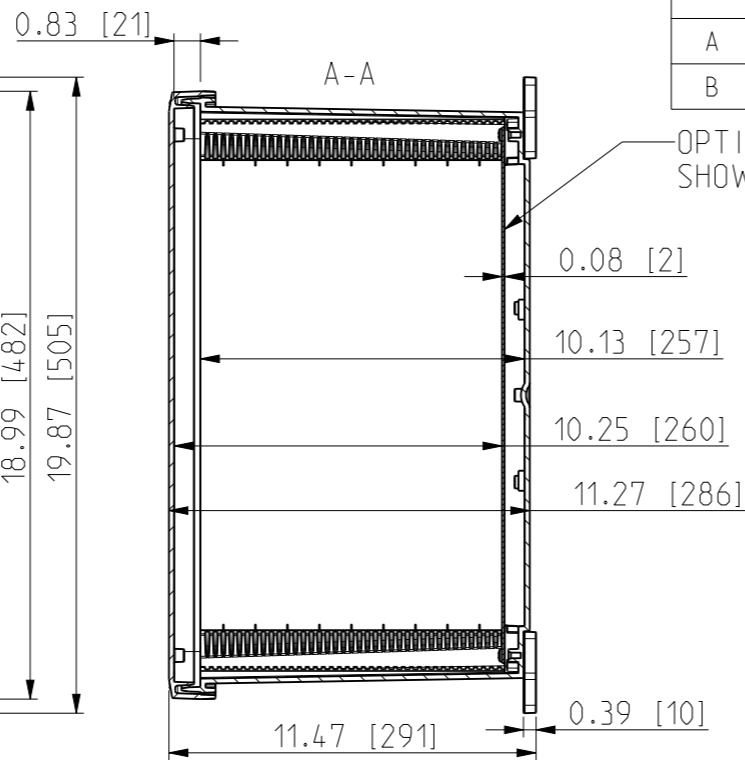

| ID | Description            | Date       | By  | Appr. |
|----|------------------------|------------|-----|-------|
| A  |                        | 2.1.2018   | KA  |       |
| B  | Added more dimensions. | 17.09.2018 | MTN |       |

OPTIONAL BACK PANEL SHOWN

FRONT VIEW WITH COVER REMOVED

FRONT VIEW WITH COVER REMOVED AND BACK PANEL DISPLAYED

Dimensions in inches [mm]

|   |                    |   |  |
|---|--------------------|---|--|
| Material: Polycarbonate                                   |                    | Ensto Mat:  |  |
| <b>ENSTO</b><br>Ensto Finland Oy<br>Ensto Smart Buildings |                    |  |  |
| Scale<br>1:6  | Date<br>15.12.2017 | UPCG181610/UPCT181610<br>Dimensional drawing  |  |
| A3  | By<br>KA           |   |  |
| Sheet No: 1 (1)   | Checked            |   |  |
|   |                    | Replaces:   |  |
|   |                    | Replaced:   |  |
|   |                    | Drw No: 000385257 B   |  |
|   |                    | Ref: Polybox  |  |
|   |                    | Code: UPC x181610   |  |