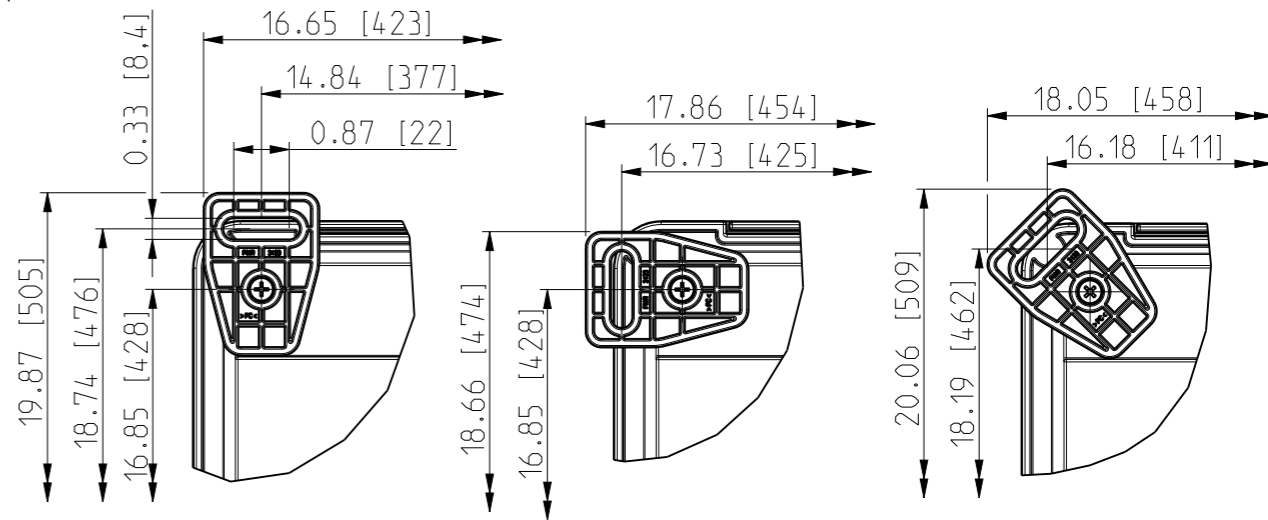

| ID | Description            | Date       | By  | Appr. |
|----|------------------------|------------|-----|-------|
| A  |                        | 2.1.2018   | KA  |       |
| B  | Added more dimensions. | 17.09.2018 | MTN |       |

OPTIONAL BACK PANEL SHOWN

FRONT VIEW WITH COVER REMOVED

FRONT VIEW WITH COVER REMOVED AND BACK PANEL DISPLAYED

Dimensions in inches [mm]

|   |                    |   |  |
|---|--------------------|---|--|
| Material: Polycarbonate                                   |                    | Ensto Mat:  |  |
| <b>ENSTO</b><br>Ensto Finland Oy<br>Ensto Smart Buildings |                    |  |  |
| Scale<br>1:6  | Date<br>15.12.2017 | UPCG181610/UPCT181610<br>Dimensional drawing  |  |
| A3  | By<br>KA           |   |  |
| Sheet No: 1 (1)   | Checked            |   |  |
|   |                    | Replaces:   |  |
|   |                    | Replaced:   |  |
|   |                    | Drw No: 000385257 B   |  |
|   |                    | Ref: Polybox  |  |
|   |                    | Code: UPC x181610   |  |