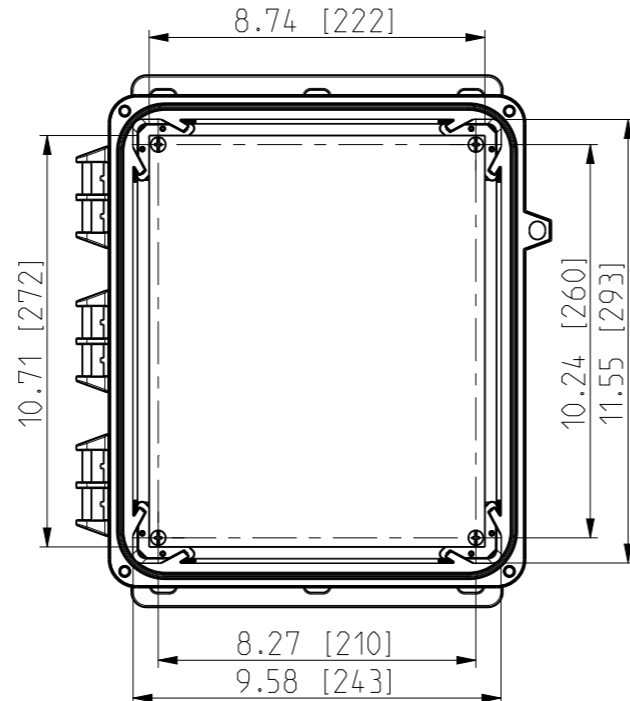

FRONT VIEW WITH COVER REMOVED AND BACK PANEL DISPLAYED

FRONT VIEW WITH COVER REMOVED

Dimensions in inches [mm]

ID	Description	Date	By	Appr.
A		5.1.2018	KA	
B	Added more dimensions.	14.09.2018	MTN	

Material: Polycarbonate		Ensto Mat:	
 Ensto Finland Oy Ensto Smart Buildings			
Scale	Date	UPC G121006HSF / UPC T121006HSF	
1:5	5.1.2018	Dimensional drawing	
A3	By KA	Replaces:	
Sheet No: 1 (1)	Checked	Replaced:	
Ctrl		Drw No: 000387037 B	
		Ref: Polybox	
		Code: UPC x121006HSF	