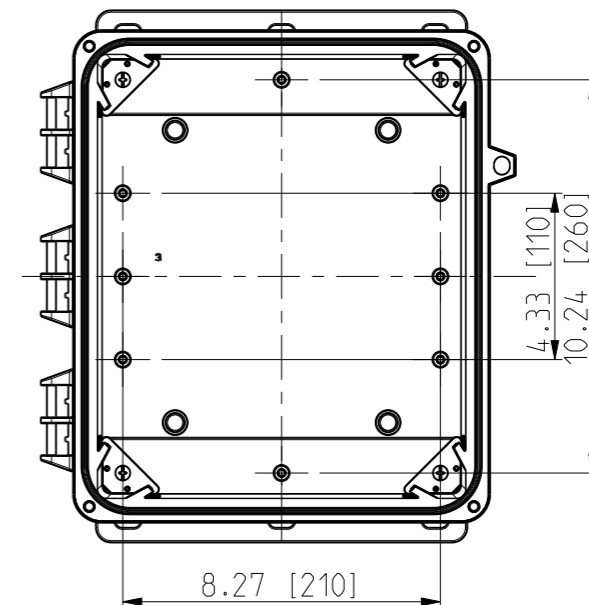

FRONT VIEW WITH COVER REMOVED AND BACK PANEL DISPLAYED

FRONT VIEW WITH COVER REMOVED

Dimensions in inches [mm]

ID	Description	Date	By	Appr.
A		5.1.2018	KA	
B	Added more dimensions.	14.09.2018	MTN	

Material: Polycarbonate		Ensto Mat:	
 Ensto Finland Oy Ensto Smart Buildings			
Scale	Date	UPC G121006HSF / UPC T121006HSF	
1:5	5.1.2018	Dimensional drawing	
A3	By KA	Replaces:	
Sheet No: 1 (1)	Checked	Replaced:	
Ctrl		Drw No: 000387037 B	
		Ref: Polybox	
		Code: UPC x121006HSF	