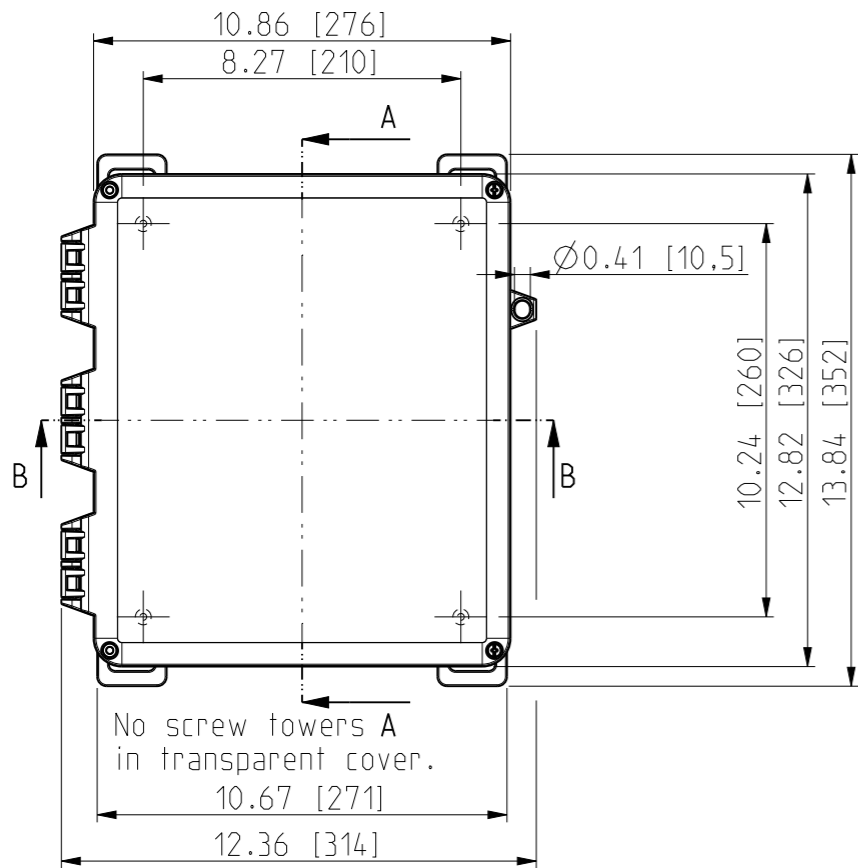

ID	Description	Date	By	Appr.
A		5.1.2018	KA	
B	Added more dimensions.	14.09.2018	MTN	

FRONT VIEW WITH COVER REMOVED AND BACK PANEL DISPLAYED

FRONT VIEW WITH COVER REMOVED

Dimensions in inches [mm]

Material: Polycarbonate		Ensto Mat:		Replaces:	
ENSTO Ensto Finland Oy Ensto Smart Buildings				UPCG121006HS/UPCT121006HS	
Scale 1:5 A3	Date 5.1.2018 By KA Checked	Dimensional drawing		Replaced:	
Sheet No: 1 (1)	Ctrl			Drw No: 000387107 B	
				Ref: Polybox	
				Code: UPC x121006HS	