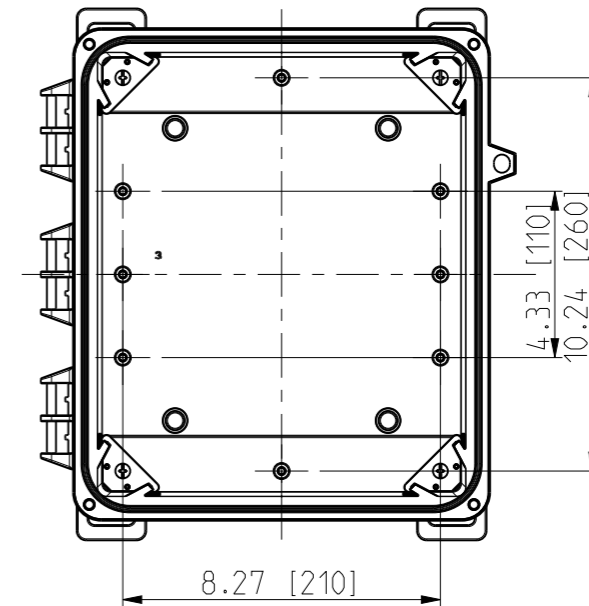

ID	Description	Date	By	Appr.
A		5.1.2018	KA	
B	Added more dimensions.	14.09.2018	MTN	

FRONT VIEW WITH COVER REMOVED AND BACK PANEL DISPLAYED

FRONT VIEW WITH COVER REMOVED

Dimensions in inches [mm]

Material: Polycarbonate		Ensto Mat:		Replaces:	
ENSTO Ensto Finland Oy Ensto Smart Buildings				UPCG121006HS/UPCT121006HS	
Scale 1:5 A3	Date 5.1.2018 By KA Checked	Dimensional drawing		Replaced:	
Sheet No: 1 (1)	Ctrl			Drw No: 000387107 B	
				Ref: Polybox	
				Code: UPC x121006HS	