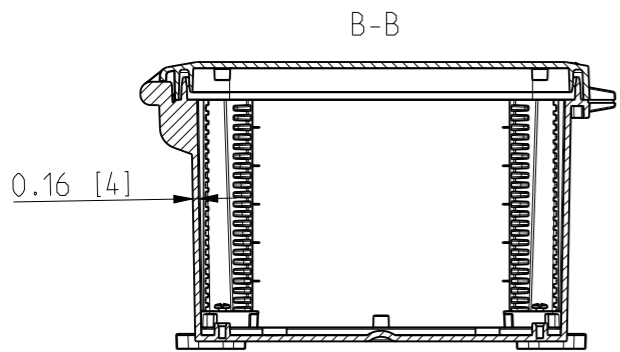

ID	Description	Date	By	Appr.
A		5.1.2018	KA	
B	Added more dimensions.	14.09.2018	MTN	

FRONT VIEW WITH COVER REMOVED AND BACK PANEL DISPLAYED

FRONT VIEW WITH COVER REMOVED

Dimensions in inches [mm]

Material: Polycarbonate		Ensto Mat:		Replaces:	
ENSTO Ensto Finland Oy Ensto Smart Buildings				UPCG121006HS/UPCT121006HS	
Scale 1:5 A3	Date 5.1.2018 By KA Checked	Dimensional drawing		Replaced:	
Sheet No: 1 (1)	Ctrl			Drw No: 000387107 B	
				Ref: Polybox	
				Code: UPC x121006HS	