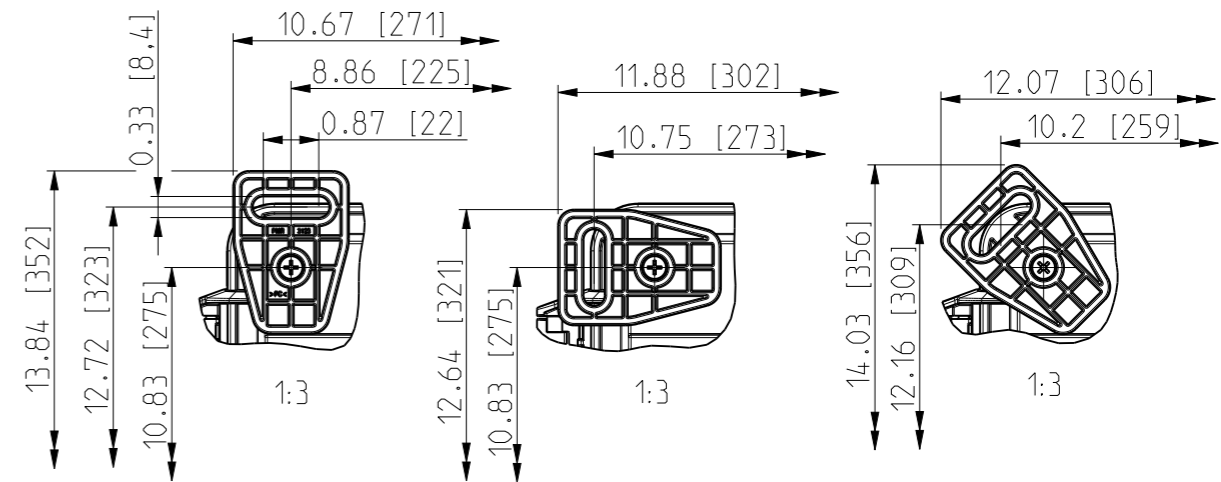

ID	Description	Date	By	Appr.
A		5.1.2018	KA	
B	Added more dimensions.	14.09.2018	MTN	

FRONT VIEW WITH COVER REMOVED AND BACK PANEL DISPLAYED

FRONT VIEW WITH COVER REMOVED

Dimensions in inches [mm]

Material: Polycarbonate		Ensto Mat:		Replaces:	
ENSTO Ensto Finland Oy Ensto Smart Buildings				UPCG121006HS/UPCT121006HS	
Scale 1:5 A3	Date 5.1.2018 By KA Checked	Dimensional drawing		Replaced:	
Sheet No: 1 (1)	Ctrl			Drw No: 000387107 B	
				Ref: Polybox	
				Code: UPC x121006HS	