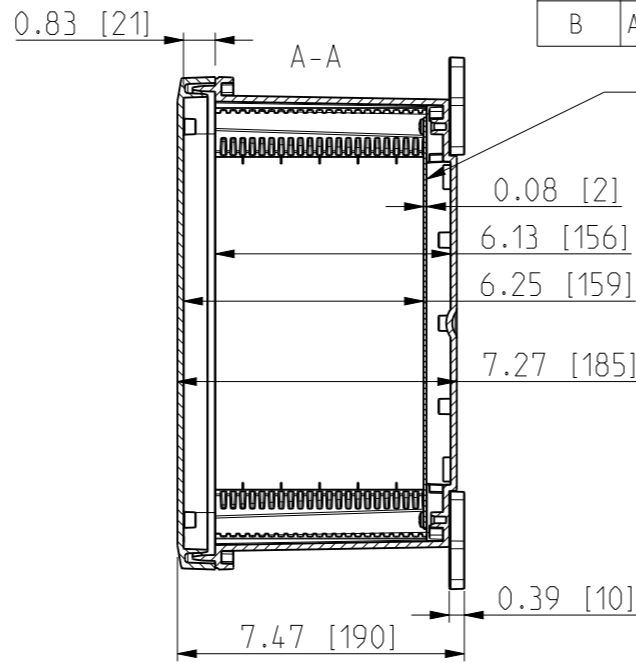

ID	Description	Date	By	Appr.
A		5.1.2018	KA	
B	Added more dimensions.	14.09.2018	MTN	

FRONT VIEW WITH COVER REMOVED AND BACK PANEL DISPLAYED

FRONT VIEW WITH COVER REMOVED

Dimensions in inches [mm]

Material: Polycarbonate		Ensto Mat:		Replaces:	
ENSTO Ensto Finland Oy Ensto Smart Buildings				UPCG121006HS/UPCT121006HS	
Scale 1:5 A3	Date 5.1.2018 By KA Checked	Dimensional drawing		Replaced:	
Sheet No: 1 (1)	Ctrl			Drw No: 000387107 B	
				Ref: Polybox	
				Code: UPC x121006HS	