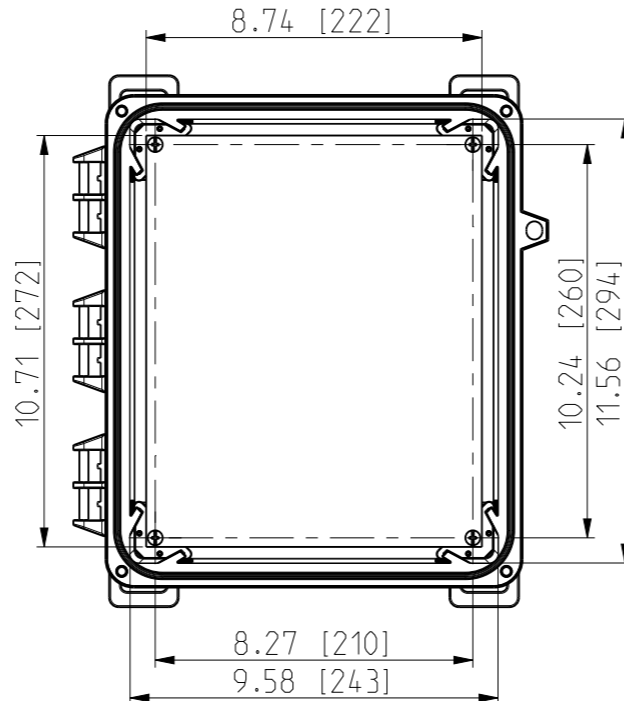

ID	Description	Date	By	Appr.
A		5.1.2018	KA	
B	Added more dimensions.	14.09.2018	MTN	

FRONT VIEW WITH COVER REMOVED AND BACK PANEL DISPLAYED

FRONT VIEW WITH COVER REMOVED

Dimensions in inches [mm]

Material: Polycarbonate		Ensto Mat:		Replaces:	
ENSTO Ensto Finland Oy Ensto Smart Buildings				UPCG121006HS/UPCT121006HS	
Scale 1:5 A3	Date 5.1.2018 By KA Checked	Dimensional drawing		Replaced:	
Sheet No: 1 (1)	Ctrl			Drw No: 000387107 B	
				Ref: Polybox	
				Code: UPC x121006HS	