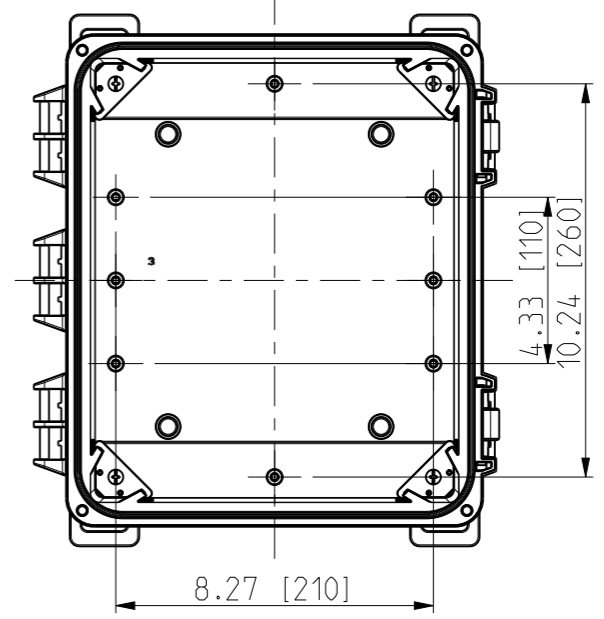

ID	Description	Date	By	Appr.
A		5.1.2018	KA	
B	Added more dimensions	14.09.2018	MTN	

OPTIONAL BACK PANEL SHOWN

FRONT VIEW WITH COVER REMOVED AND BACK PANEL DISPLAYED

FRONT VIEW WITH COVER REMOVED

Dimensions in inches [mm]

Material: Polycarbonate		Ensto Mat:	
 Ensto Finland Oy Ensto Smart Buildings		UPC G121006HNL / UPC T121006HNL	Replaces:
Scale 1:5 A3	Date 5.1.2018 By KA Checked		Replaced:
Sheet No: 1 (1)	Ctrl		Drw No: 000387121 B
			Ref: Polybox
		Code: UPC x121006HNL	