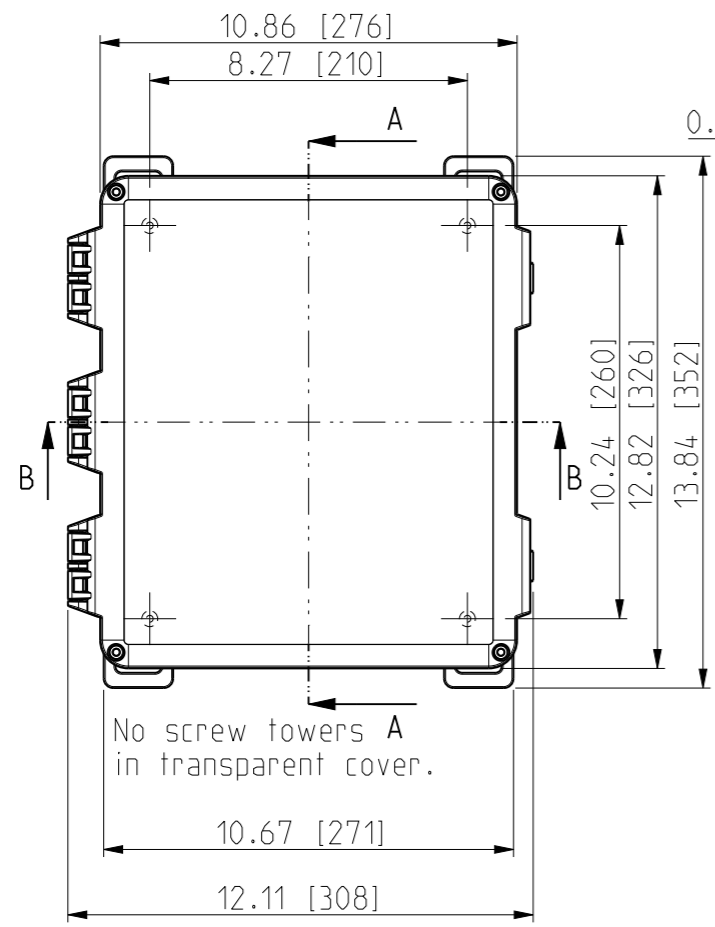

ID	Description	Date	By	Appr.
A		5.1.2018	KA	
B	Added more dimensions	14.09.2018	MTN	

OPTIONAL BACK PANEL SHOWN

FRONT VIEW WITH COVER REMOVED AND BACK PANEL DISPLAYED

FRONT VIEW WITH COVER REMOVED

Dimensions in inches [mm]

Material: Polycarbonate		Ensto Mat:	
 Ensto Finland Oy Ensto Smart Buildings		UPC G121006HNL / UPC T121006HNL	Replaces:
Scale 1:5 A3	Date 5.1.2018 By KA Checked		Replaced:
Sheet No: 1 (1)	Ctrl		Drw No: 000387121 B
			Ref: Polybox
		Code: UPC x121006HNL	