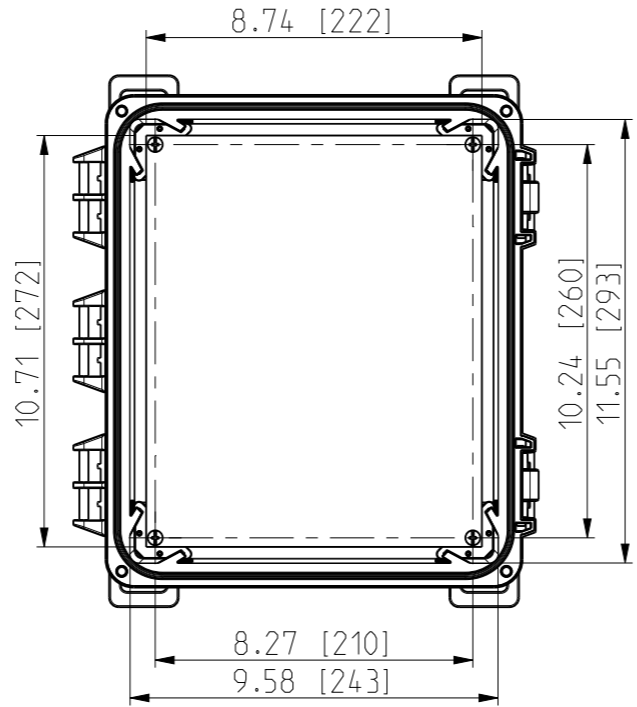

ID	Description	Date	By	Appr.
A		5.1.2018	KA	
B	Added more dimensions	14.09.2018	MTN	

OPTIONAL BACK PANEL SHOWN

FRONT VIEW WITH COVER REMOVED AND BACK PANEL DISPLAYED

FRONT VIEW WITH COVER REMOVED

Dimensions in inches [mm]

Material: Polycarbonate		Ensto Mat:	
 Ensto Finland Oy Ensto Smart Buildings		UPC G121006HNL / UPC T121006HNL	Replaces:
Scale 1:5 A3	Date 5.1.2018 By KA Checked		Replaced:
Sheet No: 1 (1)	Ctrl		Drw No: 000387121 B
			Ref: Polybox
		Code: UPC x121006HNL	