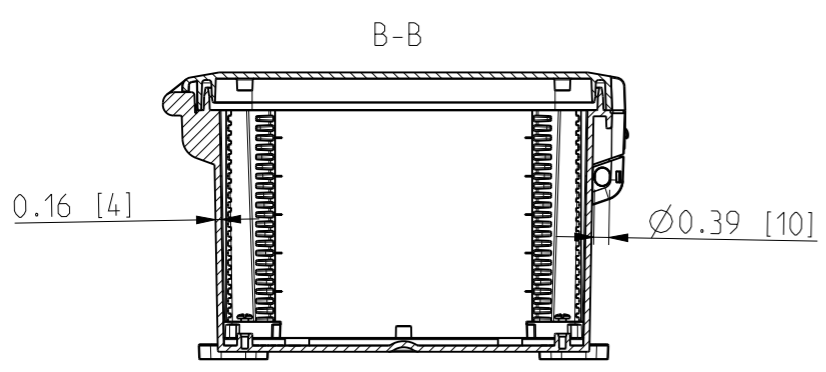

ID	Description	Date	By	Appr.
A		5.1.2018	KA	
B	Added more dimensions	14.09.2018	MTN	

OPTIONAL BACK PANEL SHOWN

FRONT VIEW WITH COVER REMOVED AND BACK PANEL DISPLAYED

FRONT VIEW WITH COVER REMOVED

Dimensions in inches [mm]

Material: Polycarbonate		Ensto Mat:	
 Ensto Finland Oy Ensto Smart Buildings		UPC G121006HNL / UPC T121006HNL	Replaces:
Scale 1:5 A3	Date 5.1.2018 By KA Checked		Replaced:
Sheet No: 1 (1)	Ctrl		Drw No: 000387121 B
			Ref: Polybox
		Code: UPC x121006HNL	