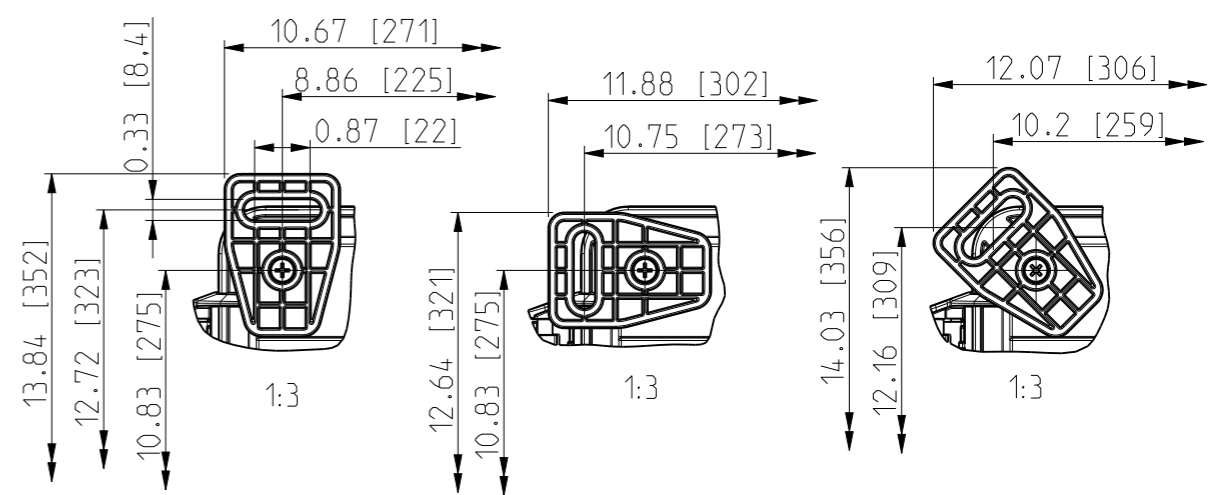

ID	Description	Date	By	Appr.
A		5.1.2018	KA	
B	Added more dimensions	14.09.2018	MTN	

OPTIONAL BACK PANEL SHOWN

FRONT VIEW WITH COVER REMOVED AND BACK PANEL DISPLAYED

FRONT VIEW WITH COVER REMOVED

Dimensions in inches [mm]

Material: Polycarbonate		Ensto Mat:	
 Ensto Finland Oy Ensto Smart Buildings		UPC G121006HNL / UPC T121006HNL	Replaces:
Scale 1:5 A3	Date 5.1.2018 By KA Checked		Replaced:
Sheet No: 1 (1)	Ctrl		Drw No: 000387121 B
			Ref: Polybox
		Code: UPC x121006HNL	