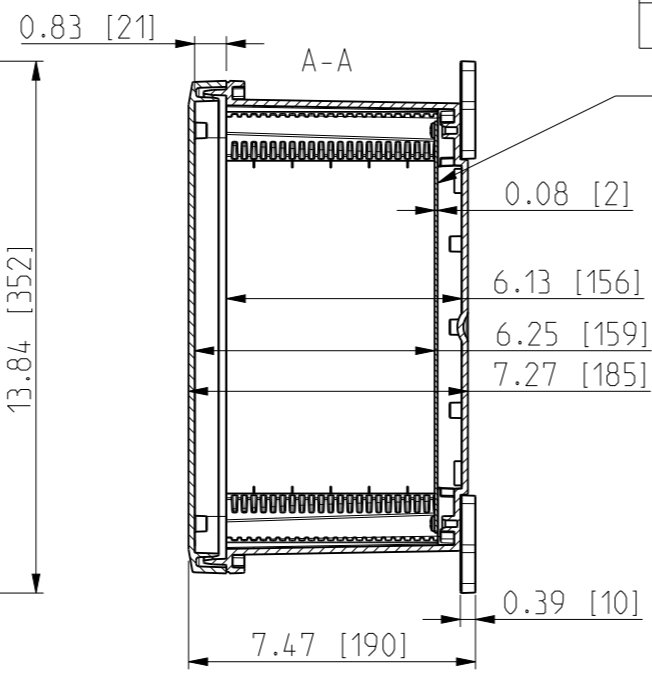

ID	Description	Date	By	Appr.
A		5.1.2018	KA	
B	Added more dimensions	14.09.2018	MTN	

OPTIONAL BACK PANEL SHOWN

FRONT VIEW WITH COVER REMOVED AND BACK PANEL DISPLAYED

FRONT VIEW WITH COVER REMOVED

Dimensions in inches [mm]

Material: Polycarbonate		Ensto Mat:	
 Ensto Finland Oy Ensto Smart Buildings		UPC G121006HNL / UPC T121006HNL	Replaces:
Scale 1:5 A3	Date 5.1.2018 By KA Checked		Replaced:
Sheet No: 1 (1)	Ctrl		Drw No: 000387121 B
			Ref: Polybox
		Code: UPC x121006HNL	