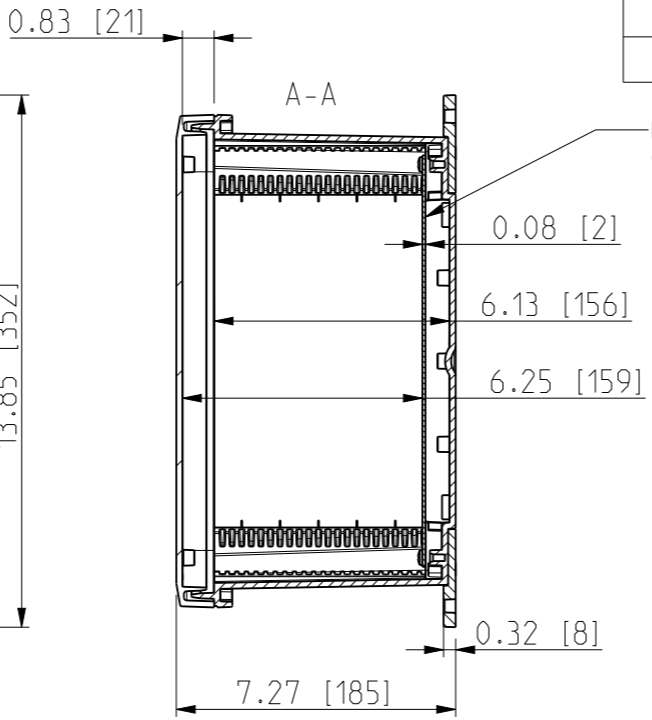

ID	Description	Date	By	Appr.
A	New drawing	17.09.2018	MTN	

OPTIONAL BACK PANEL SHOWN

No screw towers in transparent cover.

FRONT VIEW WITH COVER REMOVED AND BACK PANEL DISPLAYED

FRONT VIEW WITH COVER REMOVED

Dimensions in inches [mm]

Material: Polycarbonate		Ensto Mat:		Replaces:	
ENSTO Ensto Finland Oy Ensto Smart Buildings		UPC G121006HMLF / UPC T121006HMLF		Replaced:	
Scale 1:5 A3	Date 17.09.18 By MTN Checked	Dimensional drawing		Drw No: 000439751 A	
Sheet No: 1 (1)	Ctrl			Ref: Polybox	
				Code: UPC x121006HMLF	