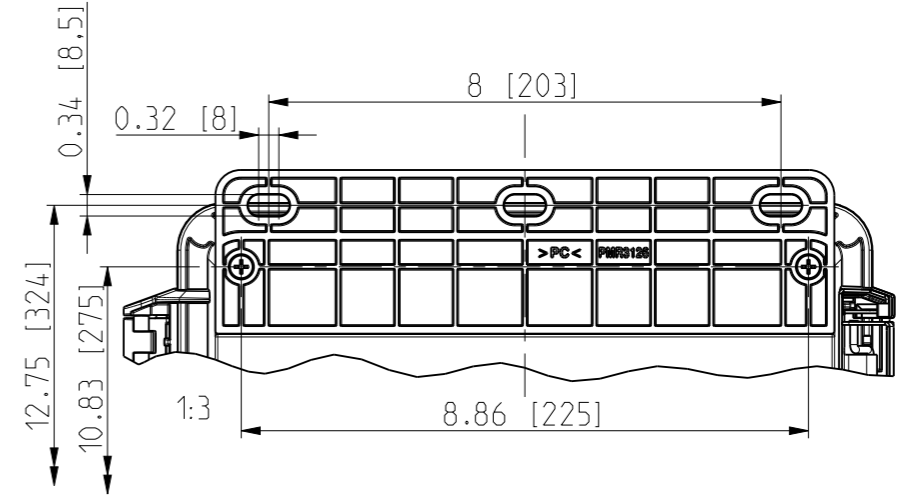

ID	Description	Date	By	Appr.
A	New drawing	17.09.2018	MTN	

OPTIONAL BACK PANEL SHOWN

No screw towers in transparent cover.

FRONT VIEW WITH COVER REMOVED AND BACK PANEL DISPLAYED

FRONT VIEW WITH COVER REMOVED

Dimensions in inches [mm]

Material: Polycarbonate		Ensto Mat:		Replaces:	
ENSTO Ensto Finland Oy Ensto Smart Buildings		UPC G121006HMLF / UPC T121006HMLF		Replaced:	
Scale 1:5 A3	Date 17.09.18 By MTN Checked	Dimensional drawing		Drw No: 000439751 A	
Sheet No: 1 (1)	Ctrl			Ref: Polybox	
				Code: UPC x121006HMLF	