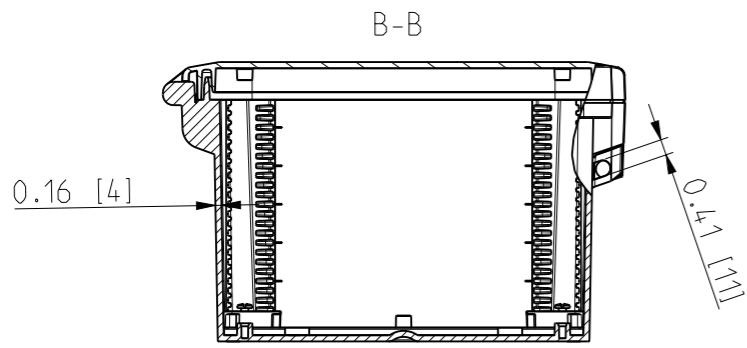

ID	Description	Date	By	Appr.
A	New drawing	17.09.2018	MTN	

OPTIONAL BACK PANEL SHOWN

No screw towers in transparent cover.

FRONT VIEW WITH COVER REMOVED AND BACK PANEL DISPLAYED

FRONT VIEW WITH COVER REMOVED

Dimensions in inches [mm]

Material: Polycarbonate		Ensto Mat:		Replaces:	
ENSTO Ensto Finland Oy Ensto Smart Buildings		UPC G121006HMLF / UPC T121006HMLF		Replaced:	
Scale 1:5 A3	Date 17.09.18 By MTN Checked	Dimensional drawing		Drw No: 000439751 A	
Sheet No: 1 (1)	Ctrl			Ref: Polybox	
				Code: UPC x121006HMLF	