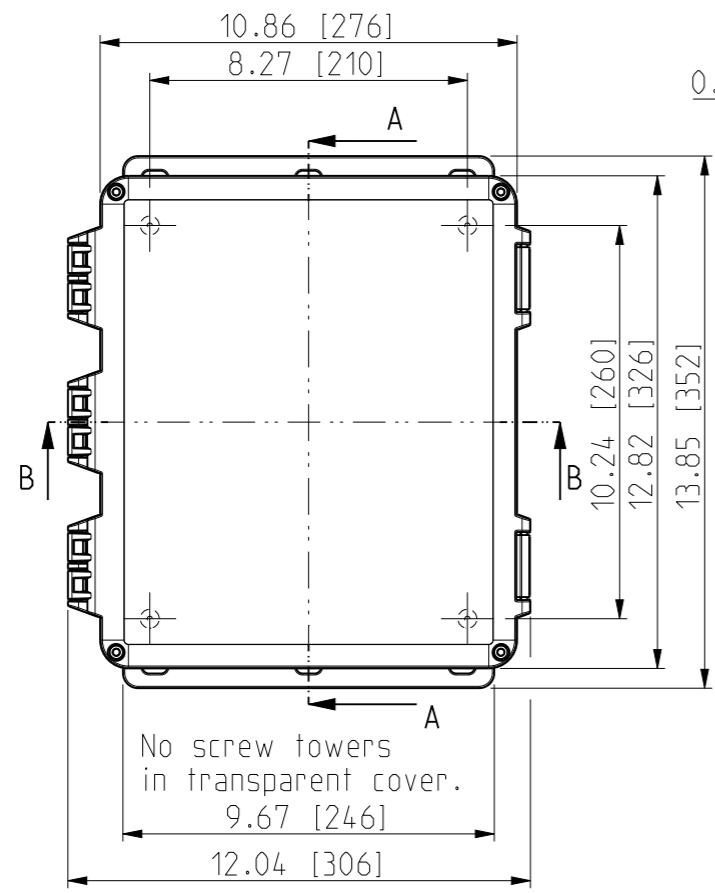

ID	Description	Date	By	Appr.
A	New drawing	17.09.2018	MTN	

OPTIONAL BACK PANEL SHOWN

No screw towers in transparent cover.

FRONT VIEW WITH COVER REMOVED AND BACK PANEL DISPLAYED

FRONT VIEW WITH COVER REMOVED

Dimensions in inches [mm]

Material: Polycarbonate		Ensto Mat:		Replaces:	
ENSTO Ensto Finland Oy Ensto Smart Buildings		UPC G121006HMLF / UPC T121006HMLF		Replaced:	
Scale 1:5 A3	Date 17.09.18 By MTN Checked	Dimensional drawing		Drw No: 000439751 A	
Sheet No: 1 (1)	Ctrl			Ref: Polybox	
				Code: UPC x121006HMLF	