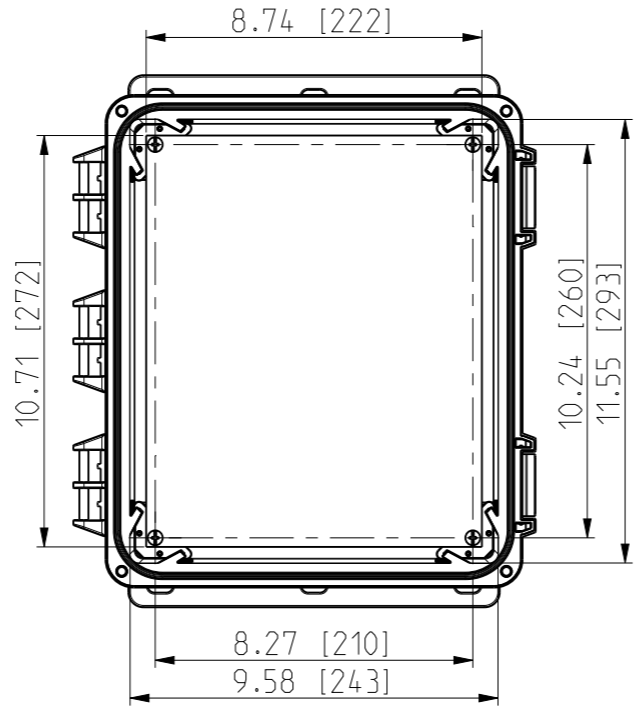

ID	Description	Date	By	Appr.
A	New drawing	17.09.2018	MTN	

OPTIONAL BACK PANEL SHOWN

No screw towers in transparent cover.

FRONT VIEW WITH COVER REMOVED AND BACK PANEL DISPLAYED

FRONT VIEW WITH COVER REMOVED

Dimensions in inches [mm]

Material: Polycarbonate		Ensto Mat:		Replaces:	
ENSTO Ensto Finland Oy Ensto Smart Buildings		UPC G121006HMLF / UPC T121006HMLF		Replaced:	
Scale 1:5 A3	Date 17.09.18 By MTN Checked	Dimensional drawing		Drw No: 000439751 A	
Sheet No: 1 (1)	Ctrl			Ref: Polybox	
				Code: UPC x121006HMLF	