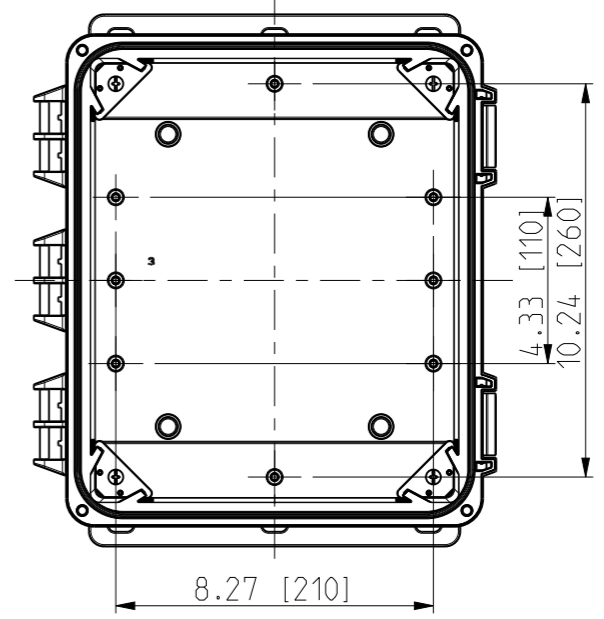

ID	Description	Date	By	Appr.
A	New drawing	17.09.2018	MTN	

OPTIONAL BACK PANEL SHOWN

No screw towers in transparent cover.

FRONT VIEW WITH COVER REMOVED AND BACK PANEL DISPLAYED

FRONT VIEW WITH COVER REMOVED

Dimensions in inches [mm]

Material: Polycarbonate		Ensto Mat:		Replaces:	
ENSTO Ensto Finland Oy Ensto Smart Buildings		UPC G121006HMLF / UPC T121006HMLF		Replaced:	
Scale 1:5 A3	Date 17.09.18 By MTN Checked	Dimensional drawing		Drw No: 000439751 A	
Sheet No: 1 (1)	Ctrl			Ref: Polybox	
				Code: UPC x121006HMLF	