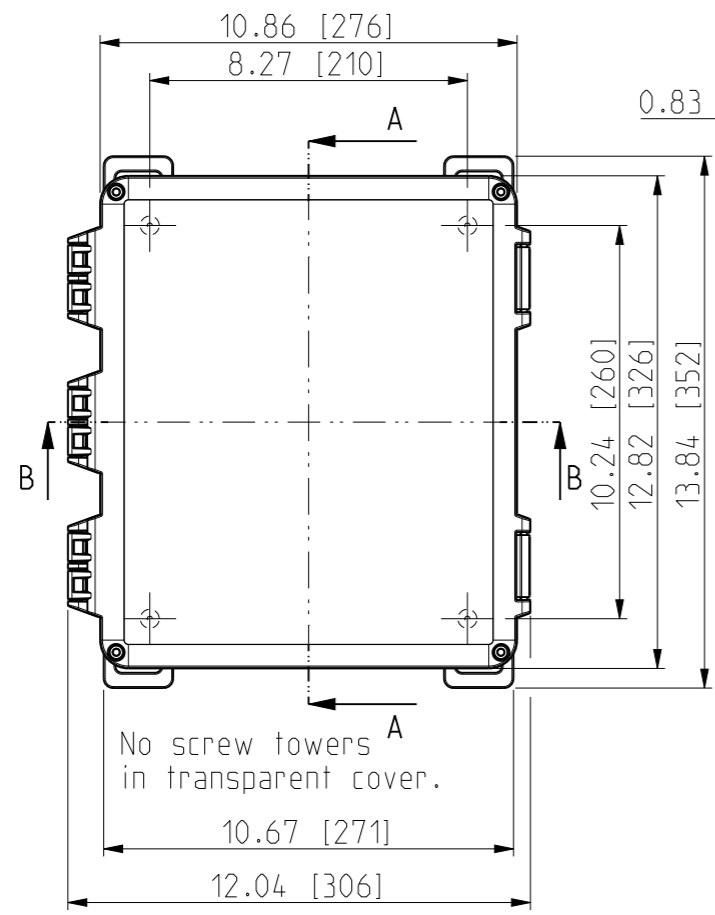

ID	Description	Date	By	Appr.
A	New drawing	17.09.2018	MTN	

OPTIONAL BACK PANEL SHOWN

FRONT VIEW WITH COVER REMOVED AND BACK PANEL DISPLAYED

FRONT VIEW WITH COVER REMOVED

Dimensions in inches [mm]

Material: Polycarbonate		Ensto Mat:		Replaces:	
<b>ENSTO</b> Ensto Finland Oy Ensto Smart Buildings				UPC G121006HML / UPC T121006HML	
Scale 1:5 A3	Date 17.09.18 By MTN Checked	Dimensional drawing		Replaced:	
Sheet No: 1 (1)	Ctrl			Drw No: 000439752 A	
				Ref: Polybox	
				Code: UPC x121006HML	