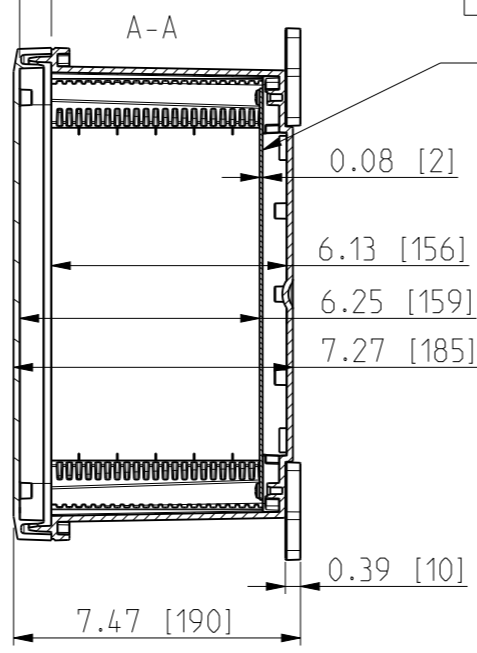

ID	Description	Date	By	Appr.
A	New drawing	17.09.2018	MTN	

OPTIONAL BACK PANEL SHOWN

FRONT VIEW WITH COVER REMOVED AND BACK PANEL DISPLAYED

FRONT VIEW WITH COVER REMOVED

Dimensions in inches [mm]

Material: Polycarbonate		Ensto Mat:		Replaces:	
<b>ENSTO</b> Ensto Finland Oy Ensto Smart Buildings				UPC G121006HML / UPC T121006HML	
Scale 1:5 A3	Date 17.09.18 By MTN Checked	Dimensional drawing		Replaced:	
Sheet No: 1 (1)	Ctrl			Drw No: 000439752 A	
				Ref: Polybox	
				Code: UPC x121006HML	