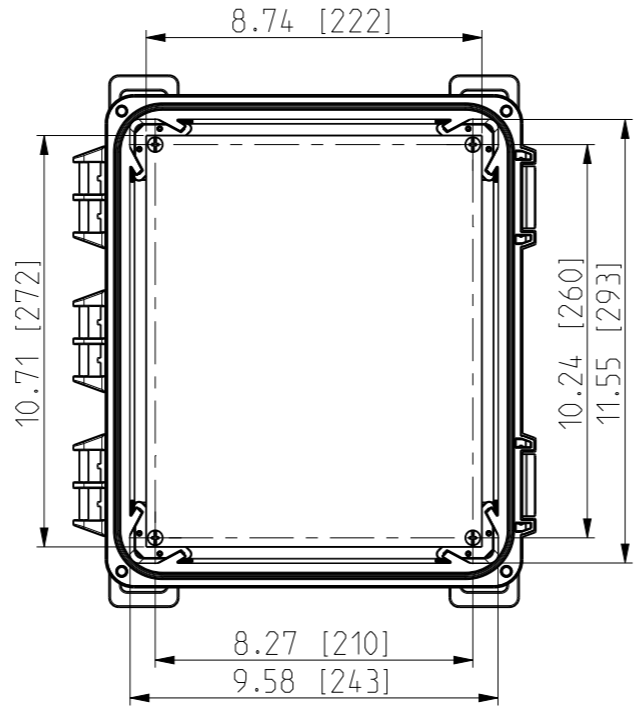

ID	Description	Date	By	Appr.
A	New drawing	17.09.2018	MTN	

OPTIONAL BACK PANEL SHOWN

FRONT VIEW WITH COVER REMOVED AND BACK PANEL DISPLAYED

FRONT VIEW WITH COVER REMOVED

Dimensions in inches [mm]

Material: Polycarbonate		Ensto Mat:		Replaces:	
<b>ENSTO</b> Ensto Finland Oy Ensto Smart Buildings				UPC G121006HML / UPC T121006HML	
Scale 1:5 A3	Date 17.09.18 By MTN Checked	Dimensional drawing		Replaced:	
Sheet No: 1 (1)	Ctrl			Drw No: 000439752 A	
				Ref: Polybox	
				Code: UPC x121006HML	