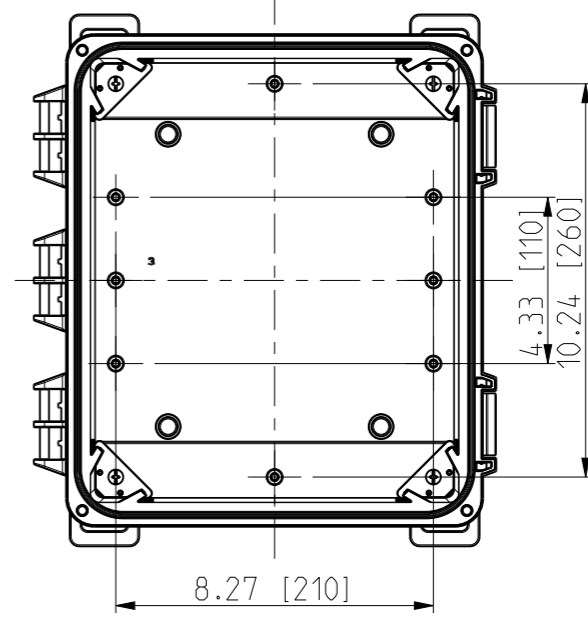

ID	Description	Date	By	Appr.
A	New drawing	17.09.2018	MTN	

OPTIONAL BACK PANEL SHOWN

FRONT VIEW WITH COVER REMOVED AND BACK PANEL DISPLAYED

FRONT VIEW WITH COVER REMOVED

Dimensions in inches [mm]

Material: Polycarbonate		Ensto Mat:		Replaces:	
<b>ENSTO</b> Ensto Finland Oy Ensto Smart Buildings				UPC G121006HML / UPC T121006HML	
Scale 1:5 A3	Date 17.09.18 By MTN Checked	Dimensional drawing		Replaced:	
Sheet No: 1 (1)	Ctrl			Drw No: 000439752 A	
				Ref: Polybox	
				Code: UPC x121006HML	