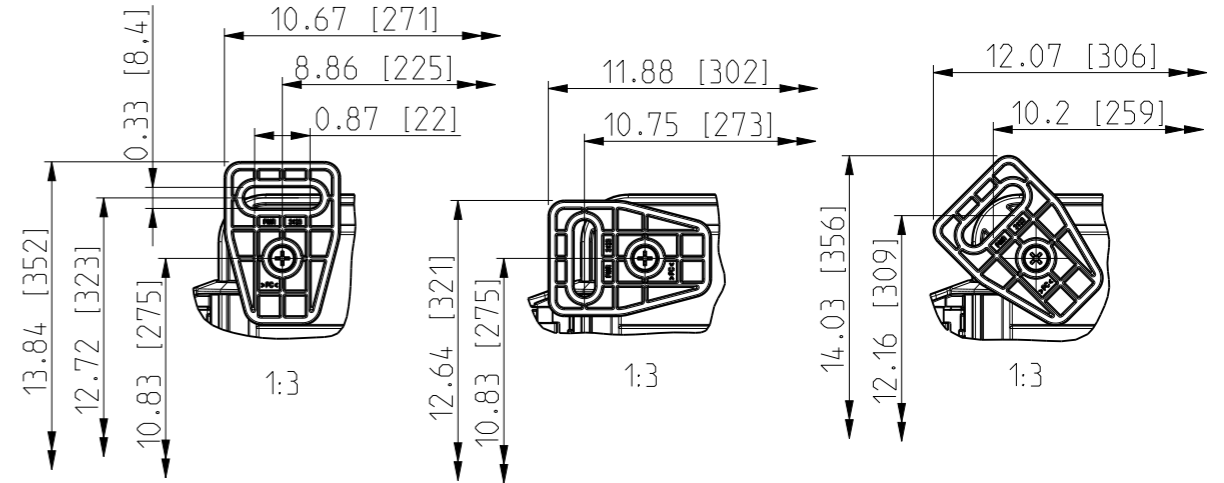

ID	Description	Date	By	Appr.
A	New drawing	17.09.2018	MTN	

OPTIONAL BACK PANEL SHOWN

FRONT VIEW WITH COVER REMOVED AND BACK PANEL DISPLAYED

FRONT VIEW WITH COVER REMOVED

Dimensions in inches [mm]

Material: Polycarbonate		Ensto Mat:		Replaces:	
<b>ENSTO</b> Ensto Finland Oy Ensto Smart Buildings				UPC G121006HML / UPC T121006HML	
Scale 1:5 A3	Date 17.09.18 By MTN Checked	Dimensional drawing		Replaced:	
Sheet No: 1 (1)	Ctrl			Drw No: 000439752 A	
				Ref: Polybox	
				Code: UPC x121006HML	