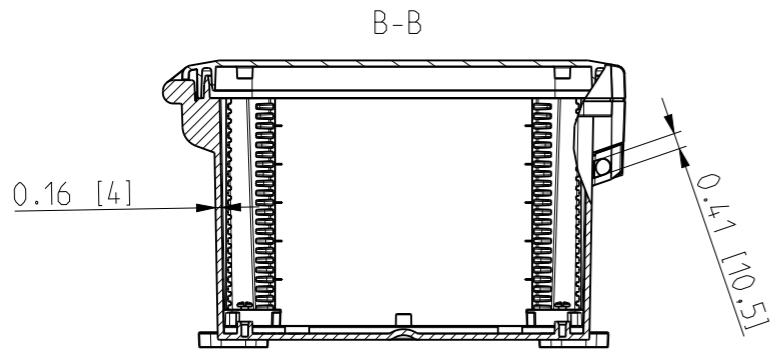

ID	Description	Date	By	Appr.
A	New drawing	17.09.2018	MTN	

OPTIONAL BACK PANEL SHOWN

FRONT VIEW WITH COVER REMOVED AND BACK PANEL DISPLAYED

FRONT VIEW WITH COVER REMOVED

Dimensions in inches [mm]

Material: Polycarbonate		Ensto Mat:		Replaces:	
<b>ENSTO</b> Ensto Finland Oy Ensto Smart Buildings				UPC G121006HML / UPC T121006HML	
Scale 1:5 A3	Date 17.09.18 By MTN Checked	Dimensional drawing		Replaced:	
Sheet No: 1 (1)	Ctrl			Drw No: 000439752 A	
				Ref: Polybox	
				Code: UPC x121006HML	