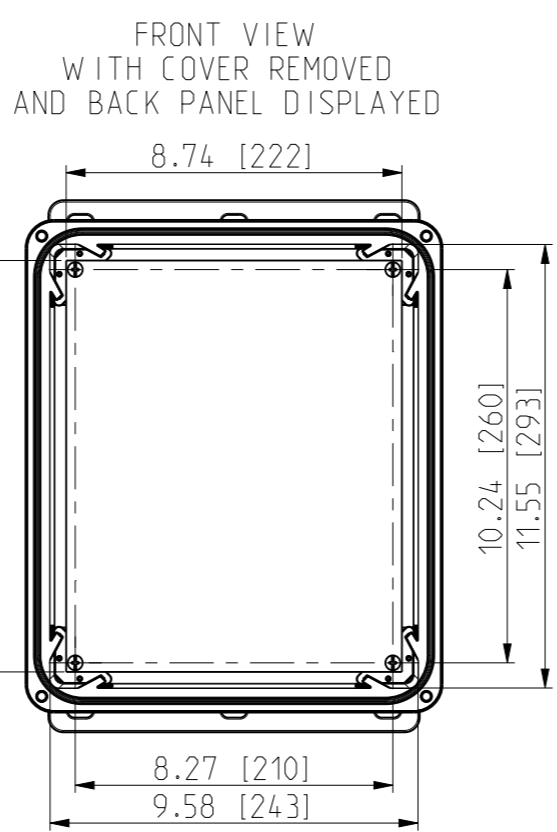

ID	Description	Date	By	Appr.
A		5.1.2018	KA	
B	Added more dimensions.	14.09.2018	MTN	

Dimensions in inches [mm]

Material: Polycarbonate		Ensto Mat:		Replaces:	
ENSTO Ensto Finland Oy Ensto Smart Buildings				UPCG121006F/UPC T121006F	
Scale 1:5 A3	Date 5.1.2018 By KA Checked	Dimensional drawing		Replaced:	
Sheet No: 1 (1)	Ctrl			Drw No: 000387018 B	
				Ref: Polybox	
				Code: UPC x121006F	