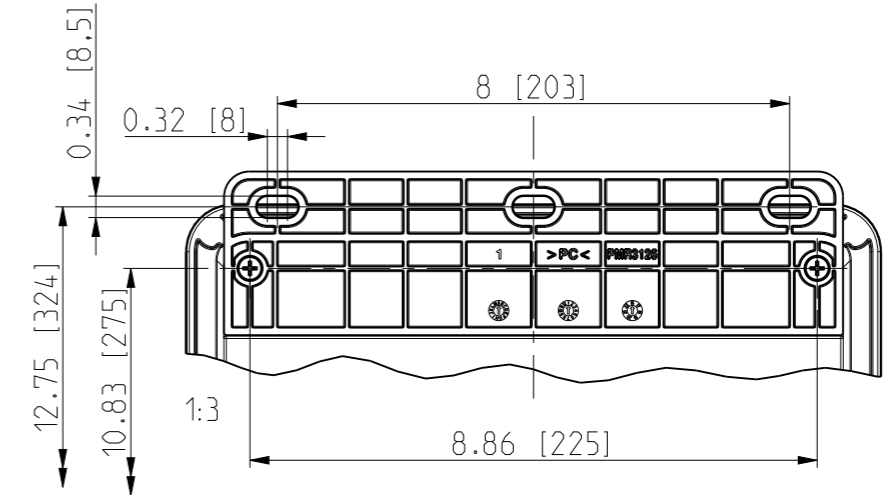

ID	Description	Date	By	Appr.
A		5.1.2018	KA	
B	Added more dimensions.	14.09.2018	MTN	

Dimensions in inches [mm]

Material: Polycarbonate		Ensto Mat:		Replaces:	
ENSTO Ensto Finland Oy Ensto Smart Buildings				UPCG121006F/UPC T121006F	
Scale 1:5 A3	Date 5.1.2018 By KA Checked	Dimensional drawing		Replaced:	
Sheet No: 1 (1)	Ctrl			Drw No: 000387018 B	
				Ref: Polybox	
				Code: UPC x121006F	