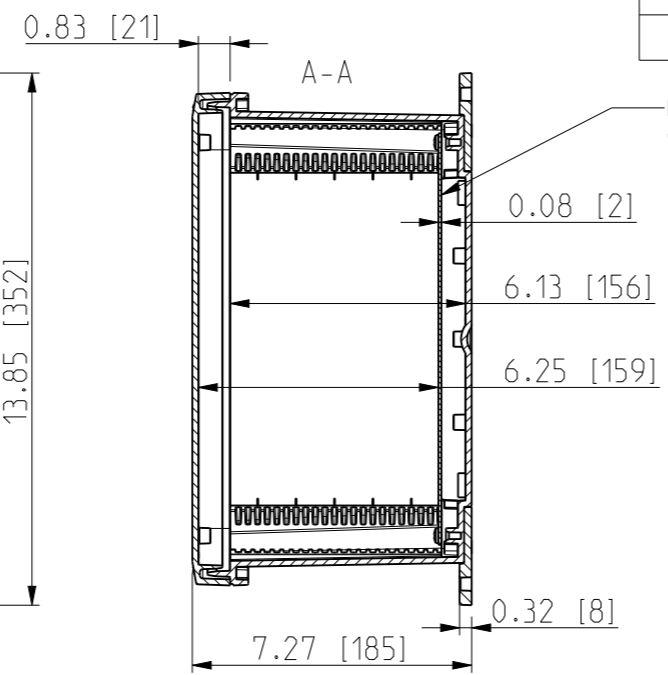

ID	Description	Date	By	Appr.
A		5.1.2018	KA	
B	Added more dimensions.	14.09.2018	MTN	

Dimensions in inches [mm]

Material: Polycarbonate		Ensto Mat:		Replaces:	
ENSTO Ensto Finland Oy Ensto Smart Buildings				UPCG121006F/UPC T121006F	
Scale 1:5 A3	Date 5.1.2018 By KA Checked	Dimensional drawing		Replaced:	
Sheet No: 1 (1)	Ctrl			Drw No: 000387018 B	
				Ref: Polybox	
				Code: UPC x121006F	