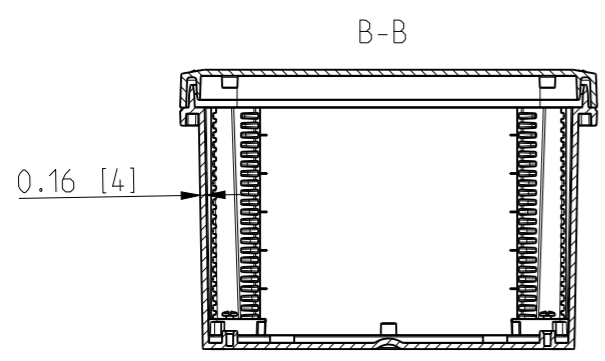

ID	Description	Date	By	Appr.
A		5.1.2018	KA	
B	Added more dimensions.	14.09.2018	MTN	

Dimensions in inches [mm]

Material: Polycarbonate		Ensto Mat:		Replaces:	
ENSTO Ensto Finland Oy Ensto Smart Buildings				UPCG121006F/UPC T121006F	
Scale 1:5 A3	Date 5.1.2018 By KA Checked	Dimensional drawing		Replaced:	
Sheet No: 1 (1)	Ctrl			Drw No: 000387018 B	
				Ref: Polybox	
				Code: UPC x121006F	