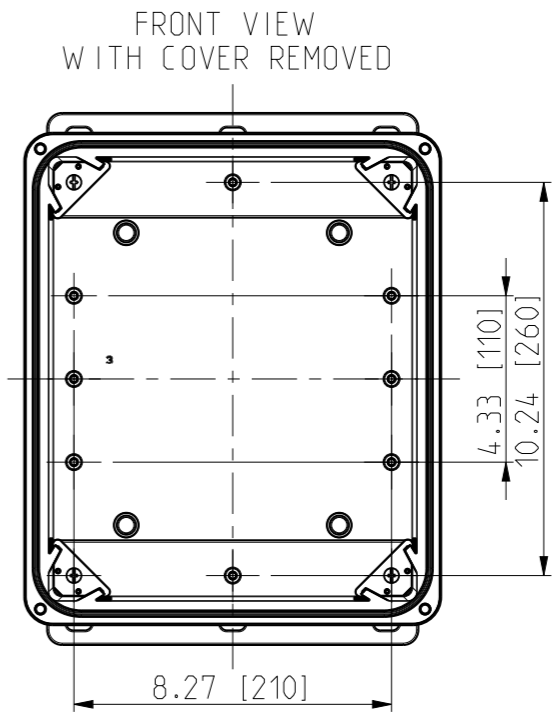

ID	Description	Date	By	Appr.
A		5.1.2018	KA	
B	Added more dimensions.	14.09.2018	MTN	

Dimensions in inches [mm]

Material: Polycarbonate		Ensto Mat:		Replaces:	
ENSTO Ensto Finland Oy Ensto Smart Buildings				UPCG121006F/UPC T121006F	
Scale 1:5 A3	Date 5.1.2018 By KA Checked	Dimensional drawing		Replaced:	
Sheet No: 1 (1)	Ctrl			Drw No: 000387018 B	
				Ref: Polybox	
				Code: UPC x121006F	