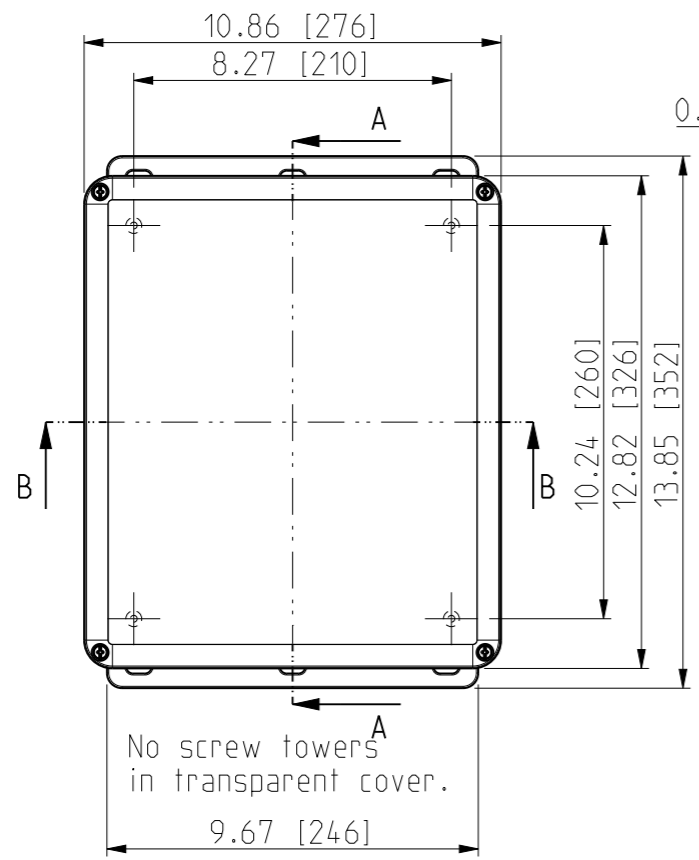

ID	Description	Date	By	Appr.
A		5.1.2018	KA	
B	Added more dimensions.	14.09.2018	MTN	

Dimensions in inches [mm]

Material: Polycarbonate		Ensto Mat:		Replaces:	
ENSTO Ensto Finland Oy Ensto Smart Buildings				UPCG121006F/UPC T121006F	
Scale 1:5 A3	Date 5.1.2018 By KA Checked	Dimensional drawing		Replaced:	
Sheet No: 1 (1)	Ctrl			Drw No: 000387018 B	
				Ref: Polybox	
				Code: UPC x121006F	