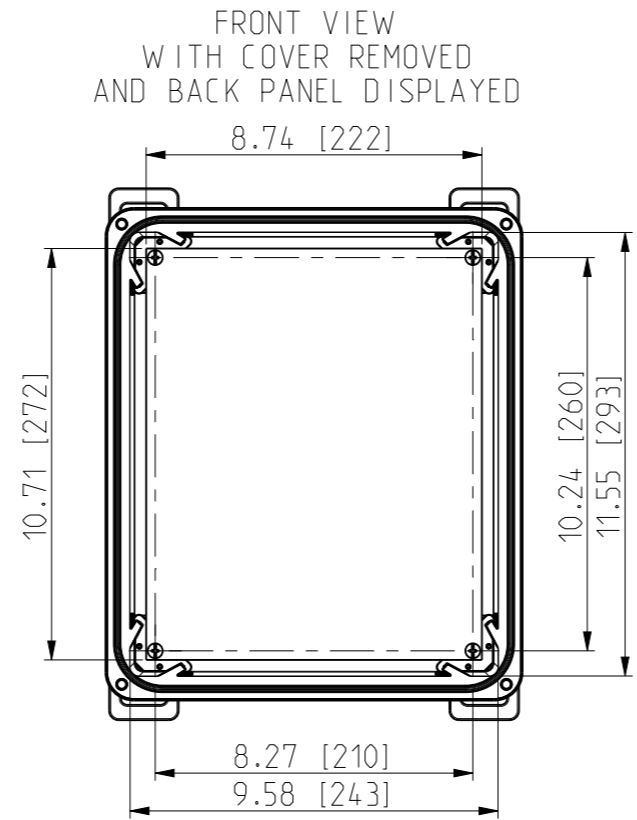

ID	Description	Date	By	Appr.
A		5.1.2018	KA	
B	Added more dimensions.	13.09.2018	MTN	

Dimensions in inches [mm]

Material: Polycarbonate		Ensto Mat:		Replaces:	
<b>ENSTO</b> Ensto Finland Oy Ensto Smart Buildings				UPCG121006/UPCT121006	
Scale 1:5	Date 5.1.2018	Dimensional drawing		Replaced:	
A3	By KA			Drw No: 000387050 B	
Sheet No: 1 (1)	Checked			Ref: Polybox	
	Ctrl			Code: UPCx121006	