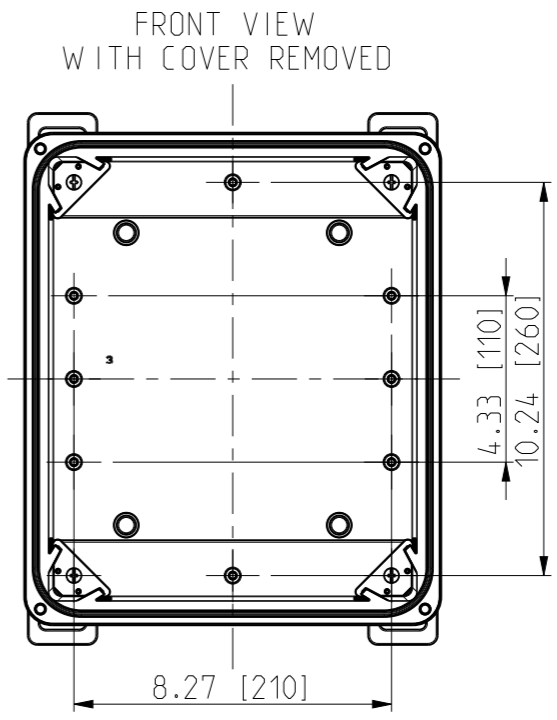

ID	Description	Date	By	Appr.
A		5.1.2018	KA	
B	Added more dimensions.	13.09.2018	MTN	

Dimensions in inches [mm]

Material: Polycarbonate		Ensto Mat:		Replaces:	
<b>ENSTO</b> Ensto Finland Oy Ensto Smart Buildings				UPCG121006/UPCT121006	
Scale 1:5	Date 5.1.2018	Dimensional drawing		Replaced:	
A3	By KA			Drw No: 000387050 B	
Sheet No: 1 (1)	Checked			Ref: Polybox	
	Ctrl			Code: UPCx121006	