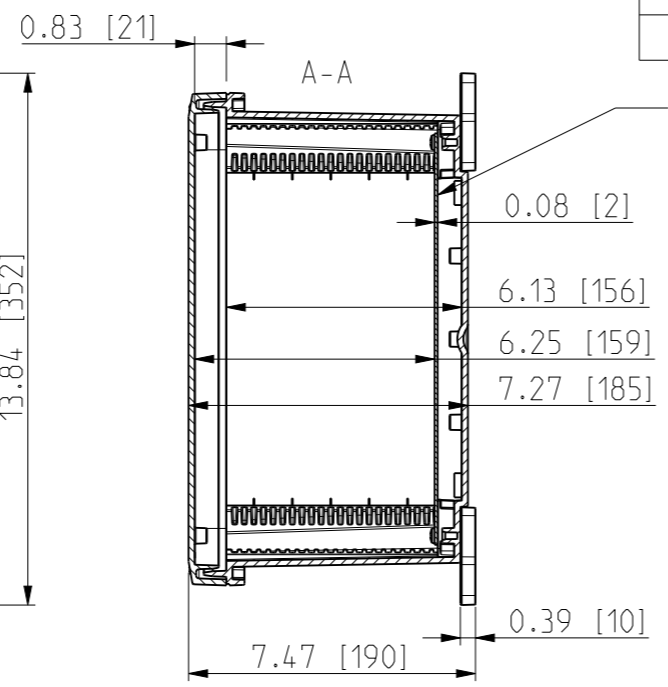

ID	Description	Date	By	Appr.
A		5.1.2018	KA	
B	Added more dimensions.	13.09.2018	MTN	

Dimensions in inches [mm]

Material: Polycarbonate		Ensto Mat:		Replaces:	
<b>ENSTO</b> Ensto Finland Oy Ensto Smart Buildings				UPCG121006/UPCT121006	
Scale 1:5	Date 5.1.2018	Dimensional drawing		Replaced:	
A3	By KA			Drw No: 000387050 B	
Sheet No: 1 (1)	Checked			Ref: Polybox	
	Ctrl			Code: UPCx121006	