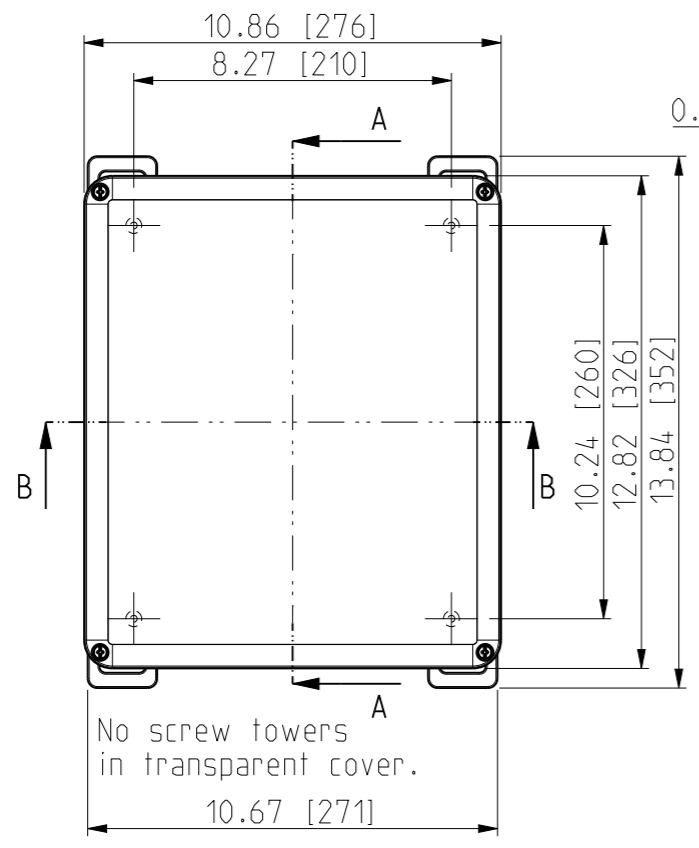

ID	Description	Date	By	Appr.
A		5.1.2018	KA	
B	Added more dimensions.	13.09.2018	MTN	

Dimensions in inches [mm]

Material: Polycarbonate		Ensto Mat:		Replaces:	
<b>ENSTO</b> Ensto Finland Oy Ensto Smart Buildings				UPCG121006/UPCT121006	
Scale 1:5	Date 5.1.2018	Dimensional drawing		Replaced:	
A3	By KA			Drw No: 000387050 B	
Sheet No: 1 (1)	Checked			Ref: Polybox	
	Ctrl			Code: UPCx121006	