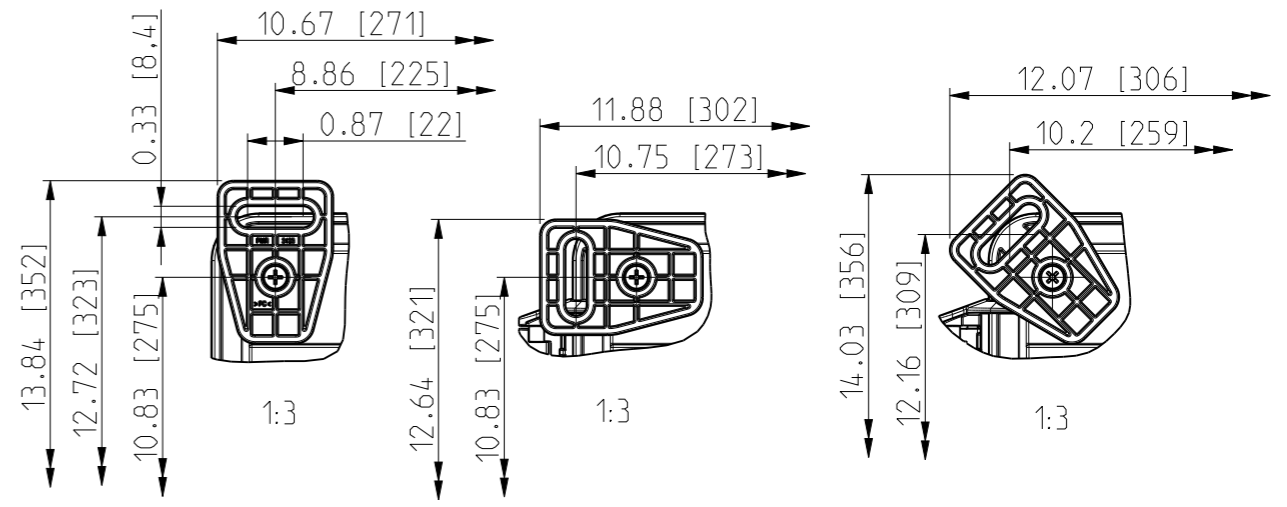

ID	Description	Date	By	Appr.
A		5.1.2018	KA	
B	Added more dimensions.	13.09.2018	MTN	

Dimensions in inches [mm]

Material: Polycarbonate		Ensto Mat:		Replaces:	
<b>ENSTO</b> Ensto Finland Oy Ensto Smart Buildings				UPCG121006/UPCT121006	
Scale 1:5	Date 5.1.2018	Dimensional drawing		Replaced:	
A3	By KA			Drw No: 000387050 B	
Sheet No: 1 (1)	Checked			Ref: Polybox	
	Ctrl			Code: UPCx121006	