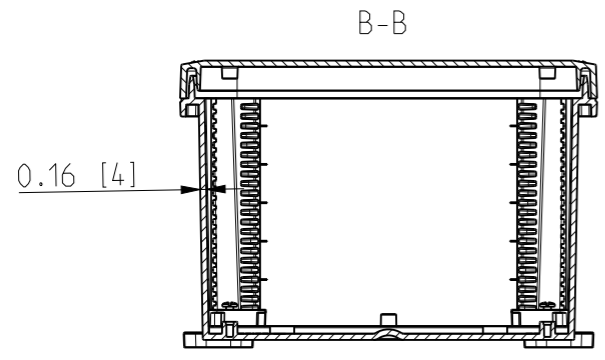

ID	Description	Date	By	Appr.
A		5.1.2018	KA	
B	Added more dimensions.	13.09.2018	MTN	

Dimensions in inches [mm]

Material: Polycarbonate		Ensto Mat:		Replaces:	
<b>ENSTO</b> Ensto Finland Oy Ensto Smart Buildings				UPCG121006/UPCT121006	
Scale 1:5	Date 5.1.2018	Dimensional drawing		Replaced:	
A3	By KA			Drw No: 000387050 B	
Sheet No: 1 (1)	Checked			Ref: Polybox	
	Ctrl			Code: UPCx121006	