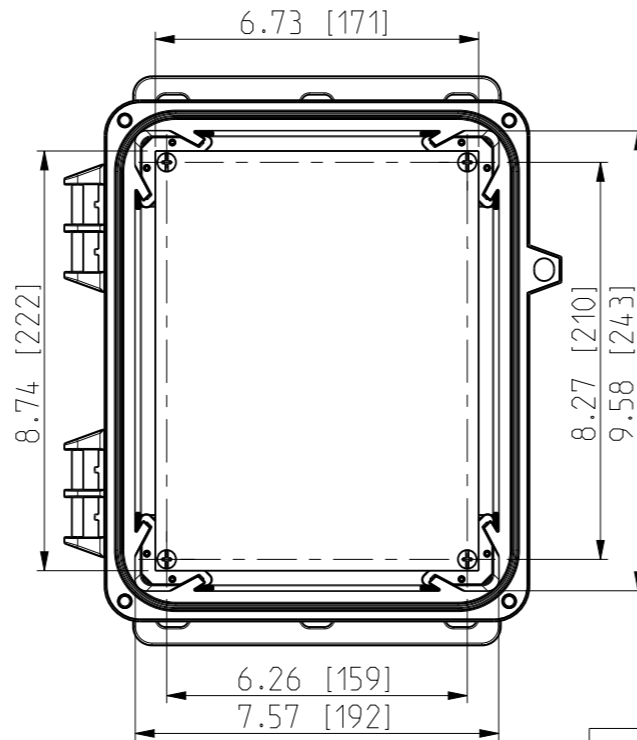

ID	Description	Date	By	Appr.
A		4.1.2018	KA	
B	Added more dimensions.	13.09.2018	MTN	

FRONT VIEW WITH COVER REMOVED

FRONT VIEW WITH COVER REMOVED AND BACK PANEL DISPLAYED

Dimensions in inches [mm]

Material: Polycarbonate		Ensto Mat:		Replaces:
<b>ENSTO</b> Ensto Finland Oy Ensto Smart Buildings		UPCG100806HSF/UPC T100806HSF Dimensional drawing		Replaced:
Scale 1:4 A3	Date 4.1.2018 By KA Checked			Drw No: 000386942 B
Sheet No: 1 (1)	Ctrl			Ref: Polybox
				Code: UPC x100806HSF