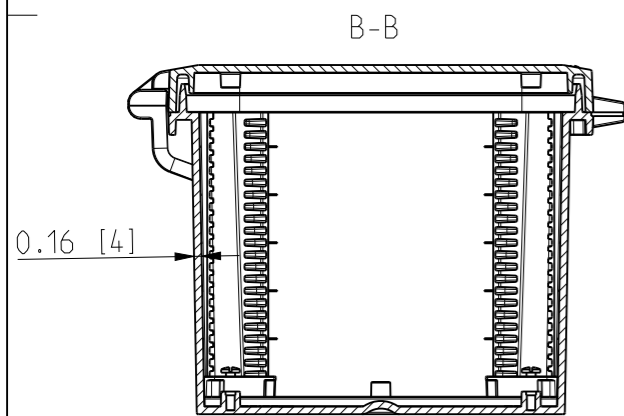

ID	Description	Date	By	Appr.
A		4.1.2018	KA	
B	Added more dimensions.	13.09.2018	MTN	

FRONT VIEW WITH COVER REMOVED

FRONT VIEW WITH COVER REMOVED AND BACK PANEL DISPLAYED

Dimensions in inches [mm]

Material: Polycarbonate		Ensto Mat:		Replaces:
<b>ENSTO</b> Ensto Finland Oy Ensto Smart Buildings		UPCG100806HSF/UPC T100806HSF Dimensional drawing		Replaced:
Scale 1:4 A3	Date 4.1.2018 By KA Checked			Drw No: 000386942 B
Sheet No: 1 (1)	Ctrl			Ref: Polybox
				Code: UPC x100806HSF