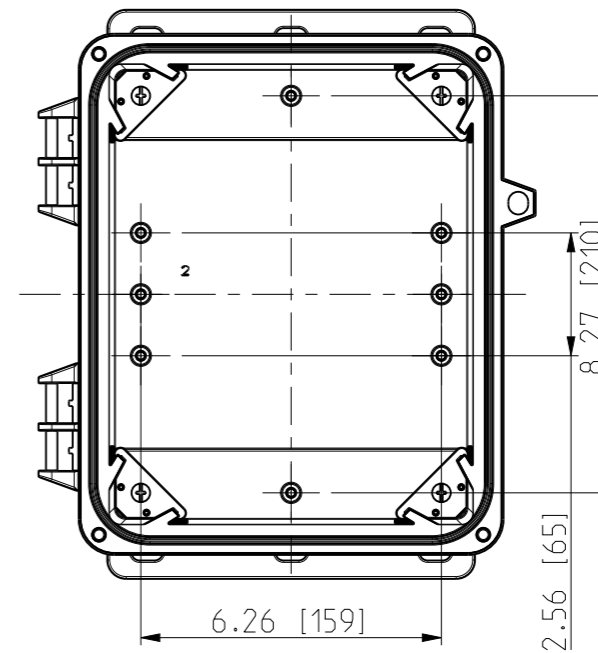

ID	Description	Date	By	Appr.
A		4.1.2018	KA	
B	Added more dimensions.	13.09.2018	MTN	

FRONT VIEW WITH COVER REMOVED

FRONT VIEW WITH COVER REMOVED AND BACK PANEL DISPLAYED

Dimensions in inches [mm]

Material: Polycarbonate		Ensto Mat:		Replaces:
<b>ENSTO</b> Ensto Finland Oy Ensto Smart Buildings		UPCG100806HSF/UPC T100806HSF Dimensional drawing		Replaced:
Scale 1:4 A3	Date 4.1.2018 By KA Checked			Drw No: 000386942 B
Sheet No: 1 (1)	Ctrl			Ref: Polybox
				Code: UPC x100806HSF