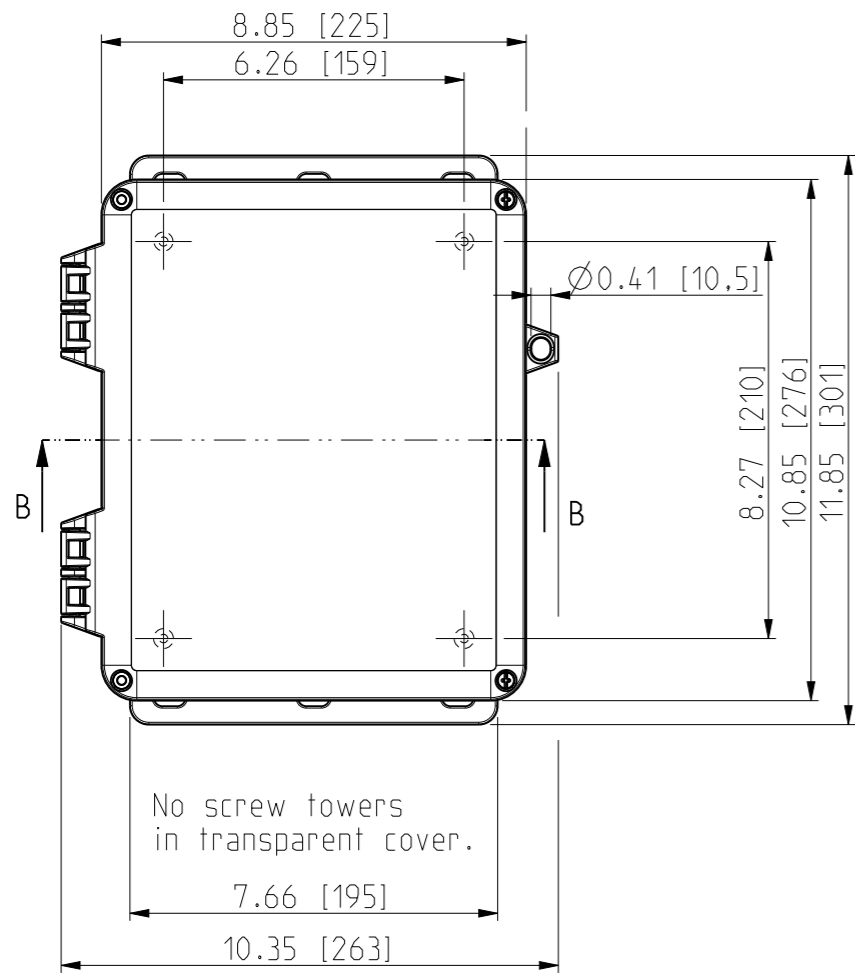

ID	Description	Date	By	Appr.
A		4.1.2018	KA	
B	Added more dimensions.	13.09.2018	MTN	

FRONT VIEW WITH COVER REMOVED

FRONT VIEW WITH COVER REMOVED AND BACK PANEL DISPLAYED

Dimensions in inches [mm]

Material: Polycarbonate		Ensto Mat:		Replaces:
<b>ENSTO</b> Ensto Finland Oy Ensto Smart Buildings		UPCG100806HSF/UPC T100806HSF Dimensional drawing		Replaced:
Scale 1:4 A3	Date 4.1.2018 By KA Checked			Drw No: 000386942 B
Sheet No: 1 (1)	Ctrl			Ref: Polybox
				Code: UPC x100806HSF