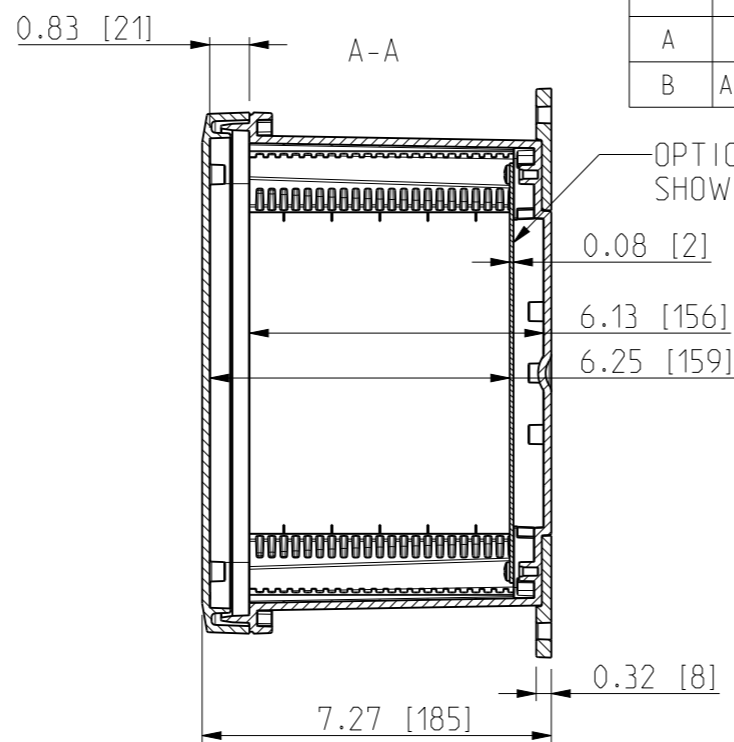

ID	Description	Date	By	Appr.
A		4.1.2018	KA	
B	Added more dimensions.	13.09.2018	MTN	

FRONT VIEW WITH COVER REMOVED

FRONT VIEW WITH COVER REMOVED AND BACK PANEL DISPLAYED

Dimensions in inches [mm]

Material: Polycarbonate		Ensto Mat:		Replaces:
<b>ENSTO</b> Ensto Finland Oy Ensto Smart Buildings		UPCG100806HSF/UPC T100806HSF Dimensional drawing		Replaced:
Scale 1:4 A3	Date 4.1.2018 By KA Checked			Drw No: 000386942 B
Sheet No: 1 (1)	Ctrl			Ref: Polybox
				Code: UPC x100806HSF