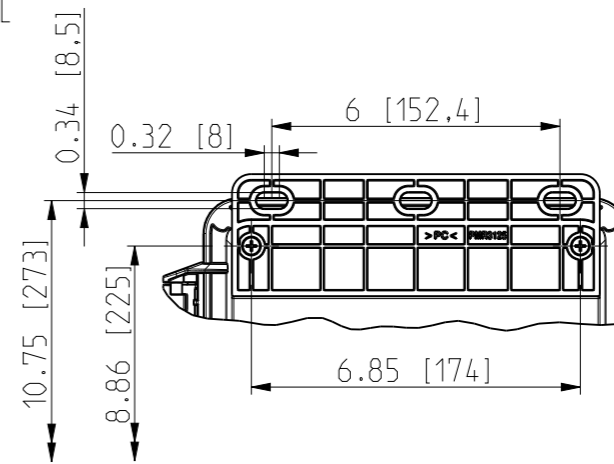

ID	Description	Date	By	Appr.
A		4.1.2018	KA	
B	Added more dimensions.	13.09.2018	MTN	

FRONT VIEW WITH COVER REMOVED

FRONT VIEW WITH COVER REMOVED AND BACK PANEL DISPLAYED

Dimensions in inches [mm]

Material: Polycarbonate		Ensto Mat:		Replaces:
<b>ENSTO</b> Ensto Finland Oy Ensto Smart Buildings		UPCG100806HSF/UPC T100806HSF Dimensional drawing		Replaced:
Scale 1:4 A3	Date 4.1.2018 By KA Checked			Drw No: 000386942 B
Sheet No: 1 (1)	Ctrl			Ref: Polybox
				Code: UPC x100806HSF