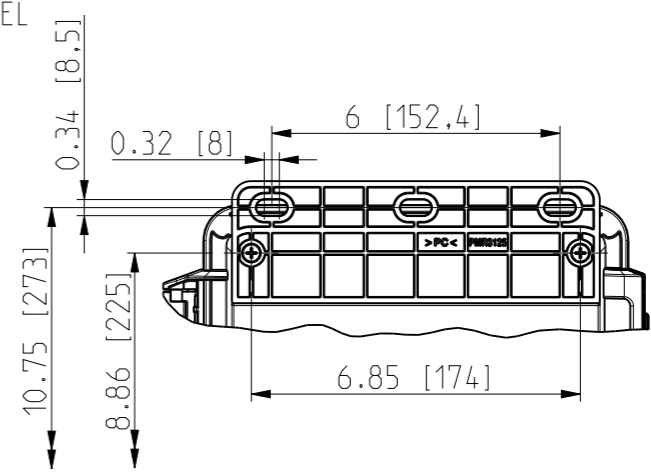

ID	Description	Date	By	Appr.
A		4.1.2018	KA	
B	Added more dimensions.	13.09.2018	MTN	

FRONT VIEW WITH COVER REMOVED AND BACK PANEL DISPLAYED

FRONT VIEW WITH COVER REMOVED

Dimensions in inches [mm]

Material: Polycarbonate		Ensto Mat:		Replaces:	
ENSTO Ensto Finland Oy Ensto Smart Buildings		UPC G100806HNLF / UPC T100806HNLF		Replaced:	
Scale 1:4	Date 4.1.2018	Dimensional drawing		Drw No: 000386952 B	
A3	By KA			Ref: Polybox	
Sheet No: 1 (1)	Checked			Code: UPC x100806HNLF	
	Ctrl				