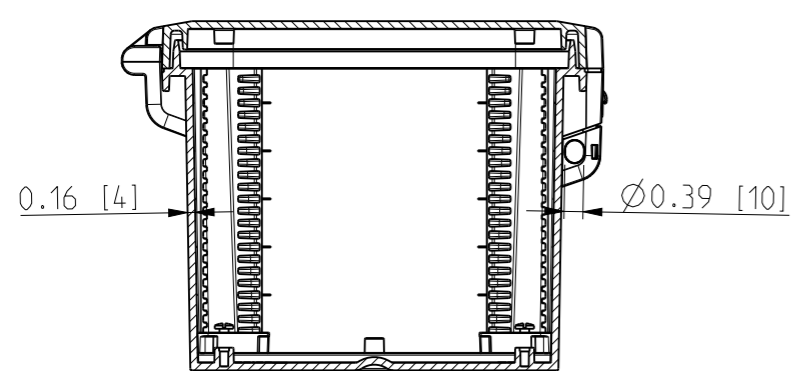

ID	Description	Date	By	Appr.
A		4.1.2018	KA	
B	Added more dimensions.	13.09.2018	MTN	

FRONT VIEW WITH COVER REMOVED AND BACK PANEL DISPLAYED

FRONT VIEW WITH COVER REMOVED

Dimensions in inches [mm]

Material: Polycarbonate		Ensto Mat:		Replaces:	
ENSTO Ensto Finland Oy Ensto Smart Buildings		UPC G100806HNLF / UPC T100806HNLF		Replaced:	
Scale 1:4	Date 4.1.2018	Dimensional drawing		Drw No: 000386952 B	
A3	By KA			Ref: Polybox	
Sheet No: 1 (1)	Checked			Code: UPC x100806HNLF	
	Ctrl				