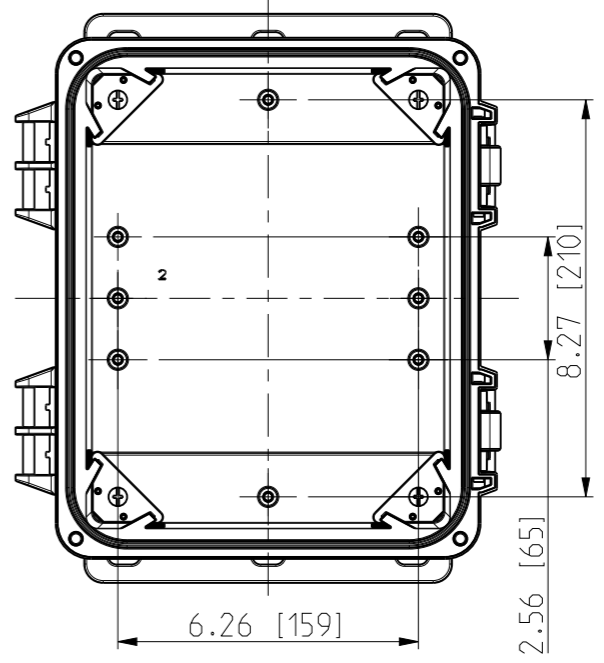

ID	Description	Date	By	Appr.
A		4.1.2018	KA	
B	Added more dimensions.	13.09.2018	MTN	

FRONT VIEW WITH COVER REMOVED AND BACK PANEL DISPLAYED

FRONT VIEW WITH COVER REMOVED

Dimensions in inches [mm]

Material: Polycarbonate		Ensto Mat:		Replaces:	
ENSTO Ensto Finland Oy Ensto Smart Buildings		UPC G100806HNLF / UPC T100806HNLF		Replaced:	
Scale 1:4	Date 4.1.2018	Dimensional drawing		Drw No: 000386952 B	
A3	By KA			Ref: Polybox	
Sheet No: 1 (1)	Checked			Code: UPC x100806HNLF	
	Ctrl				