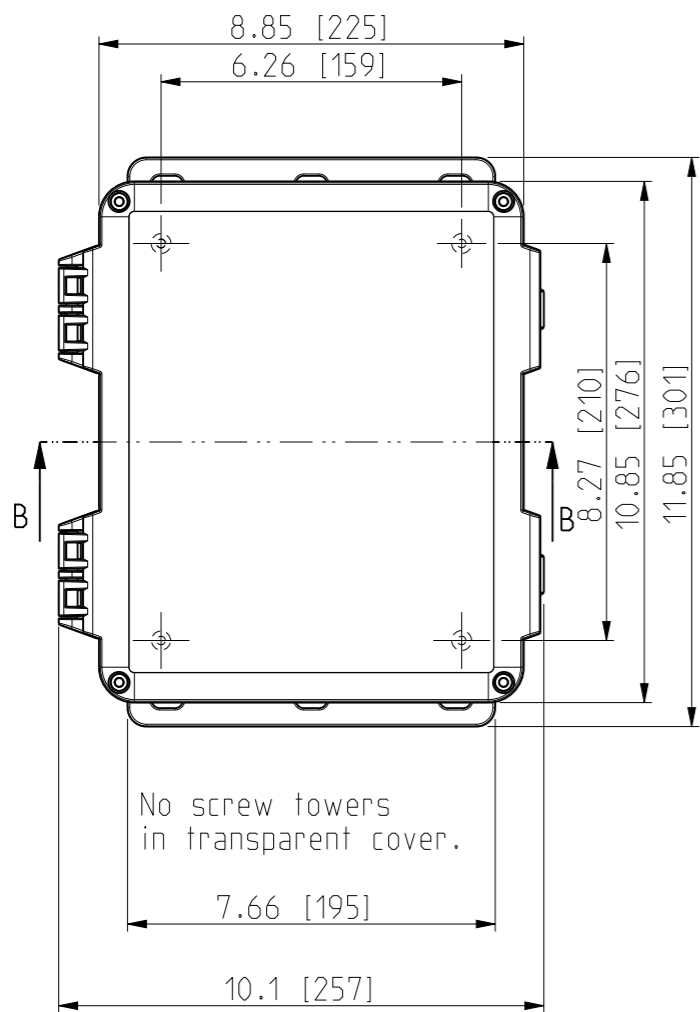

ID	Description	Date	By	Appr.
A		4.1.2018	KA	
B	Added more dimensions.	13.09.2018	MTN	

FRONT VIEW WITH COVER REMOVED AND BACK PANEL DISPLAYED

FRONT VIEW WITH COVER REMOVED

Dimensions in inches [mm]

Material: Polycarbonate		Ensto Mat:		Replaces:	
ENSTO Ensto Finland Oy Ensto Smart Buildings		UPC G100806HNLF / UPC T100806HNLF		Replaced:	
Scale 1:4	Date 4.1.2018	Dimensional drawing		Drw No: 000386952 B	
A3	By KA			Ref: Polybox	
Sheet No: 1 (1)	Checked			Code: UPC x100806HNLF	
	Ctrl				