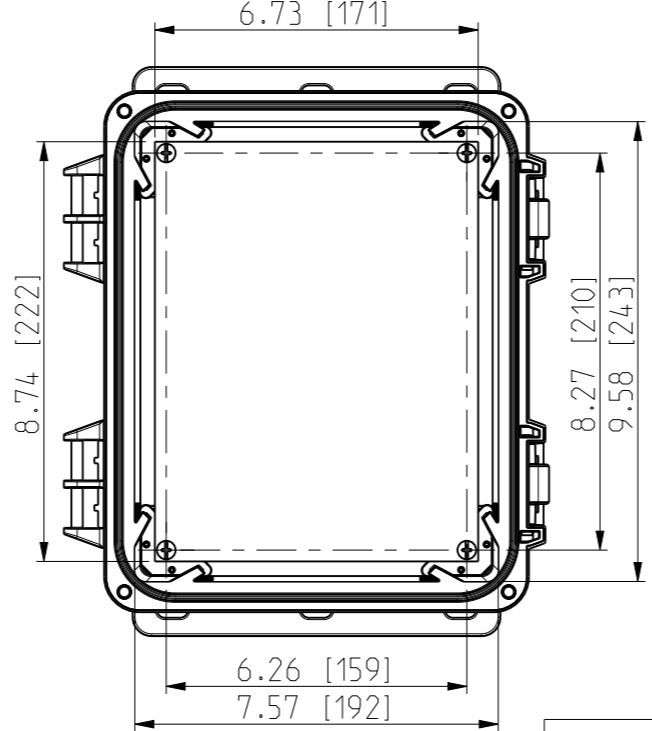

ID	Description	Date	By	Appr.
A		4.1.2018	KA	
B	Added more dimensions.	13.09.2018	MTN	

FRONT VIEW WITH COVER REMOVED AND BACK PANEL DISPLAYED

FRONT VIEW WITH COVER REMOVED

Dimensions in inches [mm]

Material: Polycarbonate		Ensto Mat:		Replaces:	
ENSTO Ensto Finland Oy Ensto Smart Buildings		UPC G100806HNLF / UPC T100806HNLF		Replaced:	
Scale 1:4	Date 4.1.2018	Dimensional drawing		Drw No: 000386952 B	
A3	By KA			Ref: Polybox	
Sheet No: 1 (1)	Checked			Code: UPC x100806HNLF	
	Ctrl				