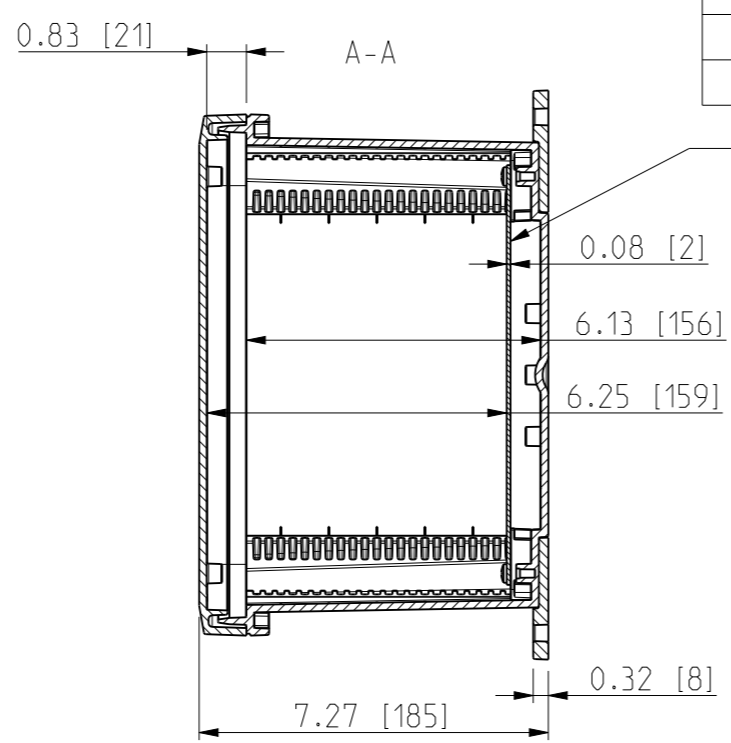

ID	Description	Date	By	Appr.
A		4.1.2018	KA	
B	Added more dimensions.	13.09.2018	MTN	

FRONT VIEW WITH COVER REMOVED AND BACK PANEL DISPLAYED

FRONT VIEW WITH COVER REMOVED

Dimensions in inches [mm]

Material: Polycarbonate		Ensto Mat:		Replaces:	
ENSTO Ensto Finland Oy Ensto Smart Buildings		UPC G100806HNLF / UPC T100806HNLF		Replaced:	
Scale 1:4	Date 4.1.2018	Dimensional drawing		Drw No: 000386952 B	
A3	By KA			Ref: Polybox	
Sheet No: 1 (1)	Checked			Code: UPC x100806HNLF	
	Ctrl				