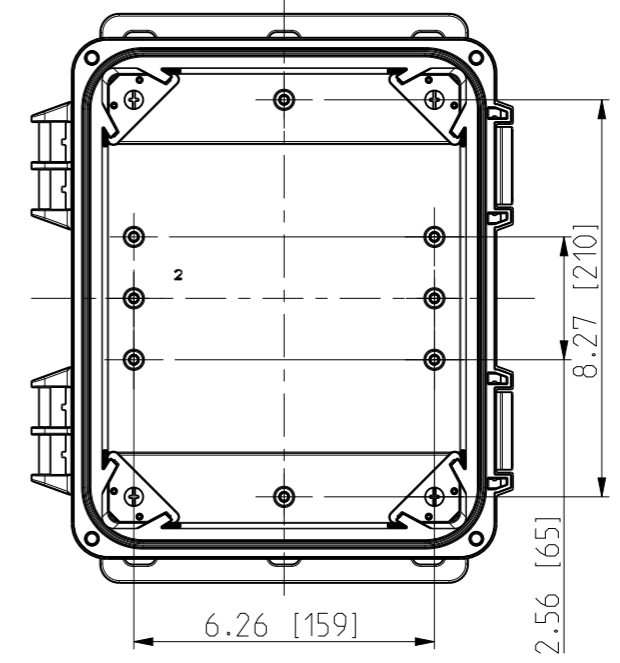

ID	Description	Date	By	Appr.
A	New drawing	13.09.2018	MTN	

No screw towers in transparent cover.

OPTIONAL BACK PANEL SHOWN

FRONT VIEW WITH COVER REMOVED

FRONT VIEW WITH COVER REMOVED AND BACK PANEL DISPLAYED

B-B

Dimensions in inches [mm]

Material: Polycarbonate		Ensto Mat:		Replaces:	
<b>ENSTO</b> Ensto Finland Oy Ensto Smart Buildings		UPC G100806HMLF / UPC T100806HMLF		Replaced:	
Scale 1:4	Date 13.09.18	Dimensional drawing		Drw No: 000439621 A	
A3	By MTN			Ref: Polybox	
Sheet No: 1 (1)	Checked			Code: UPC x100806HMLF	
	Ctrl				