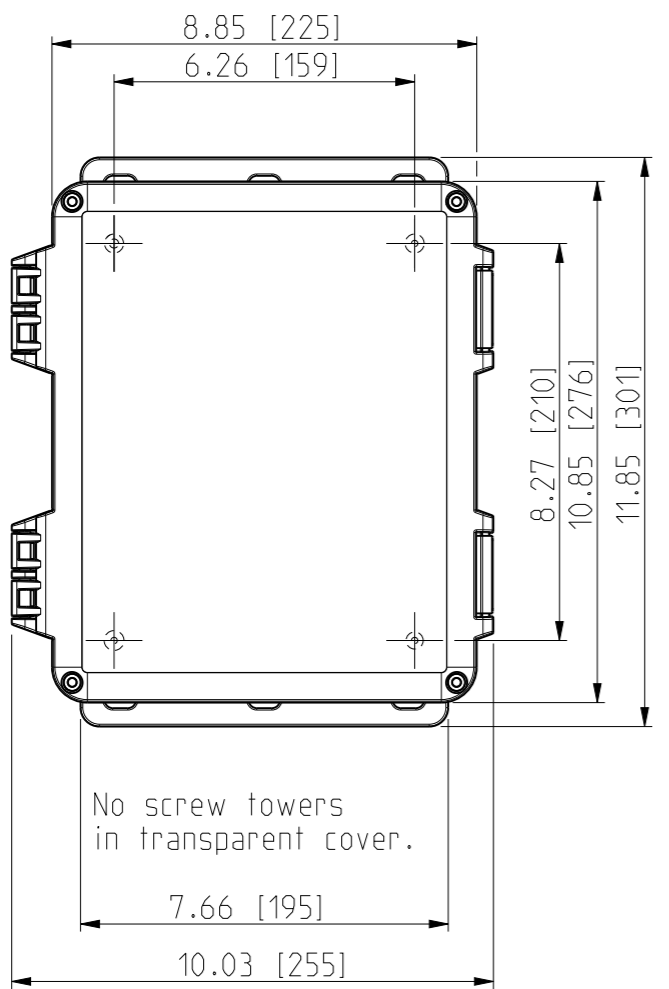

ID	Description	Date	By	Appr.
A	New drawing	13.09.2018	MTN	

No screw towers in transparent cover.

OPTIONAL BACK PANEL SHOWN

FRONT VIEW WITH COVER REMOVED

FRONT VIEW WITH COVER REMOVED AND BACK PANEL DISPLAYED

B-B

Dimensions in inches [mm]

Material: Polycarbonate		Ensto Mat:		Replaces:	
<b>ENSTO</b> Ensto Finland Oy Ensto Smart Buildings		UPC G100806HMLF / UPC T100806HMLF		Replaced:	
Scale 1:4	Date 13.09.18	Dimensional drawing		Drw No: 000439621 A	
A3	By MTN			Ref: Polybox	
Sheet No: 1 (1)	Checked			Code: UPC x100806HMLF	
	Ctrl				