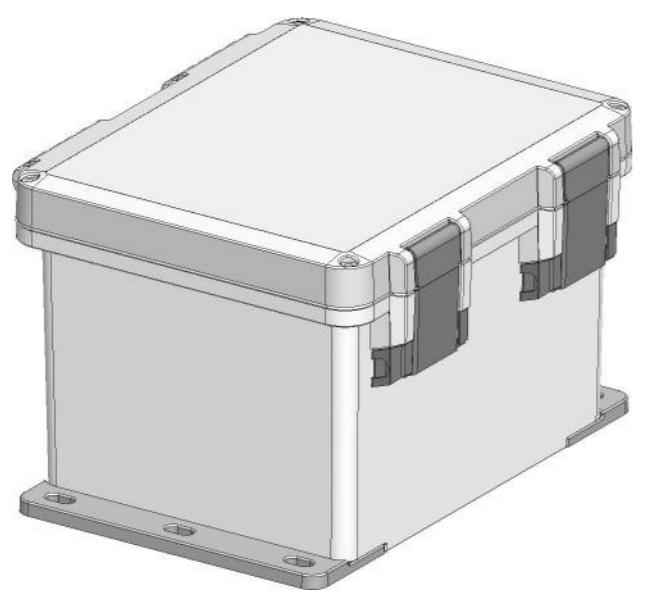

ID	Description	Date	By	Appr.
A	New drawing	13.09.2018	MTN	

No screw towers in transparent cover.

OPTIONAL BACK PANEL SHOWN

FRONT VIEW WITH COVER REMOVED

FRONT VIEW WITH COVER REMOVED AND BACK PANEL DISPLAYED

B-B

Dimensions in inches [mm]

Material: Polycarbonate		Ensto Mat:		Replaces:	
<b>ENSTO</b> Ensto Finland Oy Ensto Smart Buildings		UPC G100806HMLF / UPC T100806HMLF		Replaced:	
Scale 1:4	Date 13.09.18	Dimensional drawing		Drw No: 000439621 A	
A3	By MTN			Ref: Polybox	
Sheet No: 1 (1)	Checked			Code: UPC x100806HMLF	
	Ctrl				