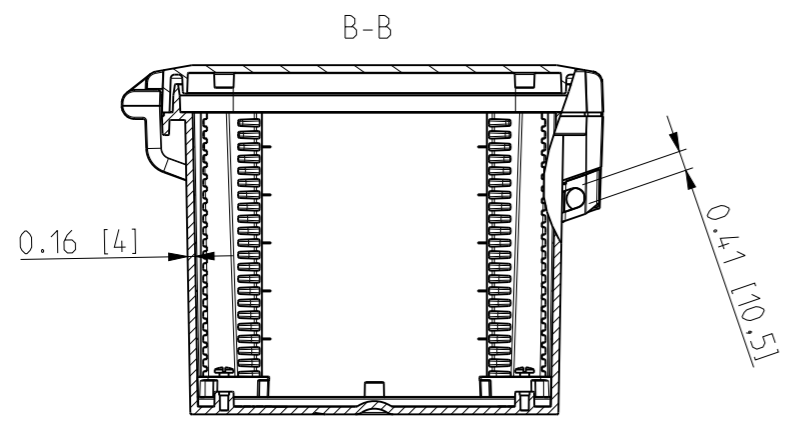

ID	Description	Date	By	Appr.
A	New drawing	13.09.2018	MTN	

No screw towers in transparent cover.

OPTIONAL BACK PANEL SHOWN

FRONT VIEW WITH COVER REMOVED

FRONT VIEW WITH COVER REMOVED AND BACK PANEL DISPLAYED

B-B

Dimensions in inches [mm]

Material: Polycarbonate		Ensto Mat:		Replaces:	
<b>ENSTO</b> Ensto Finland Oy Ensto Smart Buildings		UPC G100806HMLF / UPC T100806HMLF		Replaced:	
Scale 1:4	Date 13.09.18	Dimensional drawing		Drw No: 000439621 A	
A3	By MTN			Ref: Polybox	
Sheet No: 1 (1)	Checked			Code: UPC x100806HMLF	
	Ctrl				