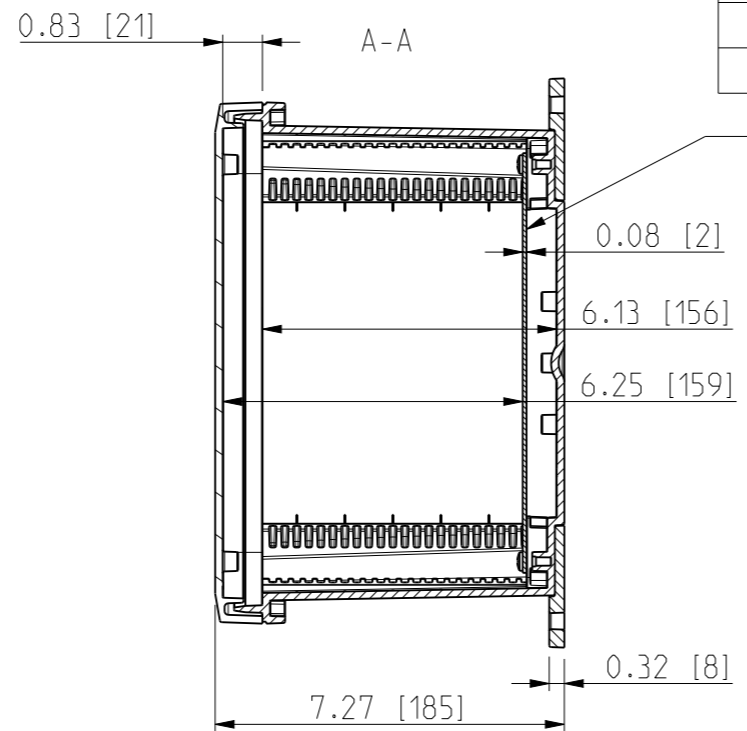

ID	Description	Date	By	Appr.
A	New drawing	13.09.2018	MTN	

No screw towers in transparent cover.

OPTIONAL BACK PANEL SHOWN

FRONT VIEW WITH COVER REMOVED

FRONT VIEW WITH COVER REMOVED AND BACK PANEL DISPLAYED

B-B

Dimensions in inches [mm]

Material: Polycarbonate		Ensto Mat:		Replaces:	
<b>ENSTO</b> Ensto Finland Oy Ensto Smart Buildings		UPC G100806HMLF / UPC T100806HMLF		Replaced:	
Scale 1:4	Date 13.09.18	Dimensional drawing		Drw No: 000439621 A	
A3	By MTN			Ref: Polybox	
Sheet No: 1 (1)	Checked			Code: UPC x100806HMLF	
	Ctrl				