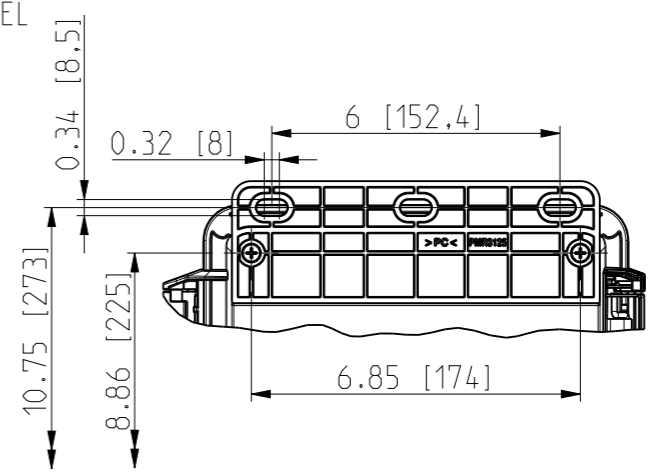

ID	Description	Date	By	Appr.
A	New drawing	13.09.2018	MTN	

No screw towers in transparent cover.

OPTIONAL BACK PANEL SHOWN

FRONT VIEW WITH COVER REMOVED

FRONT VIEW WITH COVER REMOVED AND BACK PANEL DISPLAYED

B-B

Dimensions in inches [mm]

Material: Polycarbonate		Ensto Mat:		Replaces:	
<b>ENSTO</b> Ensto Finland Oy Ensto Smart Buildings		UPC G100806HMLF / UPC T100806HMLF		Replaced:	
Scale 1:4	Date 13.09.18	Dimensional drawing		Drw No: 000439621 A	
A3	By MTN			Ref: Polybox	
Sheet No: 1 (1)	Checked			Code: UPC x100806HMLF	
	Ctrl				