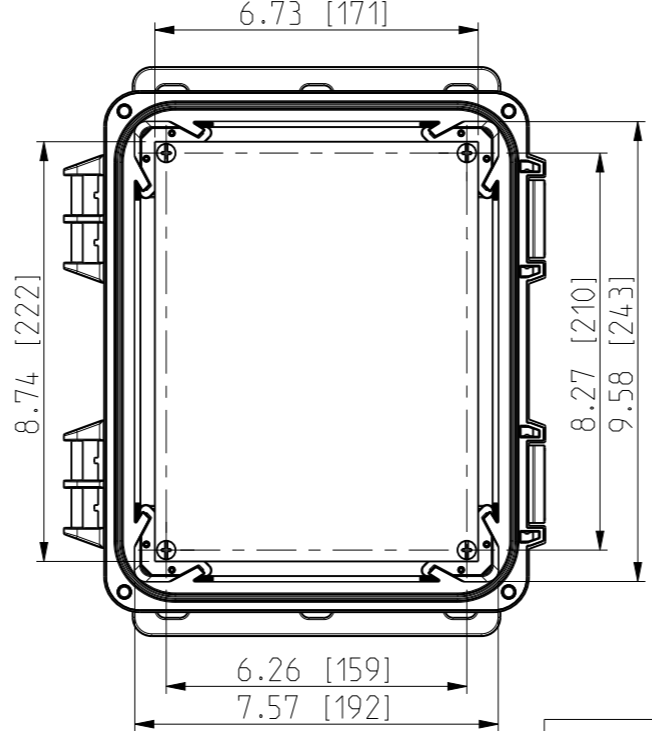

ID	Description	Date	By	Appr.
A	New drawing	13.09.2018	MTN	

No screw towers in transparent cover.

OPTIONAL BACK PANEL SHOWN

FRONT VIEW WITH COVER REMOVED

FRONT VIEW WITH COVER REMOVED AND BACK PANEL DISPLAYED

B-B

Dimensions in inches [mm]

Material: Polycarbonate		Ensto Mat:		Replaces:	
<b>ENSTO</b> Ensto Finland Oy Ensto Smart Buildings		UPC G100806HMLF / UPC T100806HMLF		Replaced:	
Scale 1:4	Date 13.09.18	Dimensional drawing		Drw No: 000439621 A	
A3	By MTN			Ref: Polybox	
Sheet No: 1 (1)	Checked			Code: UPC x100806HMLF	
	Ctrl				