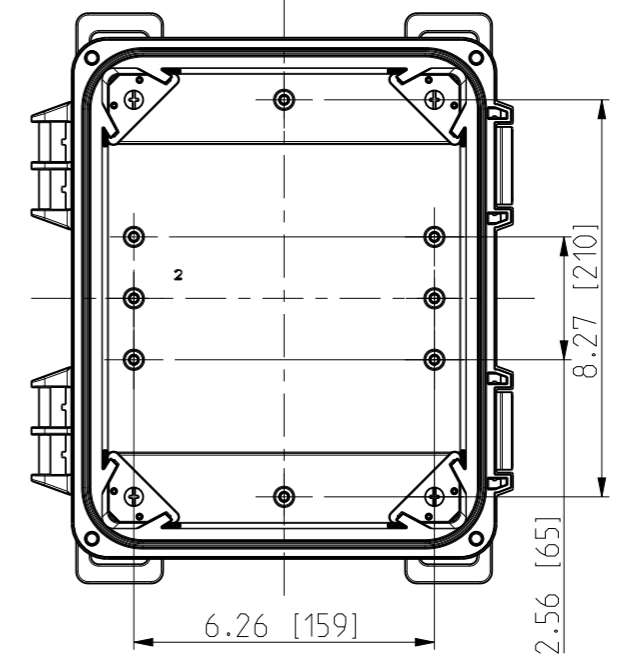

ID	Description	Date	By	Appr.
A	New drawing	13.09.2018	MTN	

OPTIONAL BACK PANEL SHOWN

FRONT VIEW WITH COVER REMOVED

FRONT VIEW WITH COVER REMOVED AND BACK PANEL DISPLAYED

Dimensions in inches [mm]

Material: Polycarbonate		Ensto Mat:		Replaces:	
ENSTO Ensto Finland Oy Ensto Smart Buildings				UPCG100806HML/UPC T100806HML	
Scale 1:4 A3	Date 13.09.18 By MTN Checked	Dimensional drawing		Replaced:	
Sheet No: 1 (1)	Ctrl			Drw No: 000439620 A	
				Ref: Polybox	
				Code: UPC x100806HML	