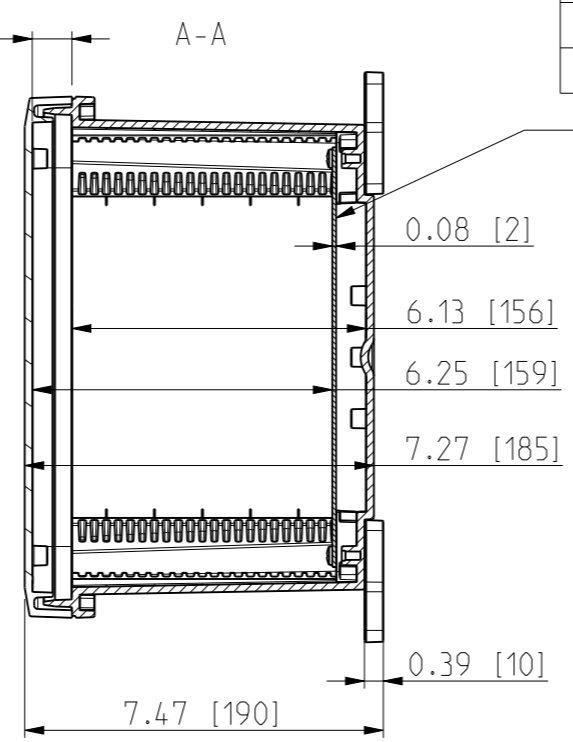

ID	Description	Date	By	Appr.
A	New drawing	13.09.2018	MTN	

OPTIONAL BACK PANEL SHOWN

FRONT VIEW WITH COVER REMOVED

FRONT VIEW WITH COVER REMOVED AND BACK PANEL DISPLAYED

Dimensions in inches [mm]

Material: Polycarbonate		Ensto Mat:		Replaces:	
ENSTO Ensto Finland Oy Ensto Smart Buildings				UPCG100806HML/UPC T100806HML	
Scale 1:4 A3	Date 13.09.18 By MTN Checked	Dimensional drawing		Replaced:	
Sheet No: 1 (1)	Ctrl			Drw No: 000439620 A	
				Ref: Polybox	
				Code: UPC x100806HML	