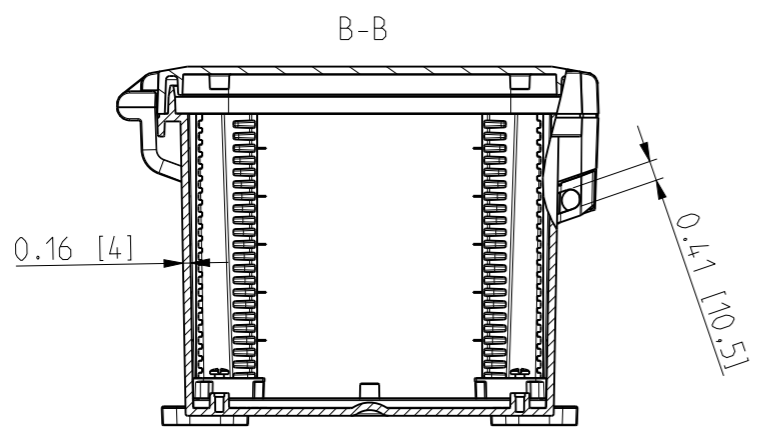

ID	Description	Date	By	Appr.
A	New drawing	13.09.2018	MTN	

OPTIONAL BACK PANEL SHOWN

FRONT VIEW WITH COVER REMOVED

FRONT VIEW WITH COVER REMOVED AND BACK PANEL DISPLAYED

Dimensions in inches [mm]

Material: Polycarbonate		Ensto Mat:		Replaces:	
ENSTO Ensto Finland Oy Ensto Smart Buildings				UPCG100806HML/UPC T100806HML	
Scale 1:4 A3	Date 13.09.18 By MTN Checked	Dimensional drawing		Replaced:	
Sheet No: 1 (1)	Ctrl			Drw No: 000439620 A	
				Ref: Polybox	
				Code: UPC x100806HML	