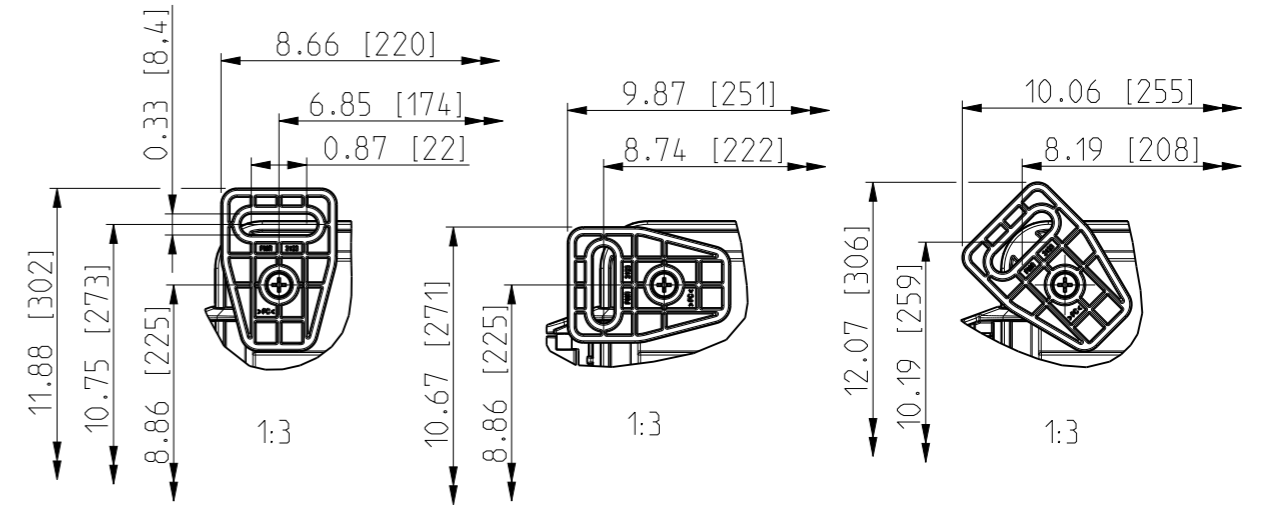

ID	Description	Date	By	Appr.
A	New drawing	13.09.2018	MTN	

OPTIONAL BACK PANEL SHOWN

FRONT VIEW WITH COVER REMOVED

FRONT VIEW WITH COVER REMOVED AND BACK PANEL DISPLAYED

Dimensions in inches [mm]

Material: Polycarbonate		Ensto Mat:		Replaces:	
ENSTO Ensto Finland Oy Ensto Smart Buildings				UPCG100806HML/UPC T100806HML	
Scale 1:4 A3	Date 13.09.18 By MTN Checked	Dimensional drawing		Replaced:	
Sheet No: 1 (1)	Ctrl			Drw No: 000439620 A	
				Ref: Polybox	
				Code: UPC x100806HML	