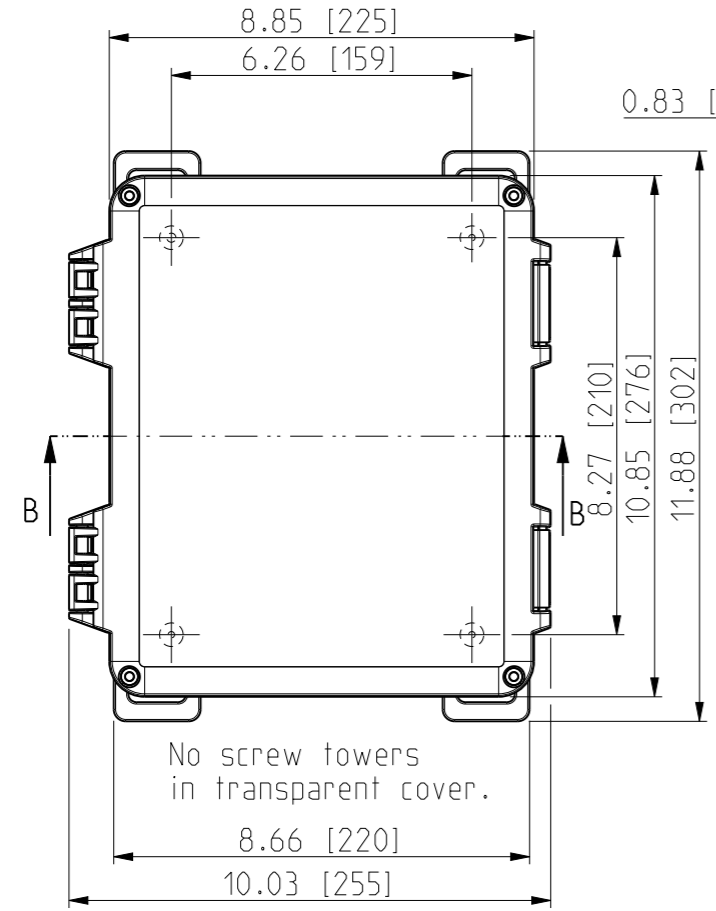

ID	Description	Date	By	Appr.
A	New drawing	13.09.2018	MTN	

OPTIONAL BACK PANEL SHOWN

FRONT VIEW WITH COVER REMOVED

FRONT VIEW WITH COVER REMOVED AND BACK PANEL DISPLAYED

Dimensions in inches [mm]

Material: Polycarbonate		Ensto Mat:		Replaces:	
ENSTO Ensto Finland Oy Ensto Smart Buildings				UPCG100806HML/UPC T100806HML	
Scale 1:4 A3	Date 13.09.18 By MTN Checked	Dimensional drawing		Replaced:	
Sheet No: 1 (1)	Ctrl			Drw No: 000439620 A	
				Ref: Polybox	
				Code: UPC x100806HML	