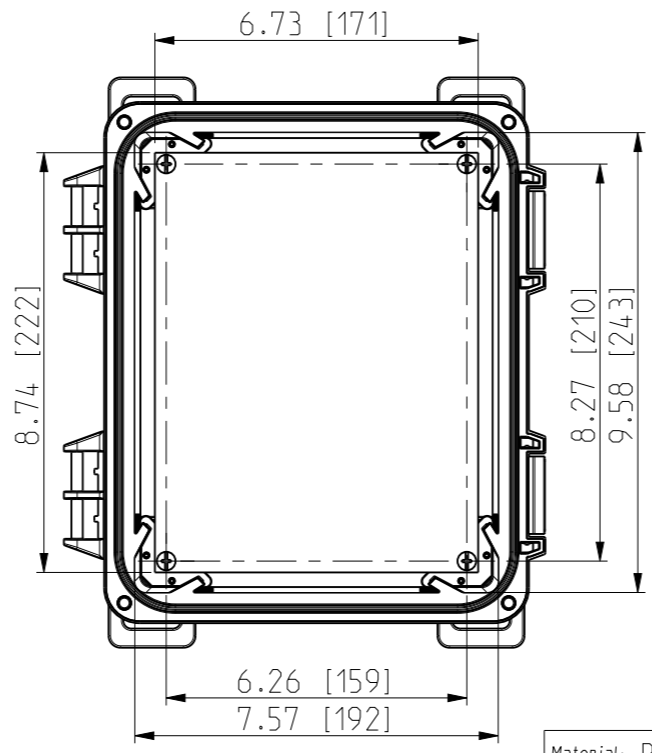

ID	Description	Date	By	Appr.
A	New drawing	13.09.2018	MTN	

OPTIONAL BACK PANEL SHOWN

FRONT VIEW WITH COVER REMOVED

FRONT VIEW WITH COVER REMOVED AND BACK PANEL DISPLAYED

Dimensions in inches [mm]

Material: Polycarbonate		Ensto Mat:		Replaces:	
ENSTO Ensto Finland Oy Ensto Smart Buildings				UPCG100806HML/UPC T100806HML	
Scale 1:4 A3	Date 13.09.18 By MTN Checked	Dimensional drawing		Replaced:	
Sheet No: 1 (1)	Ctrl			Drw No: 000439620 A	
				Ref: Polybox	
				Code: UPC x100806HML	