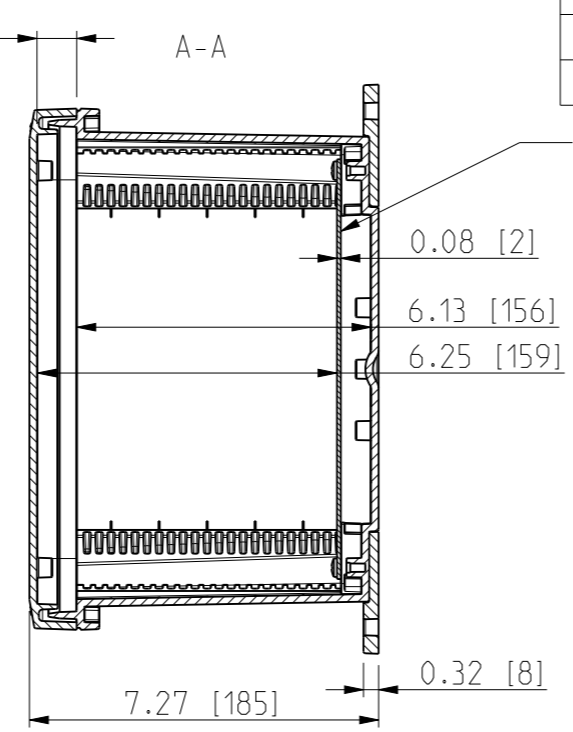

ID	Description	Date	By	Appr.
A		4.1.2018	KA	
B	Added more dimensions.	13.09.2018	MTN	

No screw towers in transparent cover.

OPTIONAL BACK PANEL SHOWN

FRONT VIEW WITH COVER REMOVED

FRONT VIEW WITH COVER REMOVED AND BACK PANEL DISPLAYED

Dimensions in inches [mm]

Material: Polycarbonate		Ensto Mat:		Replaces:	
<b>ENSTO</b> Ensto Finland Oy Ensto Smart Buildings				Replaced:	
Scale 1:4 A3	Date 4.1.2018 By KA Checked	UPCG100806F/UPCT100806F Dimensional drawing		Drw No: 000386898 B	
Sheet No: 1 (1)	Ctrl			Ref: Polybox	
				Code: UPCx100806F	