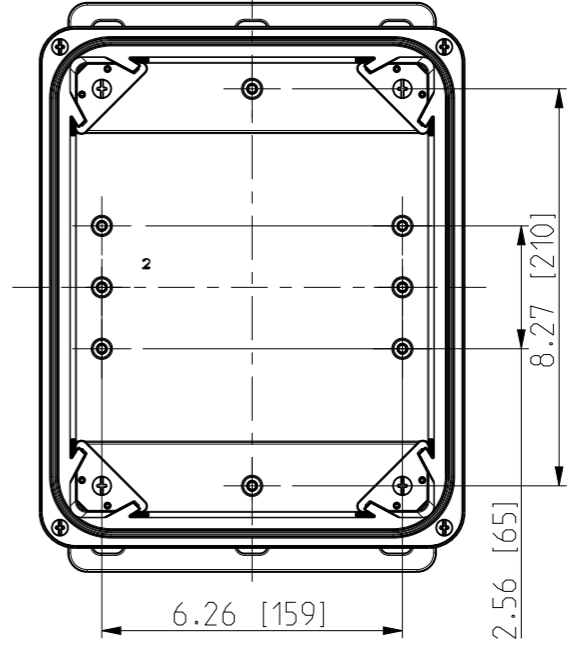

ID	Description	Date	By	Appr.
A		4.1.2018	KA	
B	Added more dimensions.	13.09.2018	MTN	

No screw towers in transparent cover.

OPTIONAL BACK PANEL SHOWN

FRONT VIEW WITH COVER REMOVED

FRONT VIEW WITH COVER REMOVED AND BACK PANEL DISPLAYED

Dimensions in inches [mm]

Material: Polycarbonate		Ensto Mat:		Replaces:	
<b>ENSTO</b> Ensto Finland Oy Ensto Smart Buildings				Replaced:	
Scale 1:4 A3	Date 4.1.2018 By KA Checked	UPCG100806F/UPCT100806F Dimensional drawing		Drw No: 000386898 B	
Sheet No: 1 (1)	Ctrl			Ref: Polybox	
				Code: UPCx100806F	