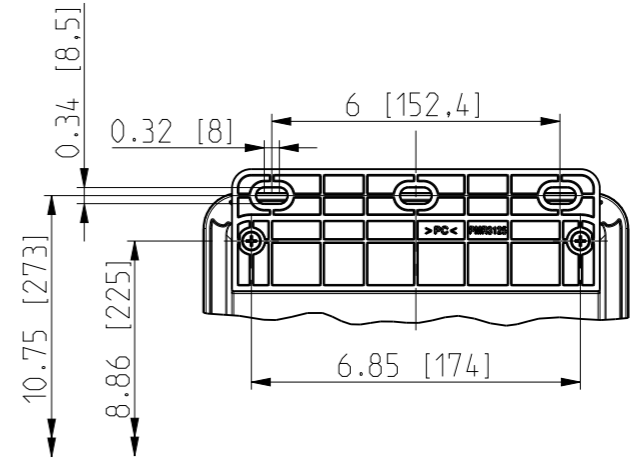

ID	Description	Date	By	Appr.
A		4.1.2018	KA	
B	Added more dimensions.	13.09.2018	MTN	

No screw towers in transparent cover.

OPTIONAL BACK PANEL SHOWN

FRONT VIEW WITH COVER REMOVED

FRONT VIEW WITH COVER REMOVED AND BACK PANEL DISPLAYED

Dimensions in inches [mm]

Material: Polycarbonate		Ensto Mat:		Replaces:	
<b>ENSTO</b> Ensto Finland Oy Ensto Smart Buildings				Replaced:	
Scale 1:4 A3	Date 4.1.2018 By KA Checked	UPCG100806F/UPCT100806F Dimensional drawing		Drw No: 000386898 B	
Sheet No: 1 (1)	Ctrl			Ref: Polybox	
				Code: UPCx100806F	