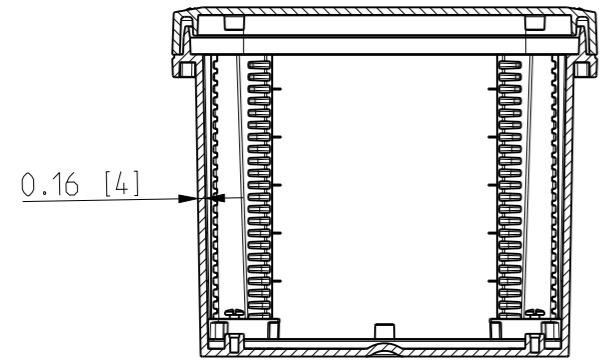

ID	Description	Date	By	Appr.
A		4.1.2018	KA	
B	Added more dimensions.	13.09.2018	MTN	

No screw towers in transparent cover.

OPTIONAL BACK PANEL SHOWN

FRONT VIEW WITH COVER REMOVED

FRONT VIEW WITH COVER REMOVED AND BACK PANEL DISPLAYED

Dimensions in inches [mm]

Material: Polycarbonate		Ensto Mat:		Replaces:	
<b>ENSTO</b> Ensto Finland Oy Ensto Smart Buildings				Replaced:	
Scale 1:4 A3	Date 4.1.2018 By KA Checked	UPCG100806F/UPCT100806F Dimensional drawing		Drw No: 000386898 B	
Sheet No: 1 (1)	Ctrl			Ref: Polybox	
				Code: UPCx100806F	