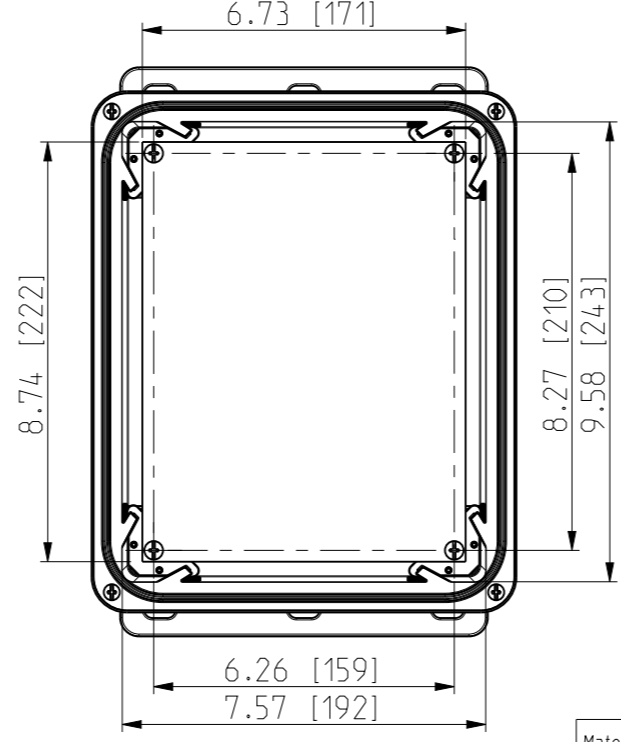

ID	Description	Date	By	Appr.
A		4.1.2018	KA	
B	Added more dimensions.	13.09.2018	MTN	

No screw towers in transparent cover.

OPTIONAL BACK PANEL SHOWN

FRONT VIEW WITH COVER REMOVED

FRONT VIEW WITH COVER REMOVED AND BACK PANEL DISPLAYED

Dimensions in inches [mm]

Material: Polycarbonate		Ensto Mat:		Replaces:	
<b>ENSTO</b> Ensto Finland Oy Ensto Smart Buildings				Replaced:	
Scale 1:4 A3	Date 4.1.2018 By KA Checked	UPCG100806F/UPCT100806F Dimensional drawing		Drw No: 000386898 B	
Sheet No: 1 (1)	Ctrl			Ref: Polybox	
				Code: UPCx100806F	