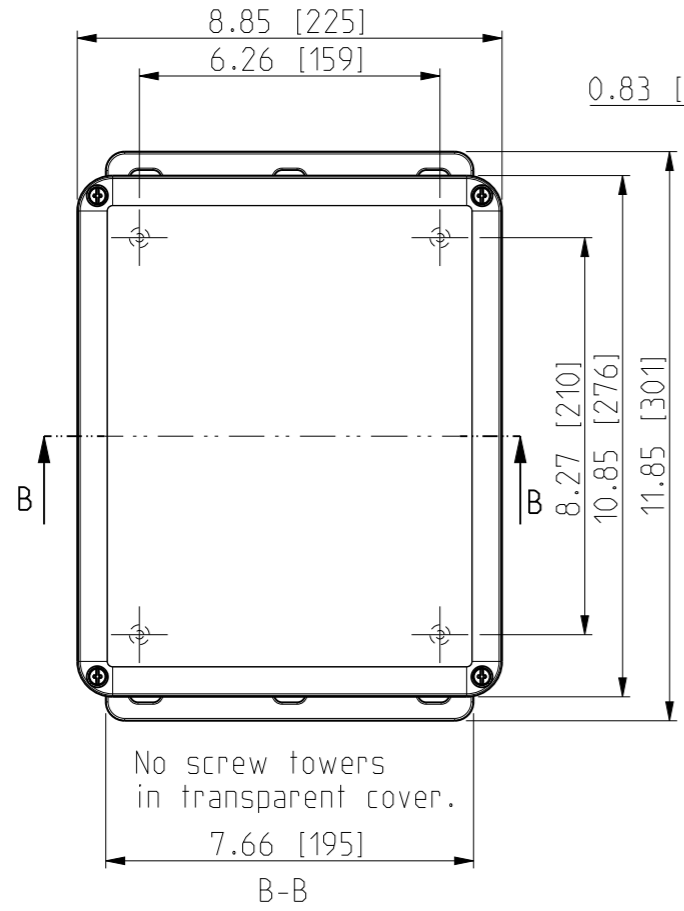

ID	Description	Date	By	Appr.
A		4.1.2018	KA	
B	Added more dimensions.	13.09.2018	MTN	

No screw towers in transparent cover.

OPTIONAL BACK PANEL SHOWN

FRONT VIEW WITH COVER REMOVED

FRONT VIEW WITH COVER REMOVED AND BACK PANEL DISPLAYED

Dimensions in inches [mm]

Material: Polycarbonate		Ensto Mat:		Replaces:	
<b>ENSTO</b> Ensto Finland Oy Ensto Smart Buildings				Replaced:	
Scale 1:4 A3	Date 4.1.2018 By KA Checked	UPCG100806F/UPCT100806F Dimensional drawing		Drw No: 000386898 B	
Sheet No: 1 (1)	Ctrl			Ref: Polybox	
				Code: UPCx100806F	