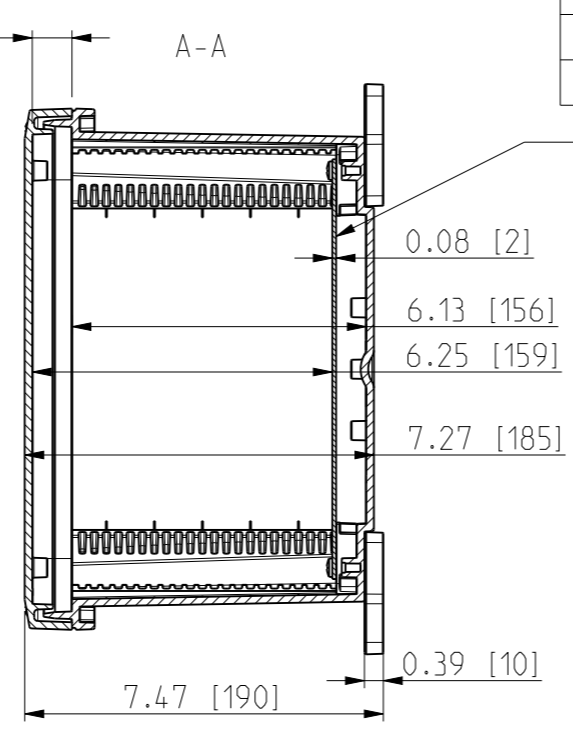

ID	Description	Date	By	Appr.
A		4.1.2018	KA	
B	More dimensions added.	13.09.2018	MTN	

No screw towers in transparent cover.

OPTIONAL BACK PANEL SHOWN

FRONT VIEW WITH COVER REMOVED

FRONT VIEW WITH COVER REMOVED AND BACK PANEL DISPLAYED

Dimensions in inches [mm]

Material: Polycarbonate		Ensto Mat:		Replaces:
ENSTO Ensto Finland Oy Ensto Smart Buildings		UPCG100806/UPCT100806		Replaced:
Scale 1:4 A3	Date 4.1.2018 By KA Checked	Dimensional drawing		Drw No: 000386958 B
Sheet No: 1 (1)	Ctrl			Ref: Polybox
				Code: UPC x100806