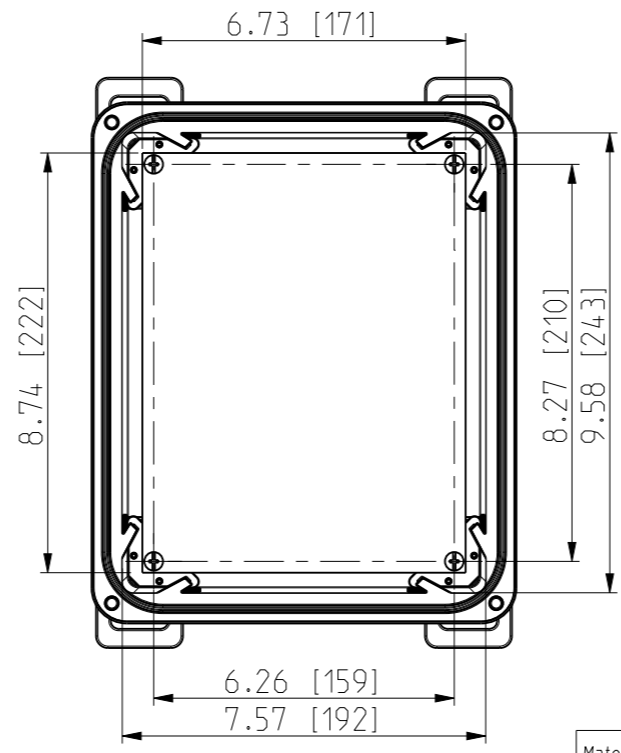

ID	Description	Date	By	Appr.
A		4.1.2018	KA	
B	More dimensions added.	13.09.2018	MTN	

No screw towers in transparent cover.

OPTIONAL BACK PANEL SHOWN

FRONT VIEW WITH COVER REMOVED

FRONT VIEW WITH COVER REMOVED AND BACK PANEL DISPLAYED

Dimensions in inches [mm]

Material: Polycarbonate		Ensto Mat:		Replaces:
ENSTO Ensto Finland Oy Ensto Smart Buildings		UPCG100806/UPCT100806		Replaced:
Scale 1:4 A3	Date 4.1.2018 By KA Checked	Dimensional drawing		Drw No: 000386958 B
Sheet No: 1 (1)	Ctrl			Ref: Polybox
				Code: UPC x100806