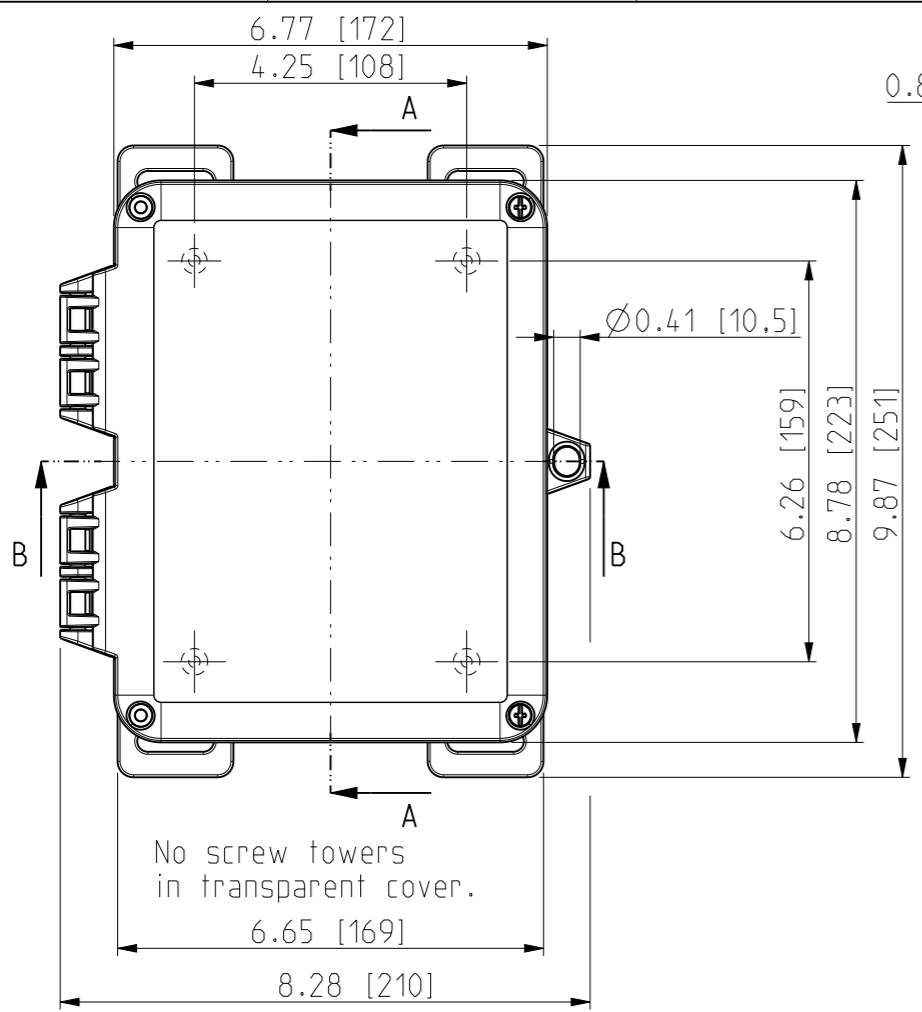

ID	Description	Date	By	Appr.
A		3.1.2018	KA	
B	More dimensions added.	13.09.2018	MTN	

FRONT VIEW WITH COVER REMOVED AND BACK PANEL DISPLAYED

FRONT VIEW WITH COVER REMOVED

Dimensions in inches [mm]

Material: Polycarbonate		Ensto Mat:		Replaces:
ENSTO Ensto Finland Oy Ensto Smart Buildings		UPCG080604HS/UPCT080604HS		Replaced:
Scale 1:3 A3	Date 3.1.2018 By KA Checked	Dimensional drawing		Drw No: 000386709 B
Sheet No: 1 (1)	Ctrl			Ref: Polybox
				Code: UPCx080604HS