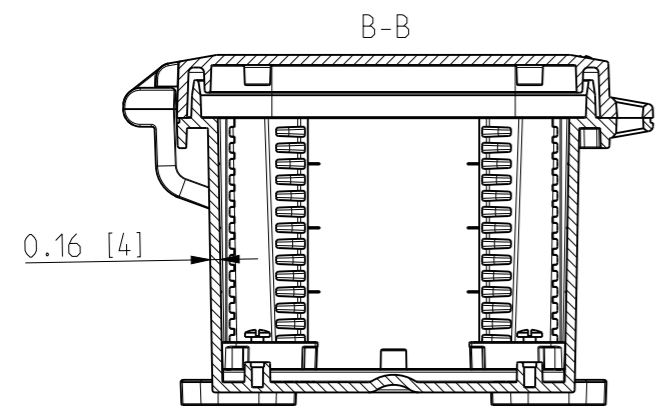

ID	Description	Date	By	Appr.
A		3.1.2018	KA	
B	More dimensions added.	13.09.2018	MTN	

FRONT VIEW WITH COVER REMOVED AND BACK PANEL DISPLAYED

FRONT VIEW WITH COVER REMOVED

Dimensions in inches [mm]

Material: Polycarbonate		Ensto Mat:		Replaces:
ENSTO Ensto Finland Oy Ensto Smart Buildings		UPCG080604HS/UPCT080604HS		Replaced:
Scale 1:3 A3	Date 3.1.2018 By KA Checked	Dimensional drawing		Drw No: 000386709 B
Sheet No: 1 (1)	Ctrl			Ref: Polybox
				Code: UPCx080604HS