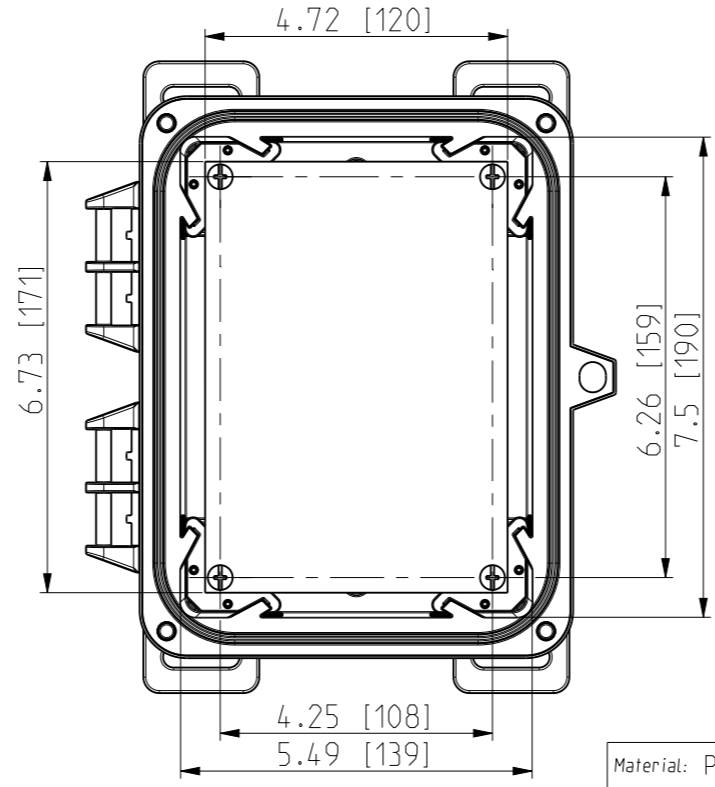

ID	Description	Date	By	Appr.
A		3.1.2018	KA	
B	More dimensions added.	13.09.2018	MTN	

FRONT VIEW WITH COVER REMOVED AND BACK PANEL DISPLAYED

FRONT VIEW WITH COVER REMOVED

Dimensions in inches [mm]

Material: Polycarbonate		Ensto Mat:		Replaces:
ENSTO Ensto Finland Oy Ensto Smart Buildings		UPCG080604HS/UPCT080604HS		Replaced:
Scale 1:3 A3	Date 3.1.2018 By KA Checked	Dimensional drawing		Drw No: 000386709 B
Sheet No: 1 (1)	Ctrl			Ref: Polybox
				Code: UPCx080604HS