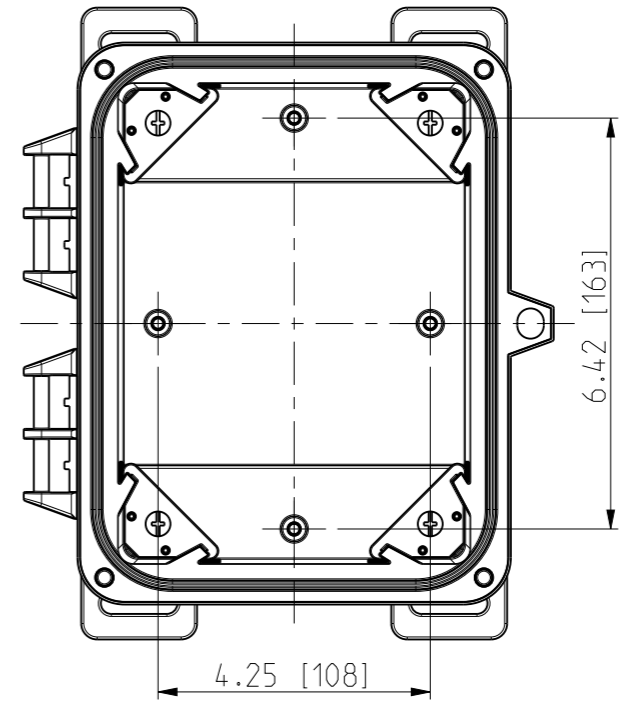

ID	Description	Date	By	Appr.
A		3.1.2018	KA	
B	More dimensions added.	13.09.2018	MTN	

FRONT VIEW WITH COVER REMOVED AND BACK PANEL DISPLAYED

FRONT VIEW WITH COVER REMOVED

Dimensions in inches [mm]

Material: Polycarbonate		Ensto Mat:		Replaces:
ENSTO Ensto Finland Oy Ensto Smart Buildings		UPCG080604HS/UPCT080604HS		Replaced:
Scale 1:3 A3	Date 3.1.2018 By KA Checked	Dimensional drawing		Drw No: 000386709 B
Sheet No: 1 (1)	Ctrl			Ref: Polybox
				Code: UPCx080604HS