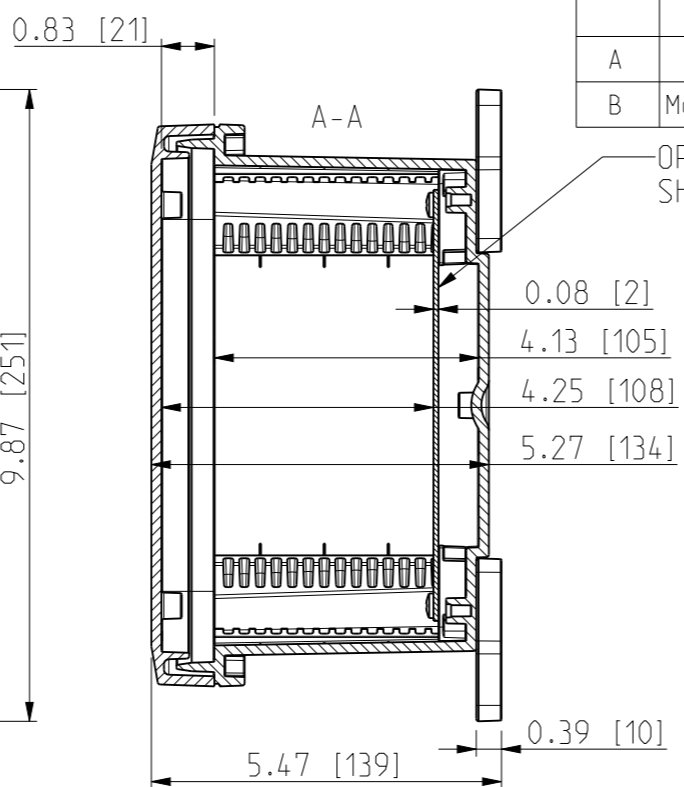

ID	Description	Date	By	Appr.
A		3.1.2018	KA	
B	More dimensions added.	13.09.2018	MTN	

FRONT VIEW WITH COVER REMOVED AND BACK PANEL DISPLAYED

FRONT VIEW WITH COVER REMOVED

Dimensions in inches [mm]

Material: Polycarbonate		Ensto Mat:		Replaces:
ENSTO Ensto Finland Oy Ensto Smart Buildings		UPCG080604HS/UPCT080604HS		Replaced:
Scale 1:3 A3	Date 3.1.2018 By KA Checked	Dimensional drawing		Drw No: 000386709 B
Sheet No: 1 (1)	Ctrl			Ref: Polybox
				Code: UPCx080604HS