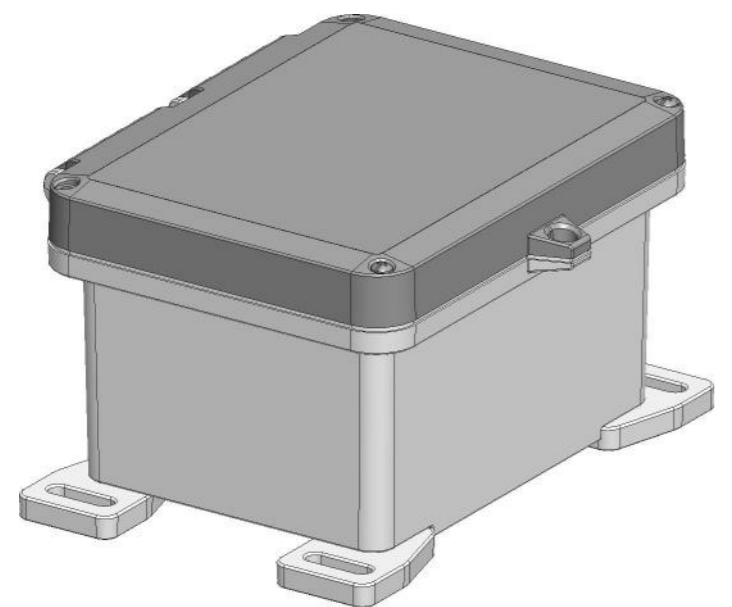

ID	Description	Date	By	Appr.
A		3.1.2018	KA	
B	More dimensions added.	13.09.2018	MTN	

FRONT VIEW WITH COVER REMOVED AND BACK PANEL DISPLAYED

FRONT VIEW WITH COVER REMOVED

Dimensions in inches [mm]

Material: Polycarbonate		Ensto Mat:		Replaces:
ENSTO Ensto Finland Oy Ensto Smart Buildings		UPCG080604HS/UPCT080604HS		Replaced:
Scale 1:3 A3	Date 3.1.2018 By KA Checked	Dimensional drawing		Drw No: 000386709 B
Sheet No: 1 (1)	Ctrl			Ref: Polybox
				Code: UPCx080604HS