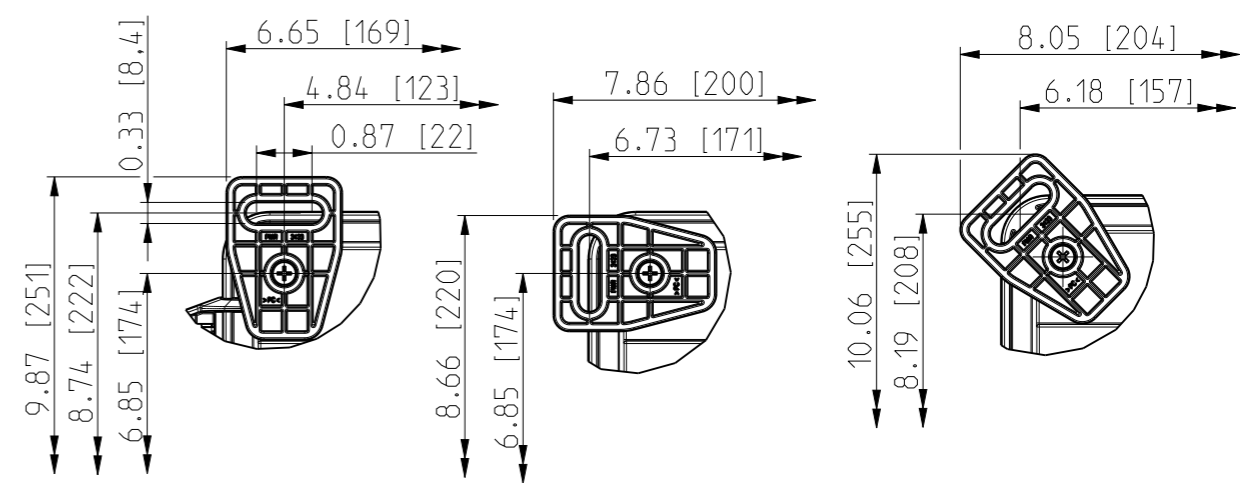

ID	Description	Date	By	Appr.
A		3.1.2018	KA	
B	More dimensions added.	13.09.2018	MTN	

FRONT VIEW WITH COVER REMOVED AND BACK PANEL DISPLAYED

FRONT VIEW WITH COVER REMOVED

Dimensions in inches [mm]

Material: Polycarbonate		Ensto Mat:		Replaces:
ENSTO Ensto Finland Oy Ensto Smart Buildings		UPCG080604HS/UPCT080604HS		Replaced:
Scale 1:3 A3	Date 3.1.2018 By KA Checked	Dimensional drawing		Drw No: 000386709 B
Sheet No: 1 (1)	Ctrl			Ref: Polybox
				Code: UPCx080604HS