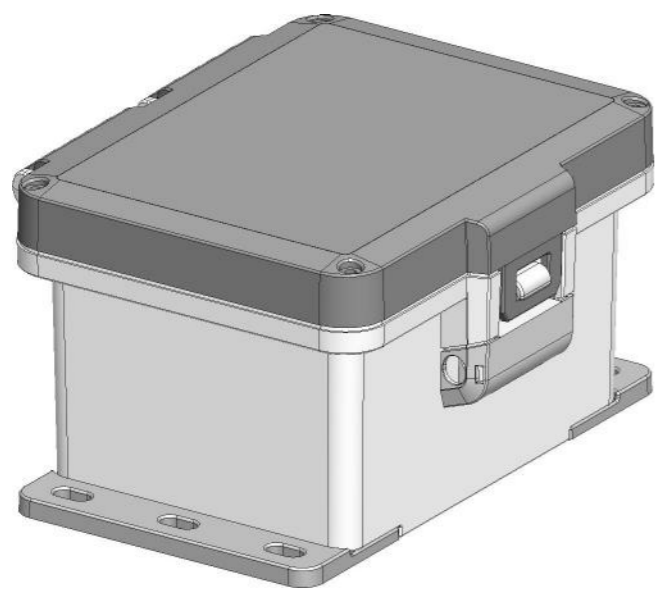

ID	Description	Date	By	Appr.
A		3.1.2018	KA	
B	More dimensions added.	13.09.2018	MTN	

FRONT VIEW WITH COVER REMOVED AND BACK PANEL DISPLAYED

FRONT VIEW WITH COVER REMOVED

Dimensions in inches [mm]

Material: Polycarbonate		Ensto Mat:		Replaces:
<b>ENSTO</b> Ensto Finland Oy Ensto Smart Buildings		UPCG080604HNLF/UPCT080604HNLF		Replaced:
Scale 1:3 A3	Date 3.1.2018 By KA Checked	Dimensional drawing		Drw No: 000386705 B
Sheet No: 1 (1)	Ctrl			Ref: Polybox
				Code: UPC x080604HNLF