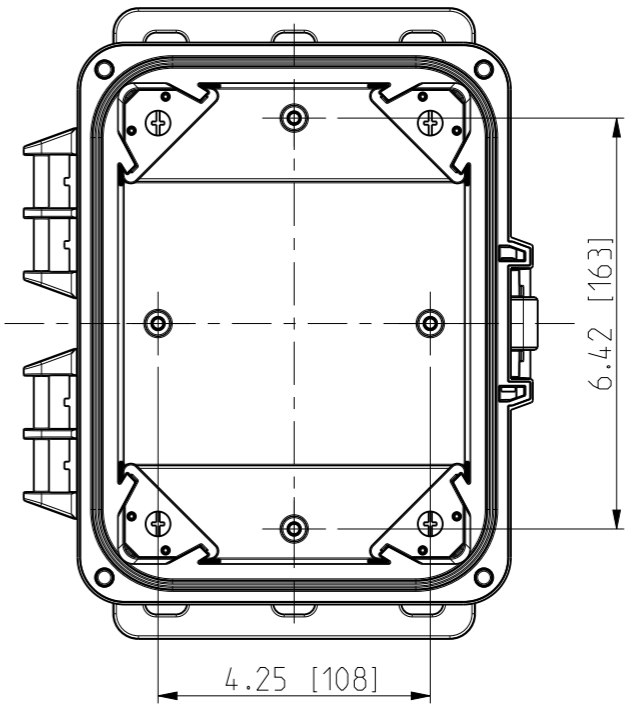

ID	Description	Date	By	Appr.
A		3.1.2018	KA	
B	More dimensions added.	13.09.2018	MTN	

FRONT VIEW WITH COVER REMOVED AND BACK PANEL DISPLAYED

FRONT VIEW WITH COVER REMOVED

Dimensions in inches [mm]

Material: Polycarbonate		Ensto Mat:		Replaces:
<b>ENSTO</b> Ensto Finland Oy Ensto Smart Buildings		UPCG080604HNLF/UPCT080604HNLF		Replaced:
Scale 1:3 A3	Date 3.1.2018 By KA Checked	Dimensional drawing		Drw No: 000386705 B
Sheet No: 1 (1)	Ctrl			Ref: Polybox
				Code: UPC x080604HNLF