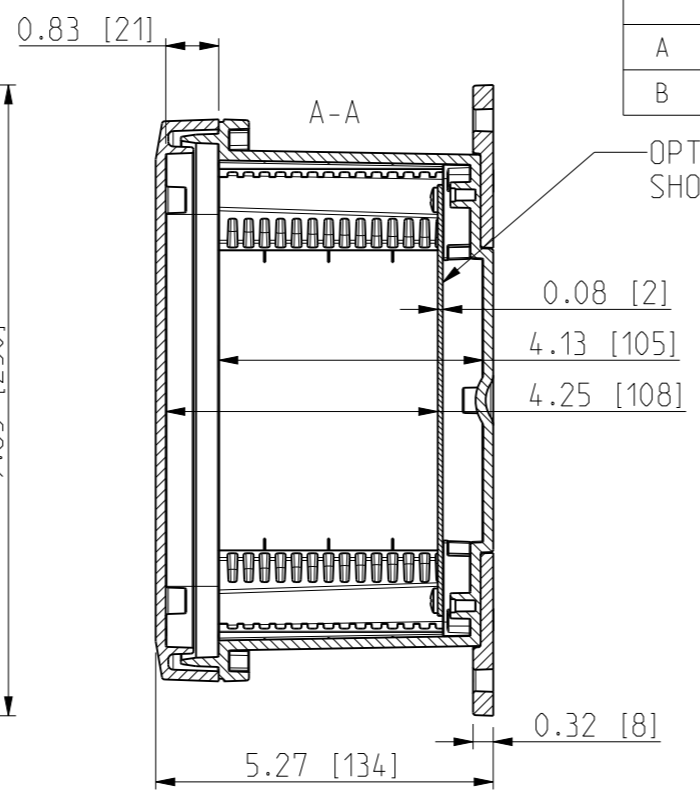

ID	Description	Date	By	Appr.
A		3.1.2018	KA	
B	More dimensions added.	13.09.2018	MTN	

FRONT VIEW WITH COVER REMOVED AND BACK PANEL DISPLAYED

FRONT VIEW WITH COVER REMOVED

Dimensions in inches [mm]

Material: Polycarbonate		Ensto Mat:		Replaces:
<b>ENSTO</b> Ensto Finland Oy Ensto Smart Buildings		UPCG080604HNLF/UPCT080604HNLF		Replaced:
Scale 1:3 A3	Date 3.1.2018 By KA Checked	Dimensional drawing		Drw No: 000386705 B
Sheet No: 1 (1)	Ctrl			Ref: Polybox
				Code: UPC x080604HNLF