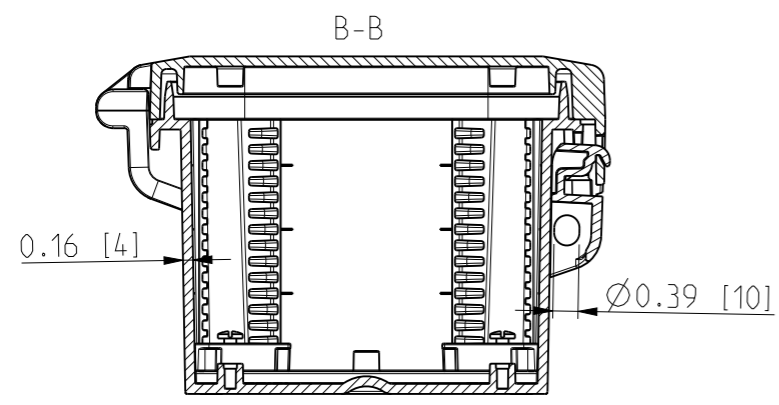

ID	Description	Date	By	Appr.
A		3.1.2018	KA	
B	More dimensions added.	13.09.2018	MTN	

FRONT VIEW WITH COVER REMOVED AND BACK PANEL DISPLAYED

FRONT VIEW WITH COVER REMOVED

Dimensions in inches [mm]

Material: Polycarbonate		Ensto Mat:		Replaces:
<b>ENSTO</b> Ensto Finland Oy Ensto Smart Buildings		UPCG080604HNLF/UPCT080604HNLF		Replaced:
Scale 1:3 A3	Date 3.1.2018 By KA Checked	Dimensional drawing		Drw No: 000386705 B
Sheet No: 1 (1)	Ctrl			Ref: Polybox
				Code: UPC x080604HNLF