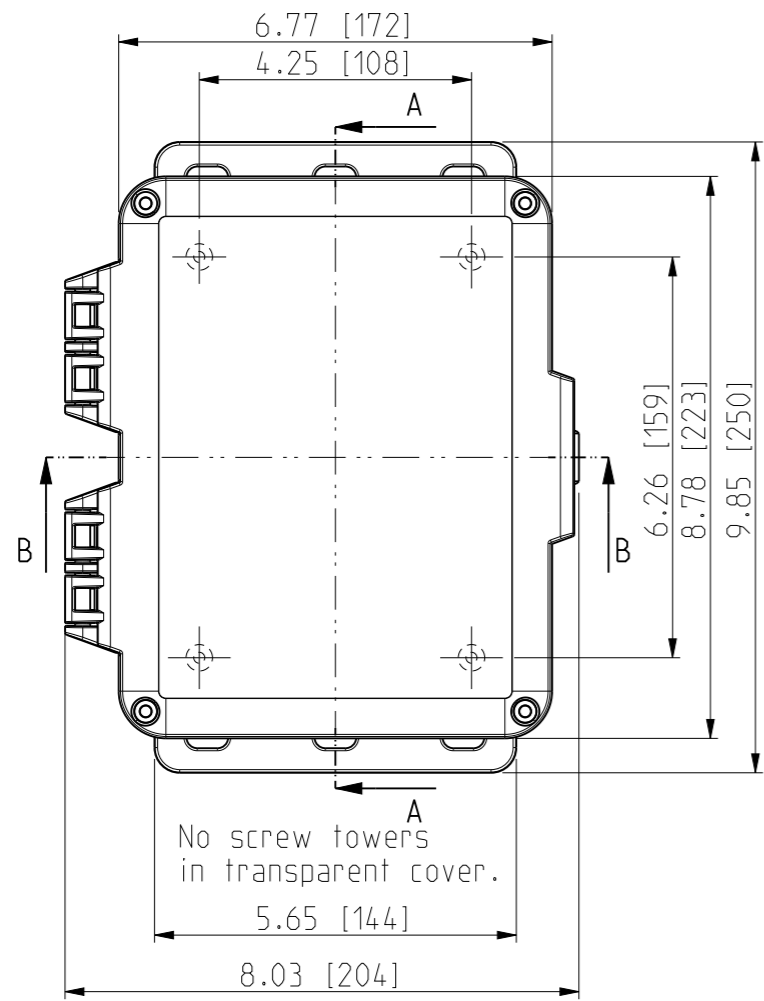

ID	Description	Date	By	Appr.
A		3.1.2018	KA	
B	More dimensions added.	13.09.2018	MTN	

FRONT VIEW WITH COVER REMOVED AND BACK PANEL DISPLAYED

FRONT VIEW WITH COVER REMOVED

Dimensions in inches [mm]

Material: Polycarbonate		Ensto Mat:		Replaces:
<b>ENSTO</b> Ensto Finland Oy Ensto Smart Buildings		UPCG080604HNLF/UPCT080604HNLF		Replaced:
Scale 1:3 A3	Date 3.1.2018 By KA Checked	Dimensional drawing		Drw No: 000386705 B
Sheet No: 1 (1)	Ctrl			Ref: Polybox
				Code: UPC x080604HNLF