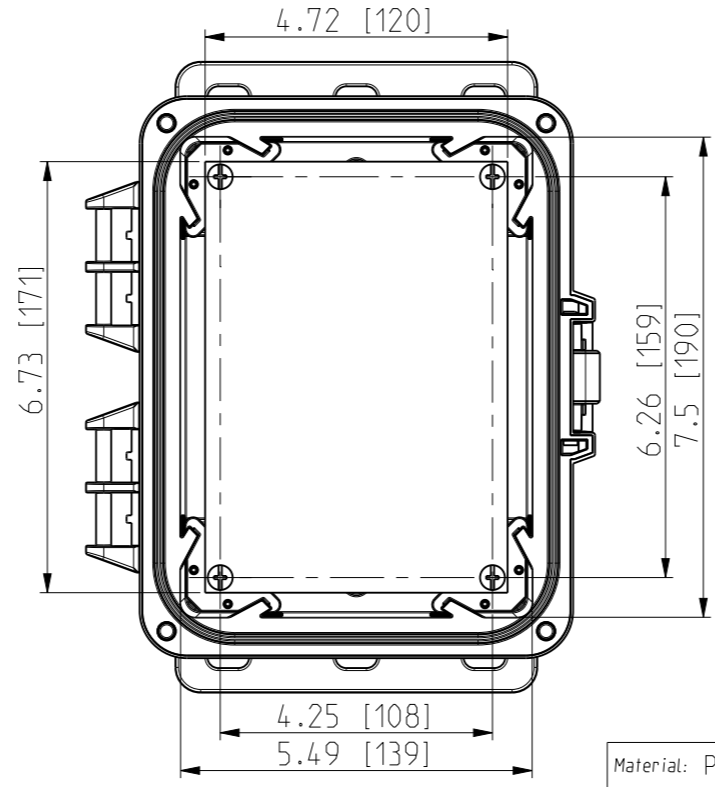

ID	Description	Date	By	Appr.
A		3.1.2018	KA	
B	More dimensions added.	13.09.2018	MTN	

FRONT VIEW WITH COVER REMOVED AND BACK PANEL DISPLAYED

FRONT VIEW WITH COVER REMOVED

Dimensions in inches [mm]

Material: Polycarbonate		Ensto Mat:		Replaces:
<b>ENSTO</b> Ensto Finland Oy Ensto Smart Buildings		UPCG080604HNLF/UPCT080604HNLF		Replaced:
Scale 1:3 A3	Date 3.1.2018 By KA Checked	Dimensional drawing		Drw No: 000386705 B
Sheet No: 1 (1)	Ctrl			Ref: Polybox
				Code: UPC x080604HNLF