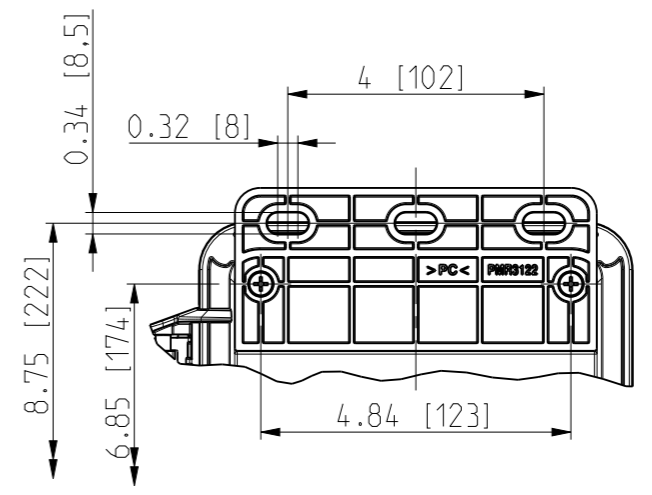

ID	Description	Date	By	Appr.
A		3.1.2018	KA	
B	More dimensions added.	13.09.2018	MTN	

FRONT VIEW WITH COVER REMOVED AND BACK PANEL DISPLAYED

FRONT VIEW WITH COVER REMOVED

Dimensions in inches [mm]

Material: Polycarbonate		Ensto Mat:		Replaces:
<b>ENSTO</b> Ensto Finland Oy Ensto Smart Buildings		UPCG080604HNLF/UPCT080604HNLF		Replaced:
Scale 1:3 A3	Date 3.1.2018 By KA Checked	Dimensional drawing		Drw No: 000386705 B
Sheet No: 1 (1)	Ctrl			Ref: Polybox
				Code: UPC x080604HNLF