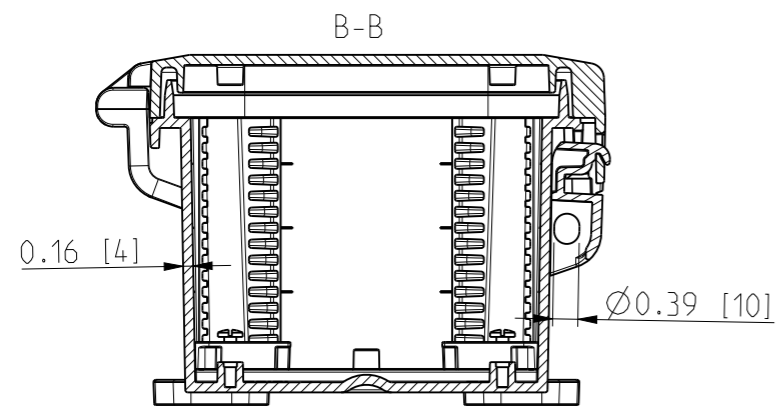

ID	Description	Date	By	Appr.
A		3.1.2018	KA	
B	More dimensions added.	11.09.2018	MTN	

FRONT VIEW  
WITH COVER REMOVED  
AND BACK PANEL DISPLAYED

FRONT VIEW  
WITH COVER REMOVED

Dimensions in inches [mm]

Material: Polycarbonate		Ensto Mat:		Replaces:
<b>ENSTO</b> Ensto Finland Oy Ensto Smart Buildings		UPCG080604HNL/UPCT080604HNL		Replaced:
Scale 1:3 A3	Date 3.1.2018 By KA Checked	Dimensional drawing		Drw No: 000386734 B
Sheet No: 1 (1)	Ctrl			Ref: Polybox
				Code: UPC x080604HNL