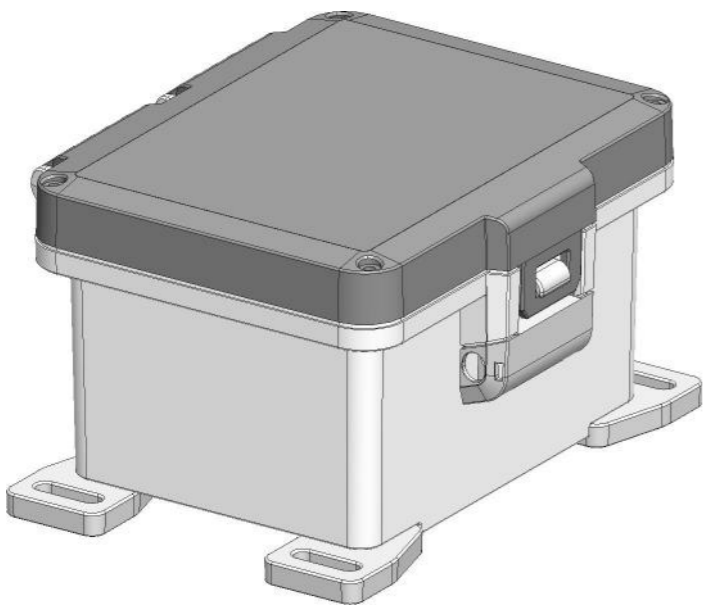

ID	Description	Date	By	Appr.
A		3.1.2018	KA	
B	More dimensions added.	11.09.2018	MTN	

FRONT VIEW  
WITH COVER REMOVED  
AND BACK PANEL DISPLAYED

FRONT VIEW  
WITH COVER REMOVED

Dimensions in inches [mm]

Material: Polycarbonate		Ensto Mat:		Replaces:
<b>ENSTO</b> Ensto Finland Oy Ensto Smart Buildings		UPCG080604HNL/UPCT080604HNL		Replaced:
Scale 1:3 A3	Date 3.1.2018 By KA Checked	Dimensional drawing		Drw No: 000386734 B
Sheet No: 1 (1)	Ctrl			Ref: Polybox
				Code: UPC x080604HNL