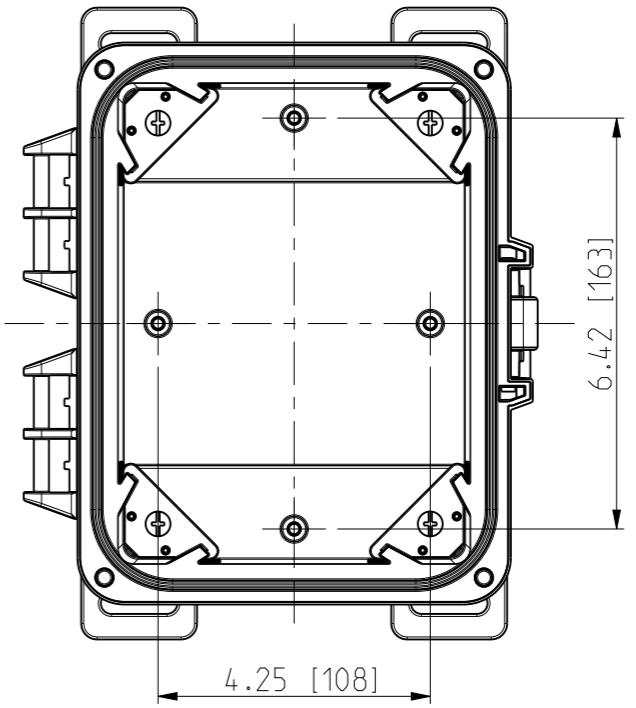

ID	Description	Date	By	Appr.
A		3.1.2018	KA	
B	More dimensions added.	11.09.2018	MTN	

FRONT VIEW  
WITH COVER REMOVED  
AND BACK PANEL DISPLAYED

FRONT VIEW  
WITH COVER REMOVED

Dimensions in inches [mm]

Material: Polycarbonate		Ensto Mat:		Replaces:
<b>ENSTO</b> Ensto Finland Oy Ensto Smart Buildings		UPCG080604HNL/UPCT080604HNL		Replaced:
Scale 1:3 A3	Date 3.1.2018 By KA Checked	Dimensional drawing		Drw No: 000386734 B
Sheet No: 1 (1)	Ctrl			Ref: Polybox
				Code: UPC x080604HNL