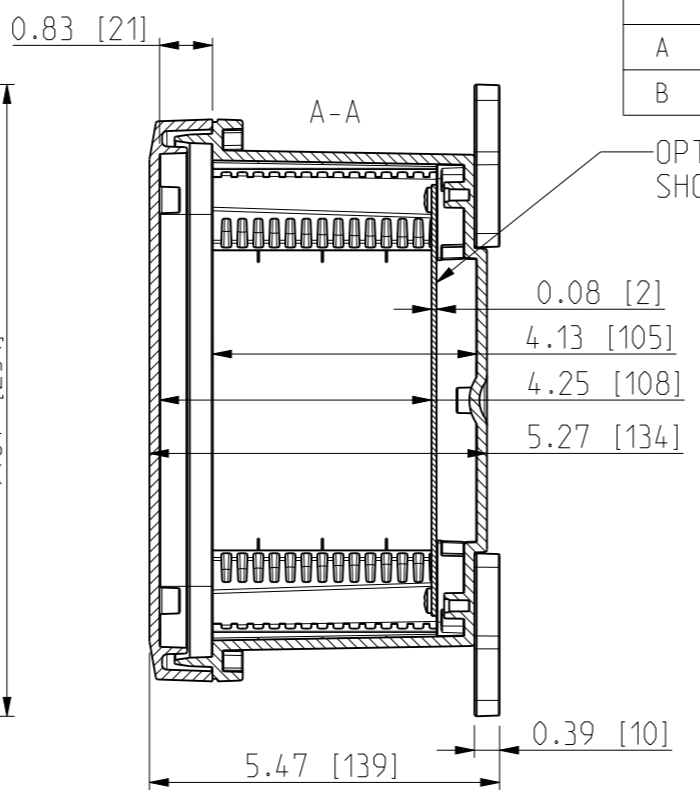

ID	Description	Date	By	Appr.
A		3.1.2018	KA	
B	More dimensions added.	11.09.2018	MTN	

FRONT VIEW  
WITH COVER REMOVED  
AND BACK PANEL DISPLAYED

FRONT VIEW  
WITH COVER REMOVED

Dimensions in inches [mm]

Material: Polycarbonate		Ensto Mat:		Replaces:
<b>ENSTO</b> Ensto Finland Oy Ensto Smart Buildings		UPCG080604HNL/UPCT080604HNL		Replaced:
Scale 1:3 A3	Date 3.1.2018 By KA Checked	Dimensional drawing		Drw No: 000386734 B
Sheet No: 1 (1)	Ctrl			Ref: Polybox
				Code: UPC x080604HNL