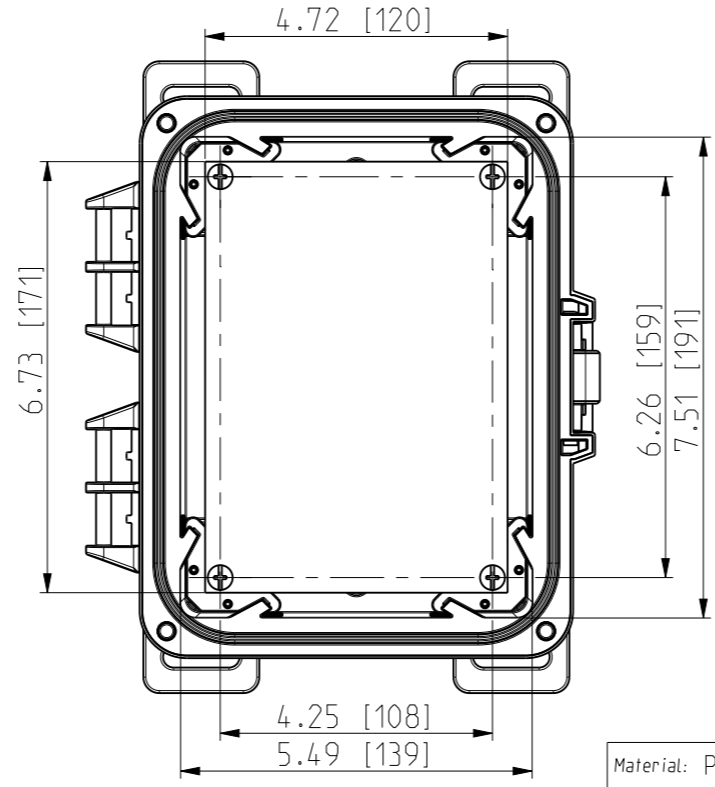

ID	Description	Date	By	Appr.
A		3.1.2018	KA	
B	More dimensions added.	11.09.2018	MTN	

FRONT VIEW  
WITH COVER REMOVED  
AND BACK PANEL DISPLAYED

FRONT VIEW  
WITH COVER REMOVED

Dimensions in inches [mm]

Material: Polycarbonate		Ensto Mat:		Replaces:
<b>ENSTO</b> Ensto Finland Oy Ensto Smart Buildings		UPCG080604HNL/UPCT080604HNL		Replaced:
Scale 1:3 A3	Date 3.1.2018 By KA Checked	Dimensional drawing		Drw No: 000386734 B
Sheet No: 1 (1)	Ctrl			Ref: Polybox
				Code: UPC x080604HNL