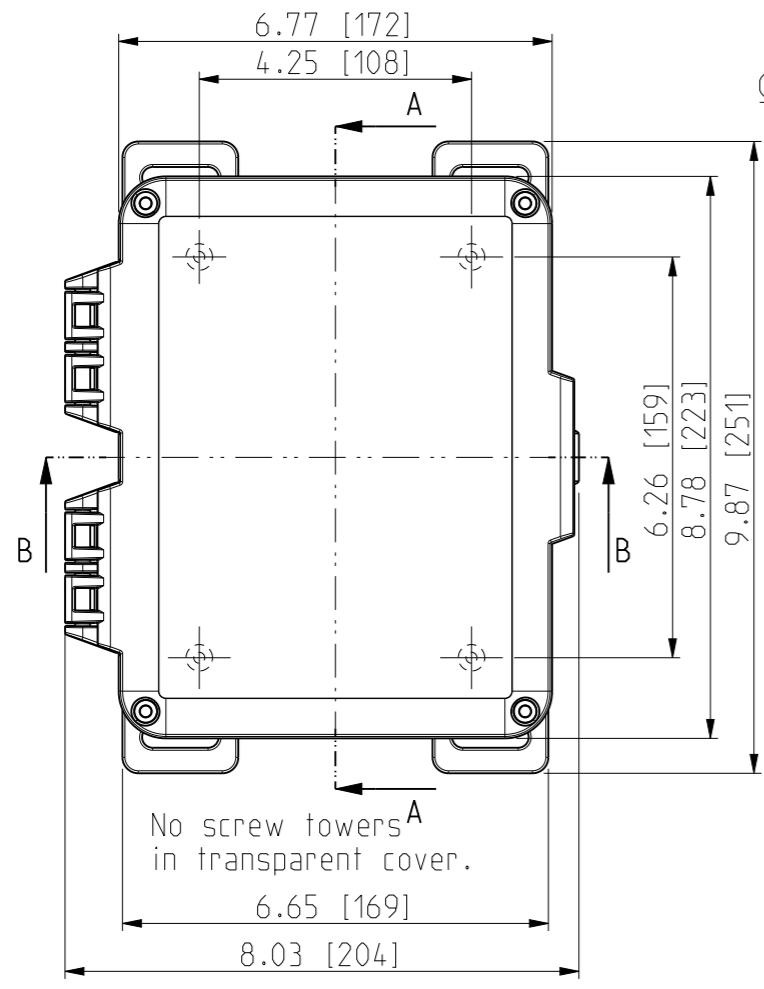

ID	Description	Date	By	Appr.
A		3.1.2018	KA	
B	More dimensions added.	11.09.2018	MTN	

FRONT VIEW  
WITH COVER REMOVED  
AND BACK PANEL DISPLAYED

FRONT VIEW  
WITH COVER REMOVED

Dimensions in inches [mm]

Material: Polycarbonate		Ensto Mat:		Replaces:
<b>ENSTO</b> Ensto Finland Oy Ensto Smart Buildings		UPCG080604HNL/UPCT080604HNL		Replaced:
Scale 1:3 A3	Date 3.1.2018 By KA Checked	Dimensional drawing		Drw No: 000386734 B
Sheet No: 1 (1)	Ctrl			Ref: Polybox
				Code: UPC x080604HNL