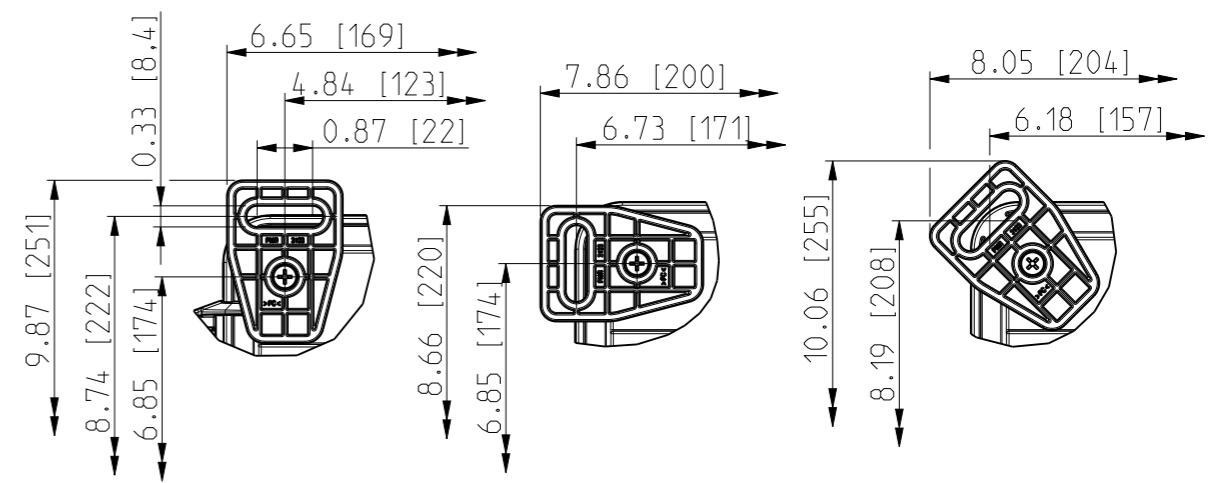

ID	Description	Date	By	Appr.
A		3.1.2018	KA	
B	More dimensions added.	11.09.2018	MTN	

FRONT VIEW  
WITH COVER REMOVED  
AND BACK PANEL DISPLAYED

FRONT VIEW  
WITH COVER REMOVED

Dimensions in inches [mm]

Material: Polycarbonate		Ensto Mat:		Replaces:
<b>ENSTO</b> Ensto Finland Oy Ensto Smart Buildings		UPCG080604HNL/UPCT080604HNL		Replaced:
Scale 1:3 A3	Date 3.1.2018 By KA Checked	Dimensional drawing		Drw No: 000386734 B
Sheet No: 1 (1)	Ctrl			Ref: Polybox
				Code: UPC x080604HNL