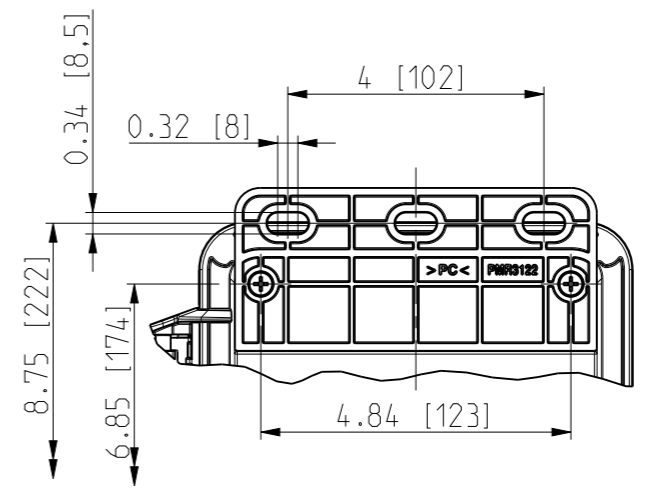

ID	Description	Date	By	Appr.
A	New drawing	13.09.2018	MTN	

FRONT VIEW WITH COVER REMOVED AND BACK PANEL DISPLAYED

FRONT VIEW WITH COVER REMOVED

Dimensions in inches [mm]

Material: Polycarbonate		Ensto Mat:		Replaces:
ENSTO Ensto Finland Oy Ensto Smart Buildings		UPCG080604HMLF/UPCT080604HMLF		Replaced:
Scale 1:3 A3	Date 13.09.18 By MTN Checked	Dimensional drawing		Drw No: 000439361 A
Sheet No: 1 (1)	Ctrl			Ref: Polybox
				Code: UPC x080604HMLF