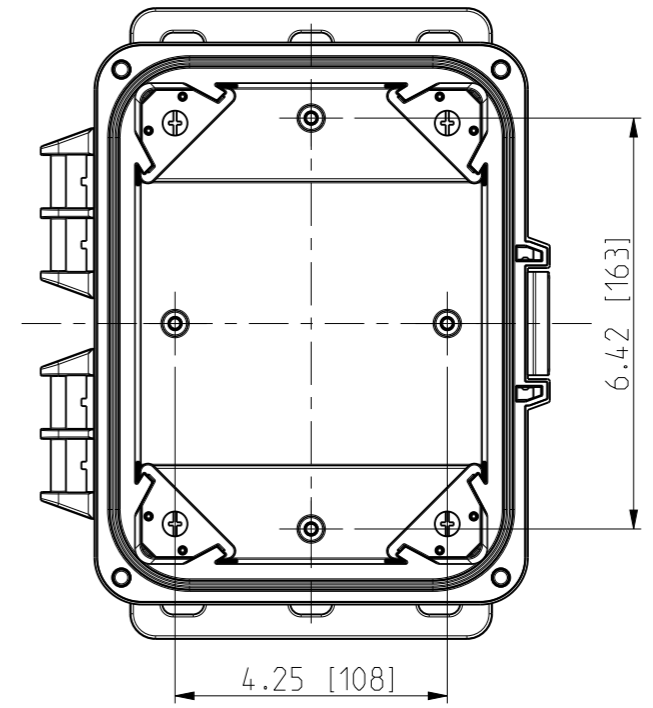

ID	Description	Date	By	Appr.
A	New drawing	13.09.2018	MTN	

FRONT VIEW WITH COVER REMOVED AND BACK PANEL DISPLAYED

FRONT VIEW WITH COVER REMOVED

Dimensions in inches [mm]

Material: Polycarbonate		Ensto Mat:		Replaces:
ENSTO Ensto Finland Oy Ensto Smart Buildings		UPCG080604HMLF/UPCT080604HMLF		Replaced:
Scale 1:3 A3	Date 13.09.18 By MTN Checked	Dimensional drawing		Drw No: 000439361 A
Sheet No: 1 (1)	Ctrl			Ref: Polybox
				Code: UPC x080604HMLF