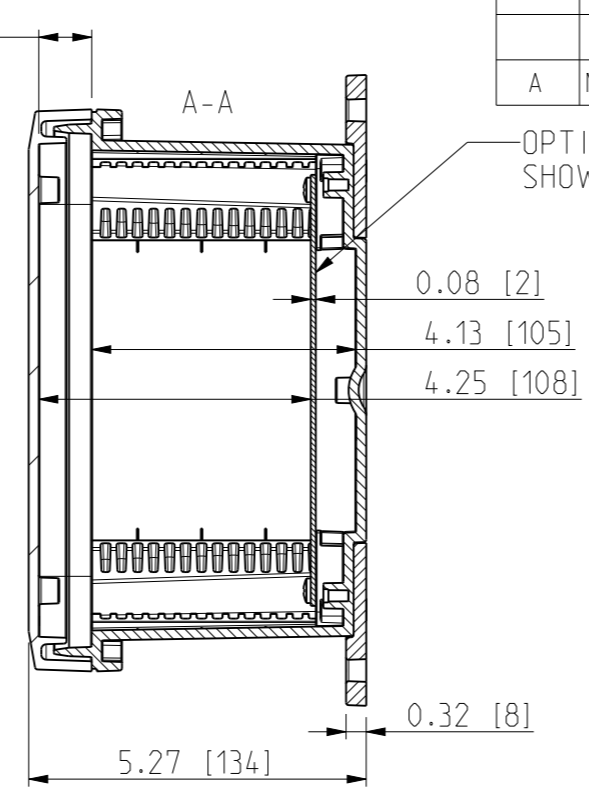

ID	Description	Date	By	Appr.
A	New drawing	13.09.2018	MTN	

FRONT VIEW WITH COVER REMOVED AND BACK PANEL DISPLAYED

FRONT VIEW WITH COVER REMOVED

Dimensions in inches [mm]

Material: Polycarbonate		Ensto Mat:		Replaces:
ENSTO Ensto Finland Oy Ensto Smart Buildings		UPCG080604HMLF/UPCT080604HMLF		Replaced:
Scale 1:3 A3	Date 13.09.18 By MTN Checked	Dimensional drawing		Drw No: 000439361 A
Sheet No: 1 (1)	Ctrl			Ref: Polybox
				Code: UPC x080604HMLF