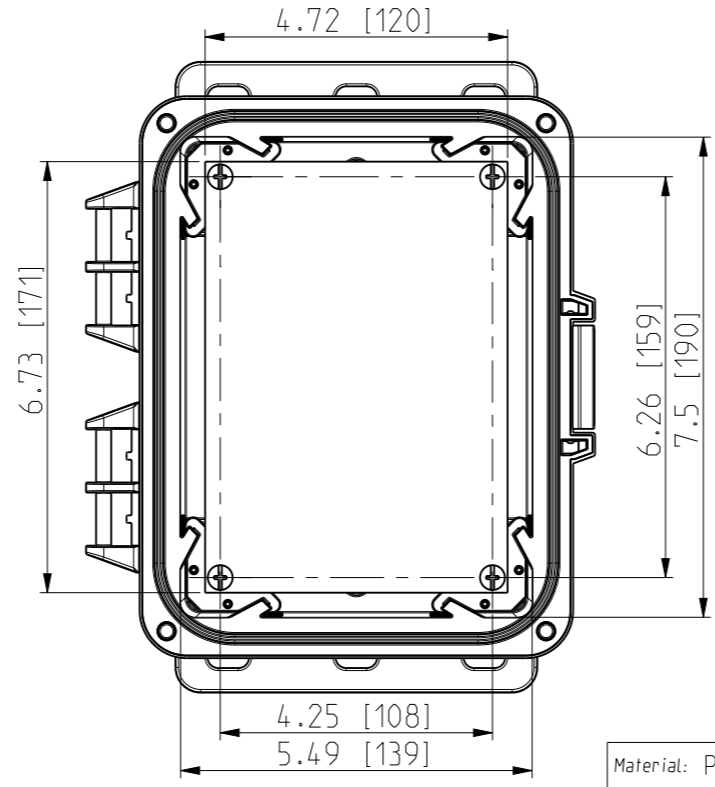

ID	Description	Date	By	Appr.
A	New drawing	13.09.2018	MTN	

FRONT VIEW WITH COVER REMOVED AND BACK PANEL DISPLAYED

FRONT VIEW WITH COVER REMOVED

Dimensions in inches [mm]

Material: Polycarbonate		Ensto Mat:		Replaces:
ENSTO Ensto Finland Oy Ensto Smart Buildings		UPCG080604HMLF/UPCT080604HMLF		Replaced:
Scale 1:3 A3	Date 13.09.18 By MTN Checked	Dimensional drawing		Drw No: 000439361 A
Sheet No: 1 (1)	Ctrl			Ref: Polybox
				Code: UPC x080604HMLF