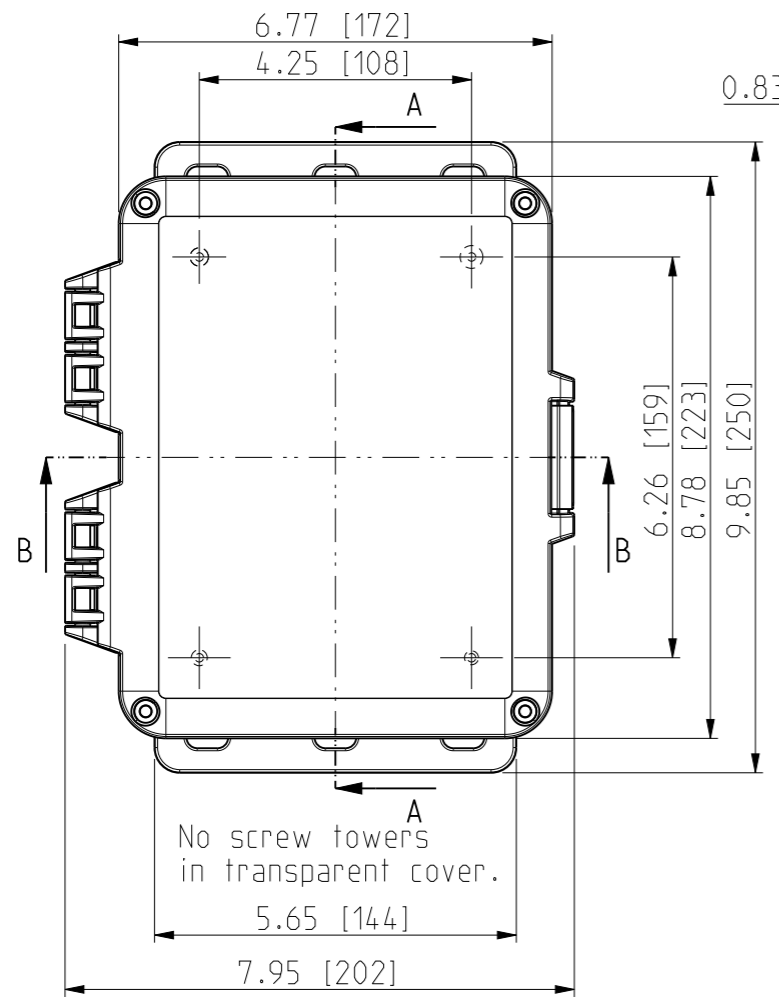

ID	Description	Date	By	Appr.
A	New drawing	13.09.2018	MTN	

FRONT VIEW WITH COVER REMOVED AND BACK PANEL DISPLAYED

FRONT VIEW WITH COVER REMOVED

Dimensions in inches [mm]

Material: Polycarbonate		Ensto Mat:		Replaces:
ENSTO Ensto Finland Oy Ensto Smart Buildings		UPCG080604HMLF/UPCT080604HMLF		Replaced:
Scale 1:3 A3	Date 13.09.18 By MTN Checked	Dimensional drawing		Drw No: 000439361 A
Sheet No: 1 (1)	Ctrl			Ref: Polybox
				Code: UPC x080604HMLF