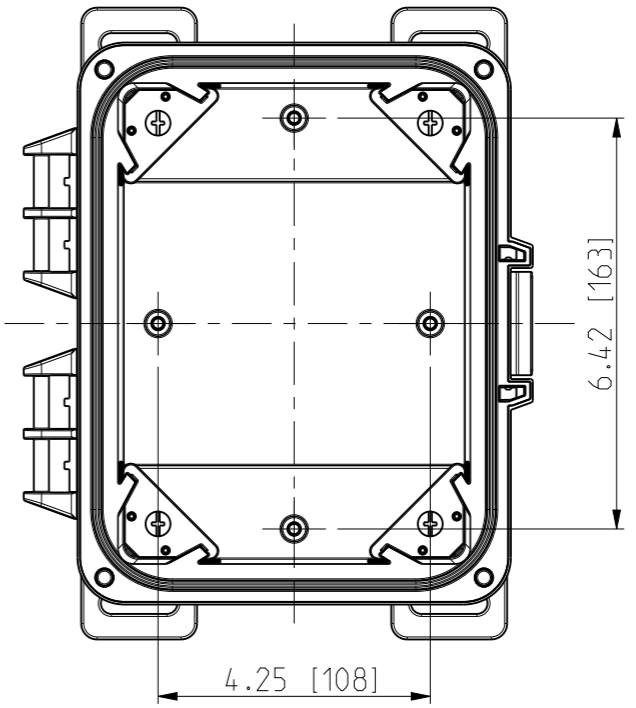

ID	Description	Date	By	Appr.
A	New drawing	13.09.2018	MTN	

FRONT VIEW WITH COVER REMOVED AND BACK PANEL DISPLAYED

FRONT VIEW WITH COVER REMOVED

Dimensions in inches [mm]

Material: Polycarbonate		Ensto Mat:		Replaces:
ENSTO Ensto Finland Oy Ensto Smart Buildings		UPCG080604HML/UPCT080604HML		Replaced:
Scale 1:3 A3	Date 13.09.18 By MTN Checked	Dimensional drawing		Drw No: 000439359 A
Sheet No: 1 (1)	Ctrl			Ref: Polybox
				Code: UPCx080604HML