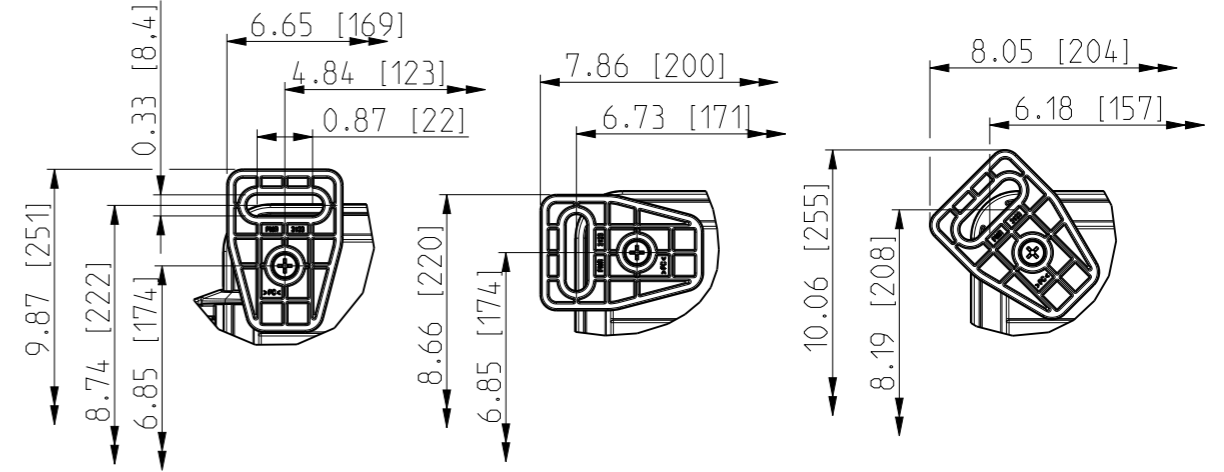

ID	Description	Date	By	Appr.
A	New drawing	13.09.2018	MTN	

FRONT VIEW WITH COVER REMOVED AND BACK PANEL DISPLAYED

FRONT VIEW WITH COVER REMOVED

Dimensions in inches [mm]

Material: Polycarbonate		Ensto Mat:		Replaces:
ENSTO Ensto Finland Oy Ensto Smart Buildings		UPCG080604HML/UPCT080604HML		Replaced:
Scale 1:3 A3	Date 13.09.18 By MTN Checked	Dimensional drawing		Drw No: 000439359 A
Sheet No: 1 (1)	Ctrl			Ref: Polybox
				Code: UPCx080604HML