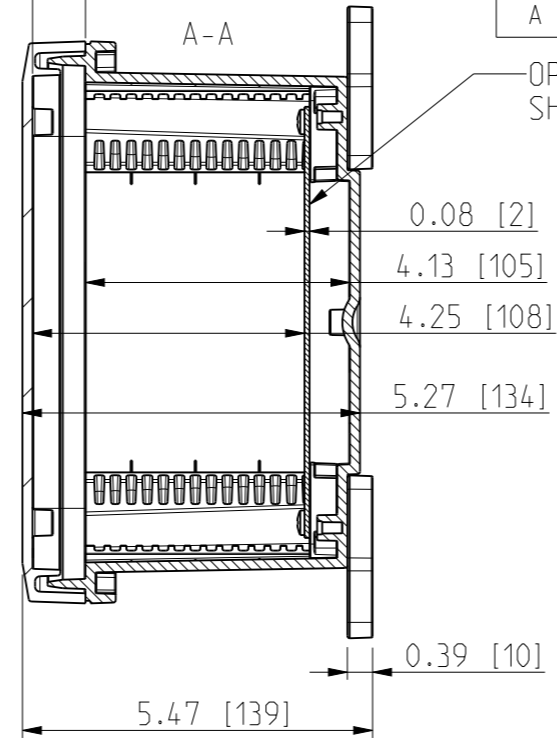

ID	Description	Date	By	Appr.
A	New drawing	13.09.2018	MTN	

FRONT VIEW WITH COVER REMOVED AND BACK PANEL DISPLAYED

FRONT VIEW WITH COVER REMOVED

Dimensions in inches [mm]

Material: Polycarbonate		Ensto Mat:		Replaces:
ENSTO Ensto Finland Oy Ensto Smart Buildings		UPCG080604HML/UPCT080604HML		Replaced:
Scale 1:3 A3	Date 13.09.18 By MTN Checked	Dimensional drawing		Drw No: 000439359 A
Sheet No: 1 (1)	Ctrl			Ref: Polybox
				Code: UPCx080604HML