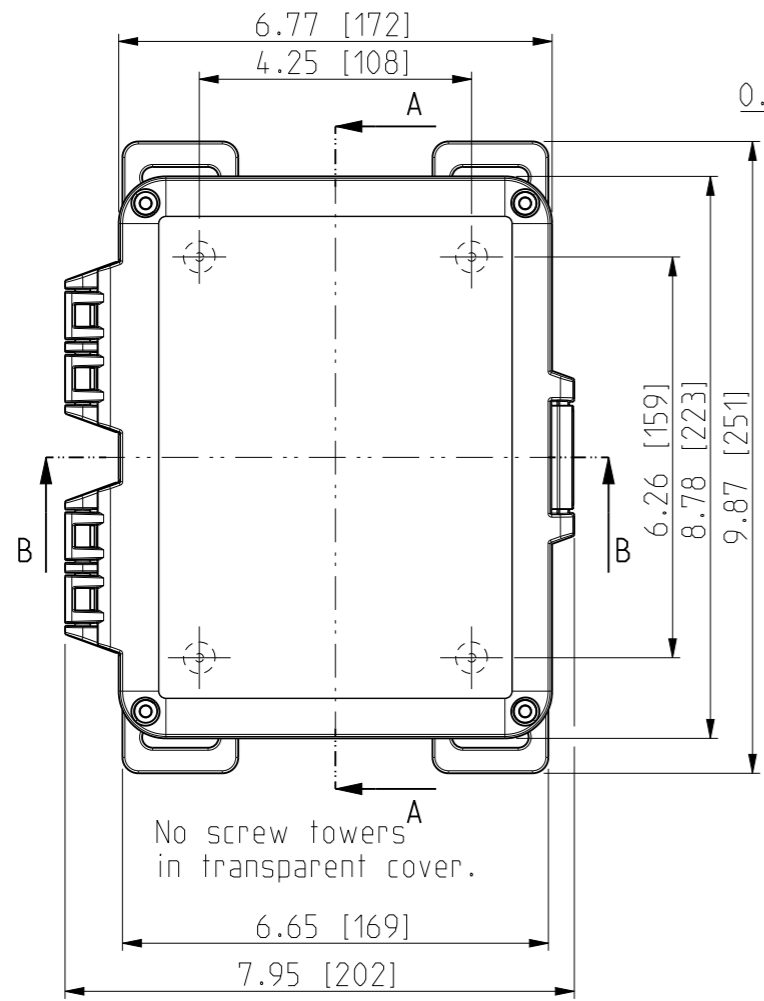

ID	Description	Date	By	Appr.
A	New drawing	13.09.2018	MTN	

FRONT VIEW WITH COVER REMOVED AND BACK PANEL DISPLAYED

FRONT VIEW WITH COVER REMOVED

Dimensions in inches [mm]

Material: Polycarbonate		Ensto Mat:		Replaces:
ENSTO Ensto Finland Oy Ensto Smart Buildings		UPCG080604HML/UPCT080604HML		Replaced:
Scale 1:3 A3	Date 13.09.18 By MTN Checked	Dimensional drawing		Drw No: 000439359 A
Sheet No: 1 (1)	Ctrl			Ref: Polybox
				Code: UPCx080604HML