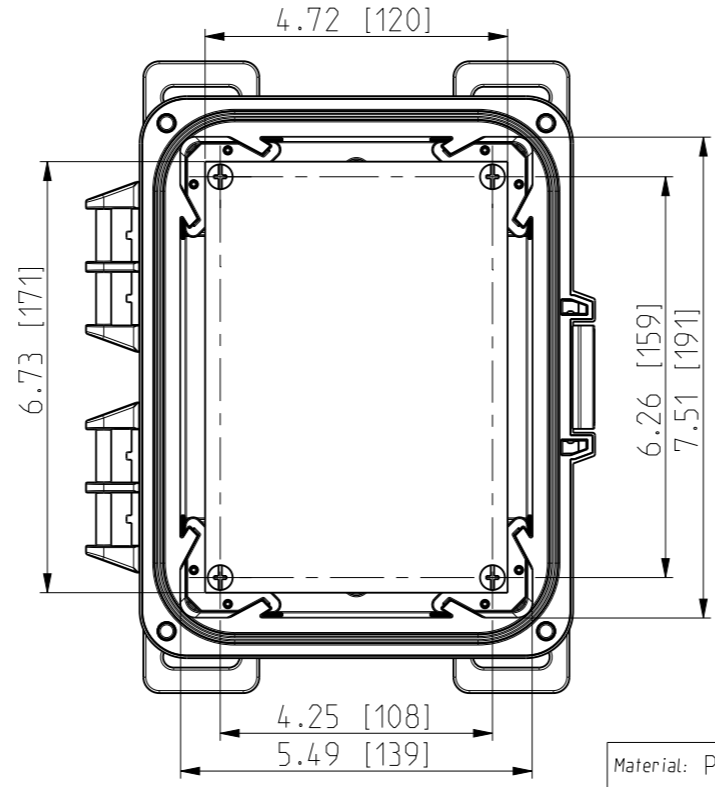

ID	Description	Date	By	Appr.
A	New drawing	13.09.2018	MTN	

FRONT VIEW WITH COVER REMOVED AND BACK PANEL DISPLAYED

FRONT VIEW WITH COVER REMOVED

Dimensions in inches [mm]

Material: Polycarbonate		Ensto Mat:		Replaces:
ENSTO Ensto Finland Oy Ensto Smart Buildings		UPCG080604HML/UPCT080604HML		Replaced:
Scale 1:3 A3	Date 13.09.18 By MTN Checked	Dimensional drawing		Drw No: 000439359 A
Sheet No: 1 (1)	Ctrl			Ref: Polybox
				Code: UPCx080604HML