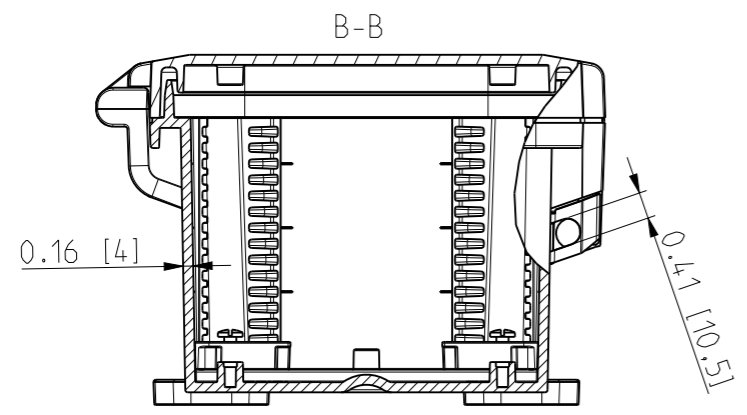

ID	Description	Date	By	Appr.
A	New drawing	13.09.2018	MTN	

FRONT VIEW WITH COVER REMOVED AND BACK PANEL DISPLAYED

FRONT VIEW WITH COVER REMOVED

Dimensions in inches [mm]

Material: Polycarbonate		Ensto Mat:		Replaces:
ENSTO Ensto Finland Oy Ensto Smart Buildings		UPCG080604HML/UPCT080604HML		Replaced:
Scale 1:3 A3	Date 13.09.18 By MTN Checked	Dimensional drawing		Drw No: 000439359 A
Sheet No: 1 (1)	Ctrl			Ref: Polybox
				Code: UPCx080604HML