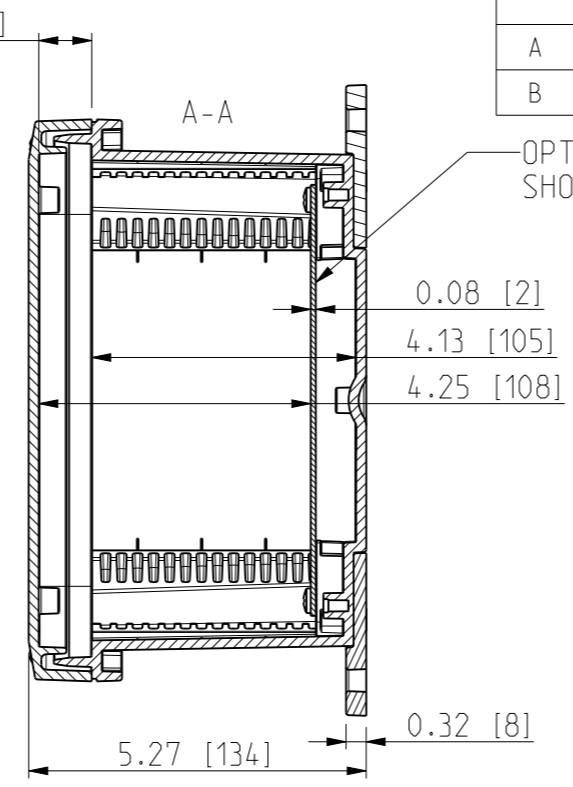

ID	Description	Date	By	Appr.
A		2.1.2018	KA	
B	More dimensions added.	10.09.2018	MTN	

No screw towers in transparent cover.

FRONT VIEW WITH COVER REMOVED AND BACK PANEL DISPLAYED

FRONT VIEW WITH COVER REMOVED

Dimensions in inches [mm]

Material: Polycarbonate		Ensto Mat:		Replaces:
ENSTO Ensto Finland Oy Ensto Smart Buildings		UPCG080604F/UPCT080604F Dimensional drawing		Replaced:
Scale 1:3 A3	Date 19.12.2017 By KA Checked			Drw No: 000385489 B
Sheet No: 1 (1)	Ctrl			Ref: Polybox
				Code: UPCx080604F