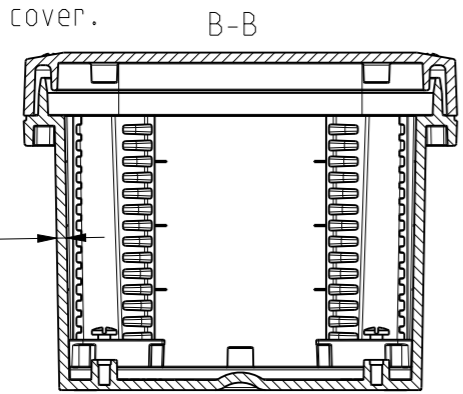

ID	Description	Date	By	Appr.
A		2.1.2018	KA	
B	More dimensions added.	10.09.2018	MTN	

No screw towers in transparent cover.

FRONT VIEW WITH COVER REMOVED AND BACK PANEL DISPLAYED

FRONT VIEW WITH COVER REMOVED

Dimensions in inches [mm]

Material: Polycarbonate		Ensto Mat:		Replaces:
ENSTO Ensto Finland Oy Ensto Smart Buildings		UPCG080604F/UPCT080604F Dimensional drawing		Replaced:
Scale 1:3 A3	Date 19.12.2017 By KA Checked			Drw No: 000385489 B
Sheet No: 1 (1)	Ctrl			Ref: Polybox
				Code: UPCx080604F