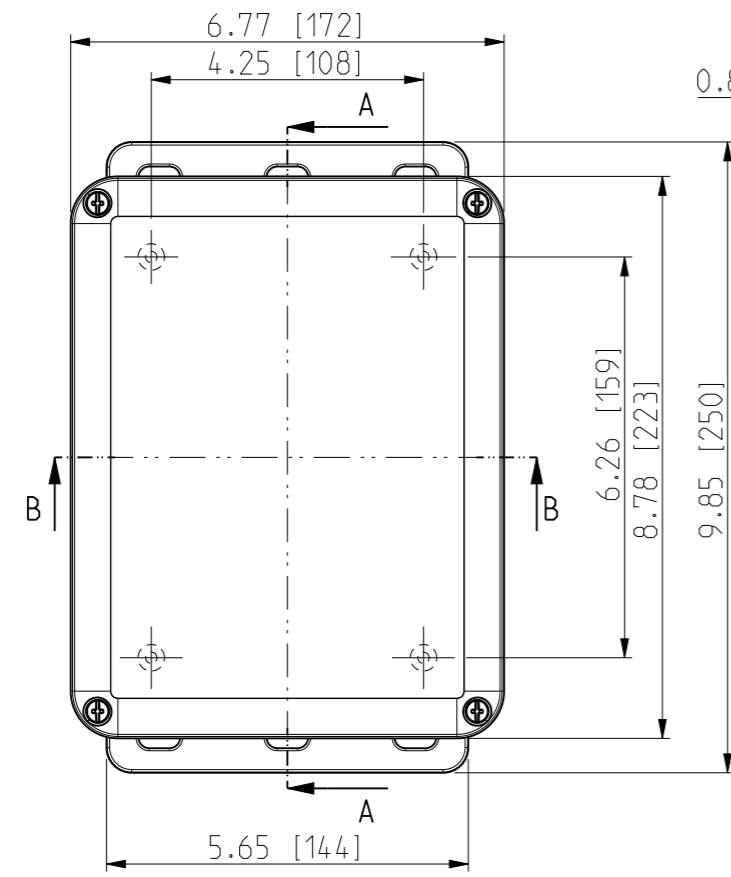

ID	Description	Date	By	Appr.
A		2.1.2018	KA	
B	More dimensions added.	10.09.2018	MTN	

No screw towers in transparent cover.

FRONT VIEW WITH COVER REMOVED AND BACK PANEL DISPLAYED

FRONT VIEW WITH COVER REMOVED

Dimensions in inches [mm]

Material: Polycarbonate		Ensto Mat:		Replaces:
ENSTO Ensto Finland Oy Ensto Smart Buildings		UPCG080604F/UPCT080604F Dimensional drawing		Replaced:
Scale 1:3 A3	Date 19.12.2017 By KA Checked			Drw No: 000385489 B
Sheet No: 1 (1)	Ctrl			Ref: Polybox
				Code: UPCx080604F