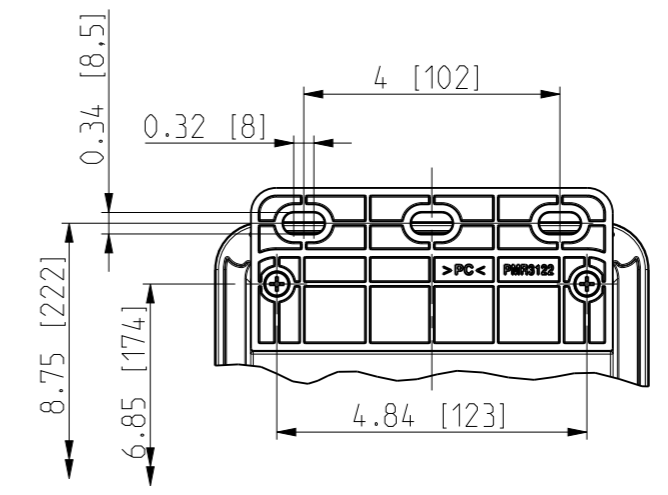

ID	Description	Date	By	Appr.
A		2.1.2018	KA	
B	More dimensions added.	10.09.2018	MTN	

No screw towers in transparent cover.

FRONT VIEW WITH COVER REMOVED AND BACK PANEL DISPLAYED

FRONT VIEW WITH COVER REMOVED

Dimensions in inches [mm]

Material: Polycarbonate		Ensto Mat:		Replaces:
ENSTO Ensto Finland Oy Ensto Smart Buildings		UPCG080604F/UPCT080604F Dimensional drawing		Replaced:
Scale 1:3 A3	Date 19.12.2017 By KA Checked			Drw No: 000385489 B
Sheet No: 1 (1)	Ctrl			Ref: Polybox
				Code: UPCx080604F