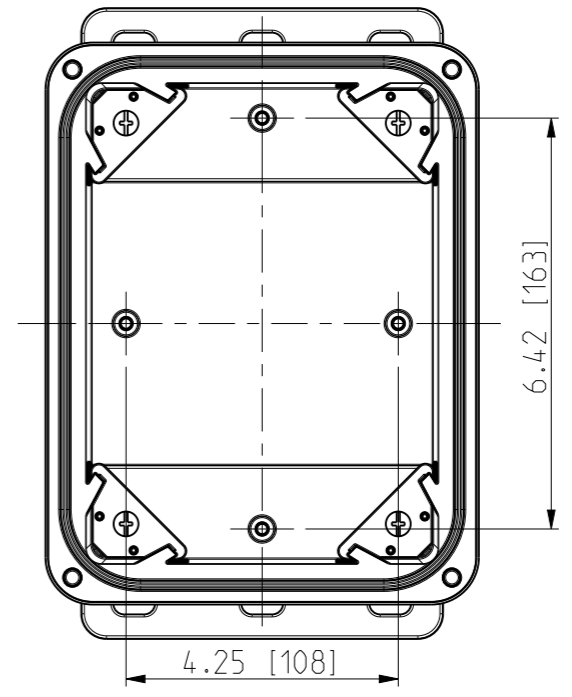

ID	Description	Date	By	Appr.
A		2.1.2018	KA	
B	More dimensions added.	10.09.2018	MTN	

No screw towers in transparent cover.

FRONT VIEW WITH COVER REMOVED AND BACK PANEL DISPLAYED

FRONT VIEW WITH COVER REMOVED

Dimensions in inches [mm]

Material: Polycarbonate		Ensto Mat:		Replaces:
ENSTO Ensto Finland Oy Ensto Smart Buildings		UPCG080604F/UPCT080604F Dimensional drawing		Replaced:
Scale 1:3 A3	Date 19.12.2017 By KA Checked			Drw No: 000385489 B
Sheet No: 1 (1)	Ctrl			Ref: Polybox
				Code: UPCx080604F