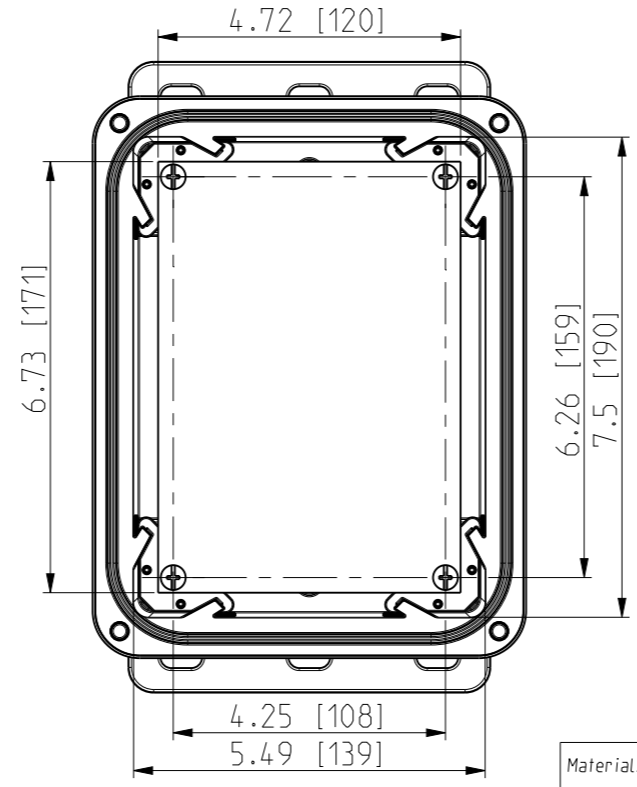

ID	Description	Date	By	Appr.
A		2.1.2018	KA	
B	More dimensions added.	10.09.2018	MTN	

No screw towers in transparent cover.

FRONT VIEW WITH COVER REMOVED AND BACK PANEL DISPLAYED

FRONT VIEW WITH COVER REMOVED

Dimensions in inches [mm]

Material: Polycarbonate		Ensto Mat:		Replaces:
ENSTO Ensto Finland Oy Ensto Smart Buildings		UPCG080604F/UPCT080604F Dimensional drawing		Replaced:
Scale 1:3 A3	Date 19.12.2017 By KA Checked			Drw No: 000385489 B
Sheet No: 1 (1)	Ctrl			Ref: Polybox
				Code: UPCx080604F