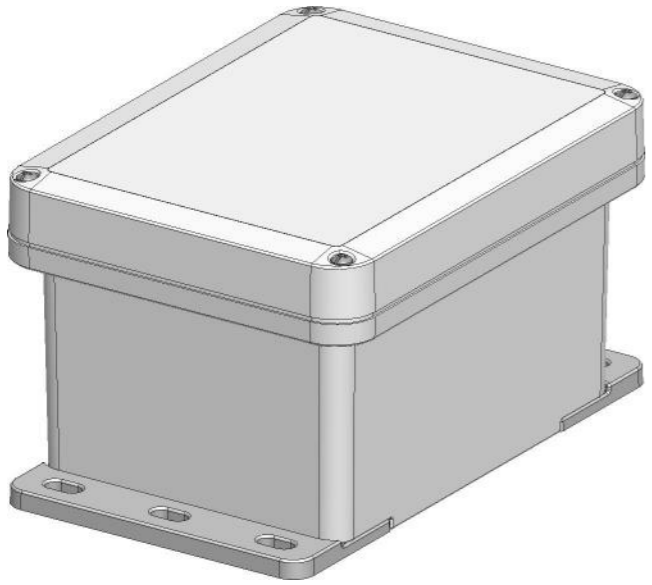

ID	Description	Date	By	Appr.
A		2.1.2018	KA	
B	More dimensions added.	10.09.2018	MTN	

No screw towers in transparent cover.

FRONT VIEW WITH COVER REMOVED AND BACK PANEL DISPLAYED

FRONT VIEW WITH COVER REMOVED

Dimensions in inches [mm]

Material: Polycarbonate		Ensto Mat:		Replaces:
ENSTO Ensto Finland Oy Ensto Smart Buildings		UPCG080604F/UPCT080604F Dimensional drawing		Replaced:
Scale 1:3 A3	Date 19.12.2017 By KA Checked			Drw No: 000385489 B
Sheet No: 1 (1)	Ctrl			Ref: Polybox
				Code: UPCx080604F